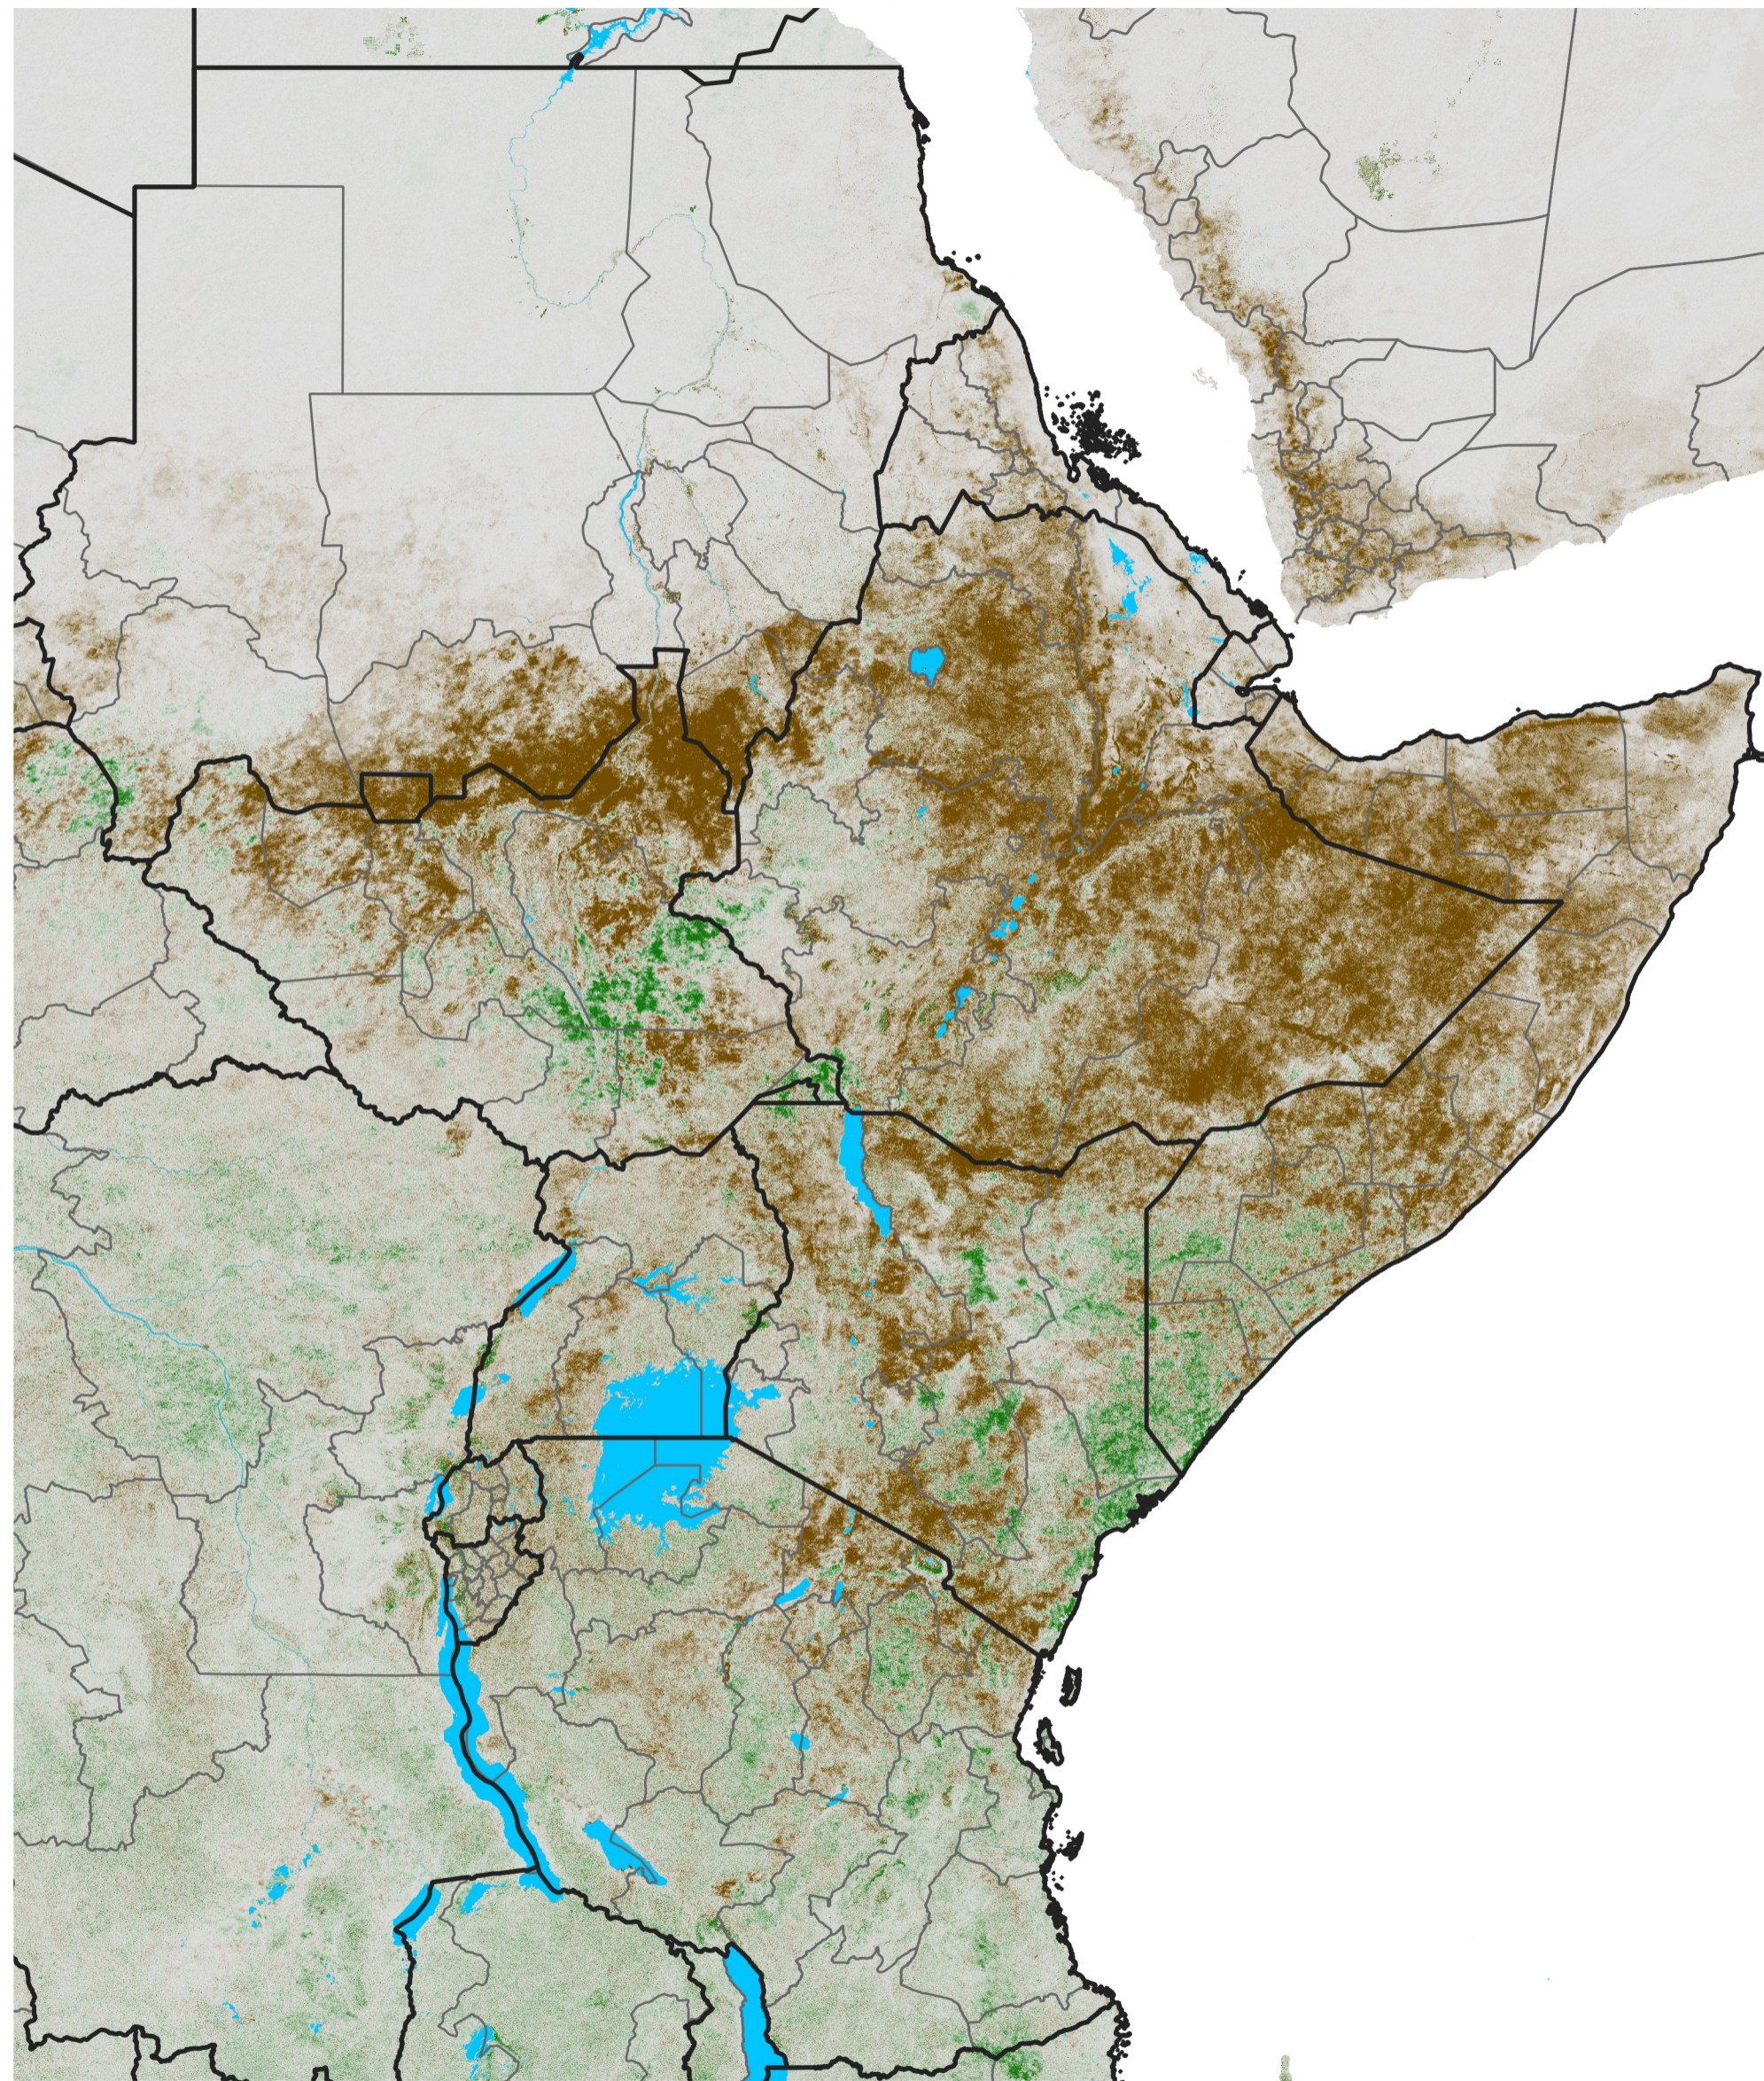

East Africa NDVI Difference

2022 minus 2021

Period 30 / May 21 - 31, 2022

NDVI Difference

< -0.3 -0.2 -0.1 -0.05 0.05 0.1 0.2 >0.3

Negative

No Difference

Positive