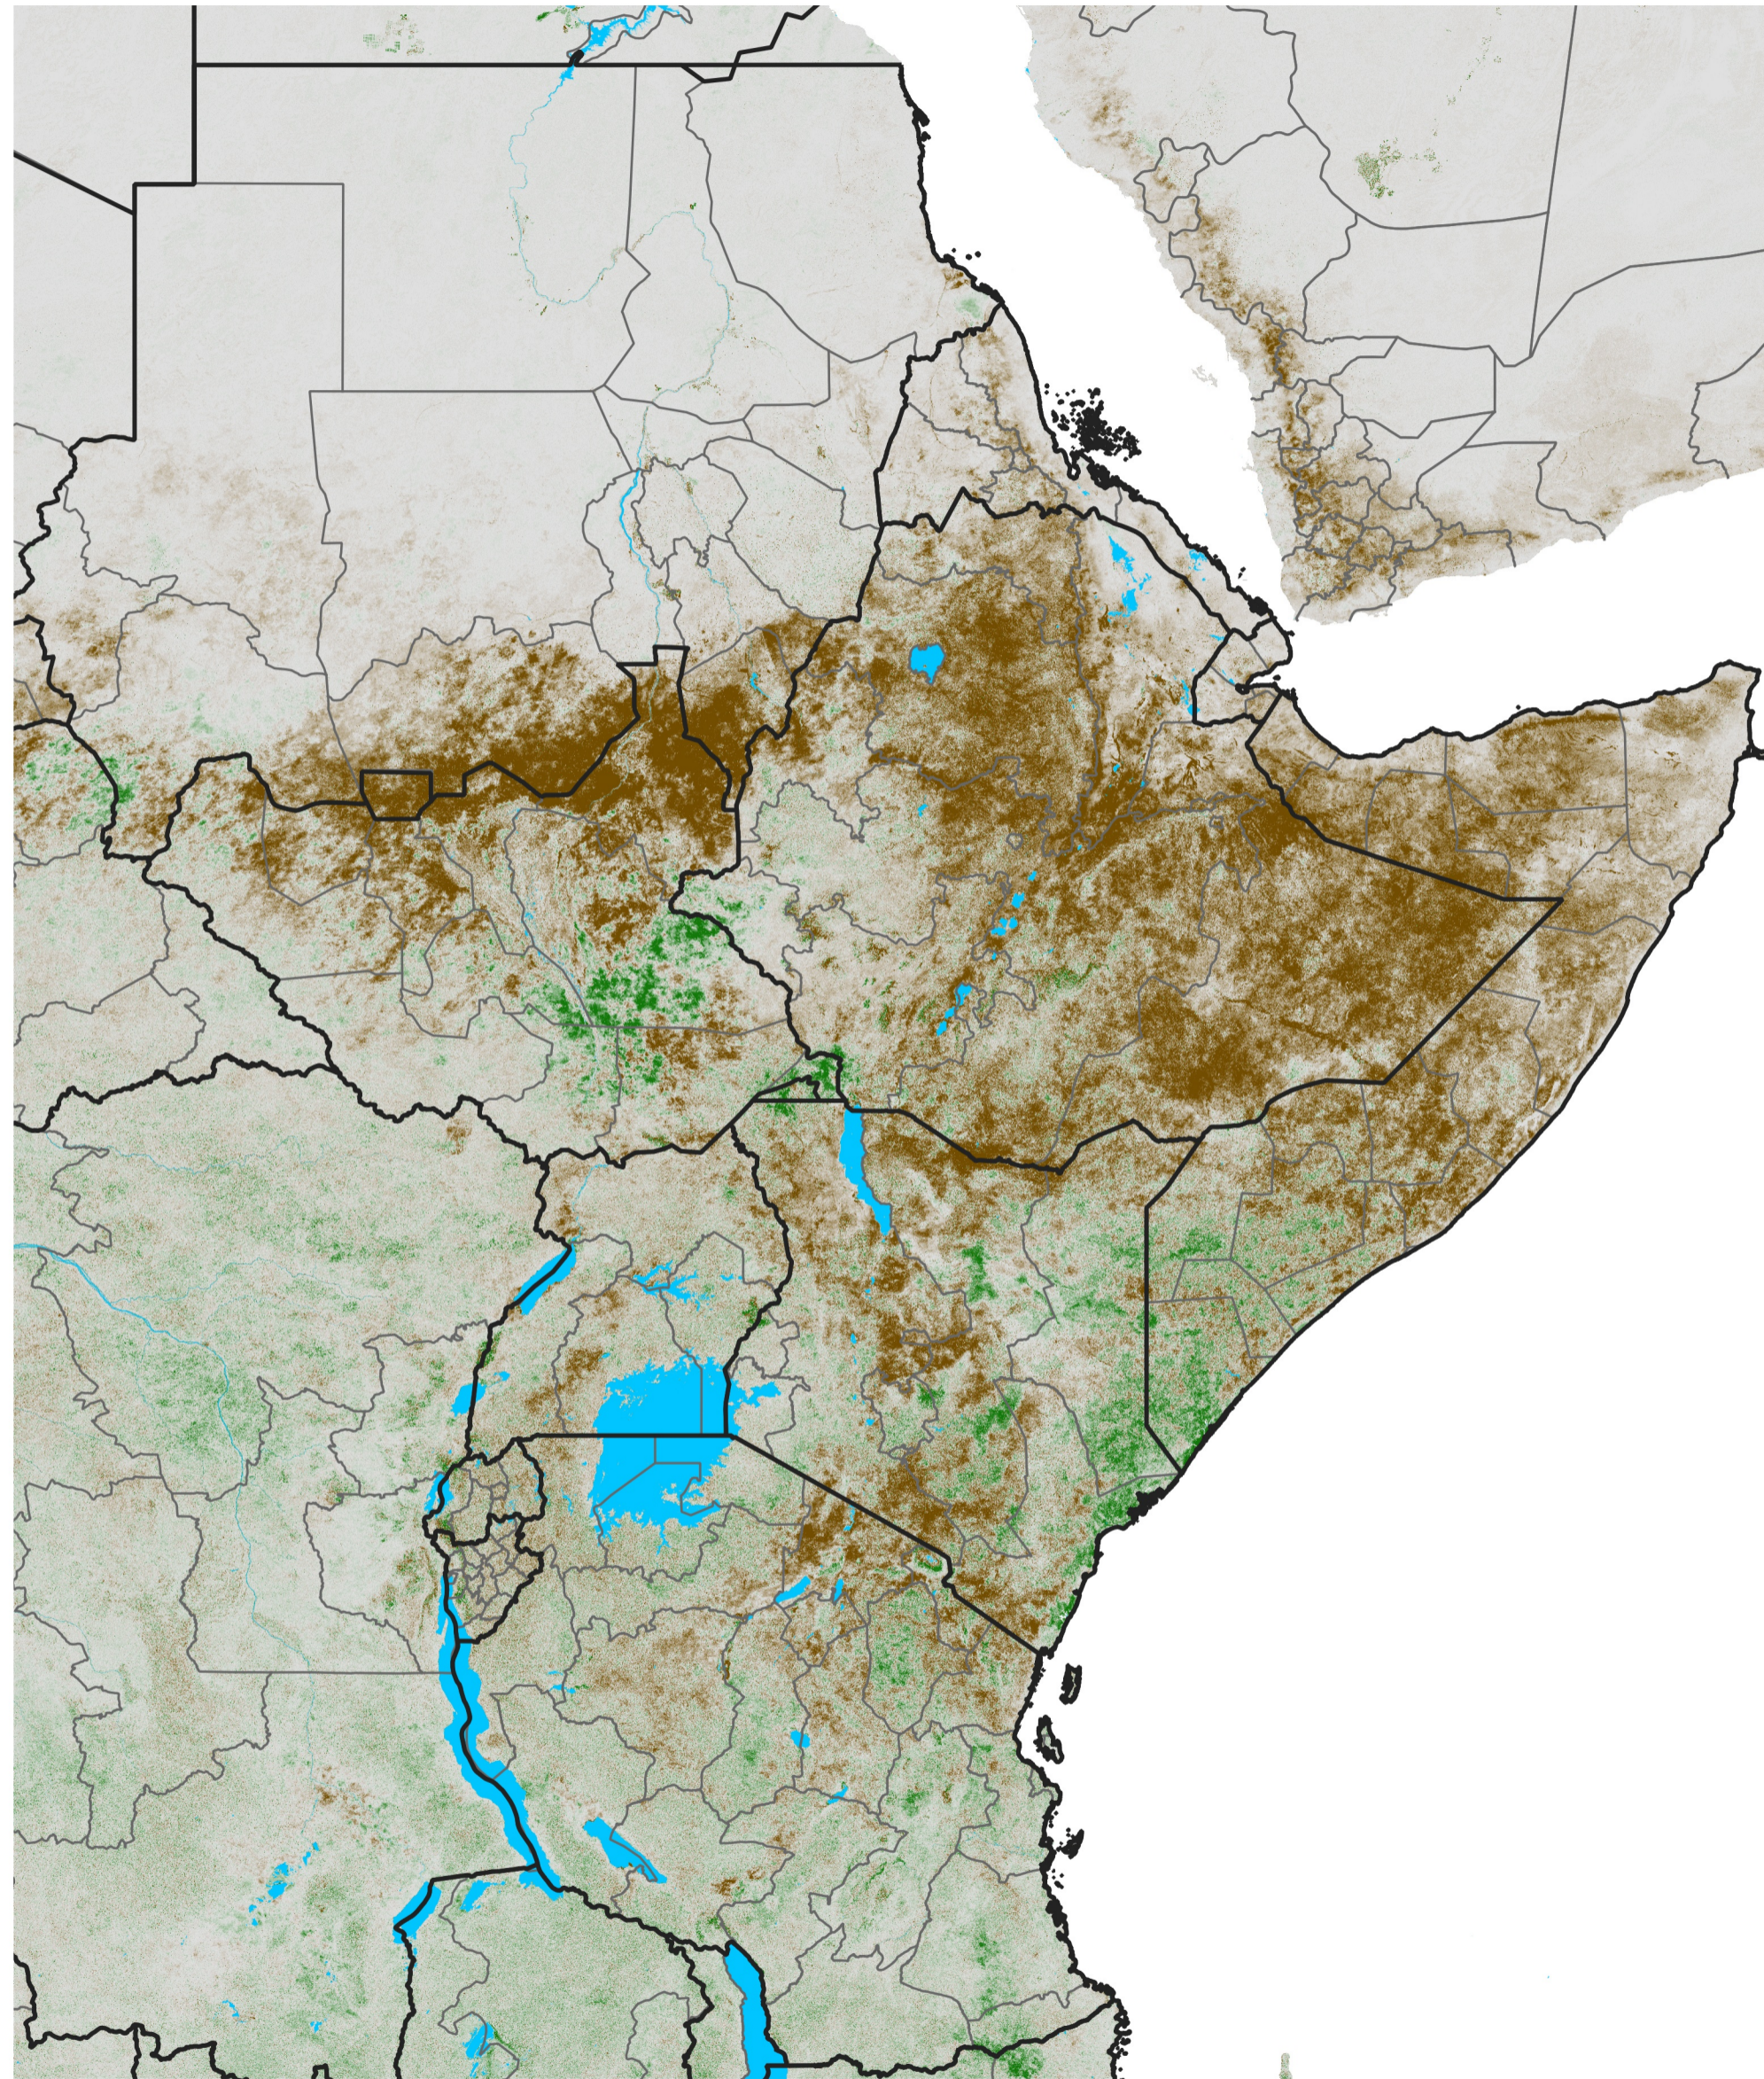

# East Africa NDVI Difference

2022 minus 2021

Period 31 / May 26 - Jun 05, 2022

### NDVI Difference

< -0.3   -0.2   -0.1   -0.05   0.05   0.1   0.2   >0.3

Negative

No Difference

Positive