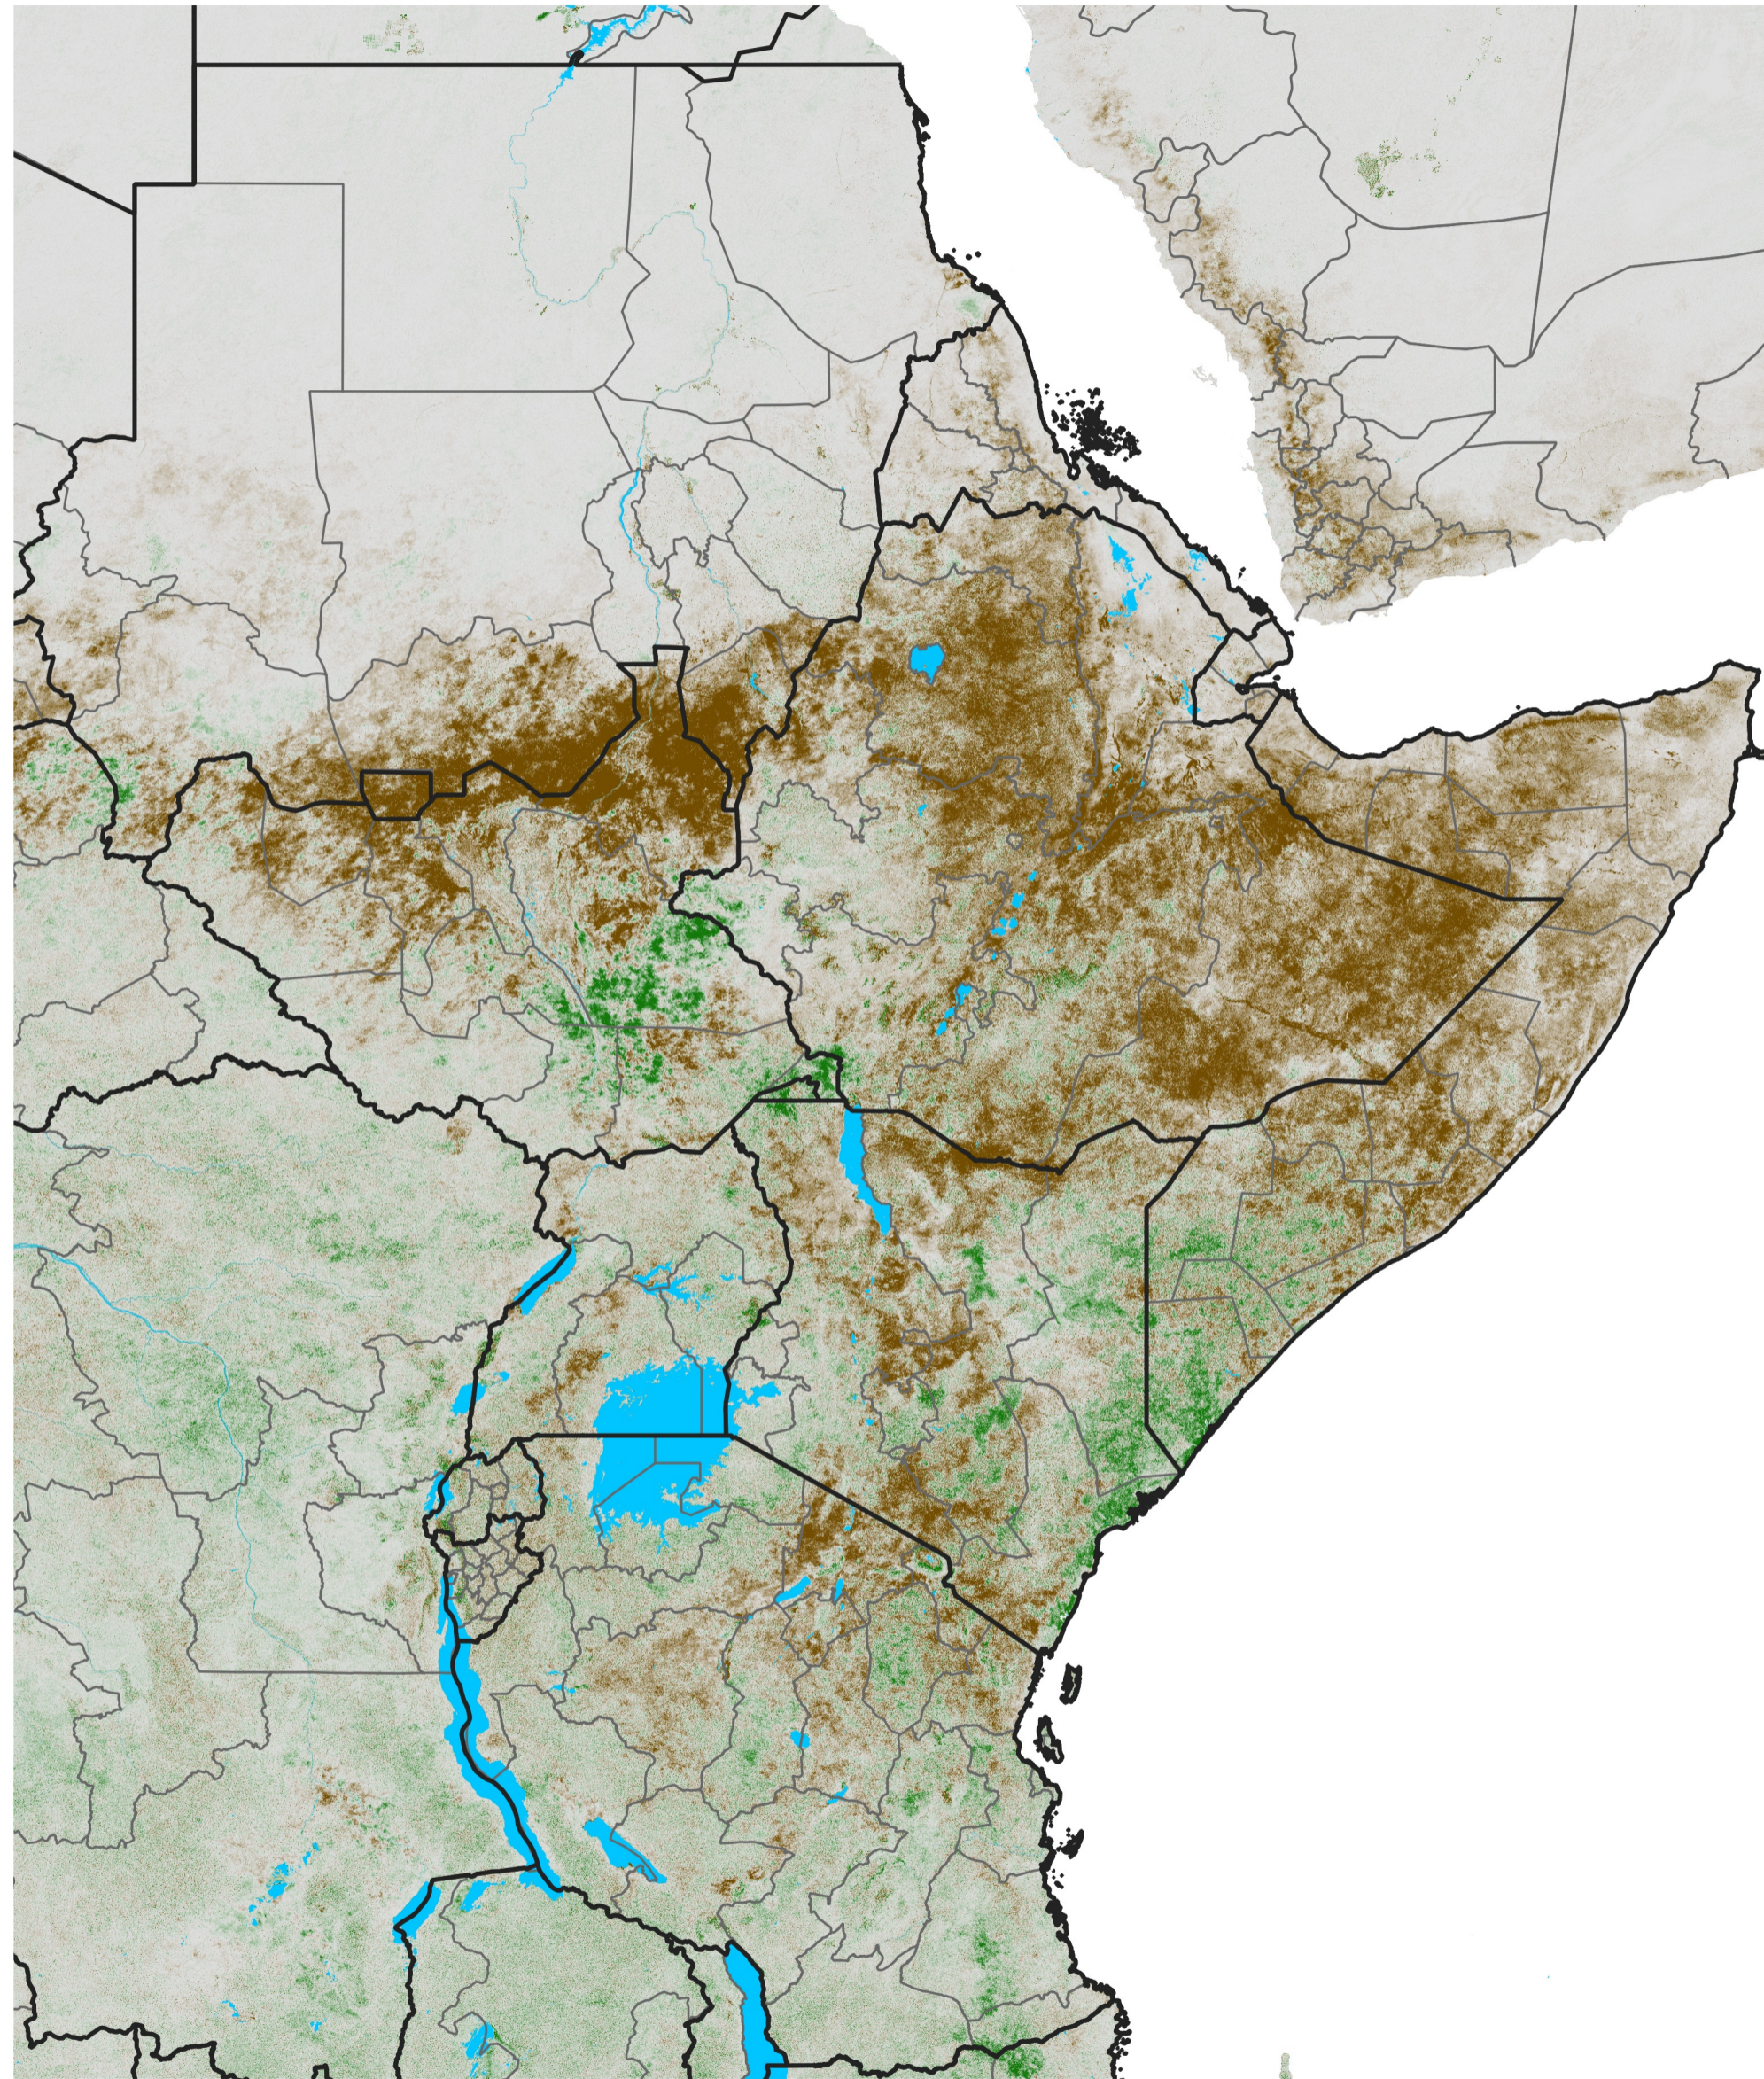

East Africa NDVI Difference

2022 minus 2021

Period 32 / Jun 01 - 10, 2022

NDVI Difference

< -0.3 -0.2 -0.1 -0.05 0.05 0.1 0.2 >0.3

Negative

No Difference

Positive