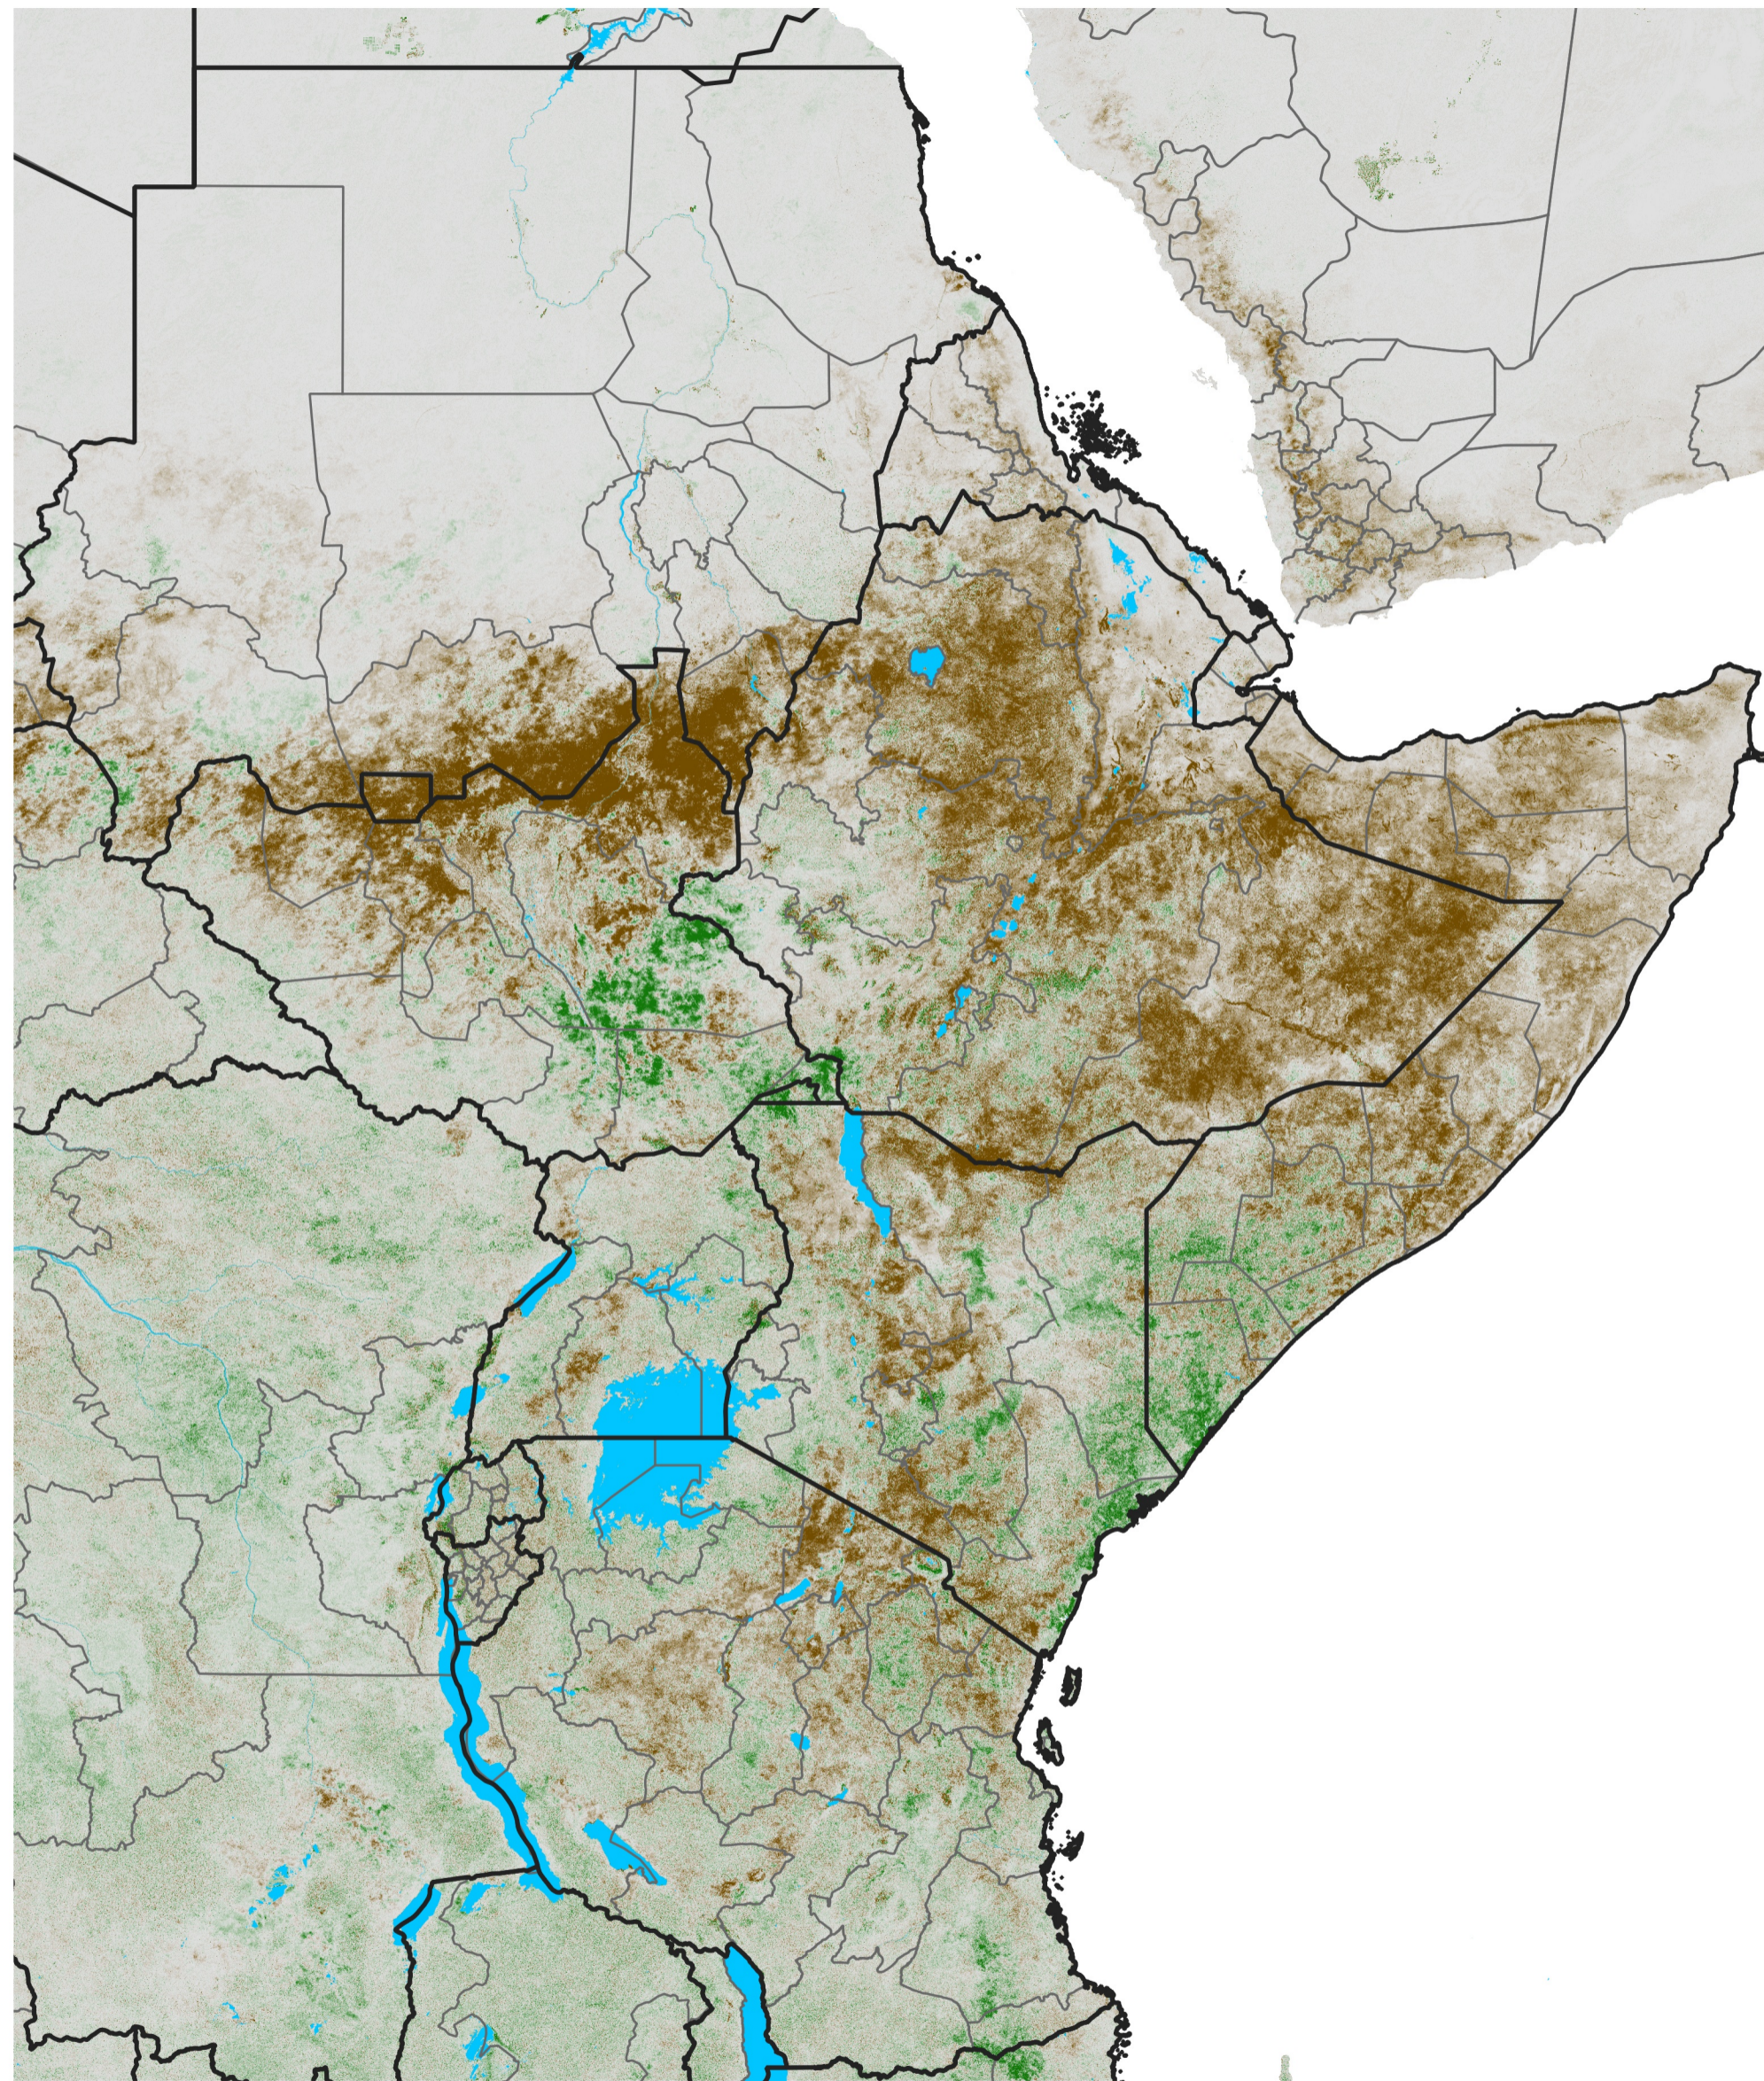

East Africa NDVI Difference

2022 minus 2021

Period 33 / Jun 06 - 15, 2022

NDVI Difference

< -0.3 -0.2 -0.1 -0.05 0.05 0.1 0.2 >0.3

Negative

No Difference

Positive