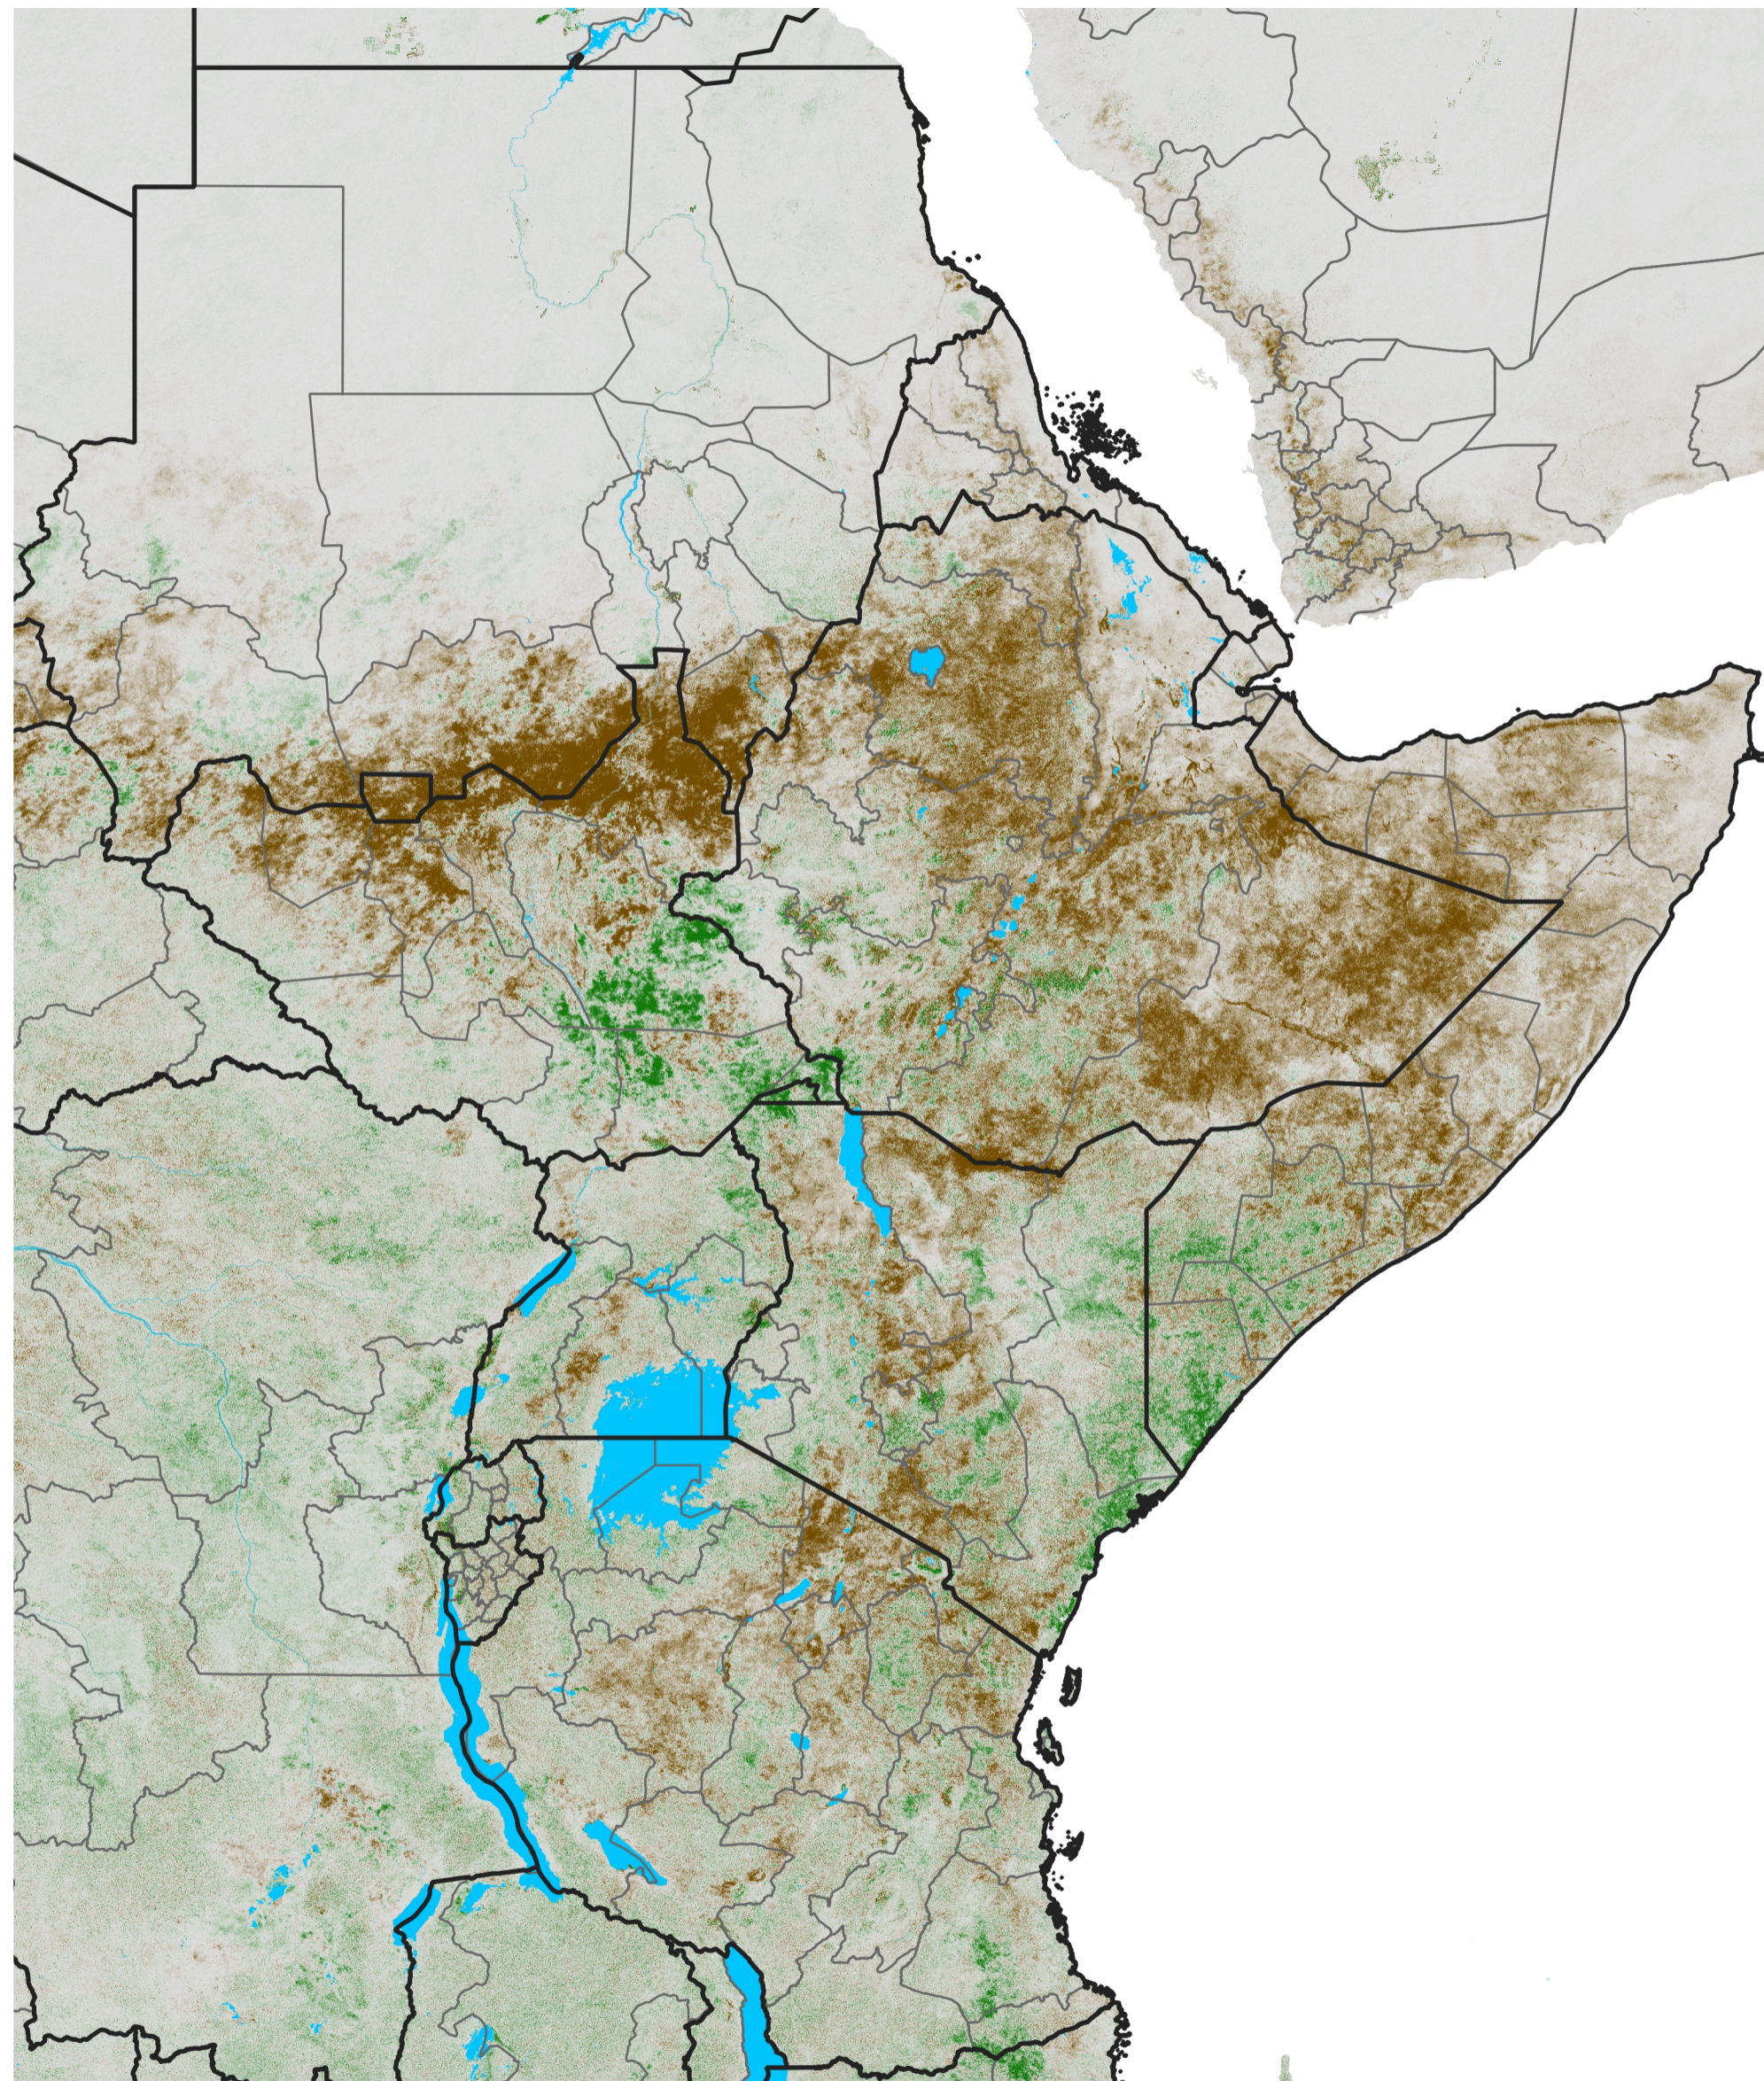

East Africa NDVI Difference

2022 minus 2021

Period 34 / Jun 11 - 20, 2022

NDVI Difference

< -0.3 -0.2 -0.1 -0.05 0.05 0.1 0.2 >0.3

Negative

No Difference

Positive