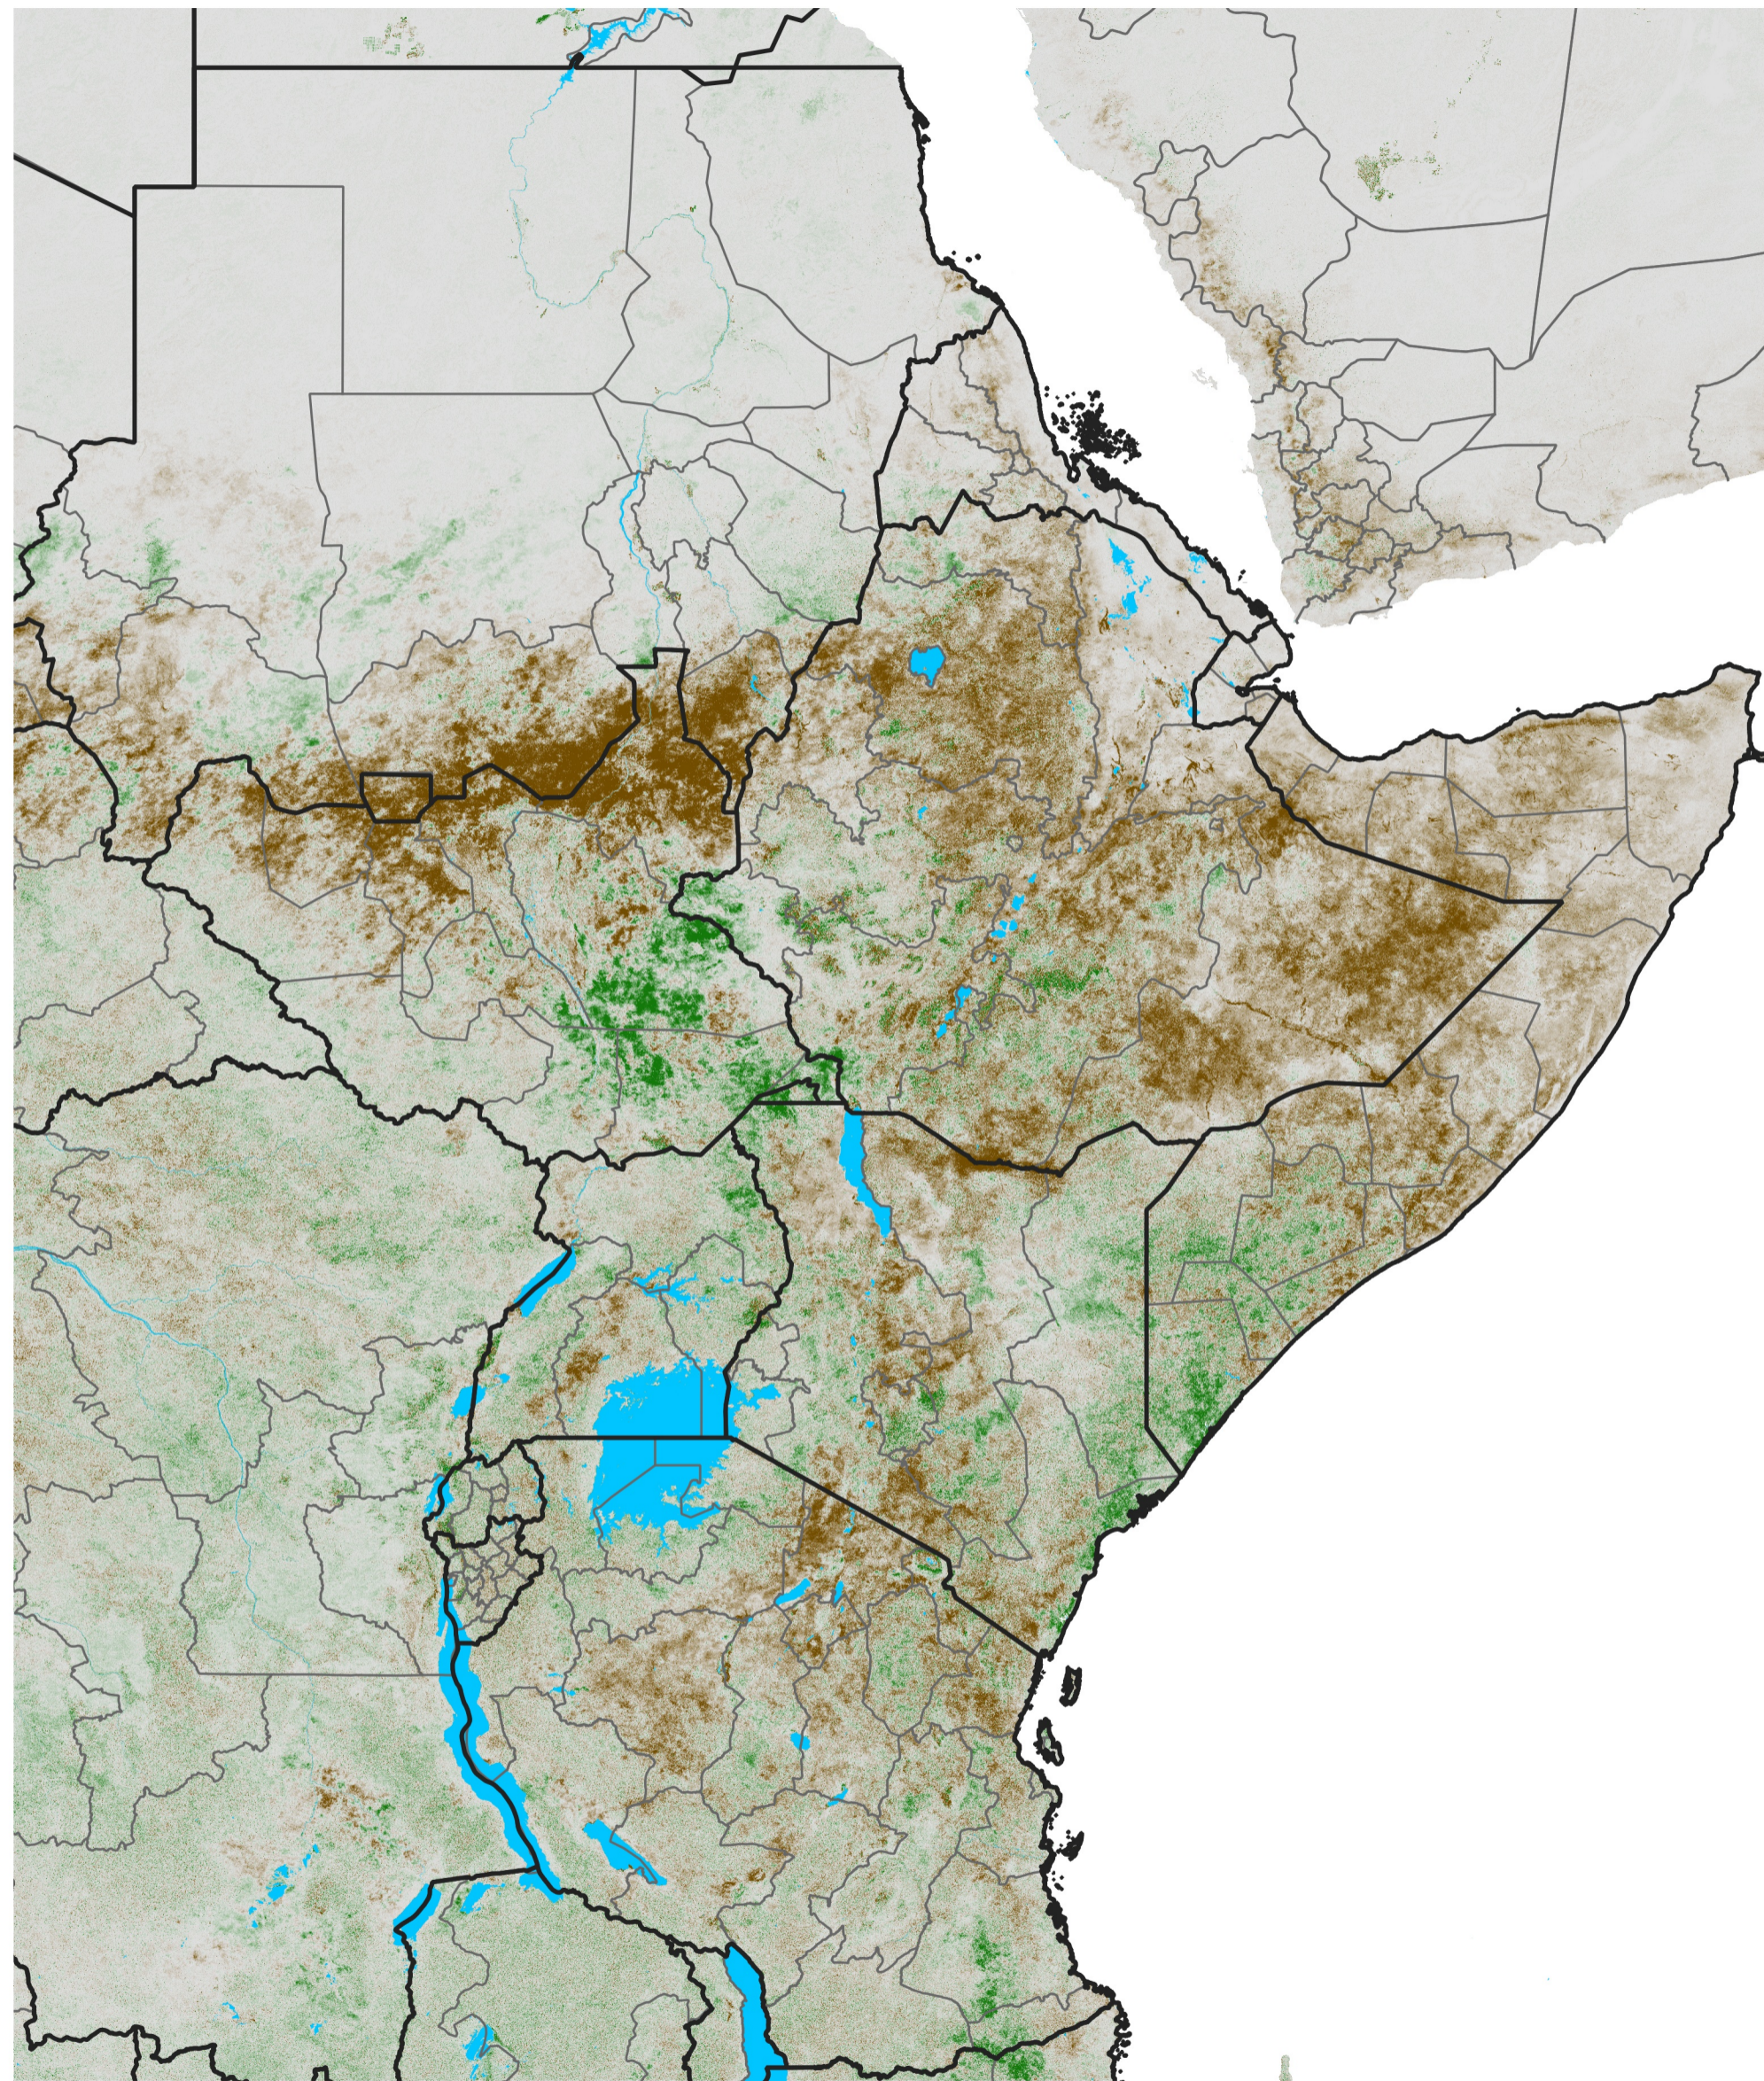

# East Africa NDVI Difference

2022 minus 2021

Period 35 / Jun 16 - 25, 2022

## NDVI Difference

< -0.3   -0.2   -0.1   -0.05   0.05   0.1   0.2   >0.3

Negative

No Difference

Positive