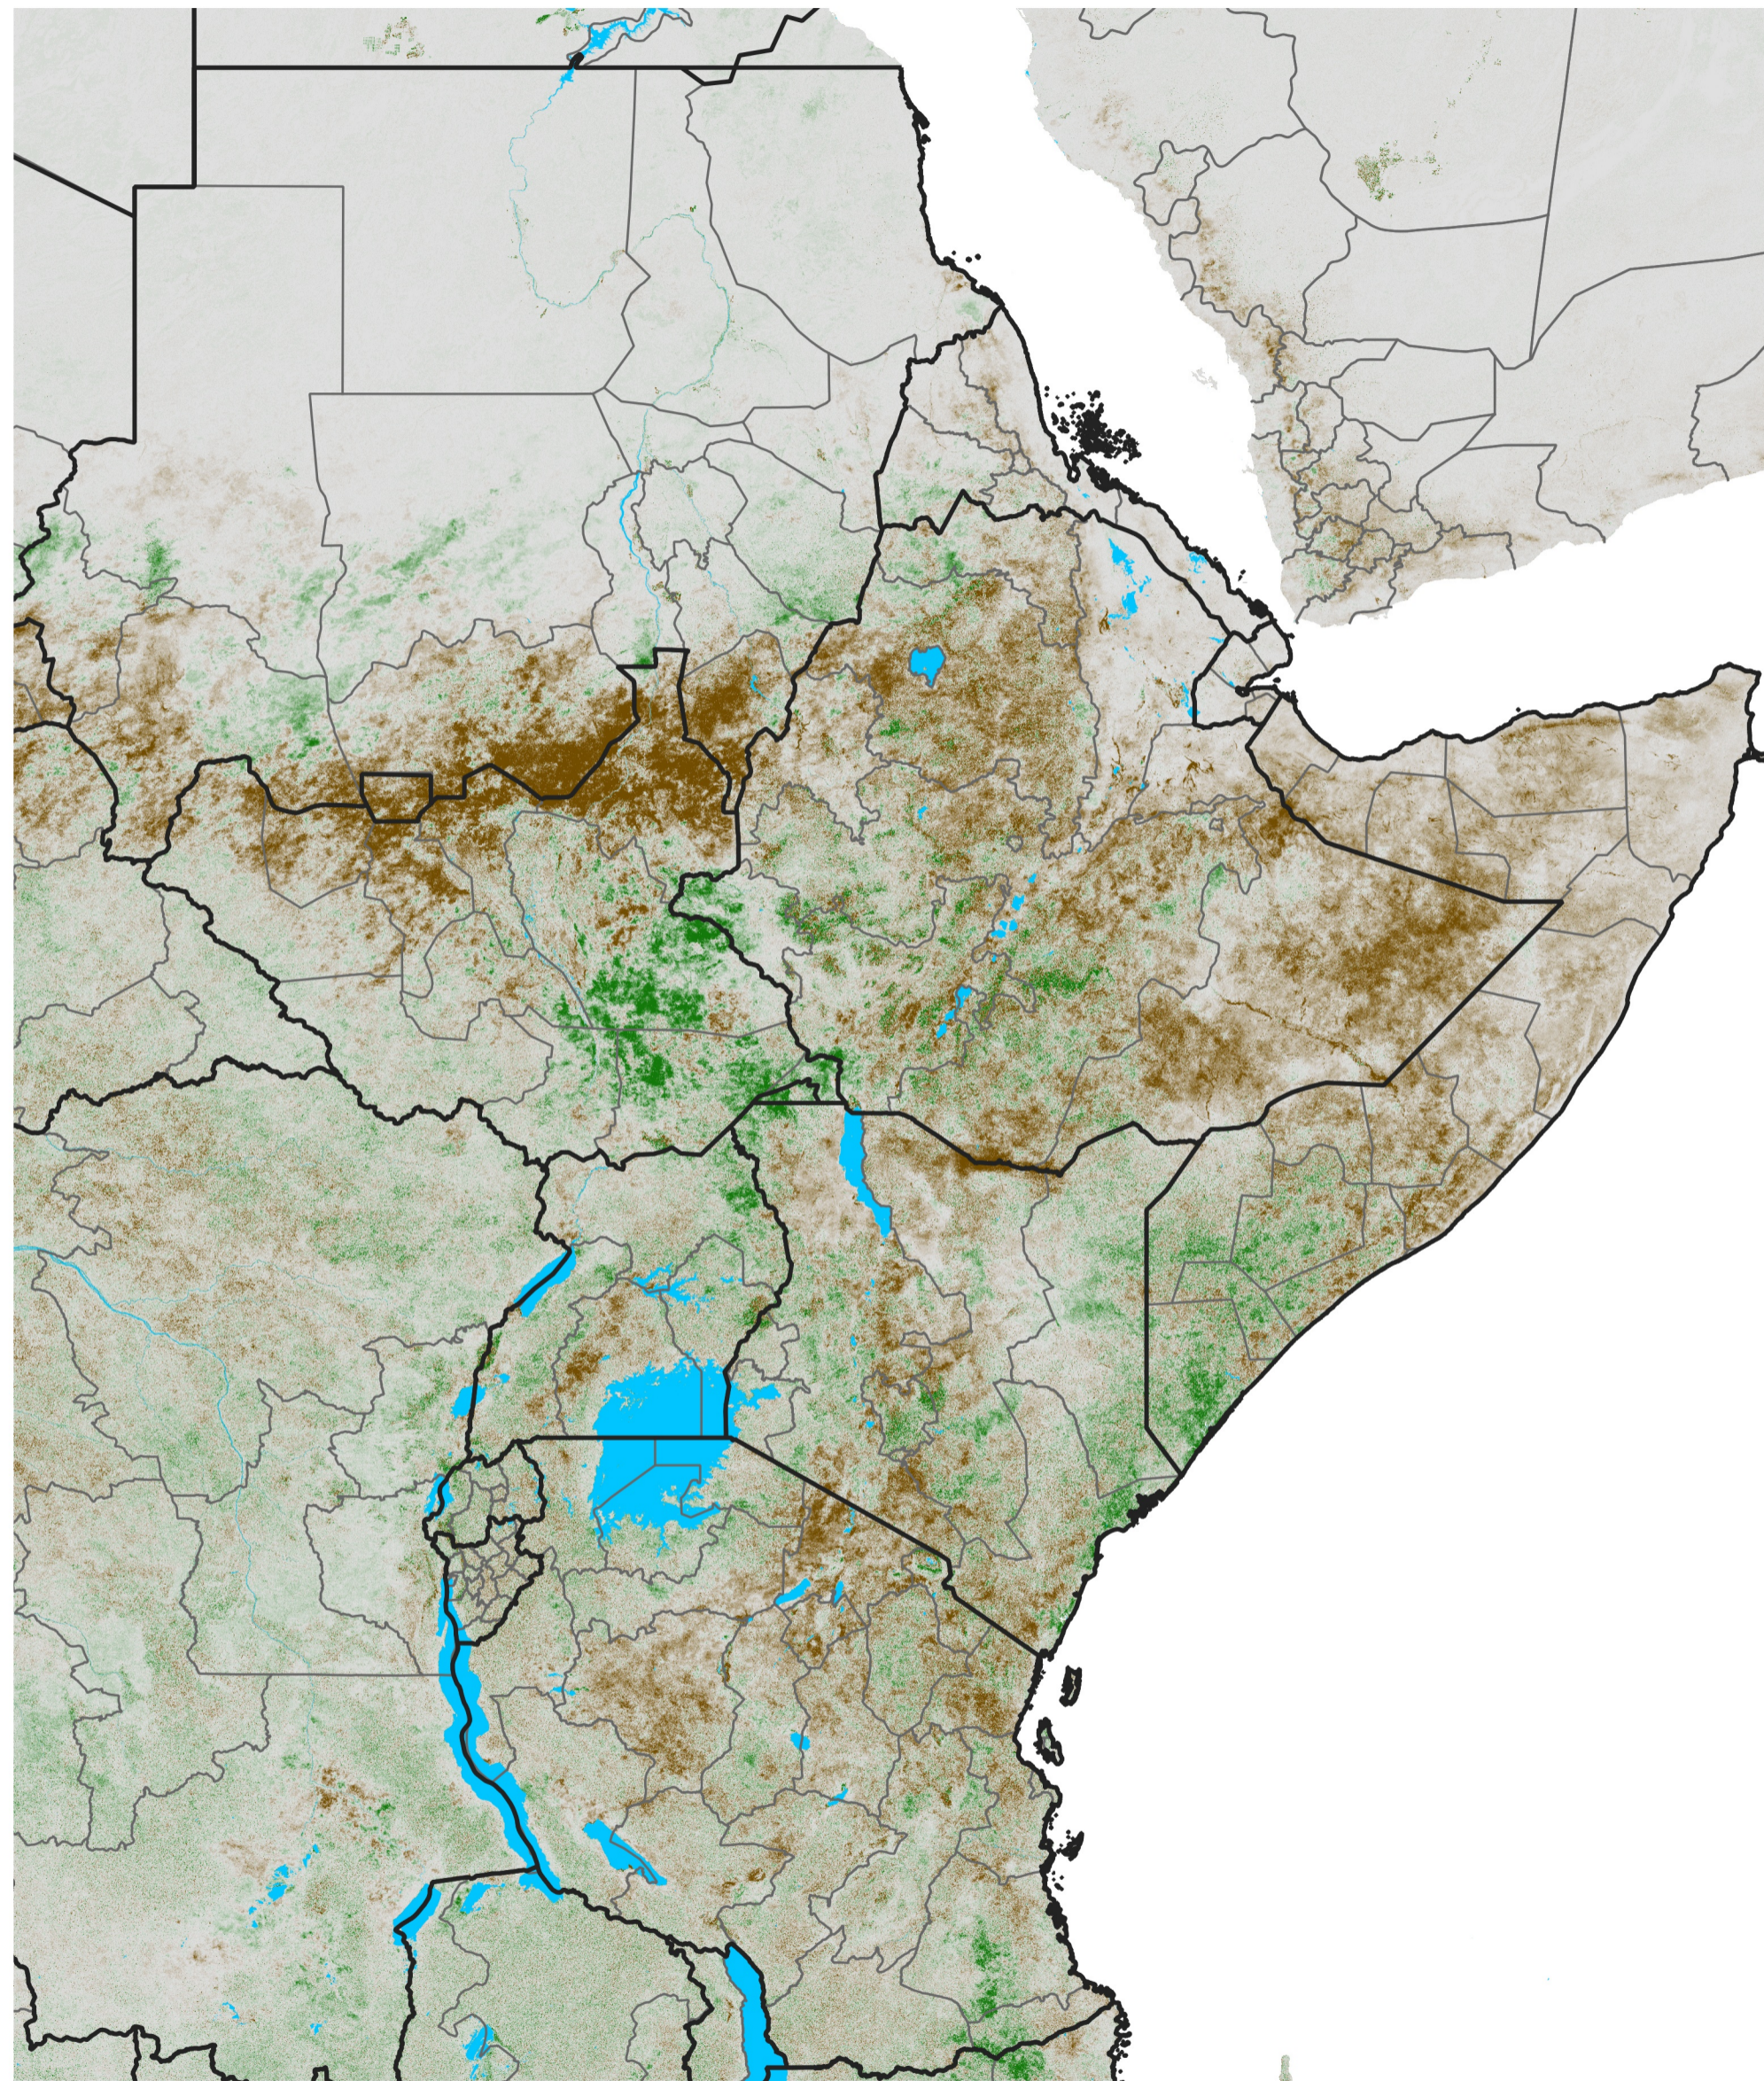

East Africa NDVI Difference

2022 minus 2021

Period 36 / Jun 21 - 30, 2022

NDVI Difference

< -0.3 -0.2 -0.1 -0.05 0.05 0.1 0.2 >0.3

Negative

No Difference

Positive