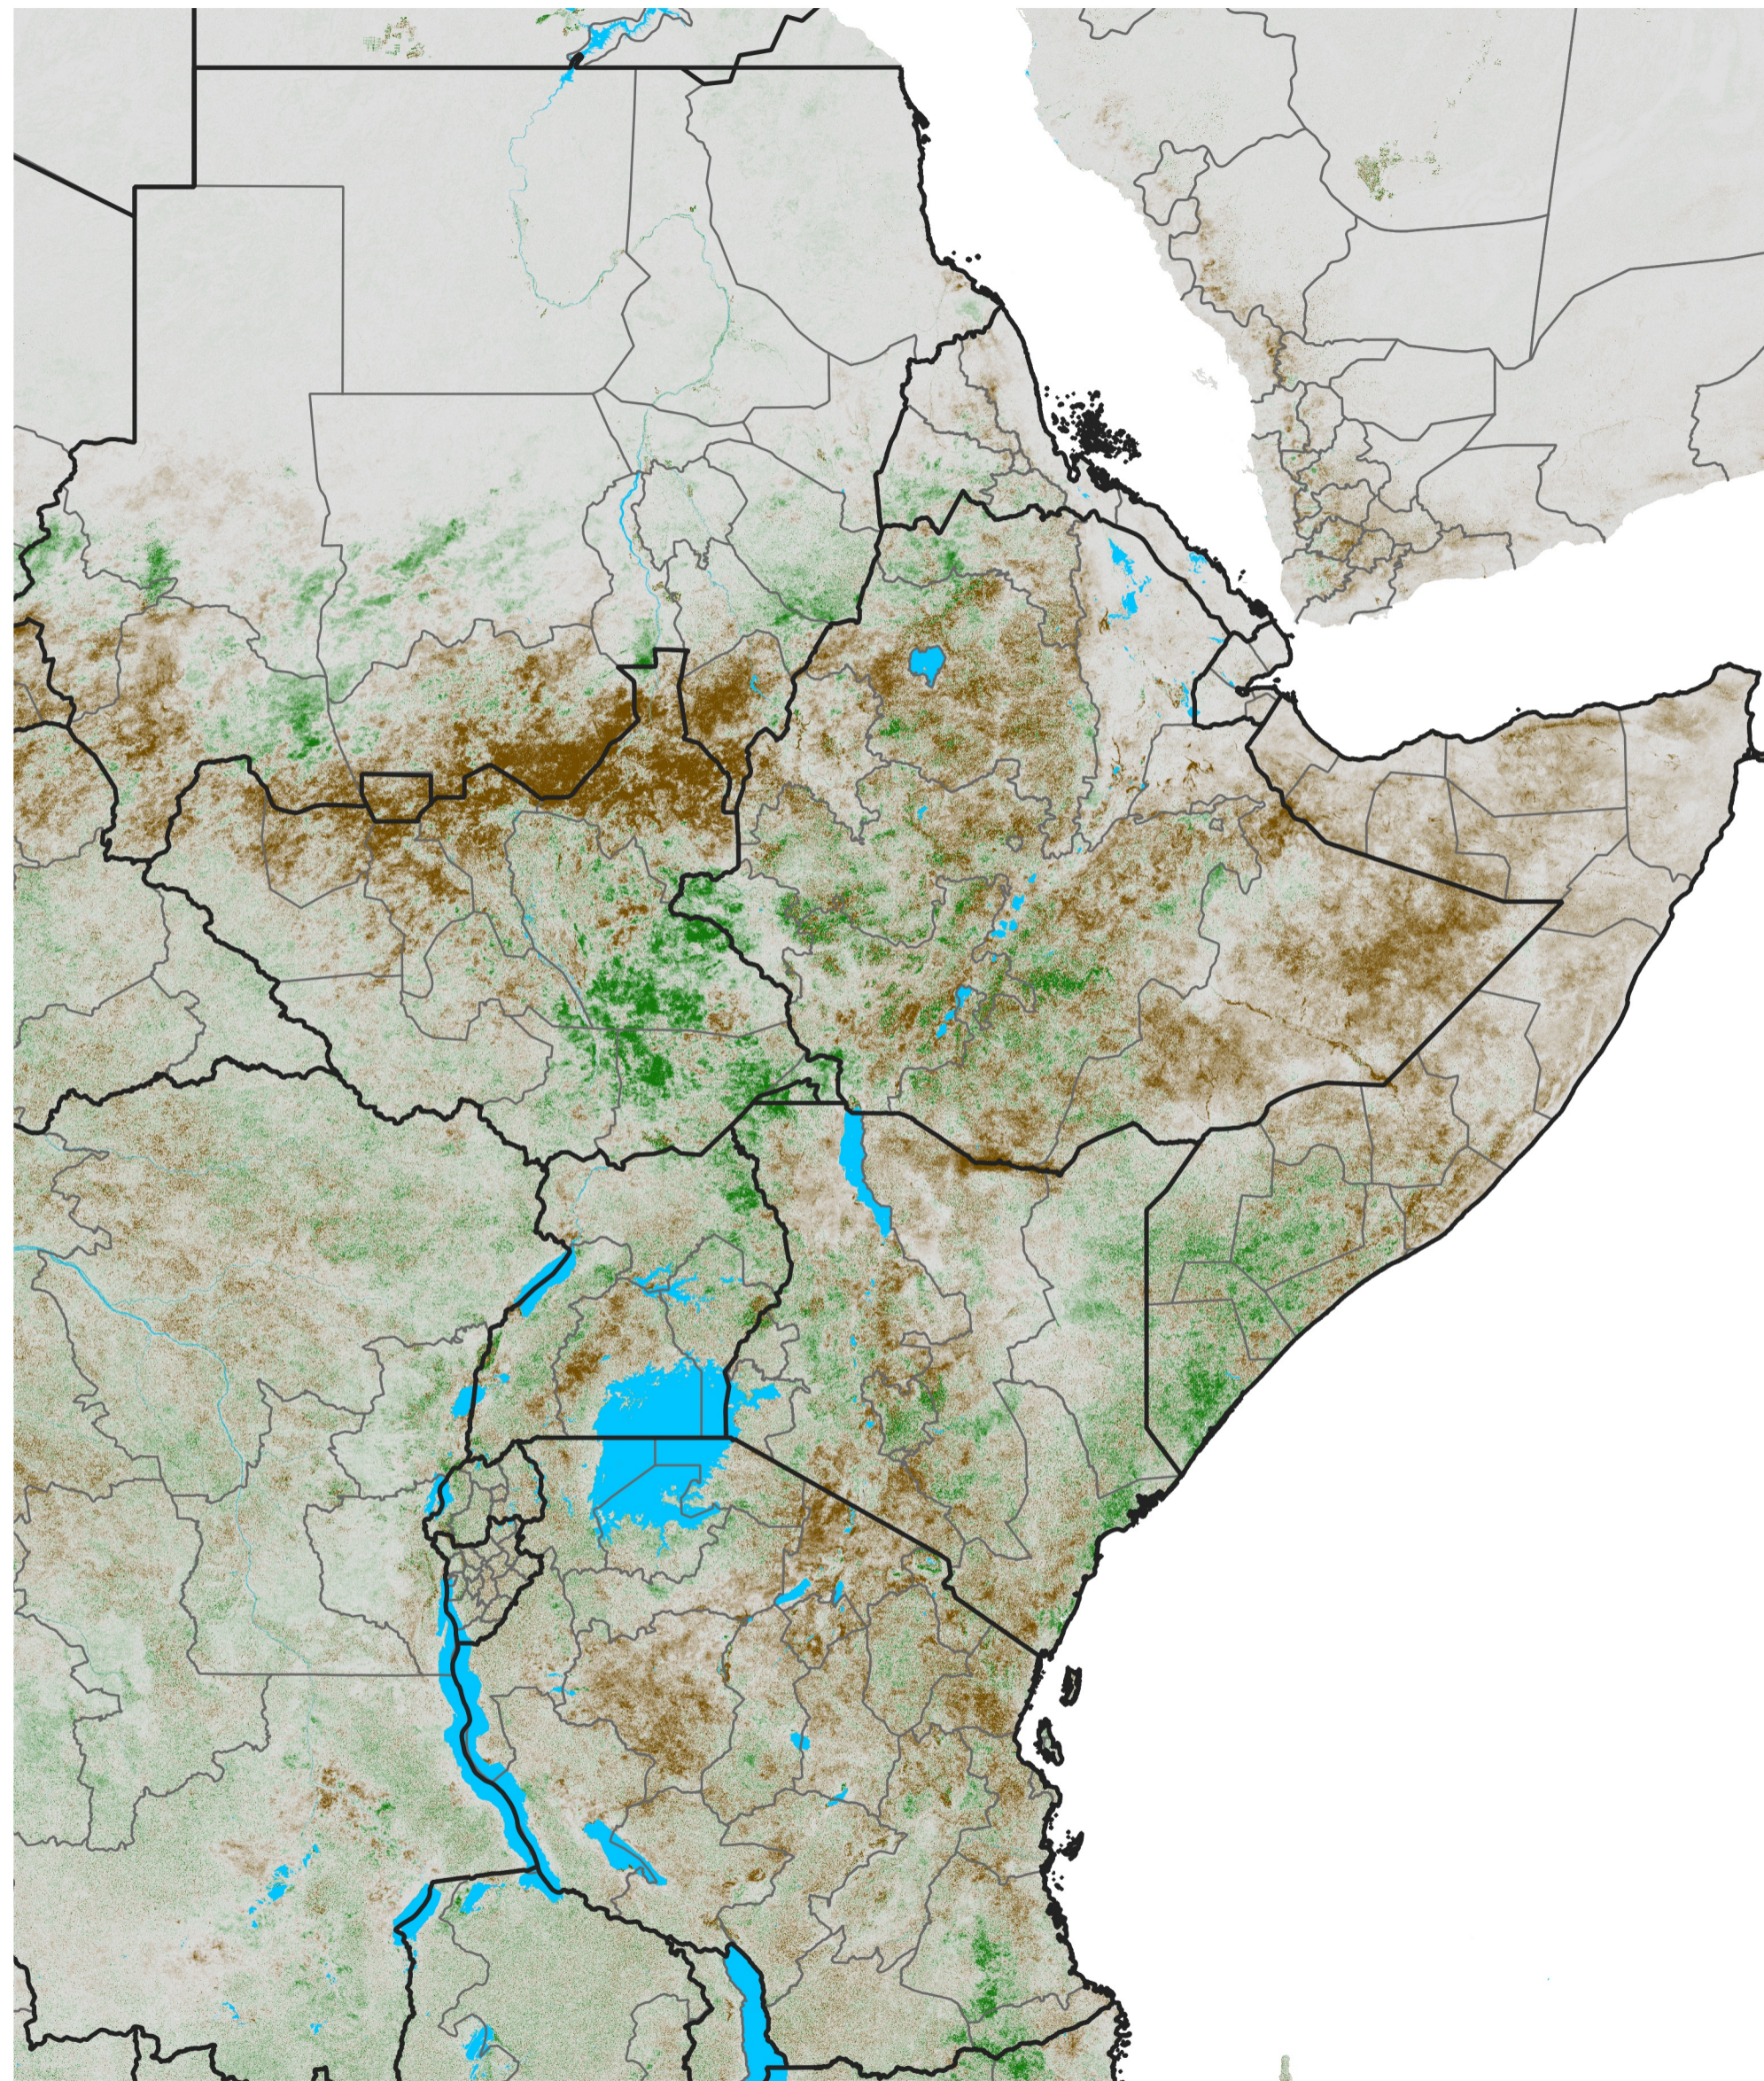

East Africa NDVI Difference

2022 minus 2021

Period 37 / Jun 26 - Jul 05, 2022

NDVI Difference

< -0.3 -0.2 -0.1 -0.05 0.05 0.1 0.2 >0.3

Negative

No Difference

Positive