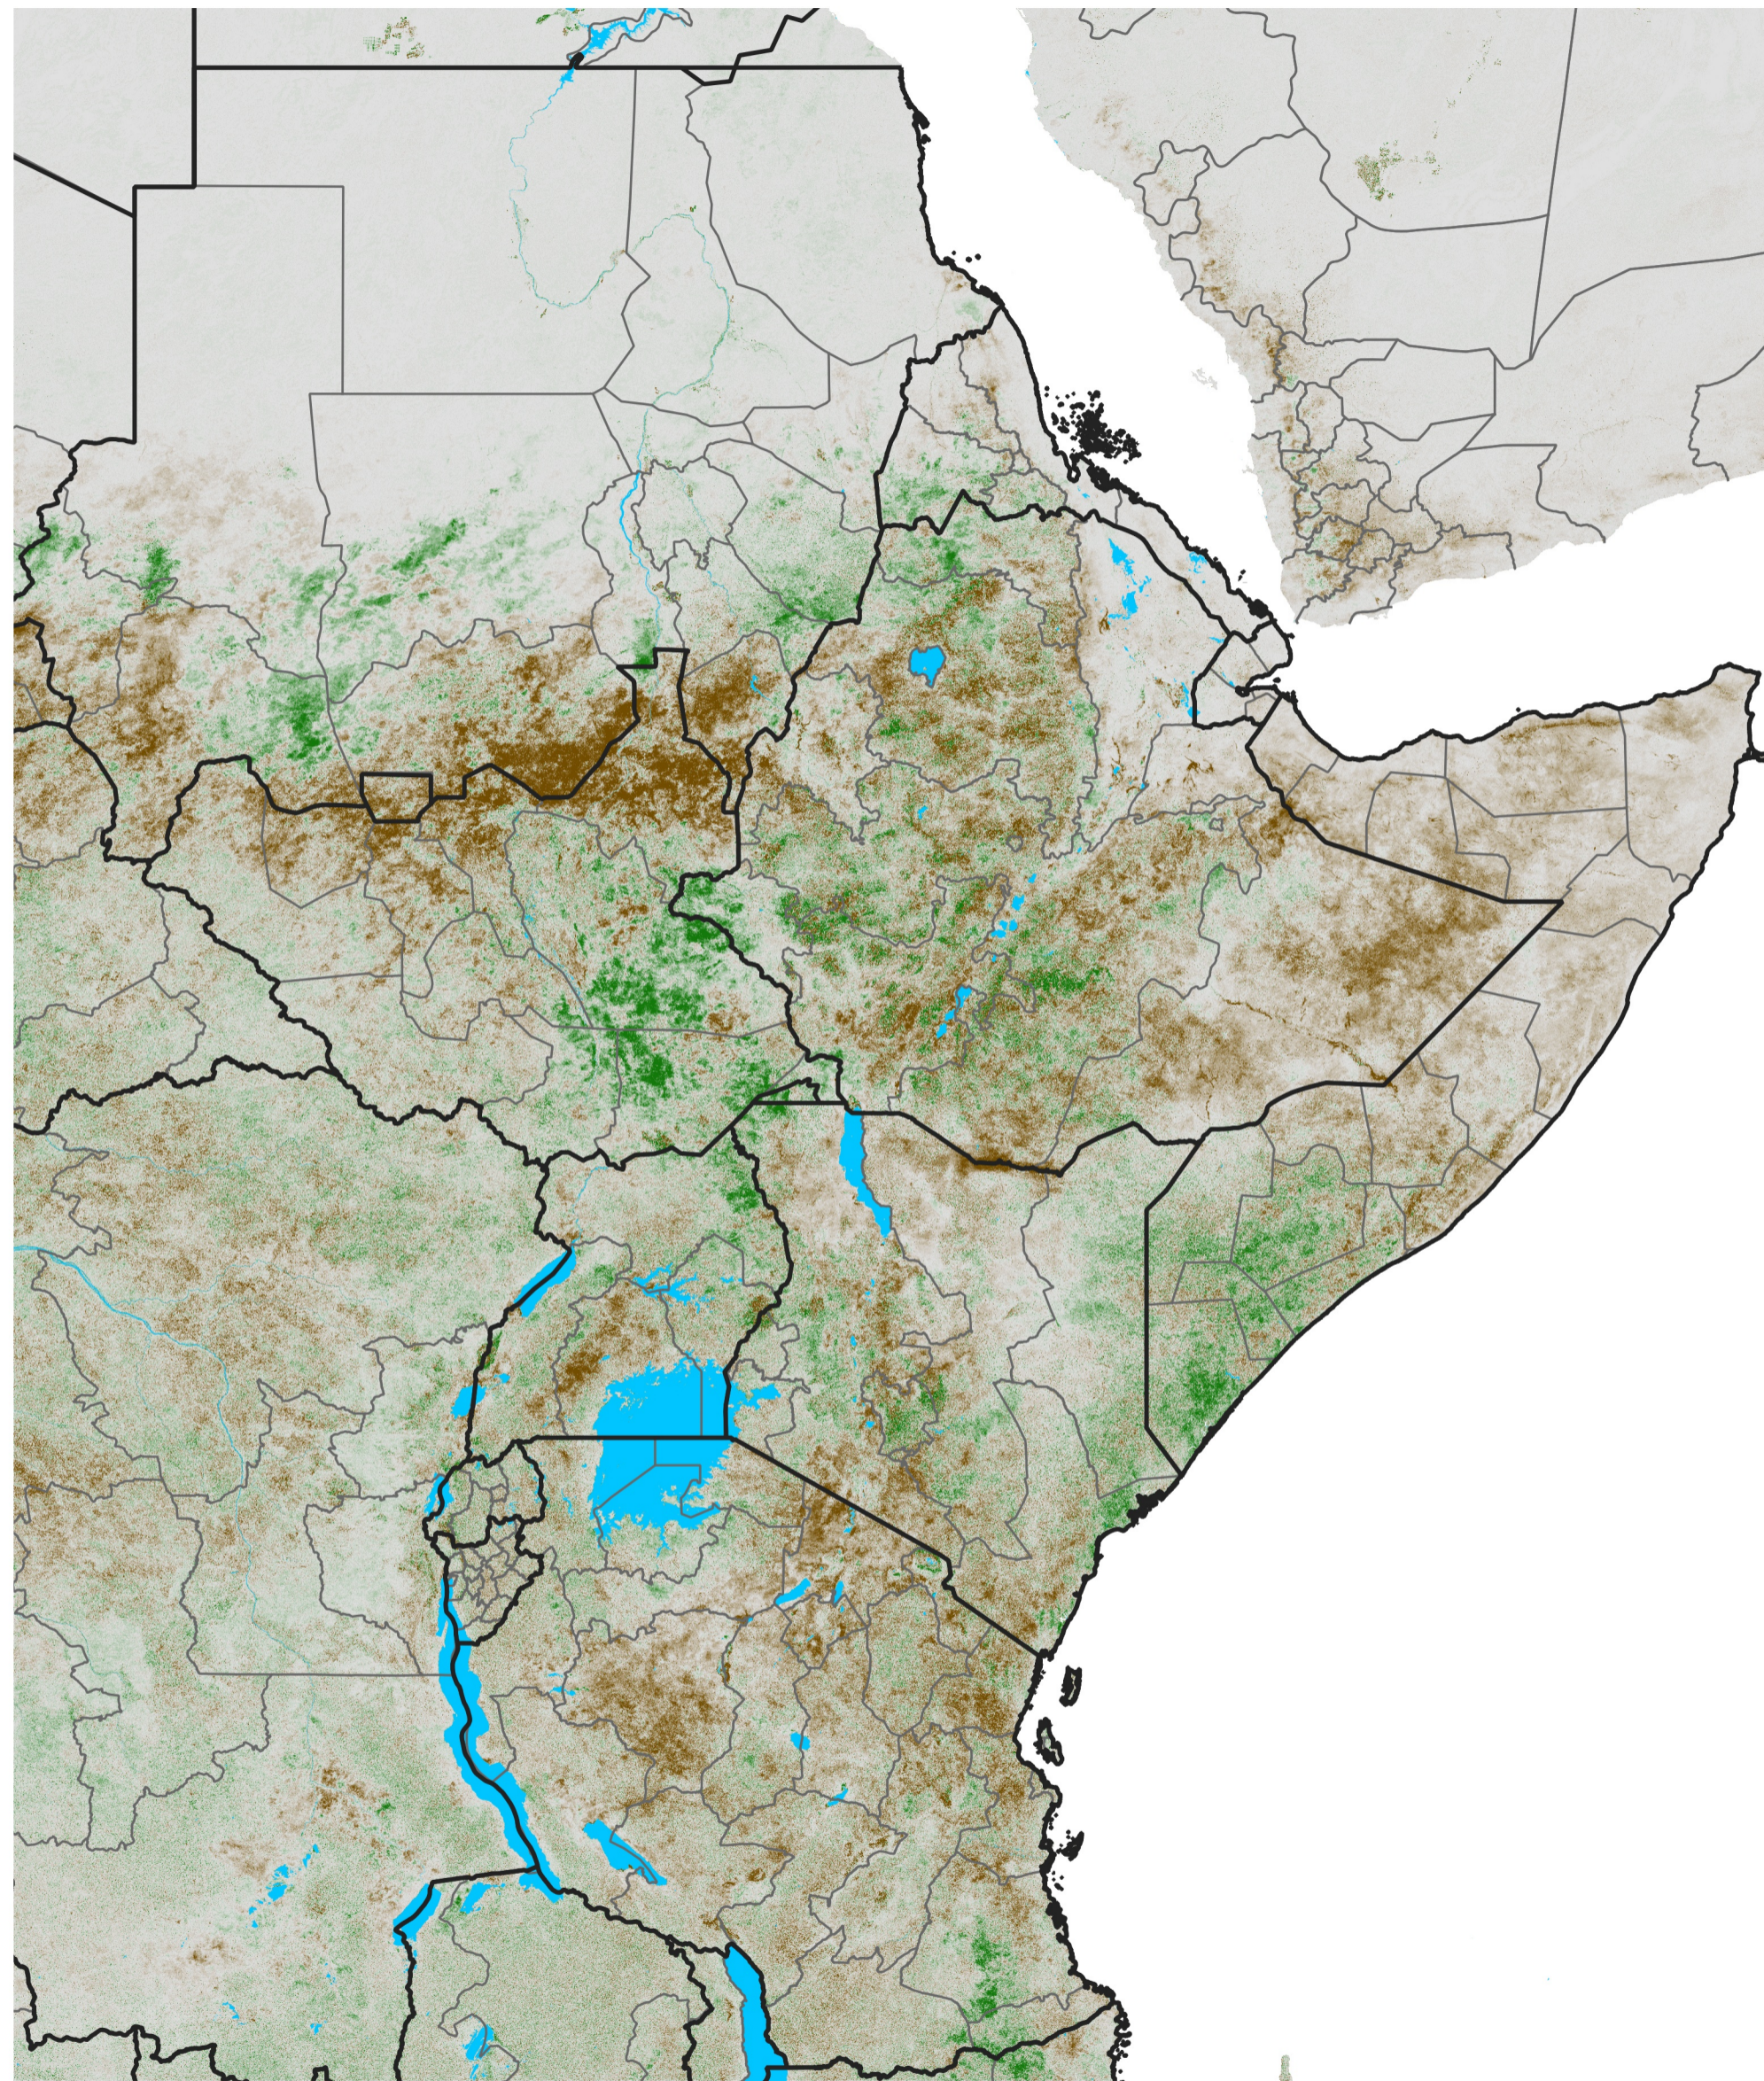

# East Africa NDVI Difference

2022 minus 2021

Period 38 / Jul 01 - 10, 2022

## NDVI Difference

< -0.3   -0.2   -0.1   -0.05   0.05   0.1   0.2   >0.3

Negative

No Difference

Positive