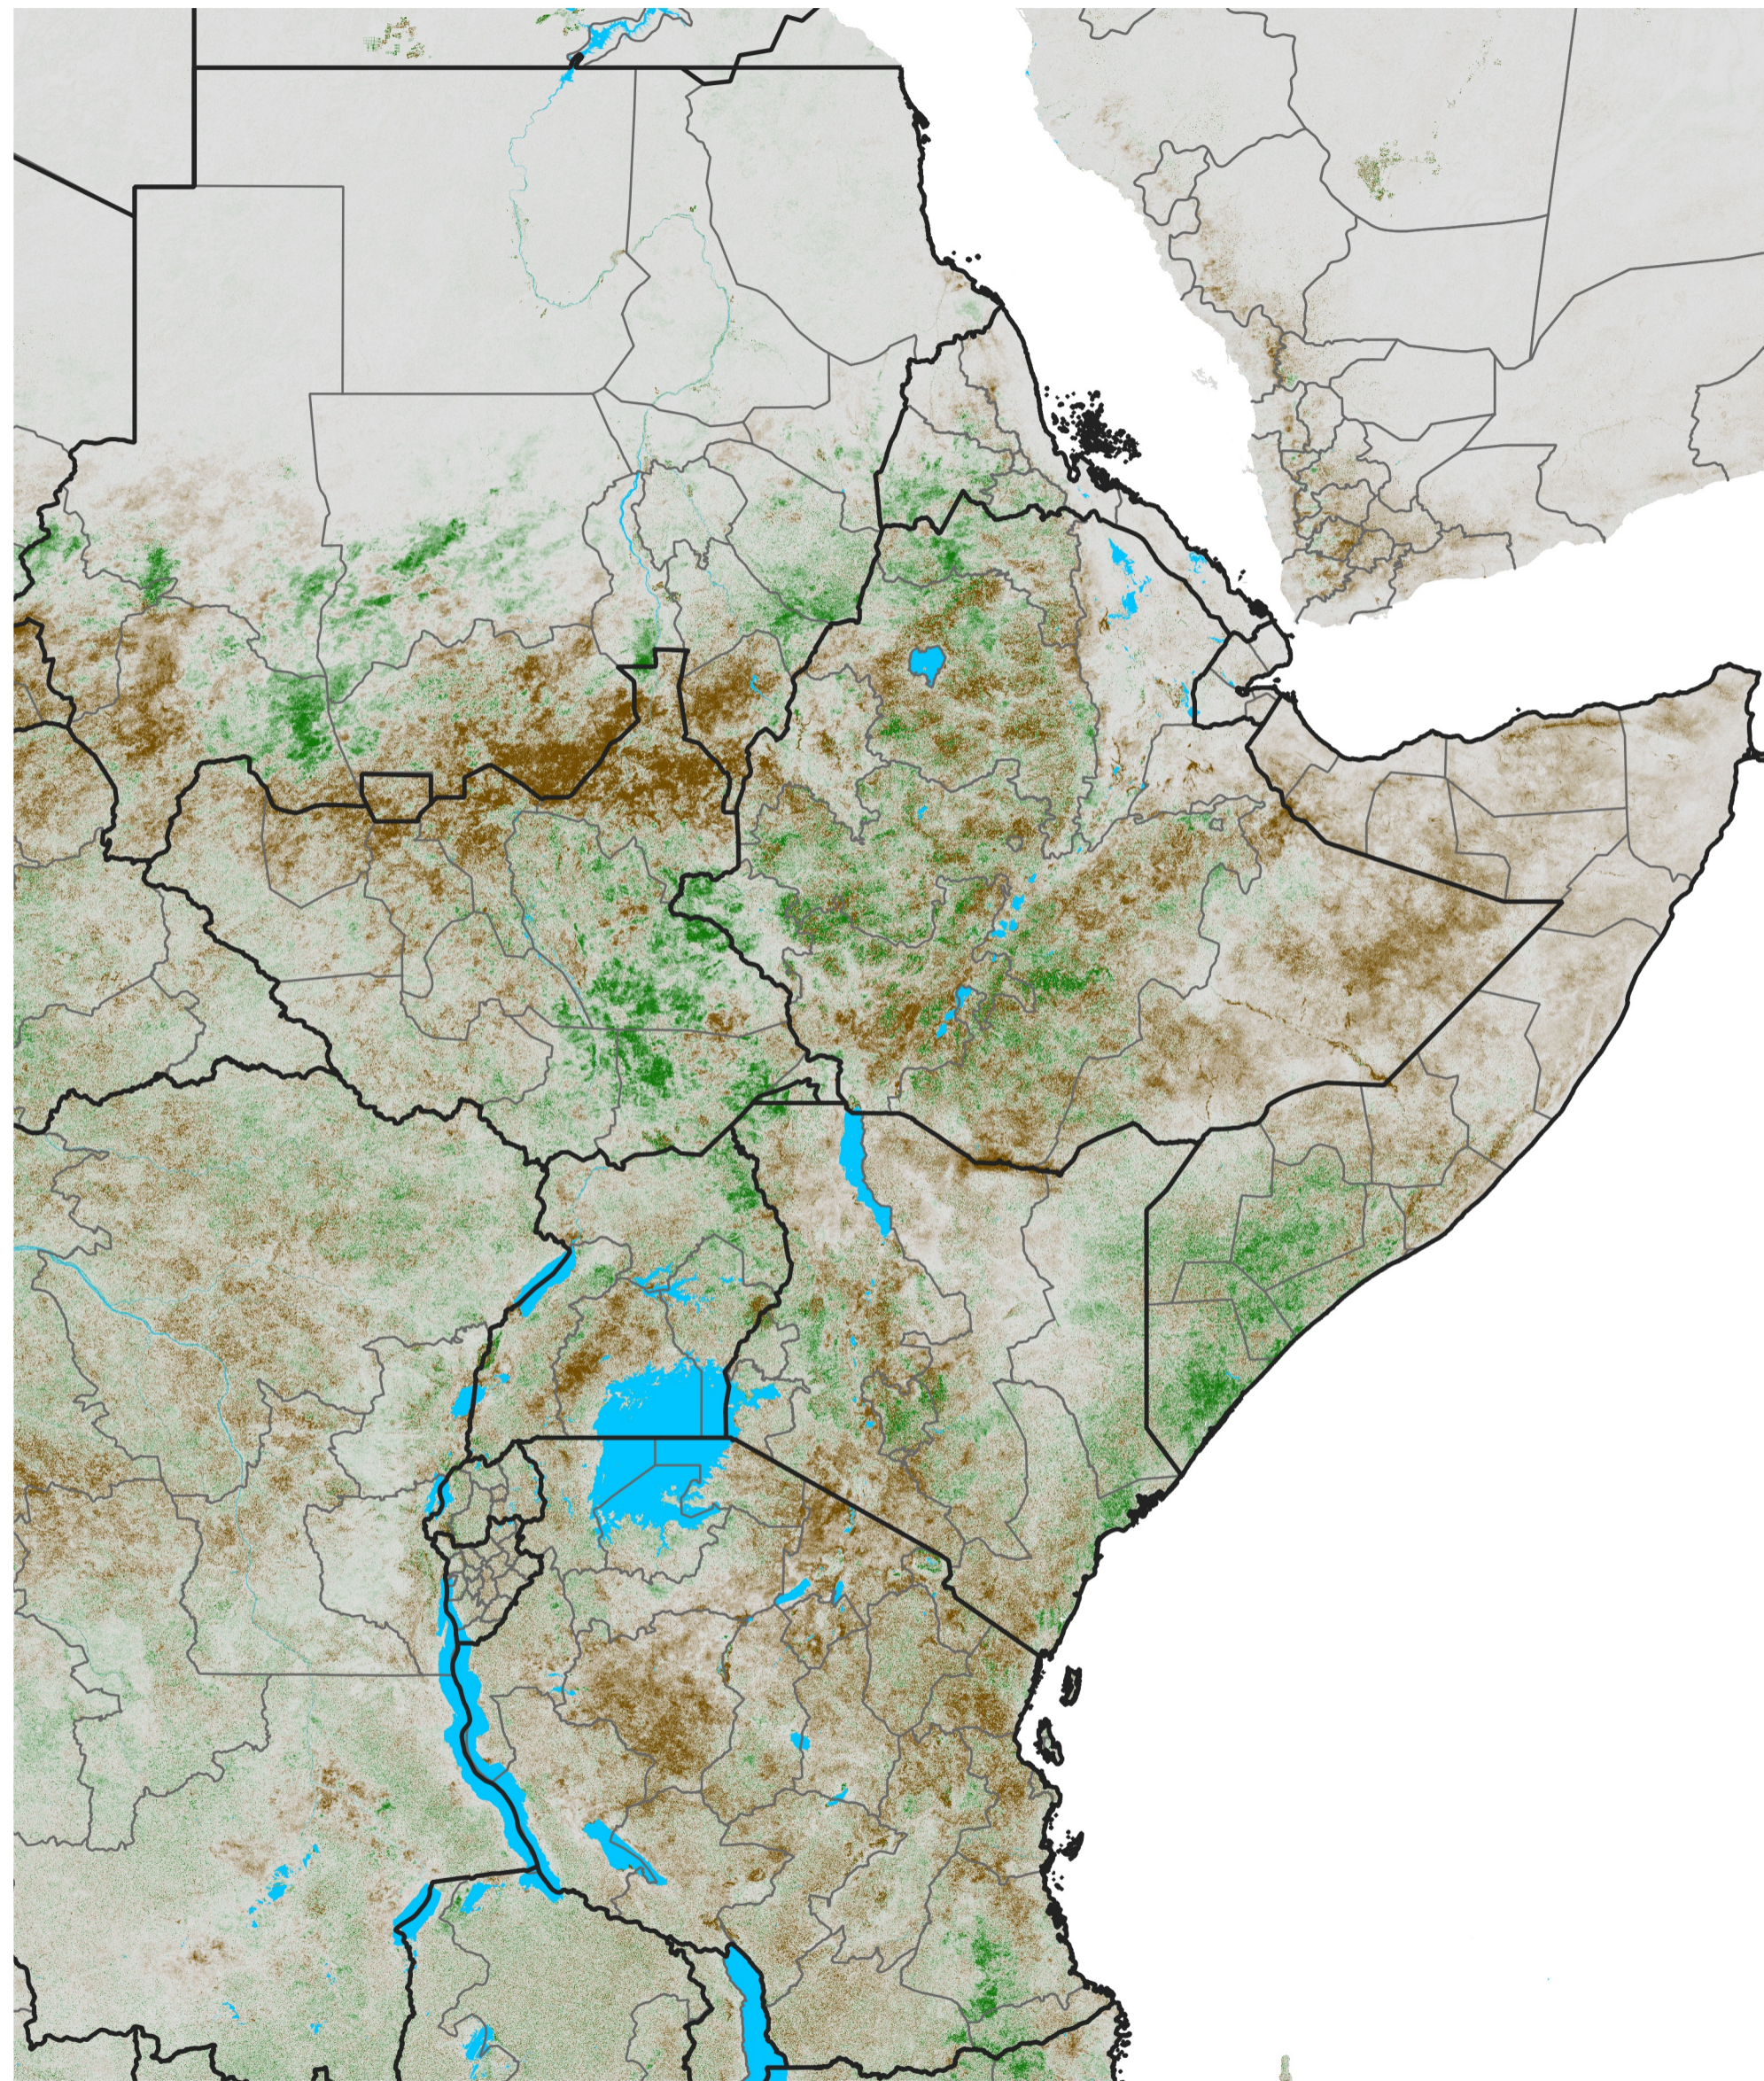

# East Africa NDVI Difference

2022 minus 2021

Period 39 / Jul 06 - 15, 2022

## NDVI Difference

< -0.3   -0.2   -0.1   -0.05   0.05   0.1   0.2   >0.3

Negative

No Difference

Positive