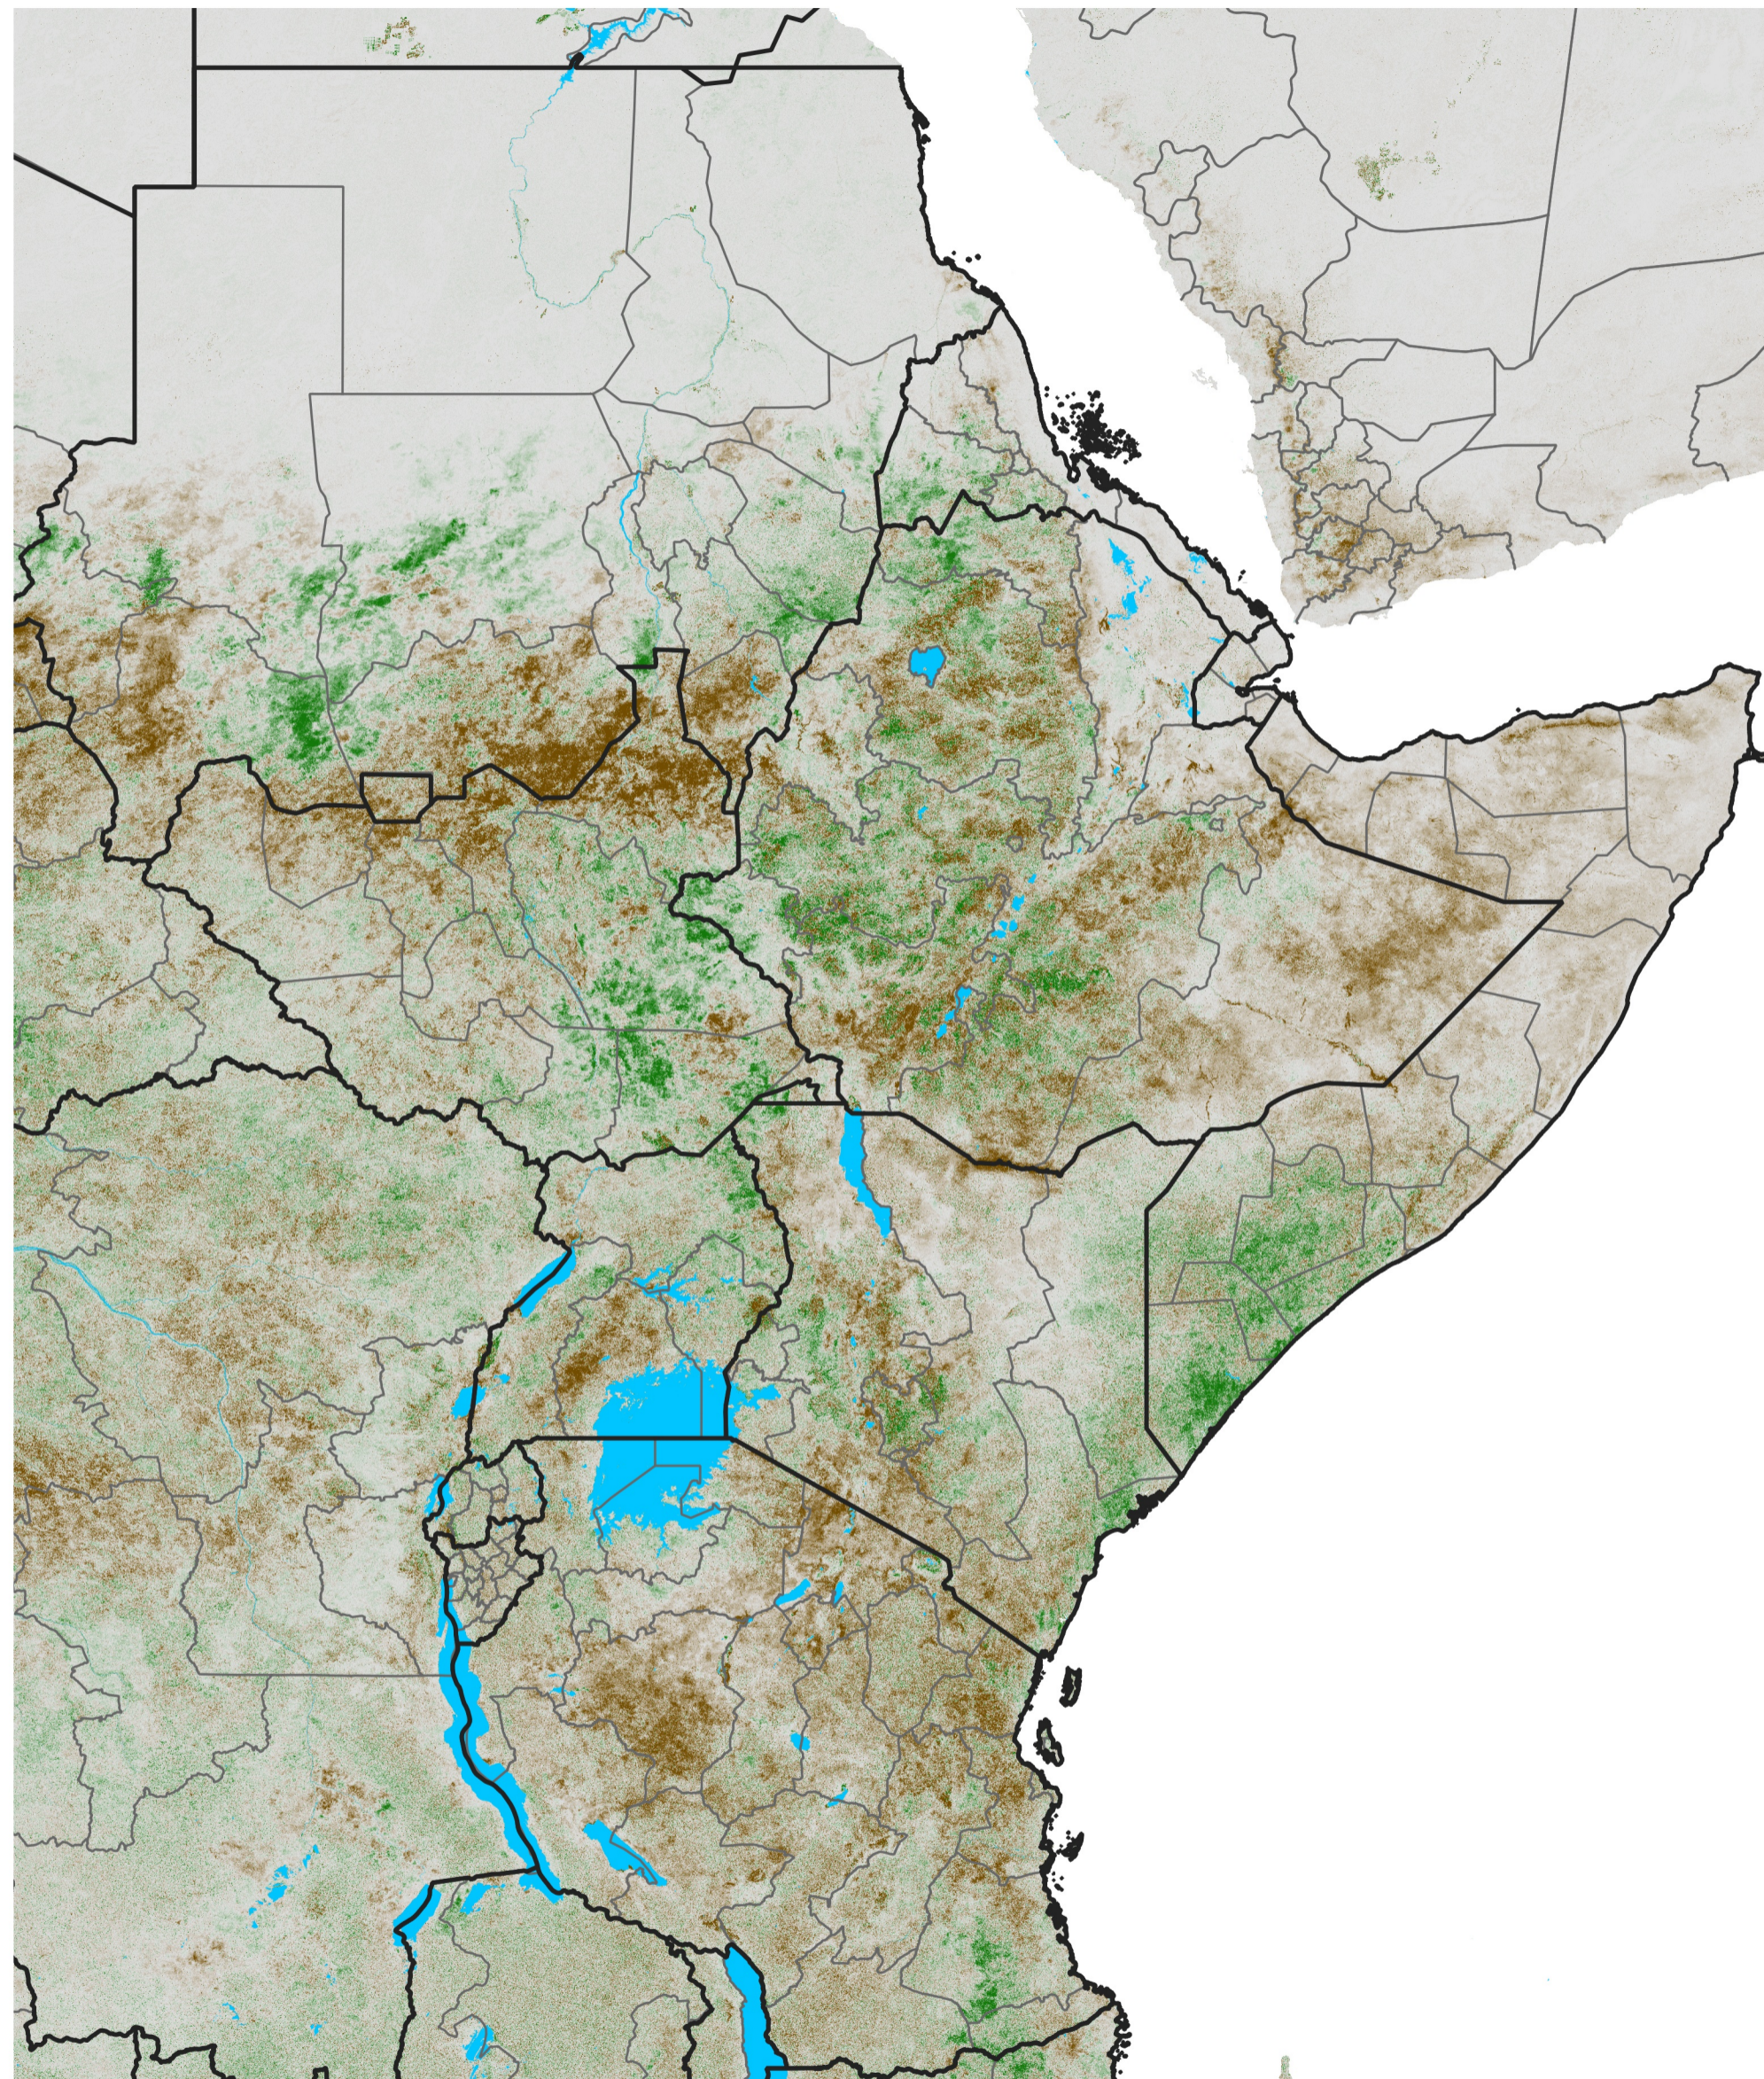

East Africa NDVI Difference

2022 minus 2021

Period 40 / Jul 11 - 20, 2022

NDVI Difference

< -0.3 -0.2 -0.1 -0.05 0.05 0.1 0.2 >0.3

Negative

No Difference

Positive