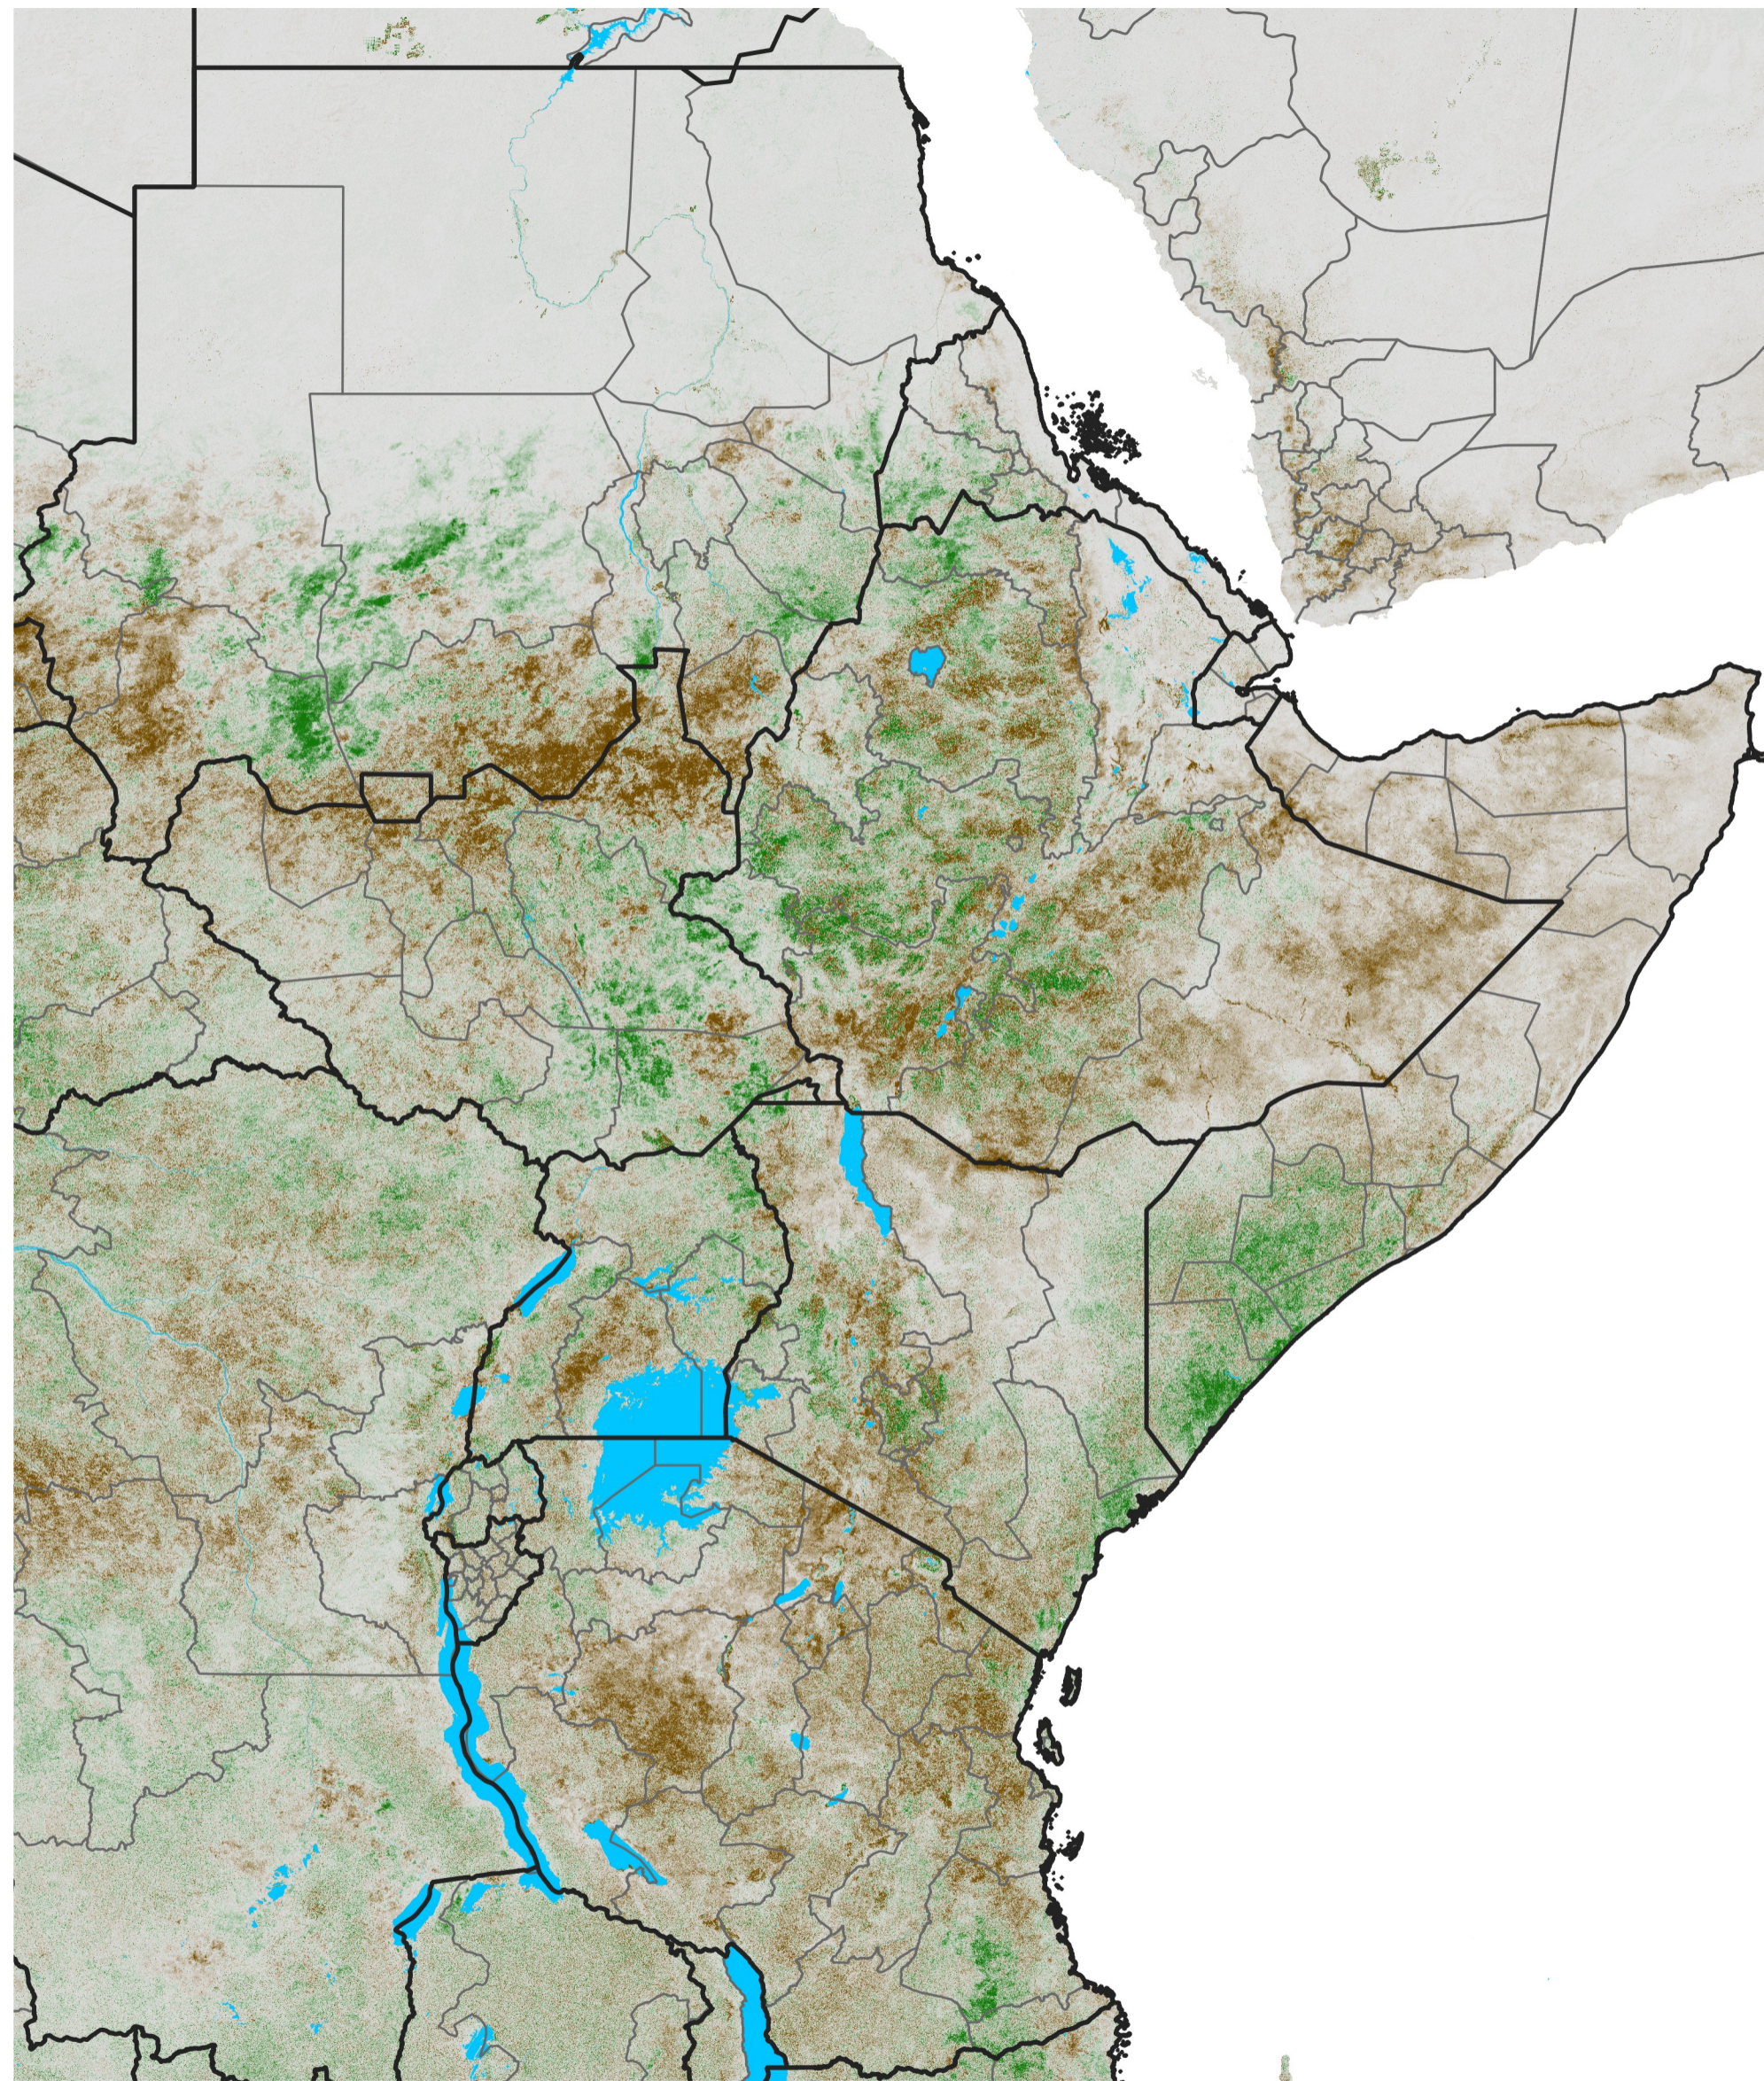

East Africa NDVI Difference

2022 minus 2021

Period 41 / Jul 16 - 25, 2022

NDVI Difference

< -0.3 -0.2 -0.1 -0.05 0.05 0.1 0.2 >0.3

Negative

No Difference

Positive