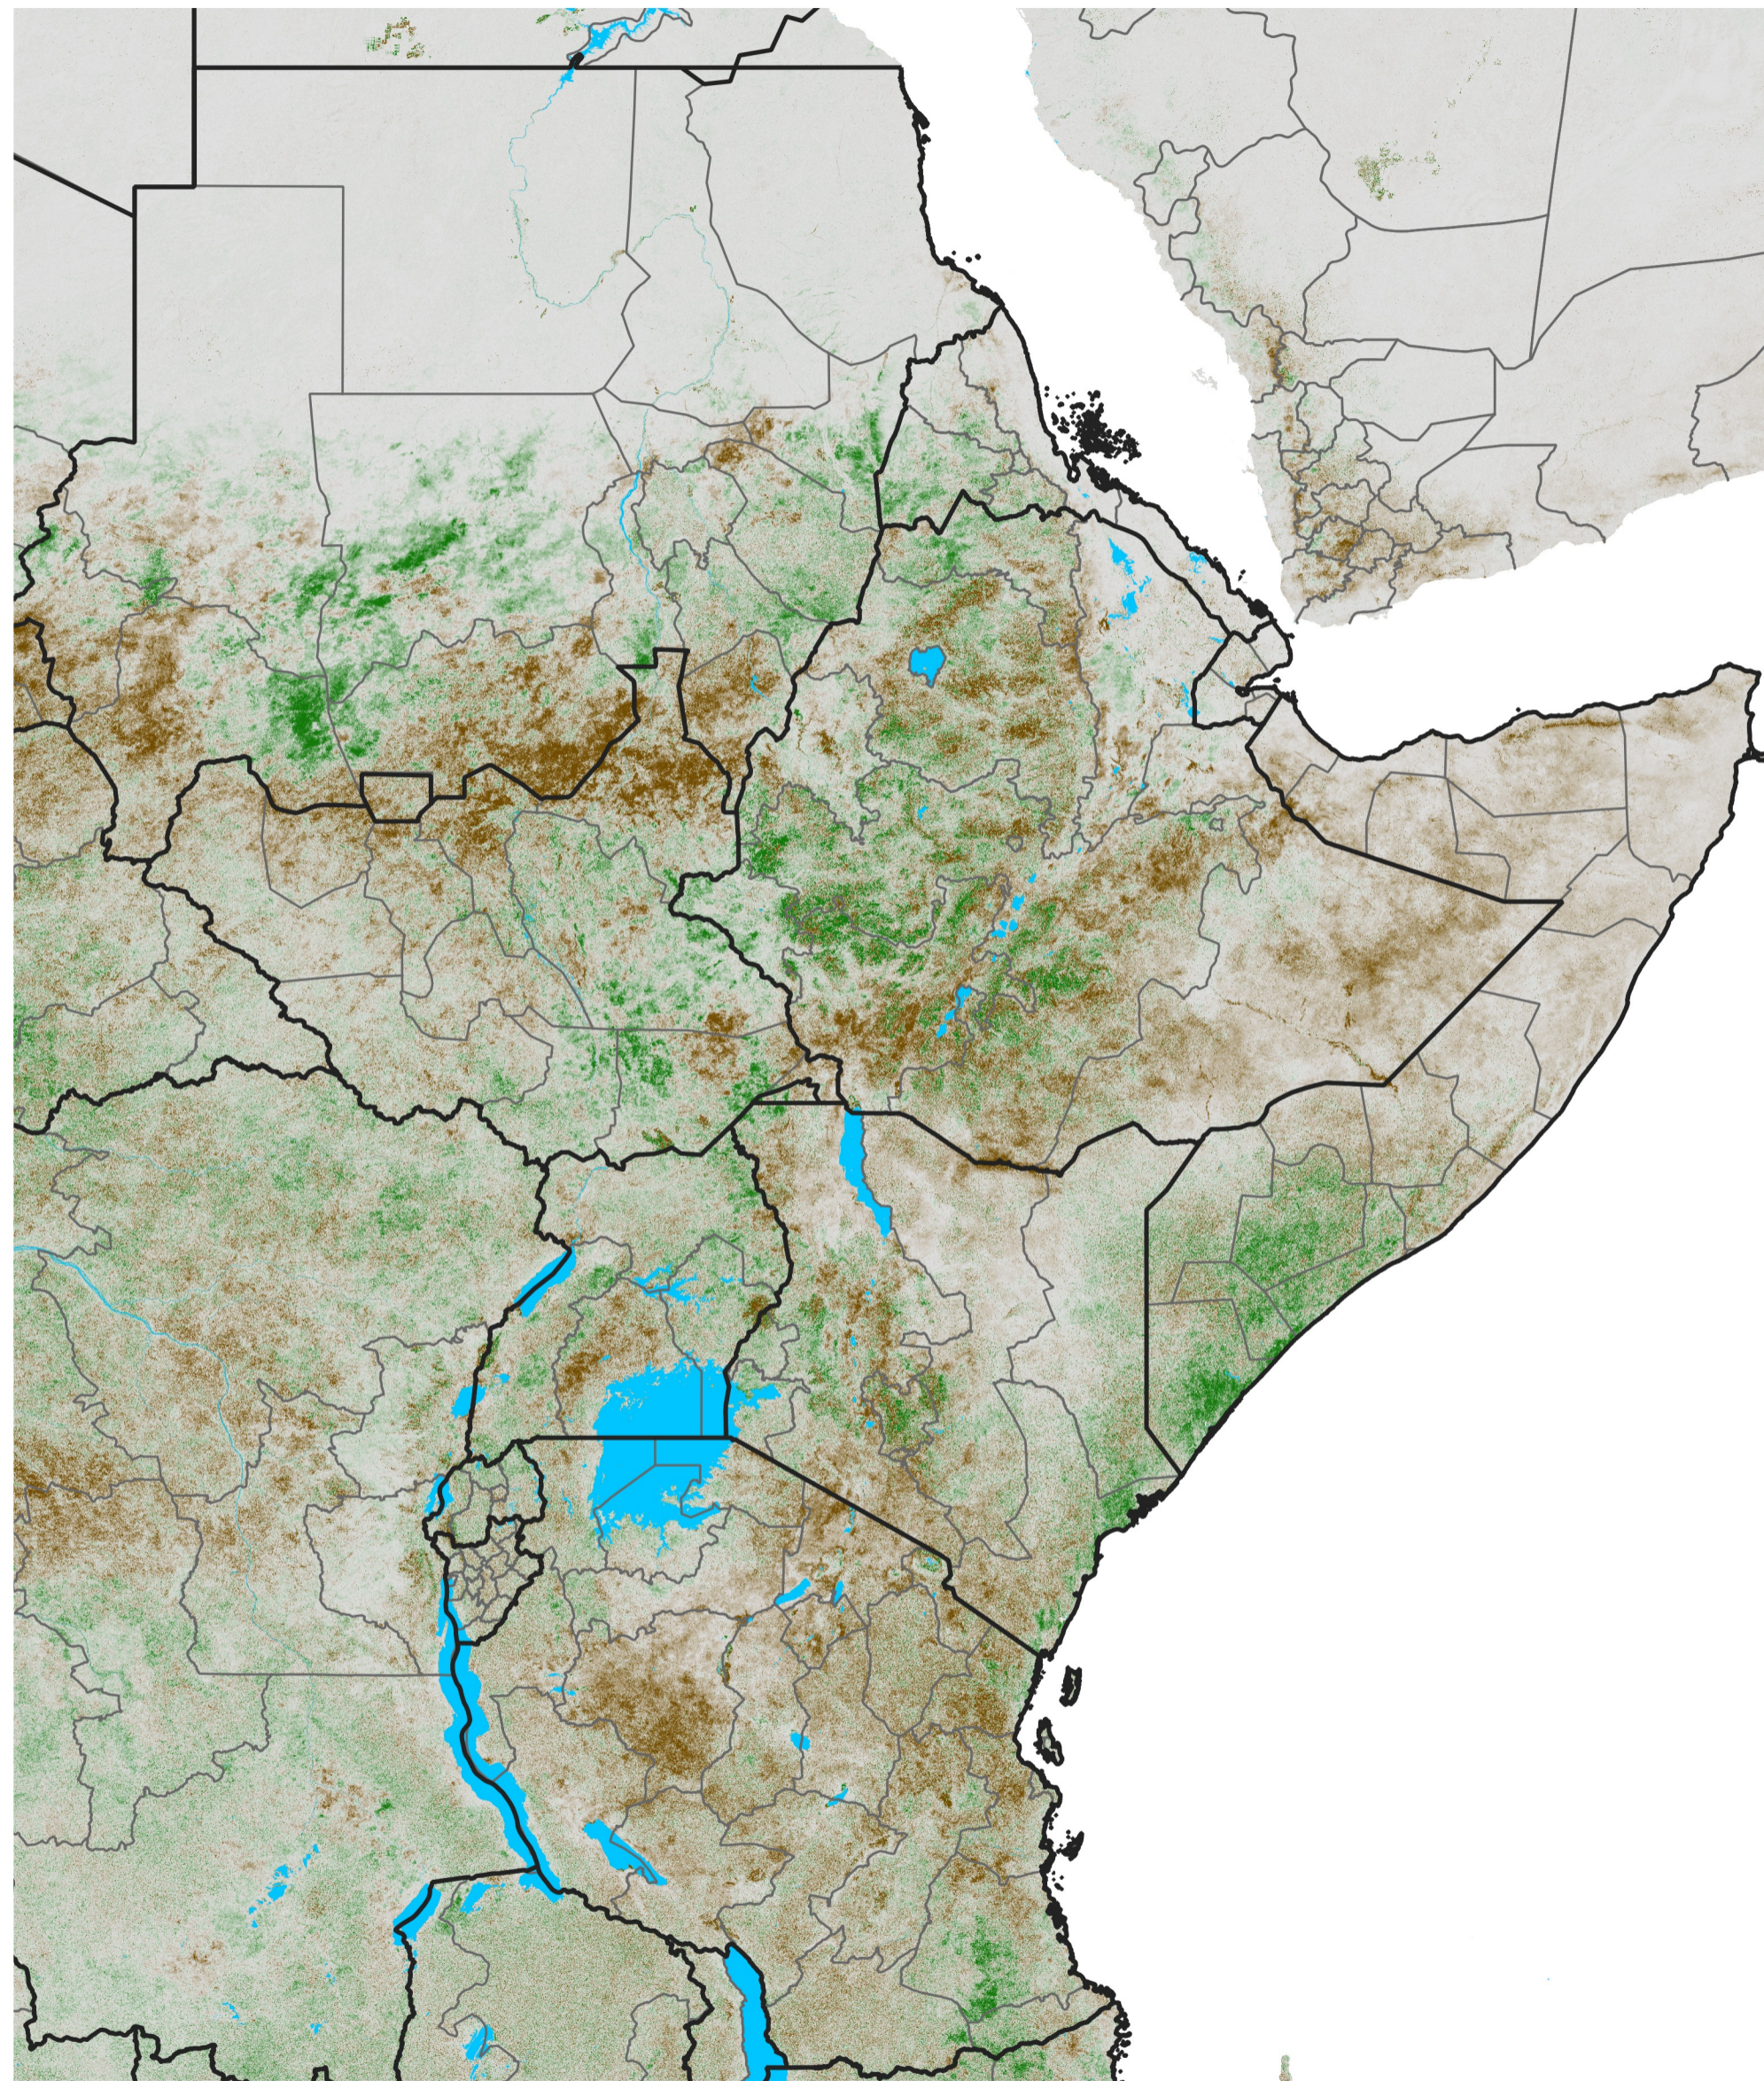

East Africa NDVI Difference

2022 minus 2021

Period 42 / Jul 21 - 31, 2022

NDVI Difference

< -0.3 -0.2 -0.1 -0.05 0.05 0.1 0.2 >0.3

Negative

No Difference

Positive