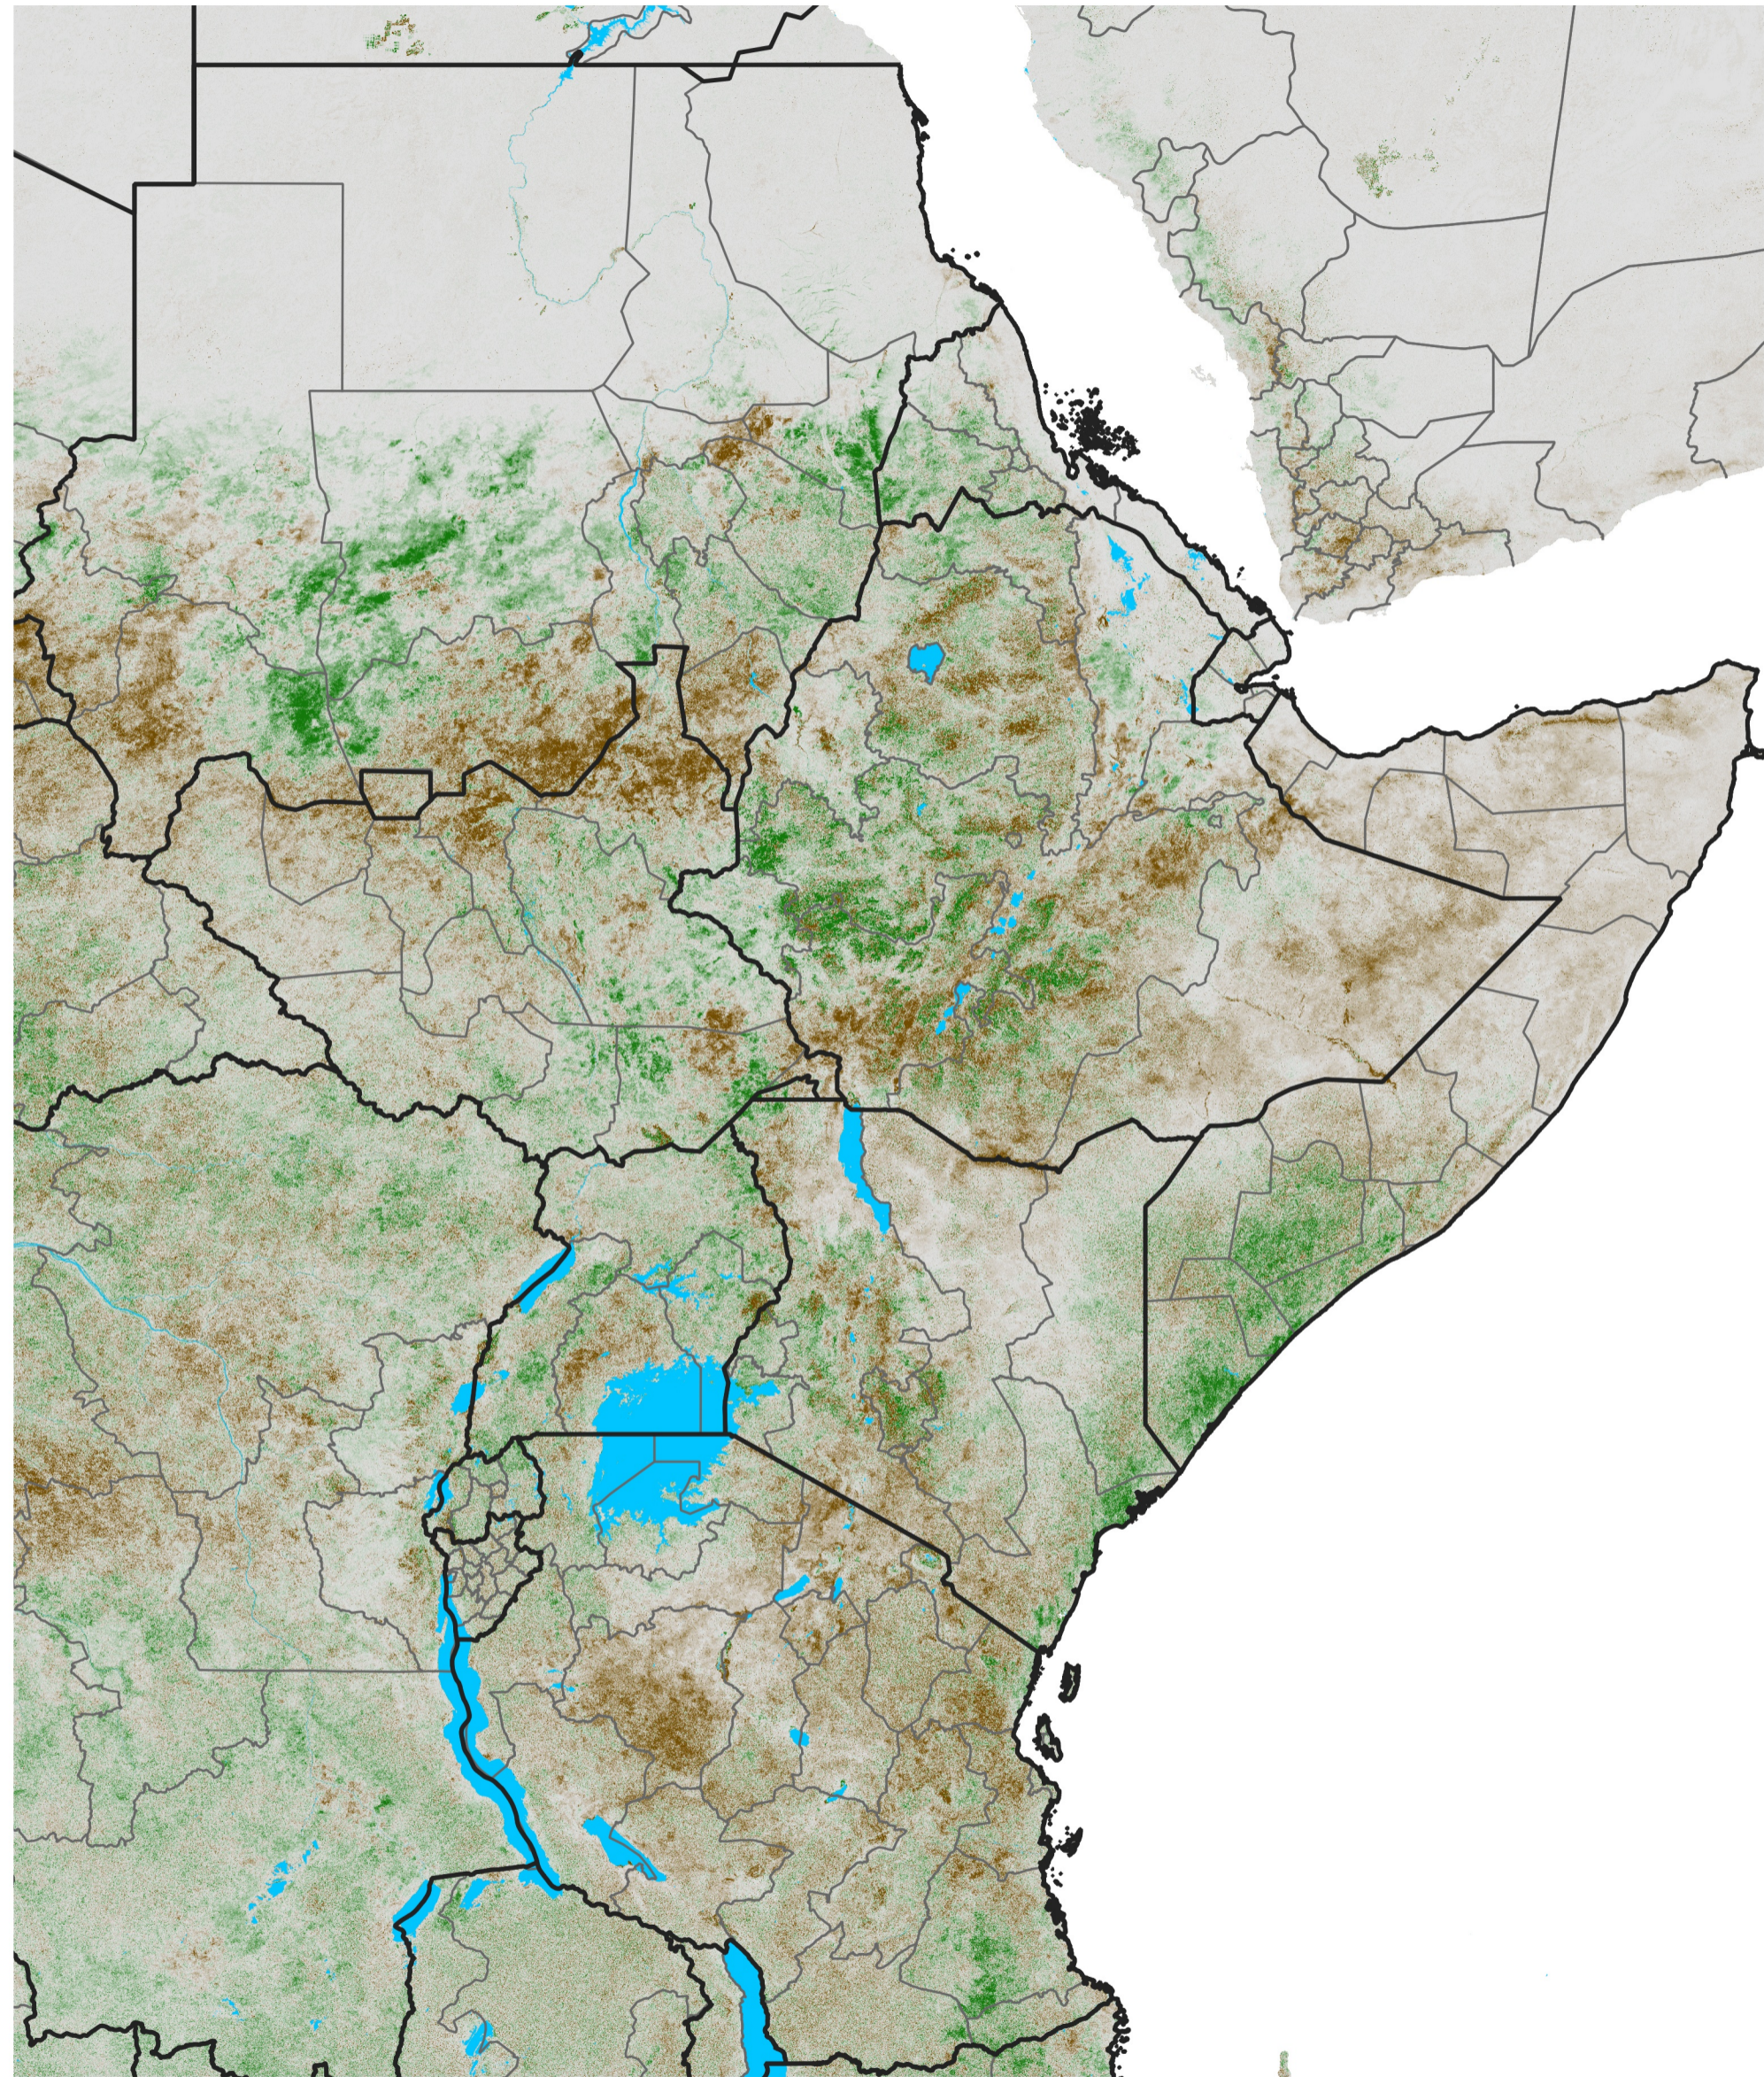

# East Africa NDVI Difference

2022 minus 2021

Period 43 / Jul 26 - Aug 05, 2022

## NDVI Difference

< -0.3   -0.2   -0.1   -0.05   0.05   0.1   0.2   >0.3

Negative

No Difference

Positive