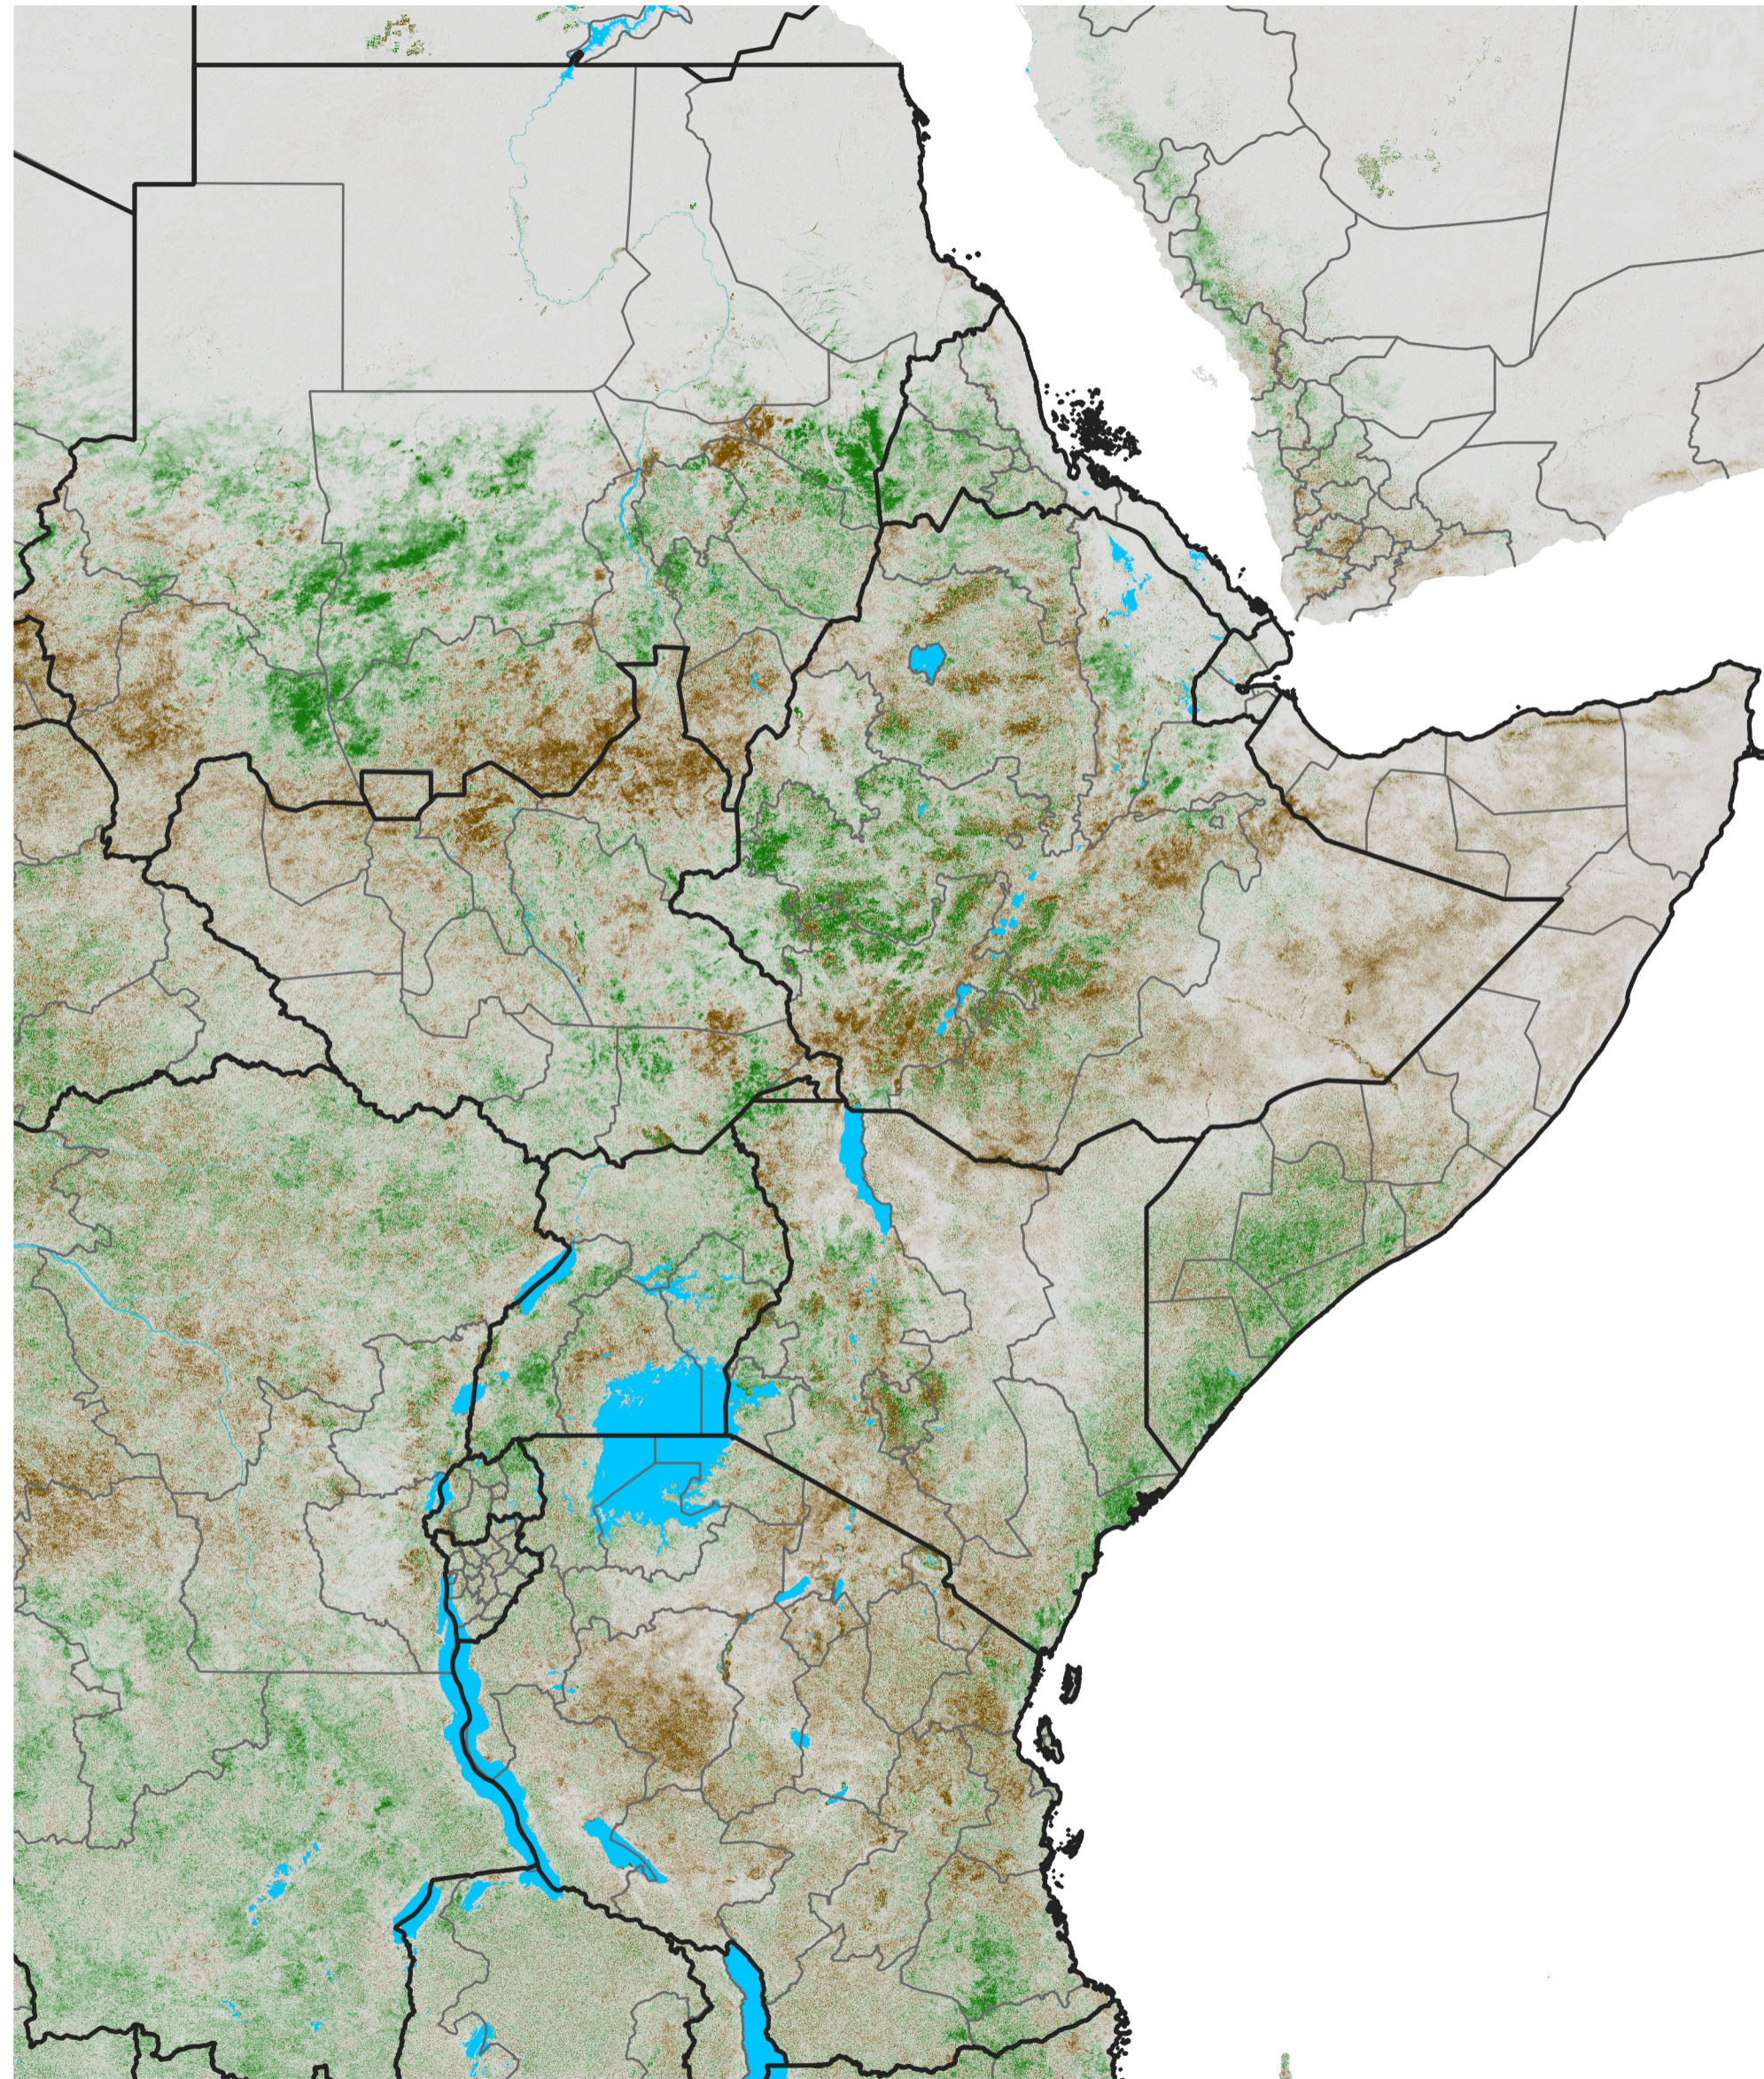

East Africa NDVI Difference

2022 minus 2021

Period 44 / Aug 01 - 10, 2022

NDVI Difference

< -0.3 -0.2 -0.1 -0.05 0.05 0.1 0.2 >0.3

Negative

No Difference

Positive