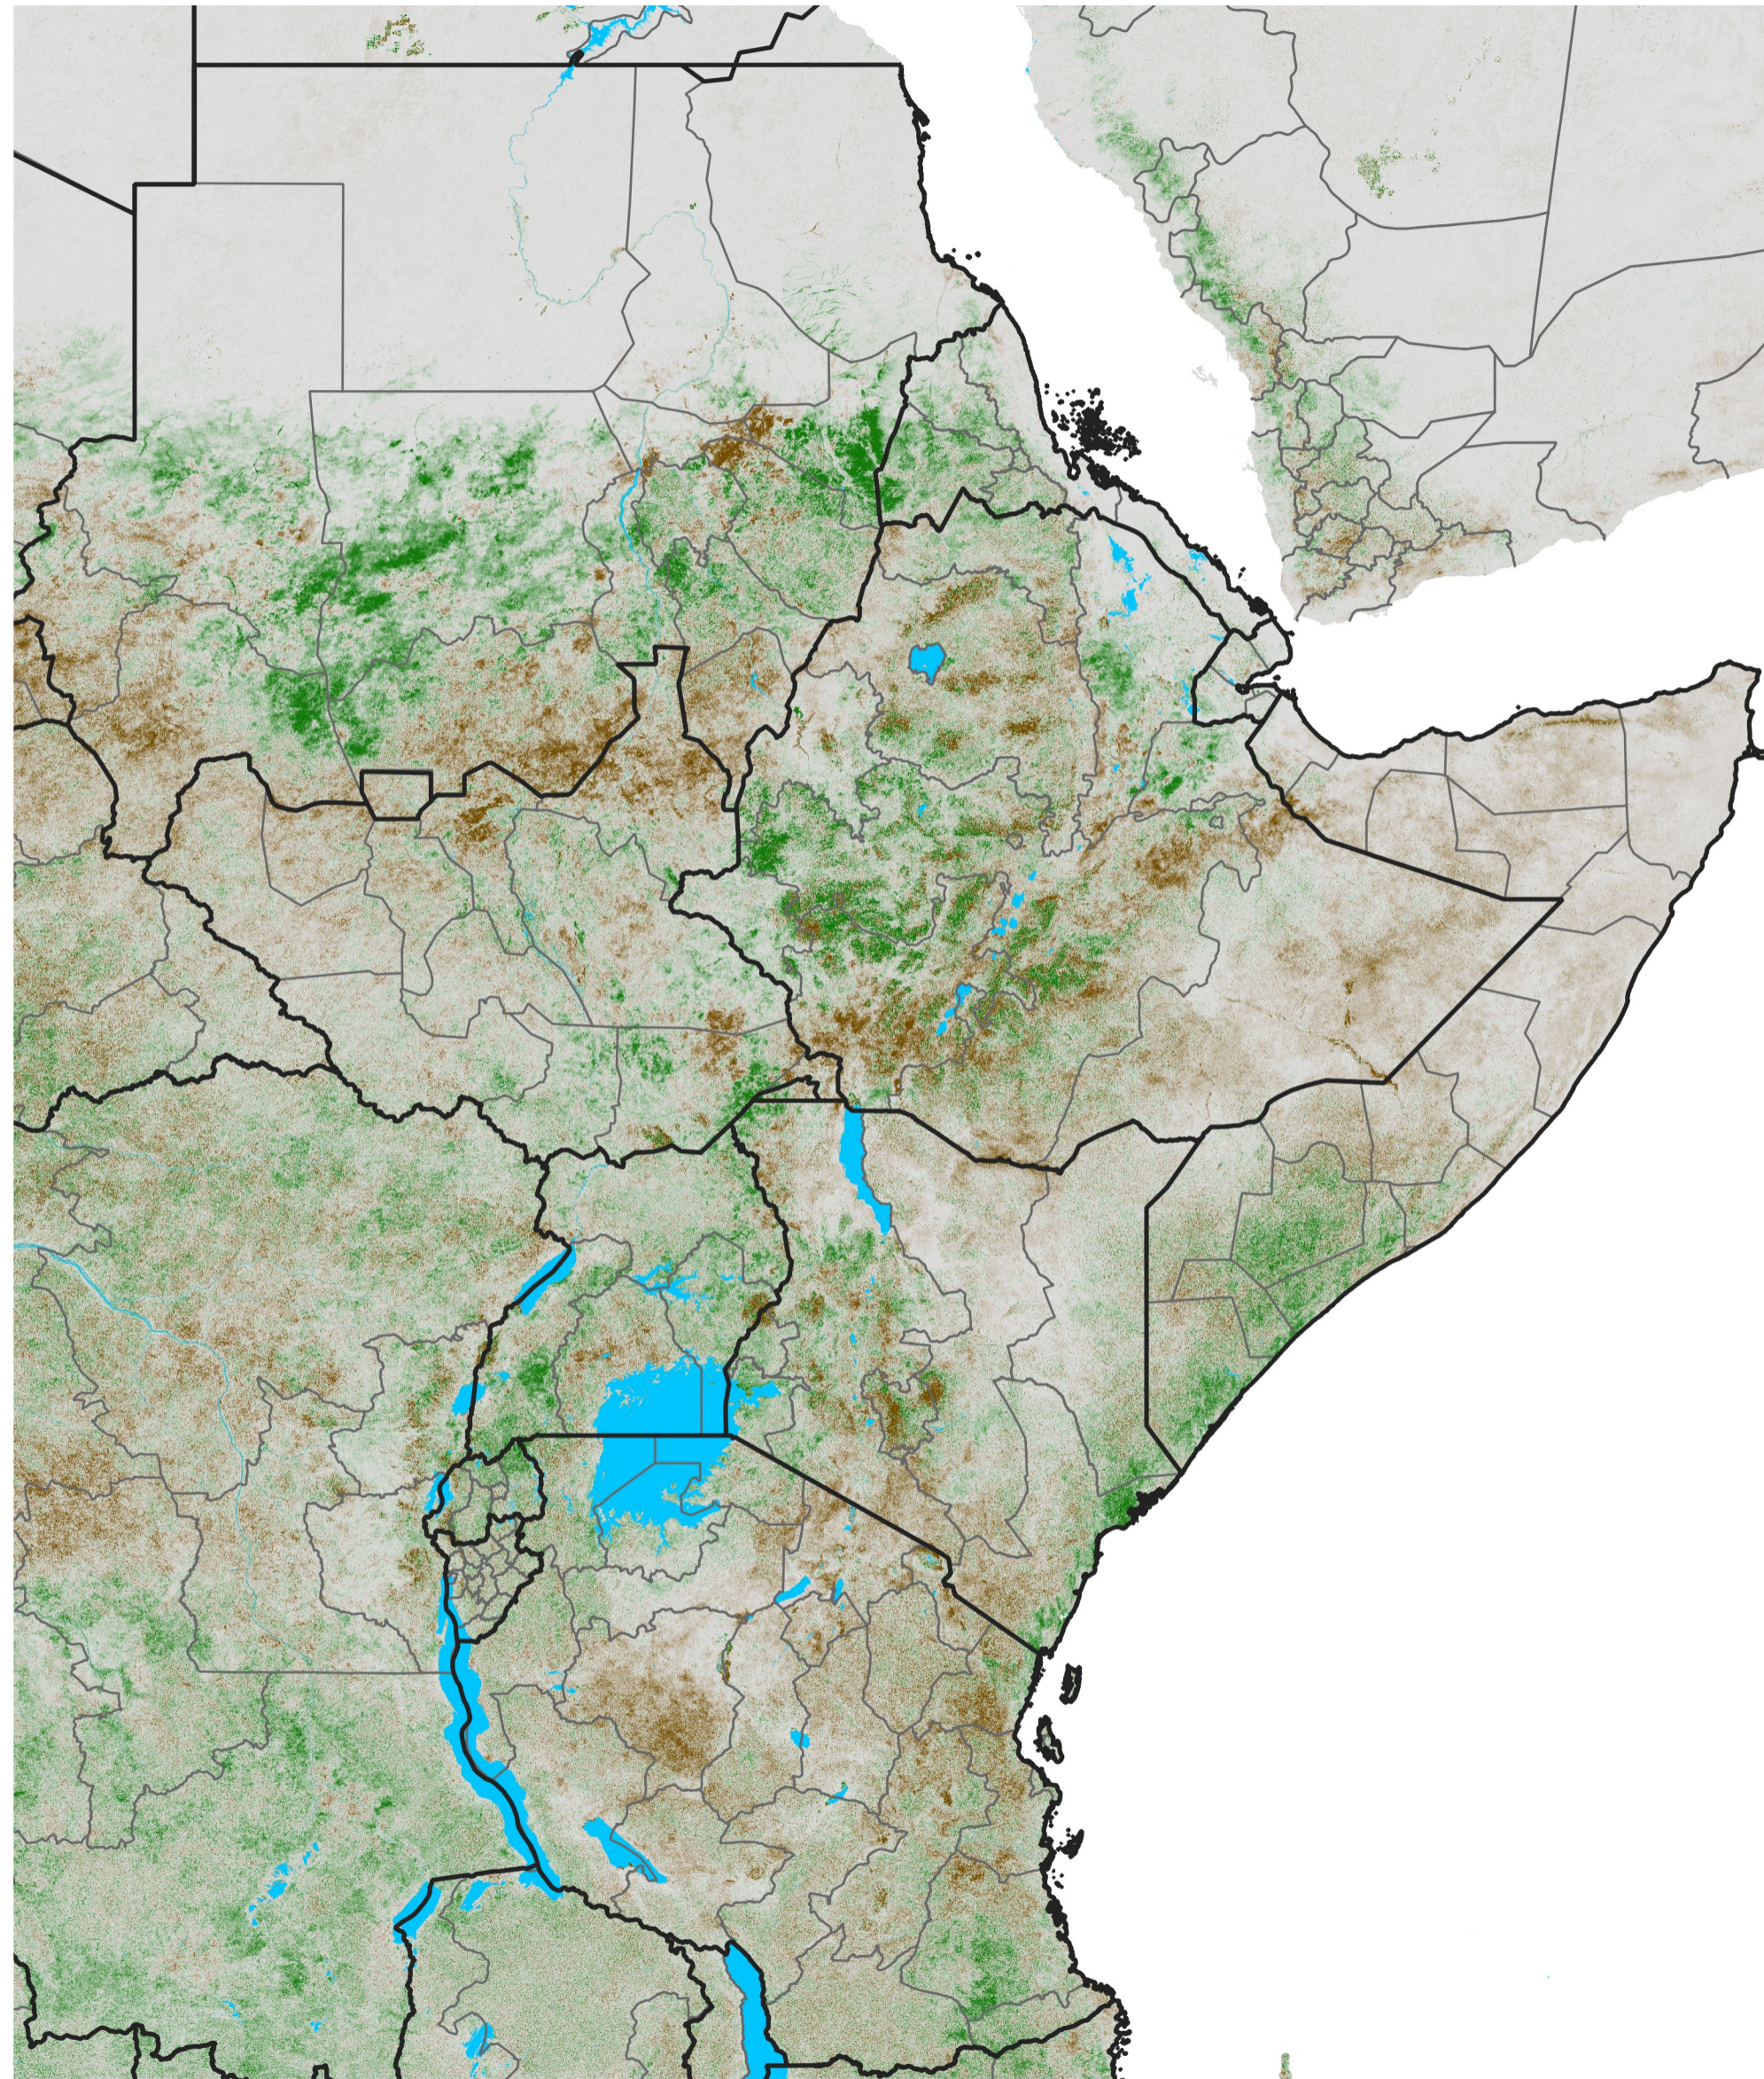

East Africa NDVI Difference

2022 minus 2021

Period 45 / Aug 06 - 15, 2022

NDVI Difference

< -0.3 -0.2 -0.1 -0.05 0.05 0.1 0.2 >0.3

Negative

No Difference

Positive