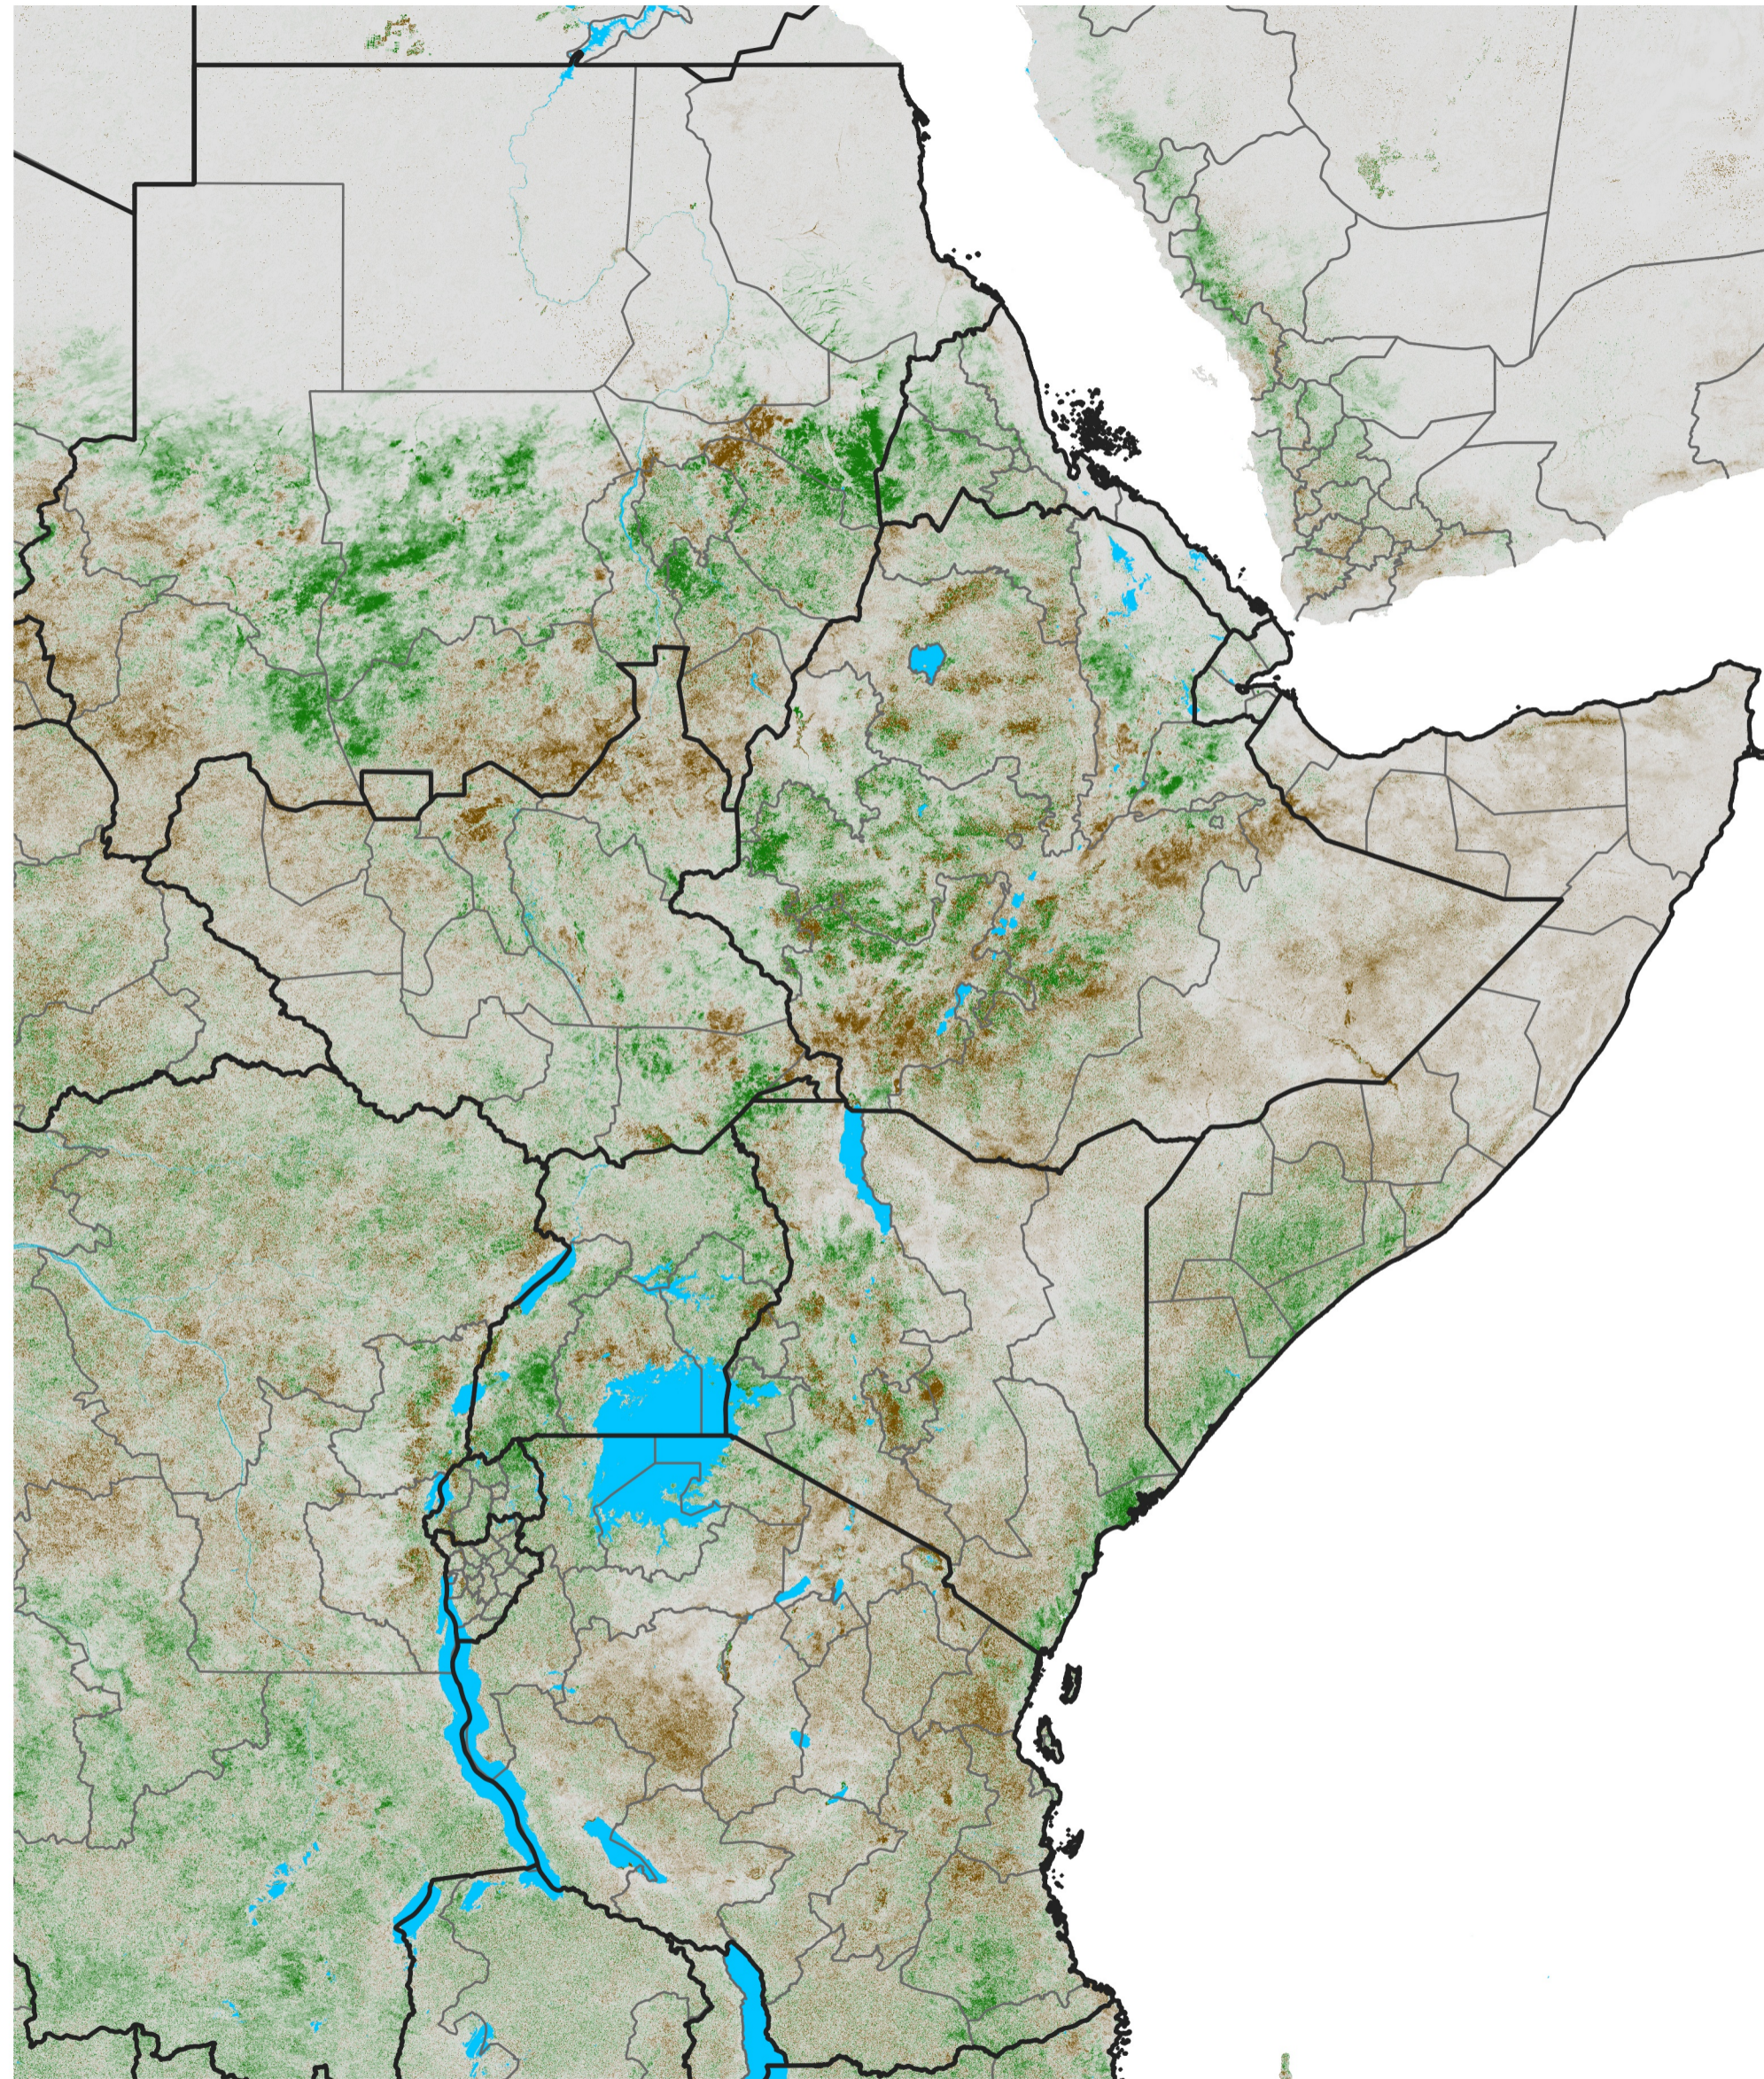

East Africa NDVI Difference

2022 minus 2021

Period 46 / Aug 11 - 20, 2022

NDVI Difference

< -0.3 -0.2 -0.1 -0.05 0.05 0.1 0.2 >0.3

Negative

No Difference

Positive