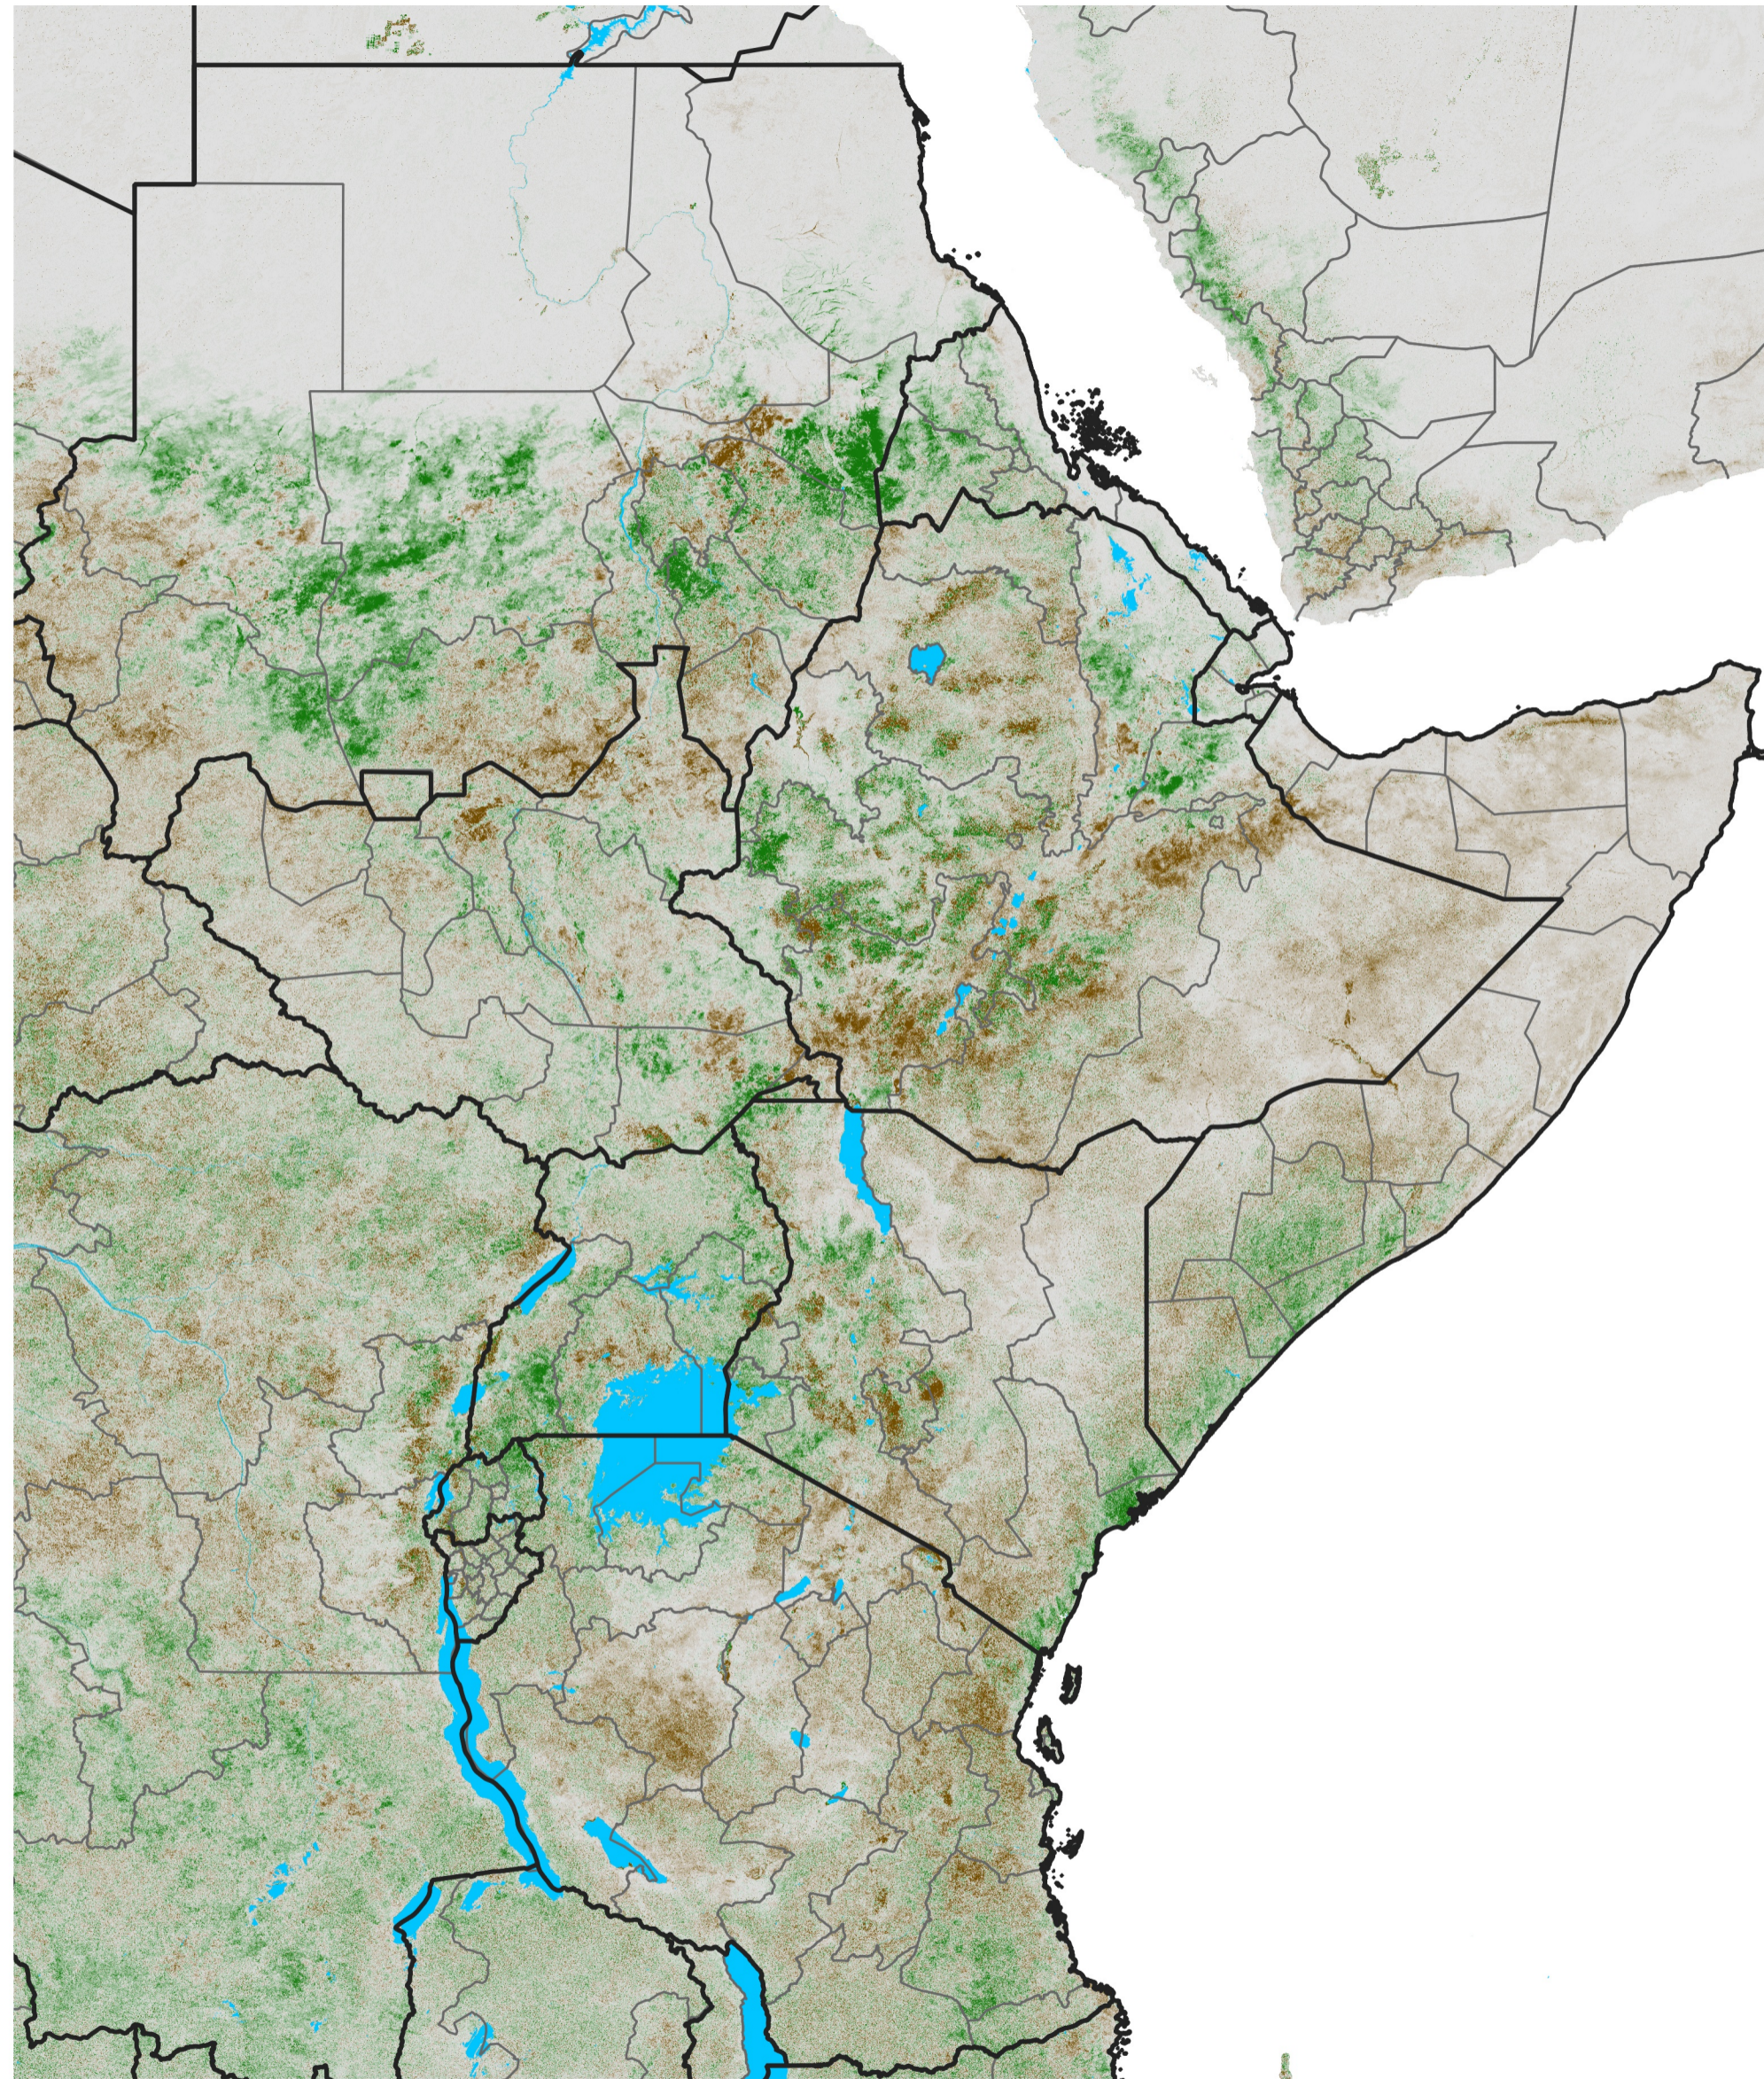

East Africa NDVI Difference

2022 minus 2021

Period 47 / Aug 16 - 25, 2022

NDVI Difference

< -0.3 -0.2 -0.1 -0.05 0.05 0.1 0.2 >0.3

Negative

No Difference

Positive