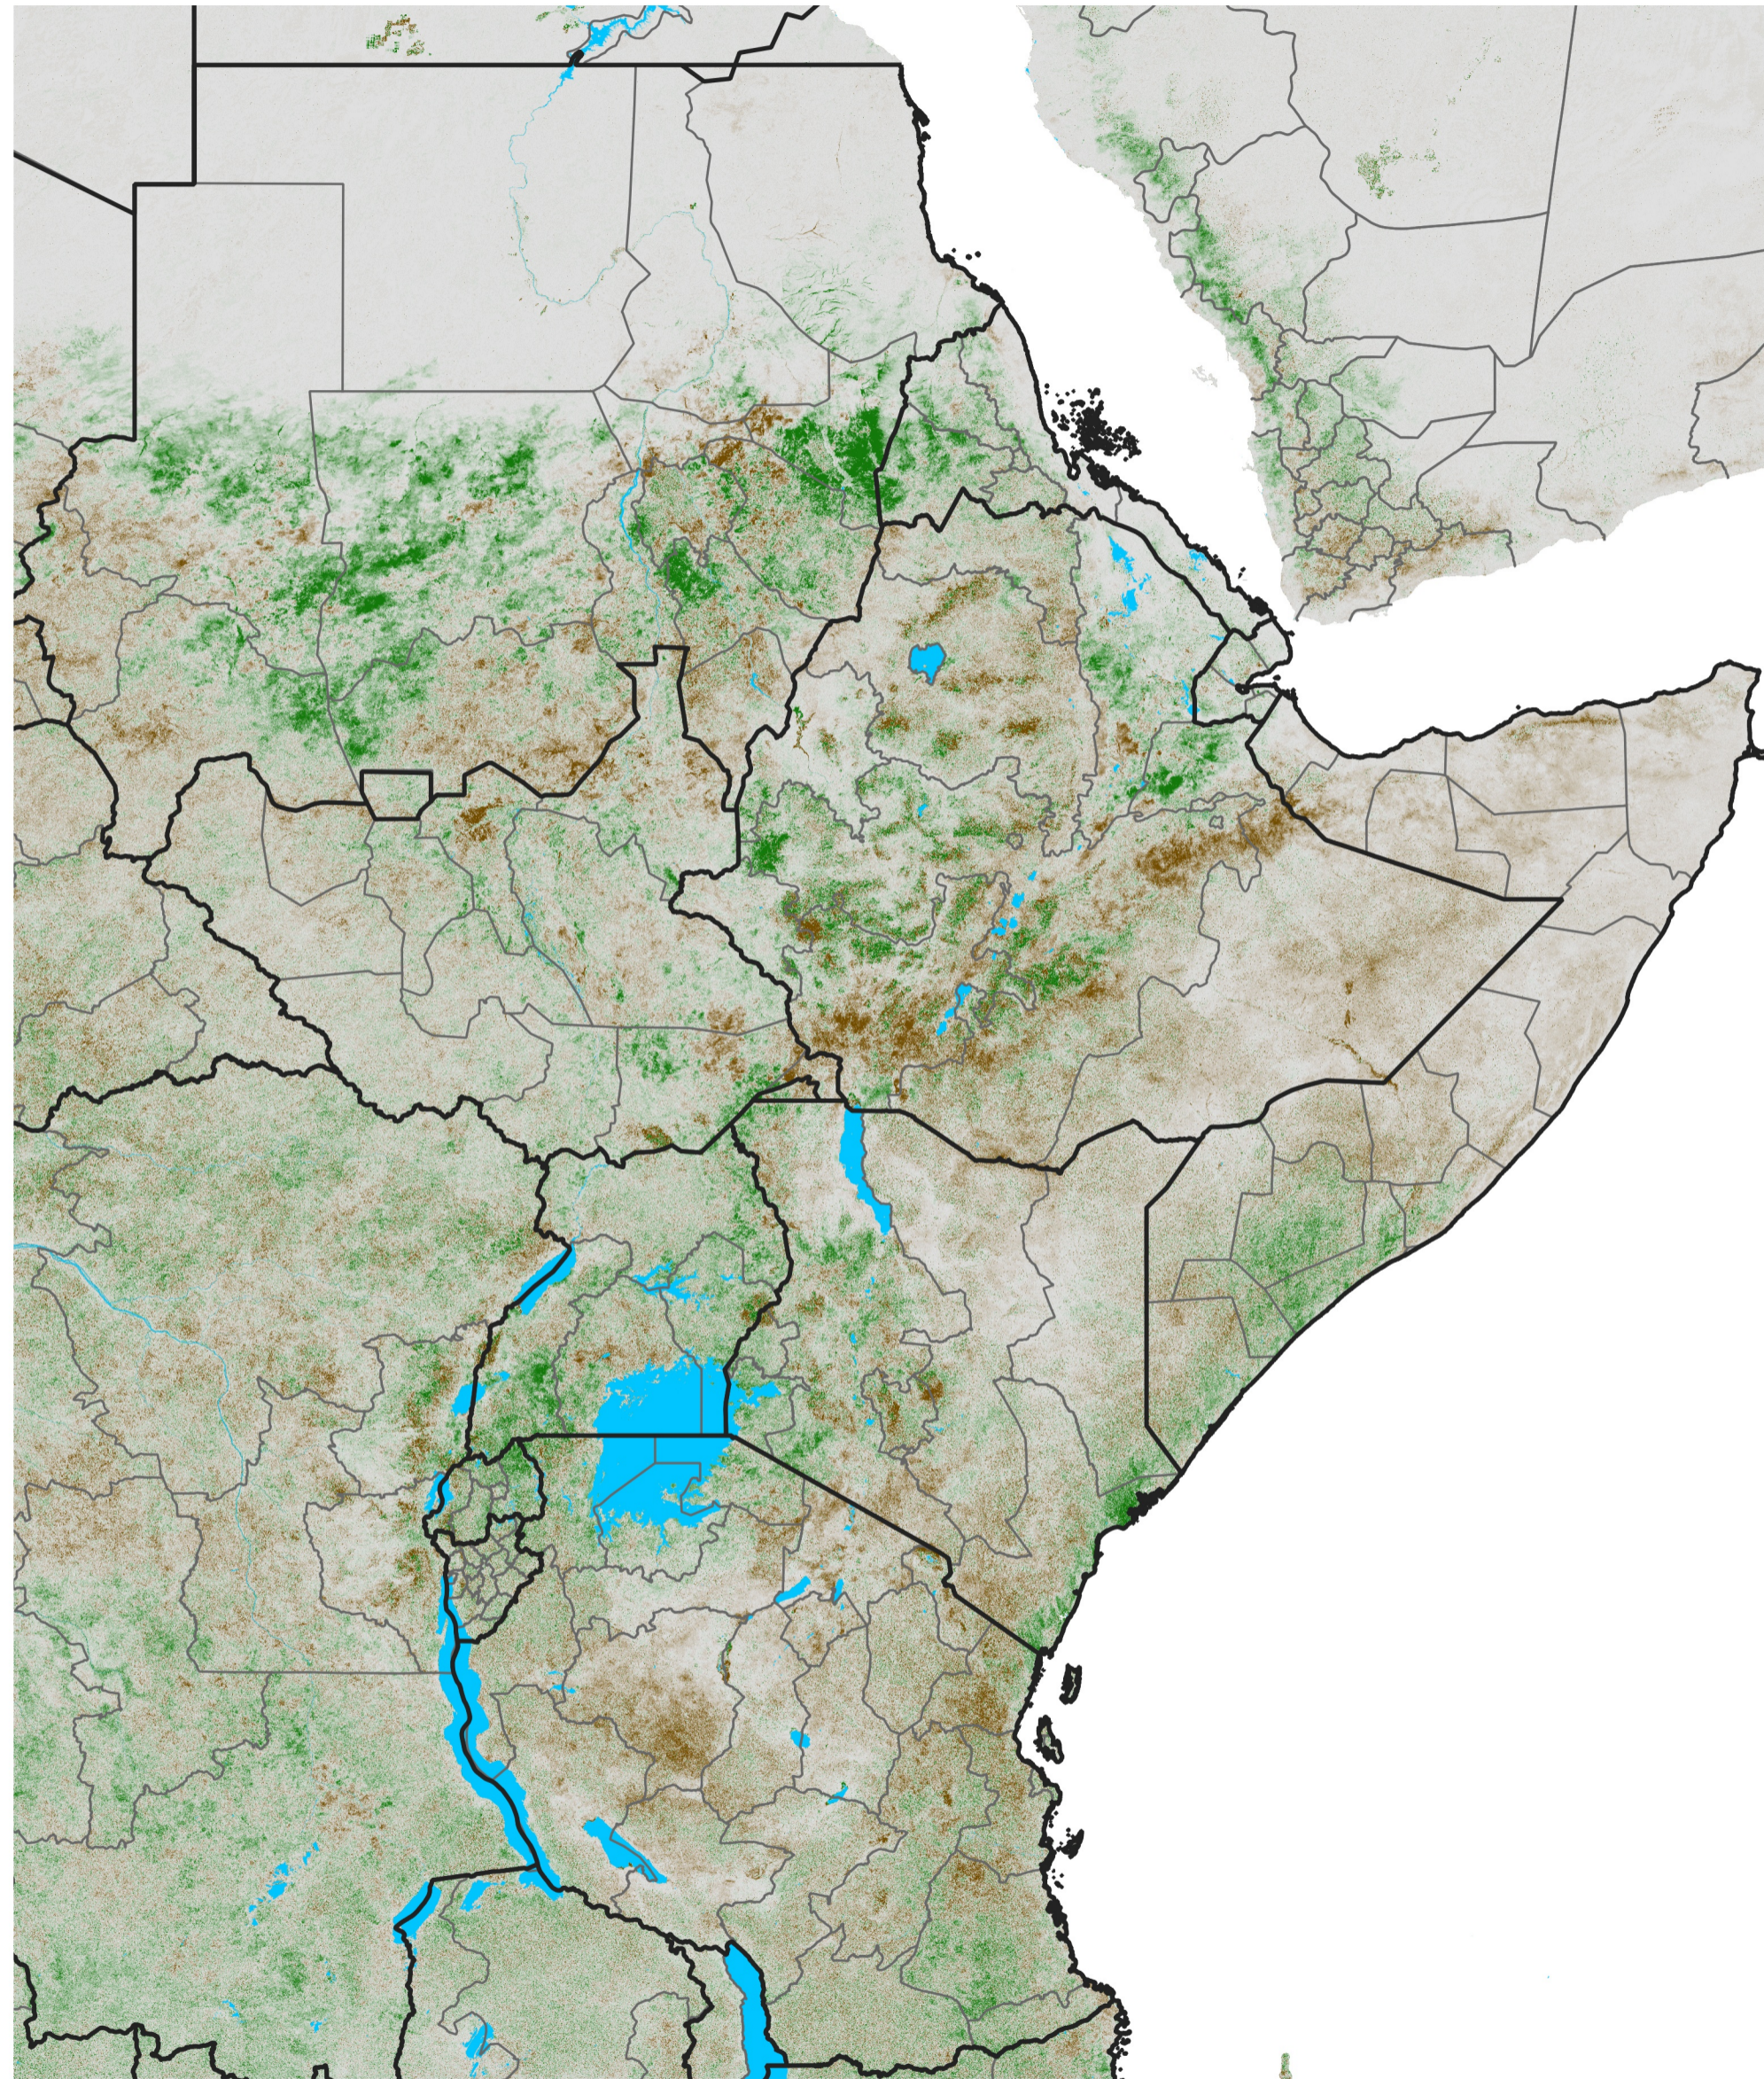

East Africa NDVI Difference

2022 minus 2021

Period 48 / Aug 21 - 31, 2022

NDVI Difference

< -0.3 -0.2 -0.1 -0.05 0.05 0.1 0.2 >0.3

Negative

No Difference

Positive