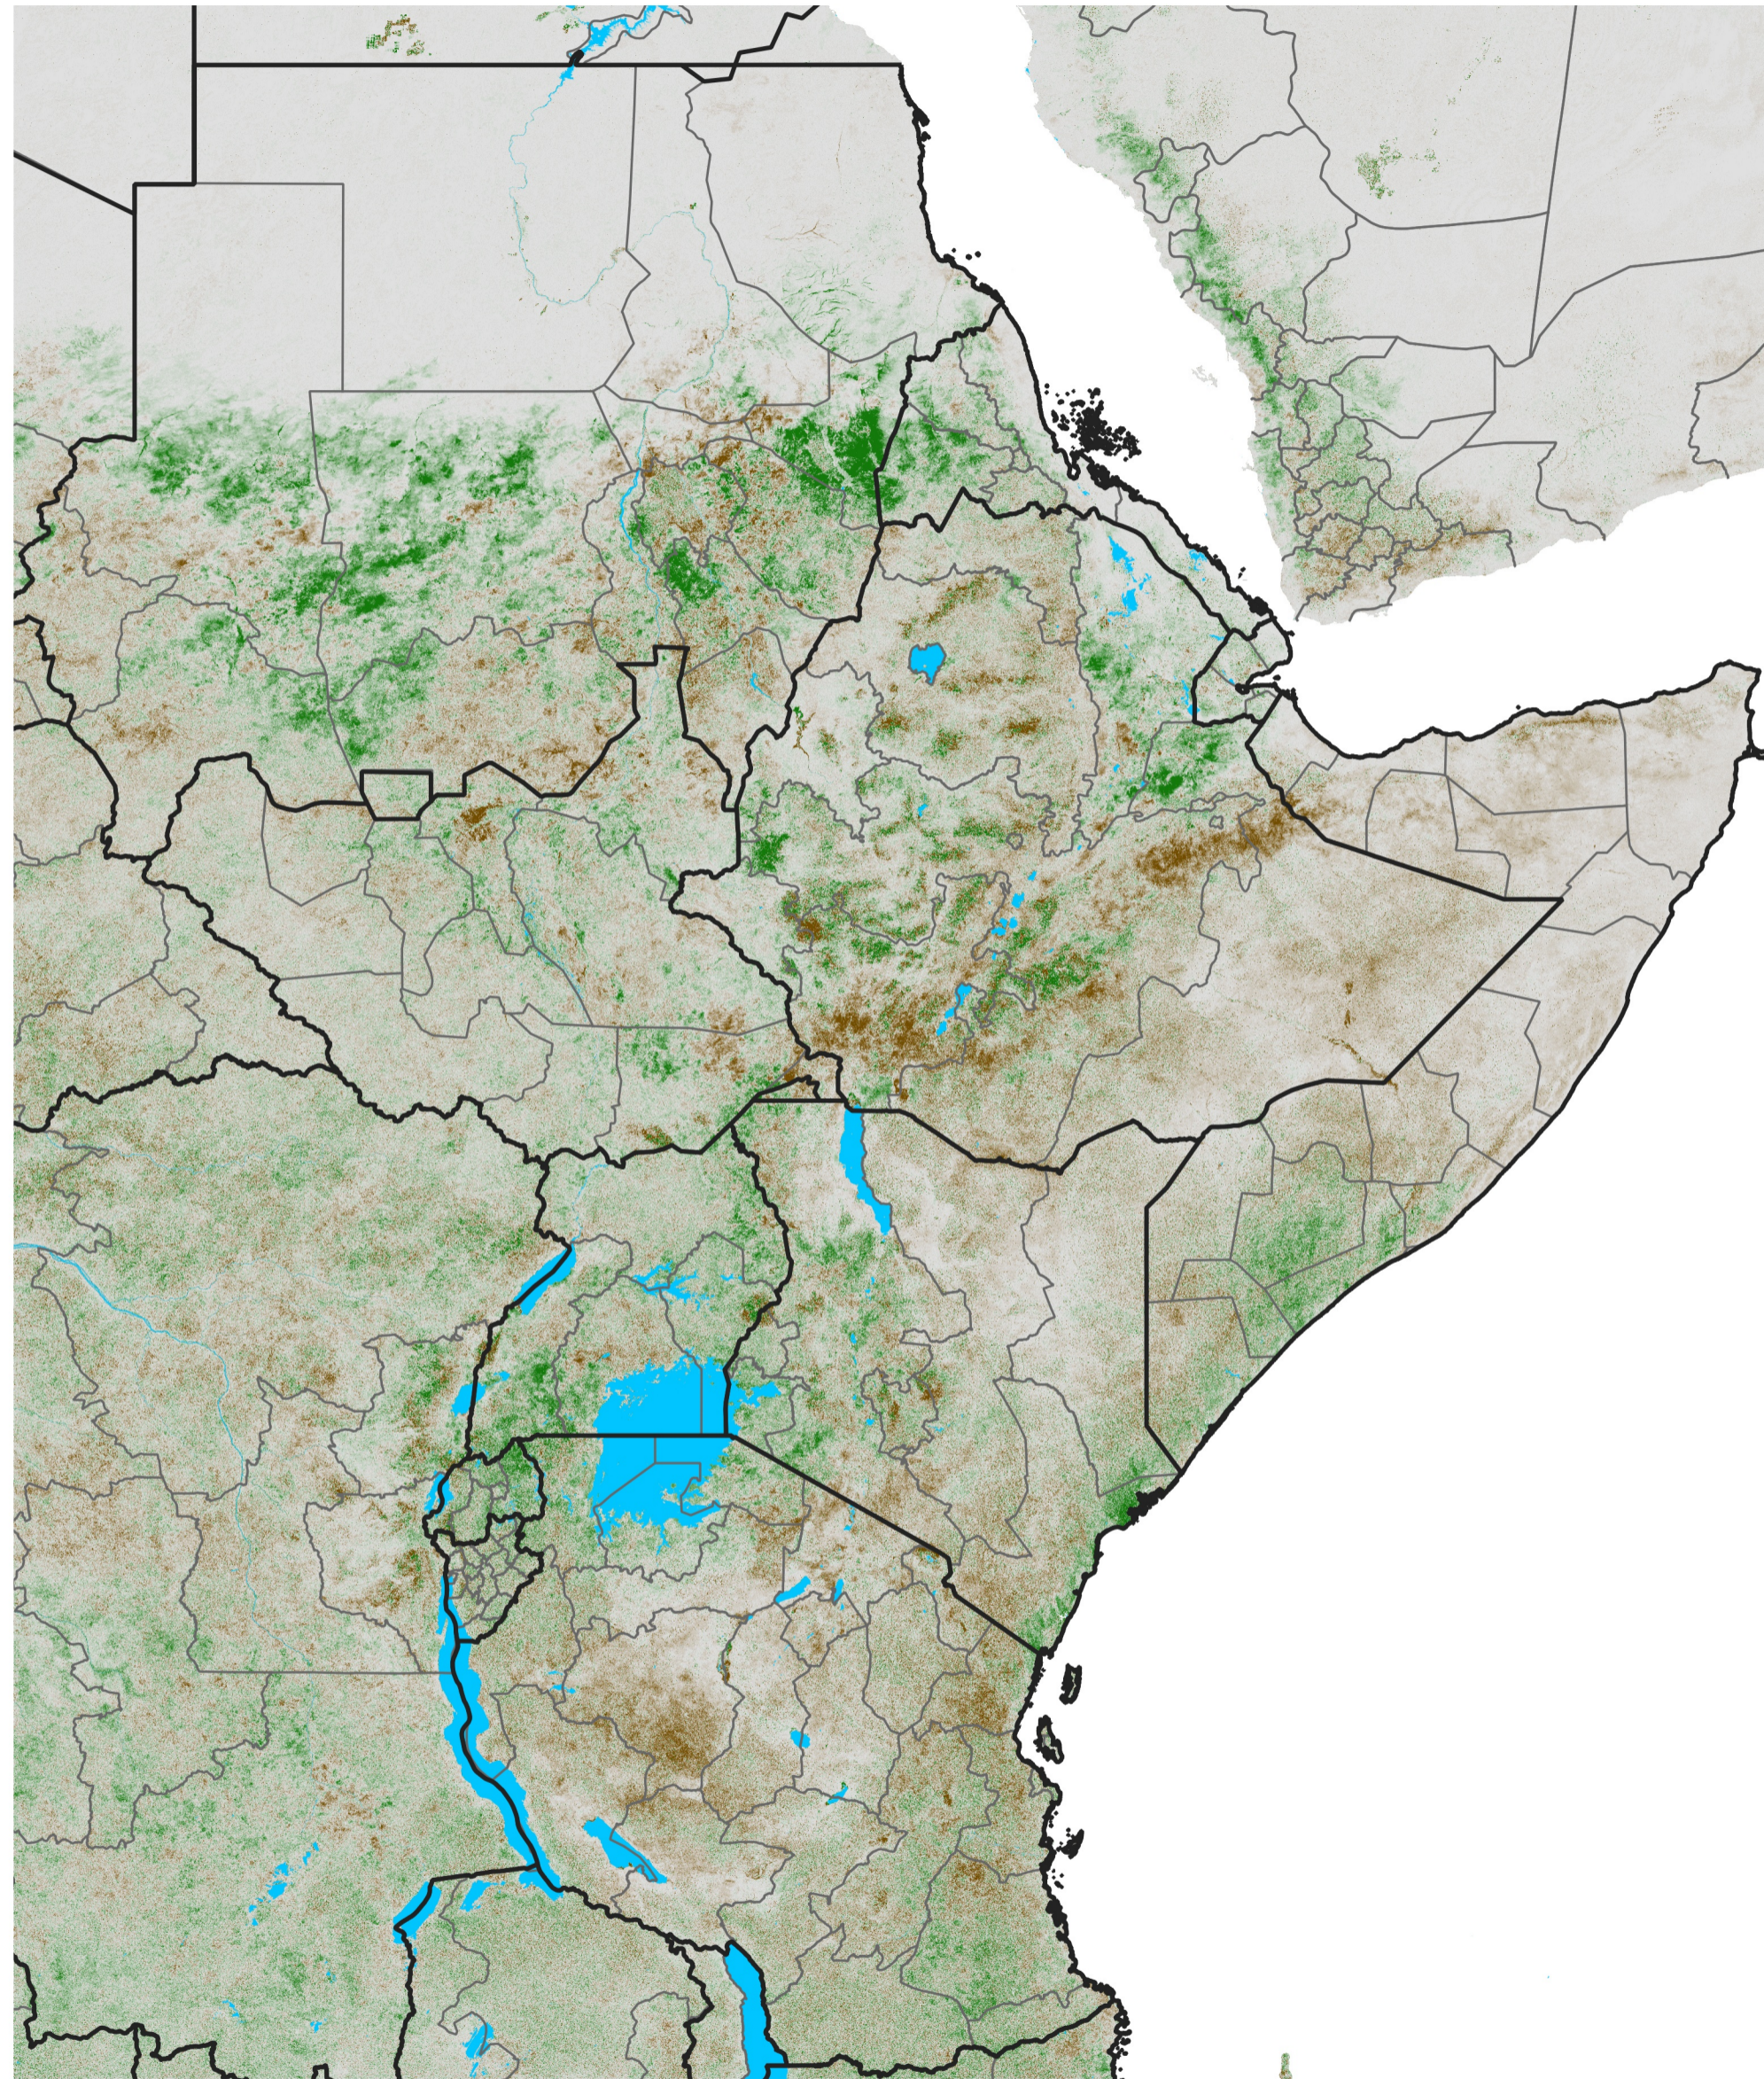

East Africa NDVI Difference

2022 minus 2021

Period 49 / Aug 26 - Sep 05, 2022

NDVI Difference

< -0.3 -0.2 -0.1 -0.05 0.05 0.1 0.2 >0.3

Negative

No Difference

Positive