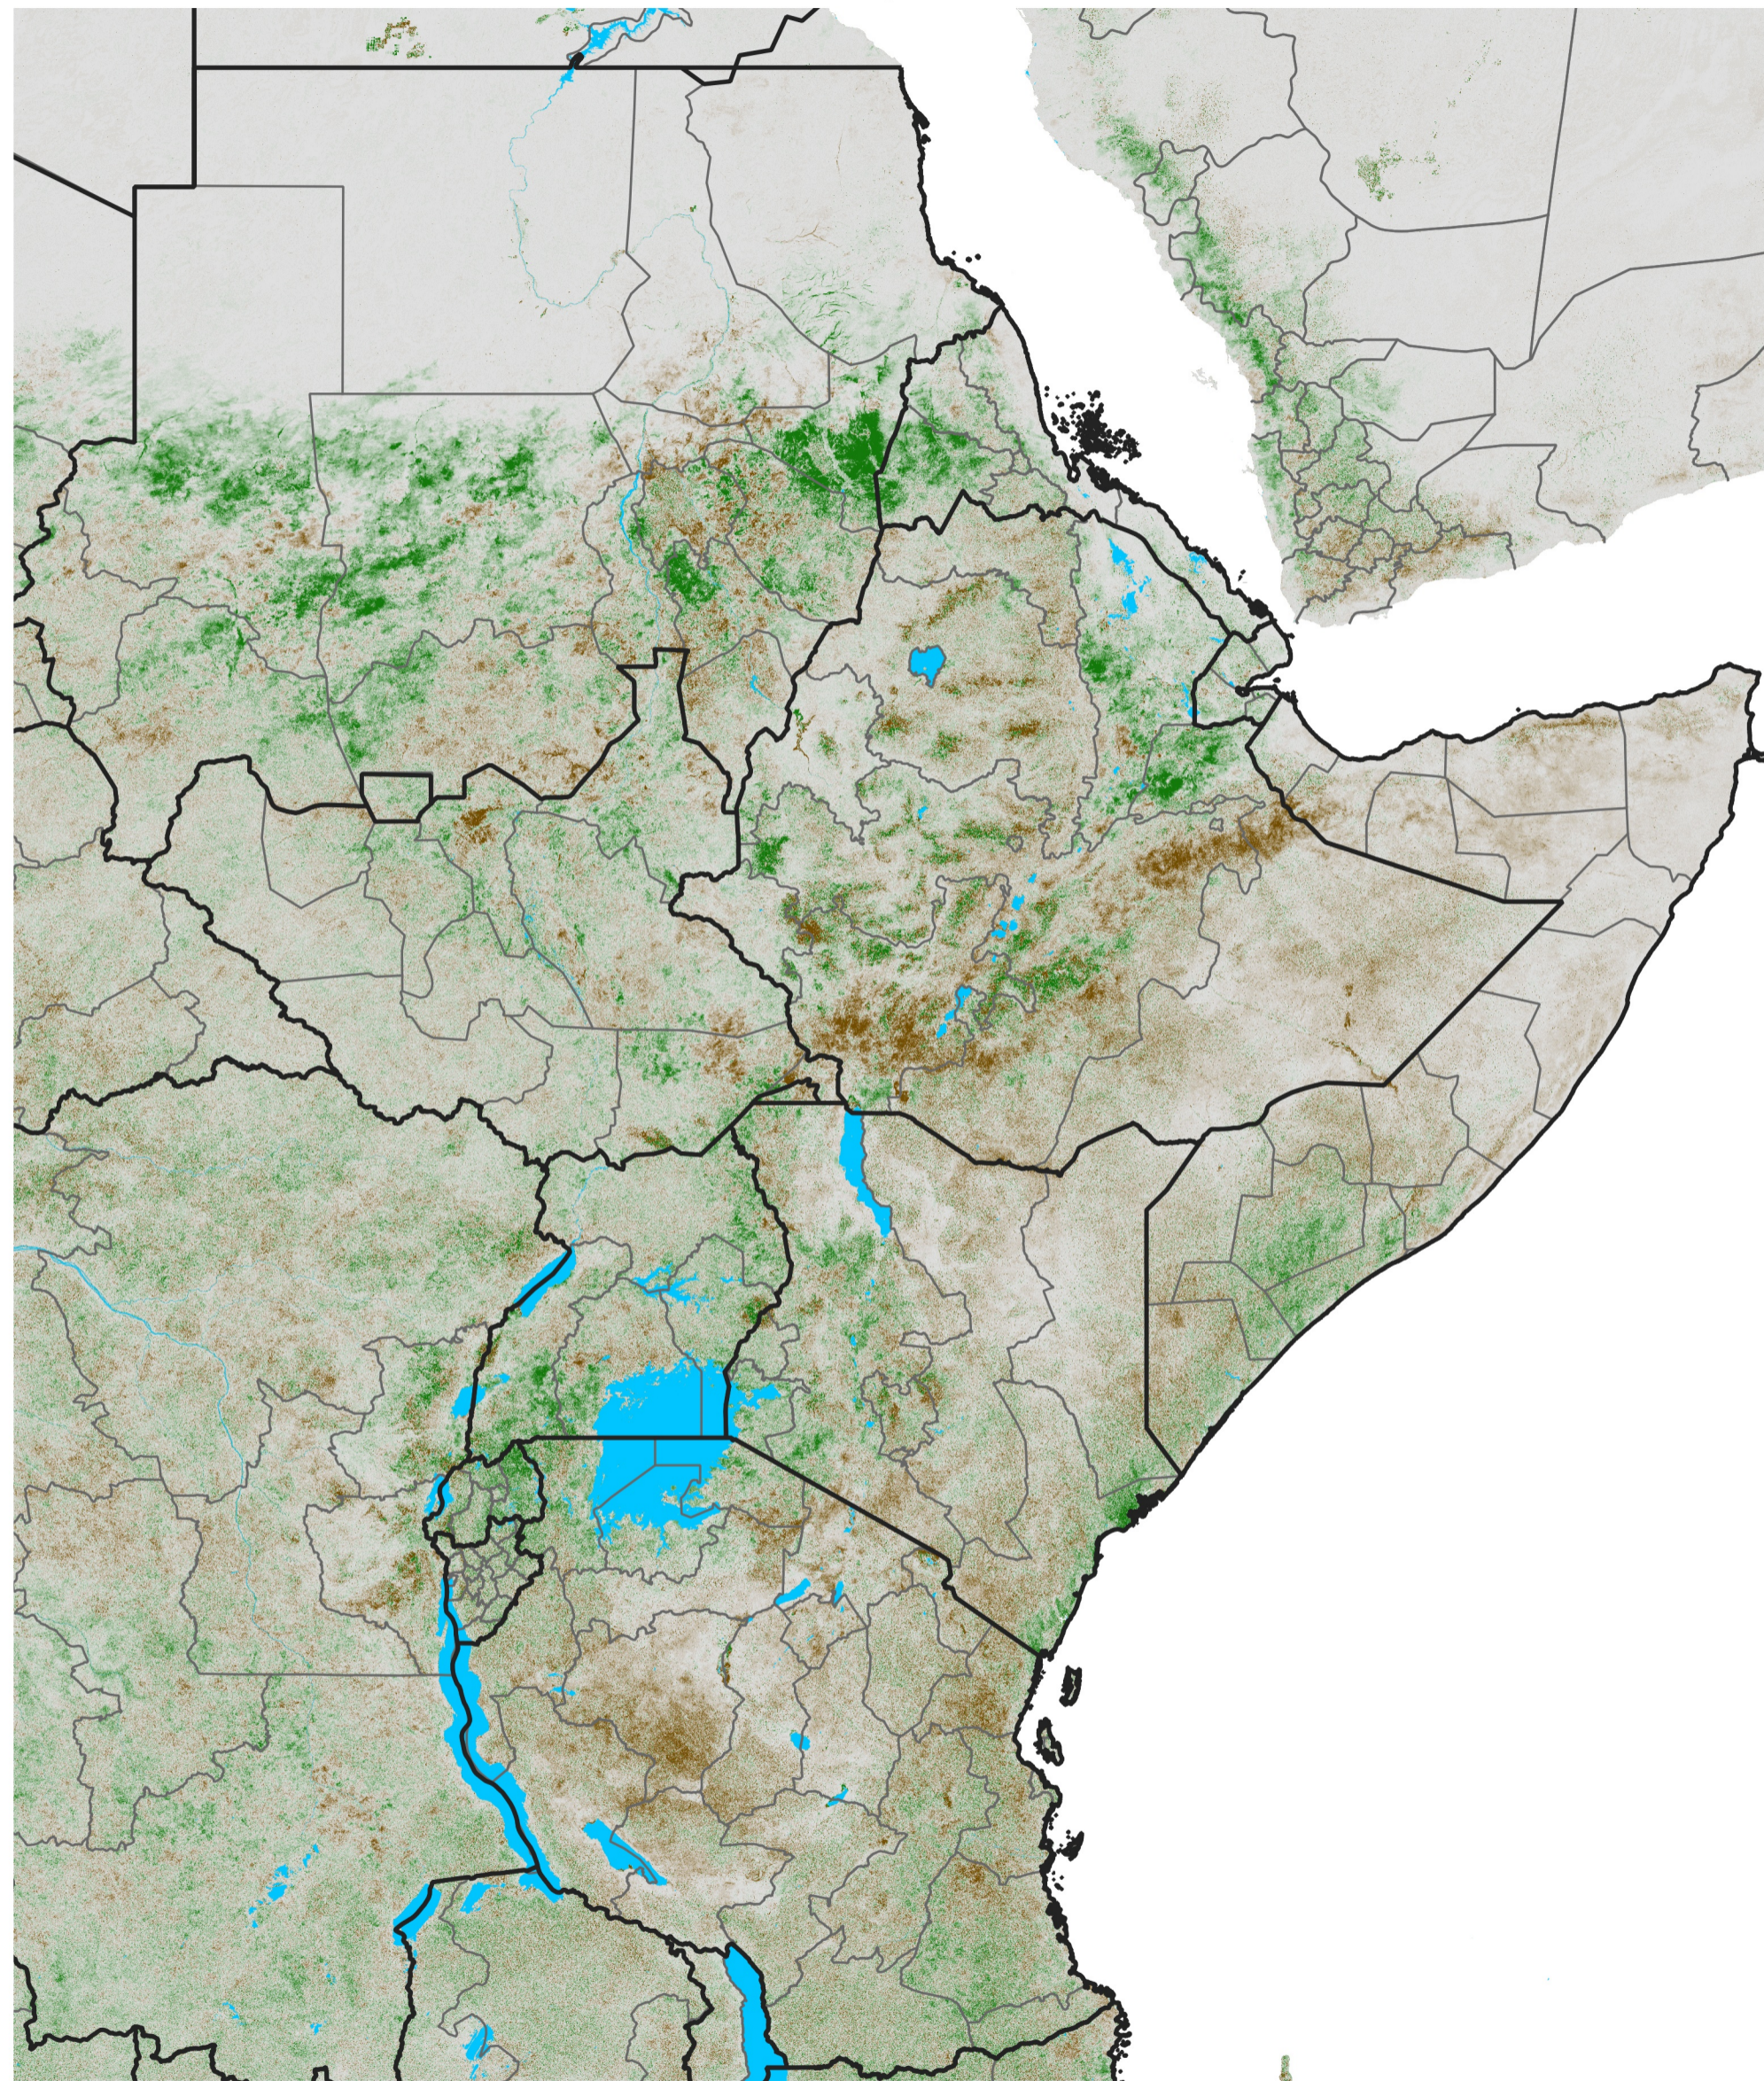

# East Africa NDVI Difference

2022 minus 2021

Period 50 / Sep 01 - 10, 2022

## NDVI Difference

< -0.3   -0.2   -0.1   -0.05   0.05   0.1   0.2   >0.3

Negative

No Difference

Positive