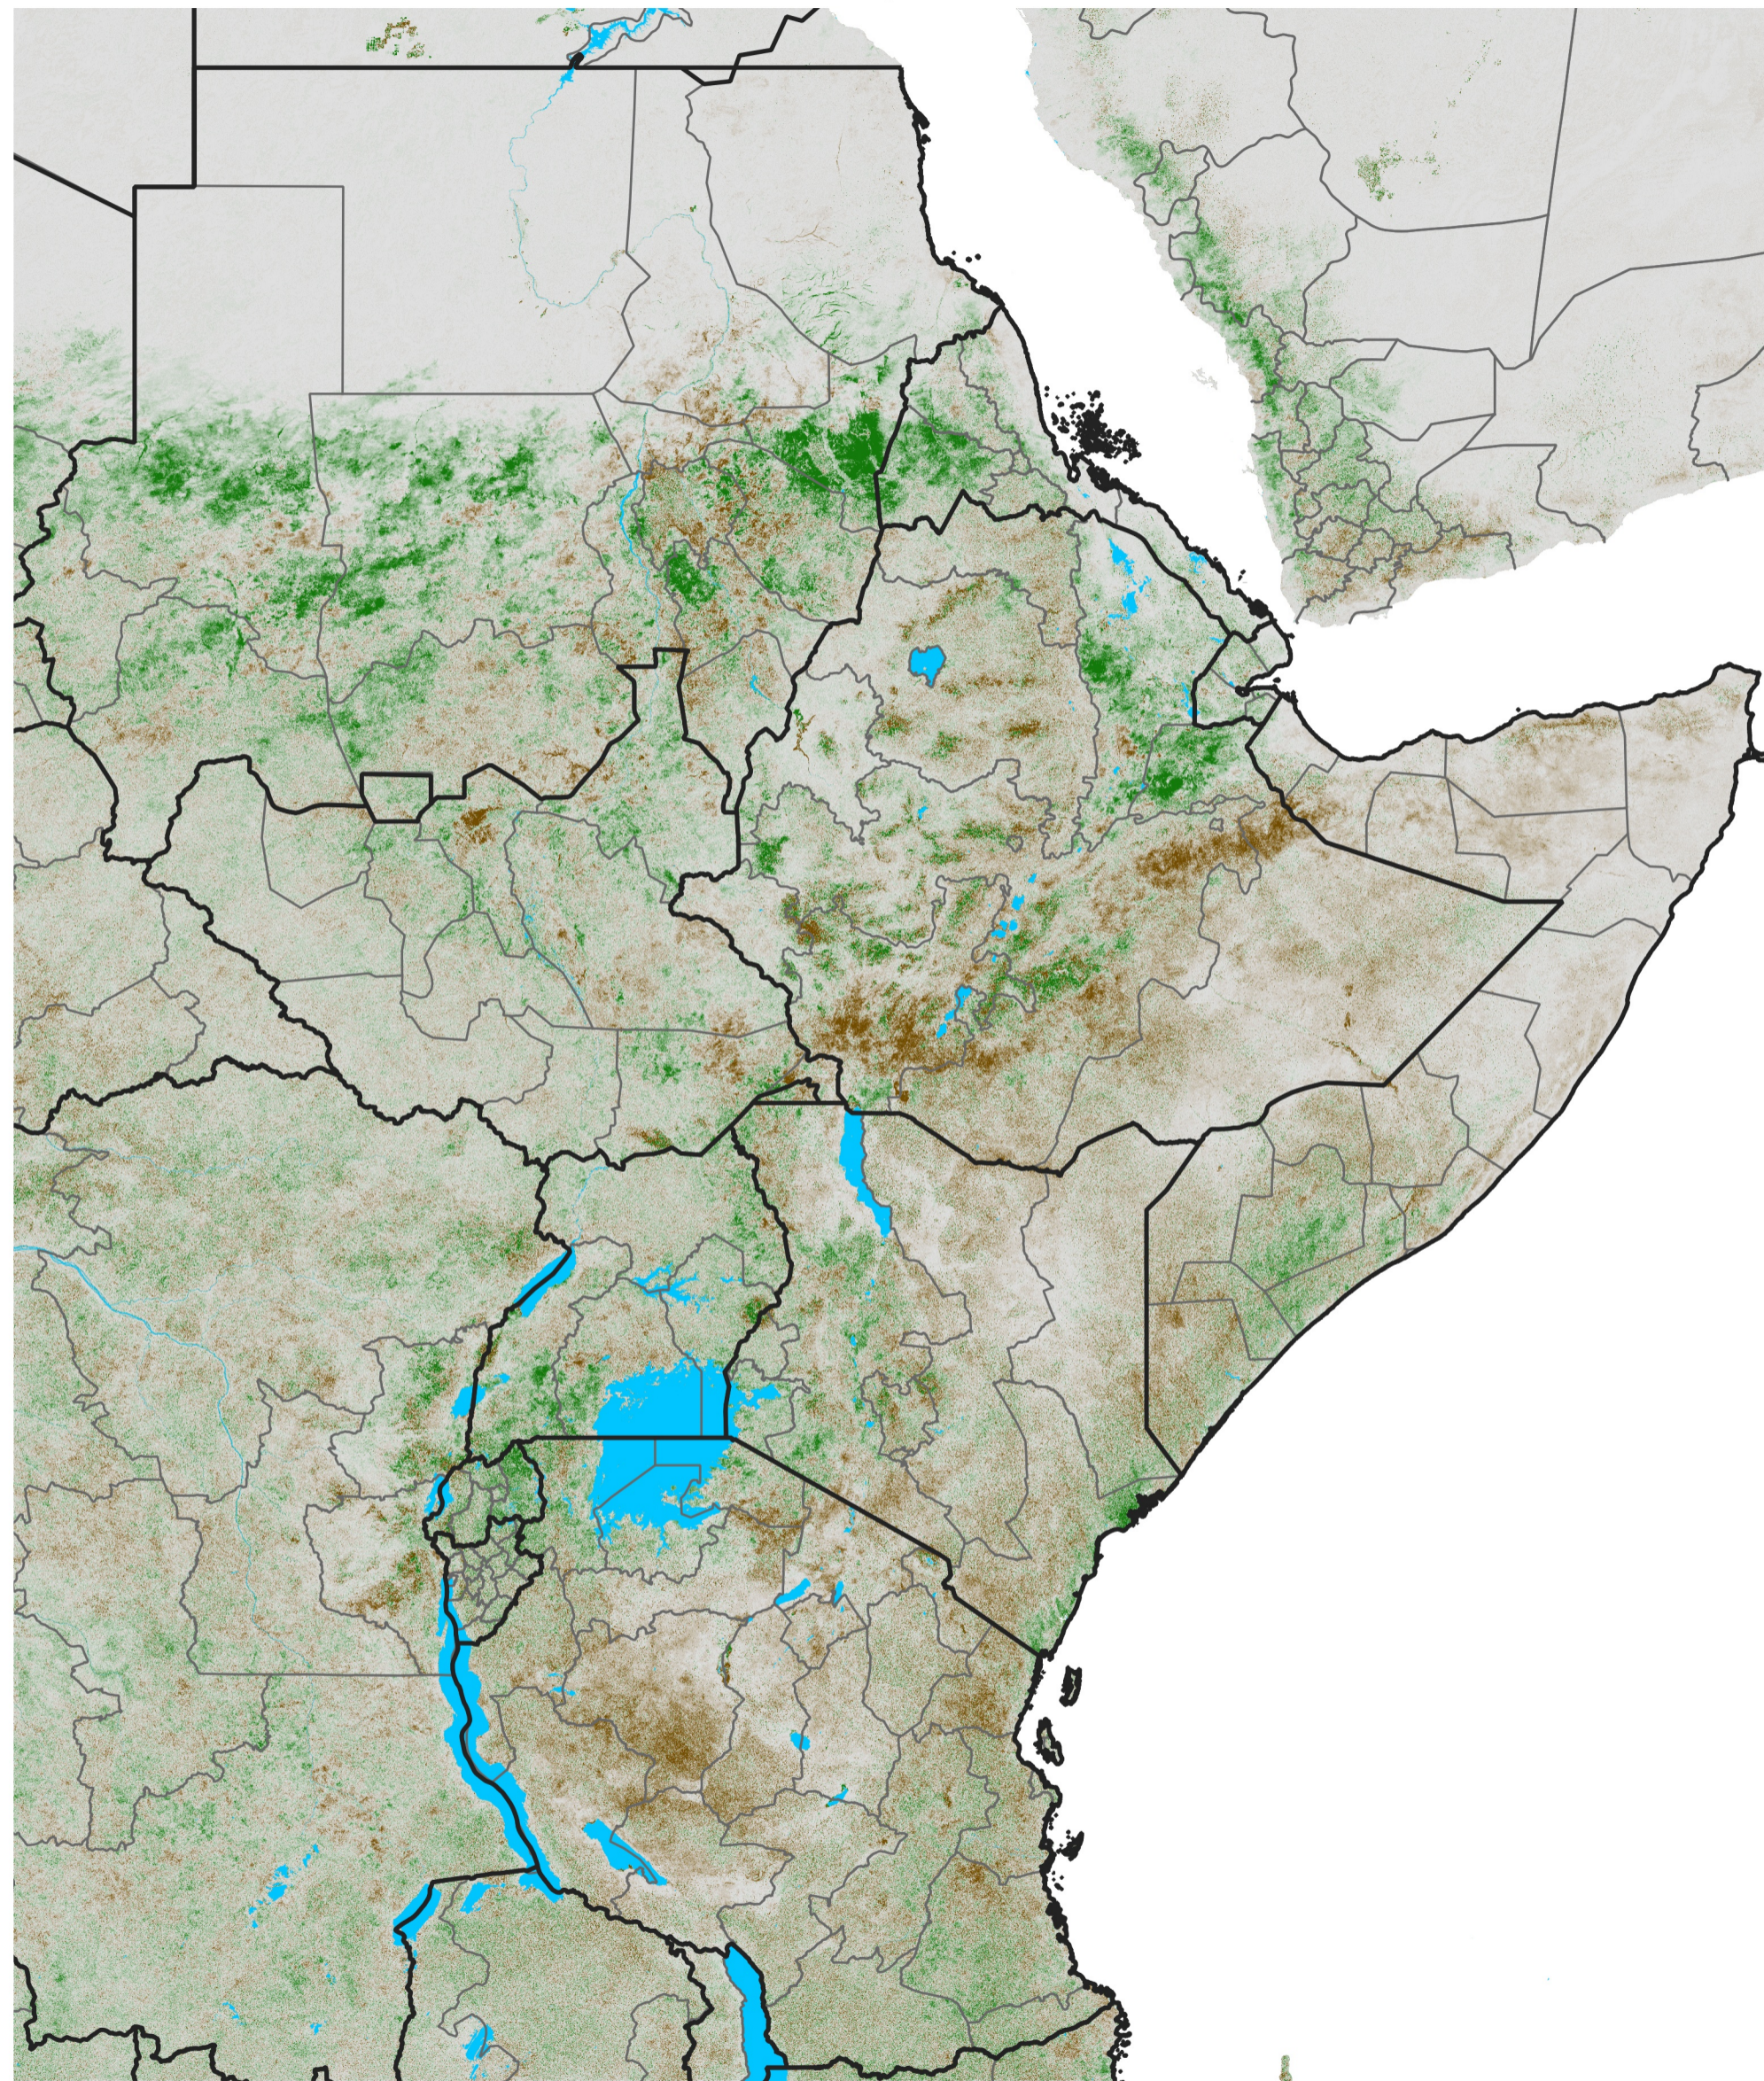

# East Africa NDVI Difference

2022 minus 2021

Period 51 / Sep 06 - 15, 2022

## NDVI Difference

< -0.3   -0.2   -0.1   -0.05   0.05   0.1   0.2   >0.3

Negative

No Difference

Positive