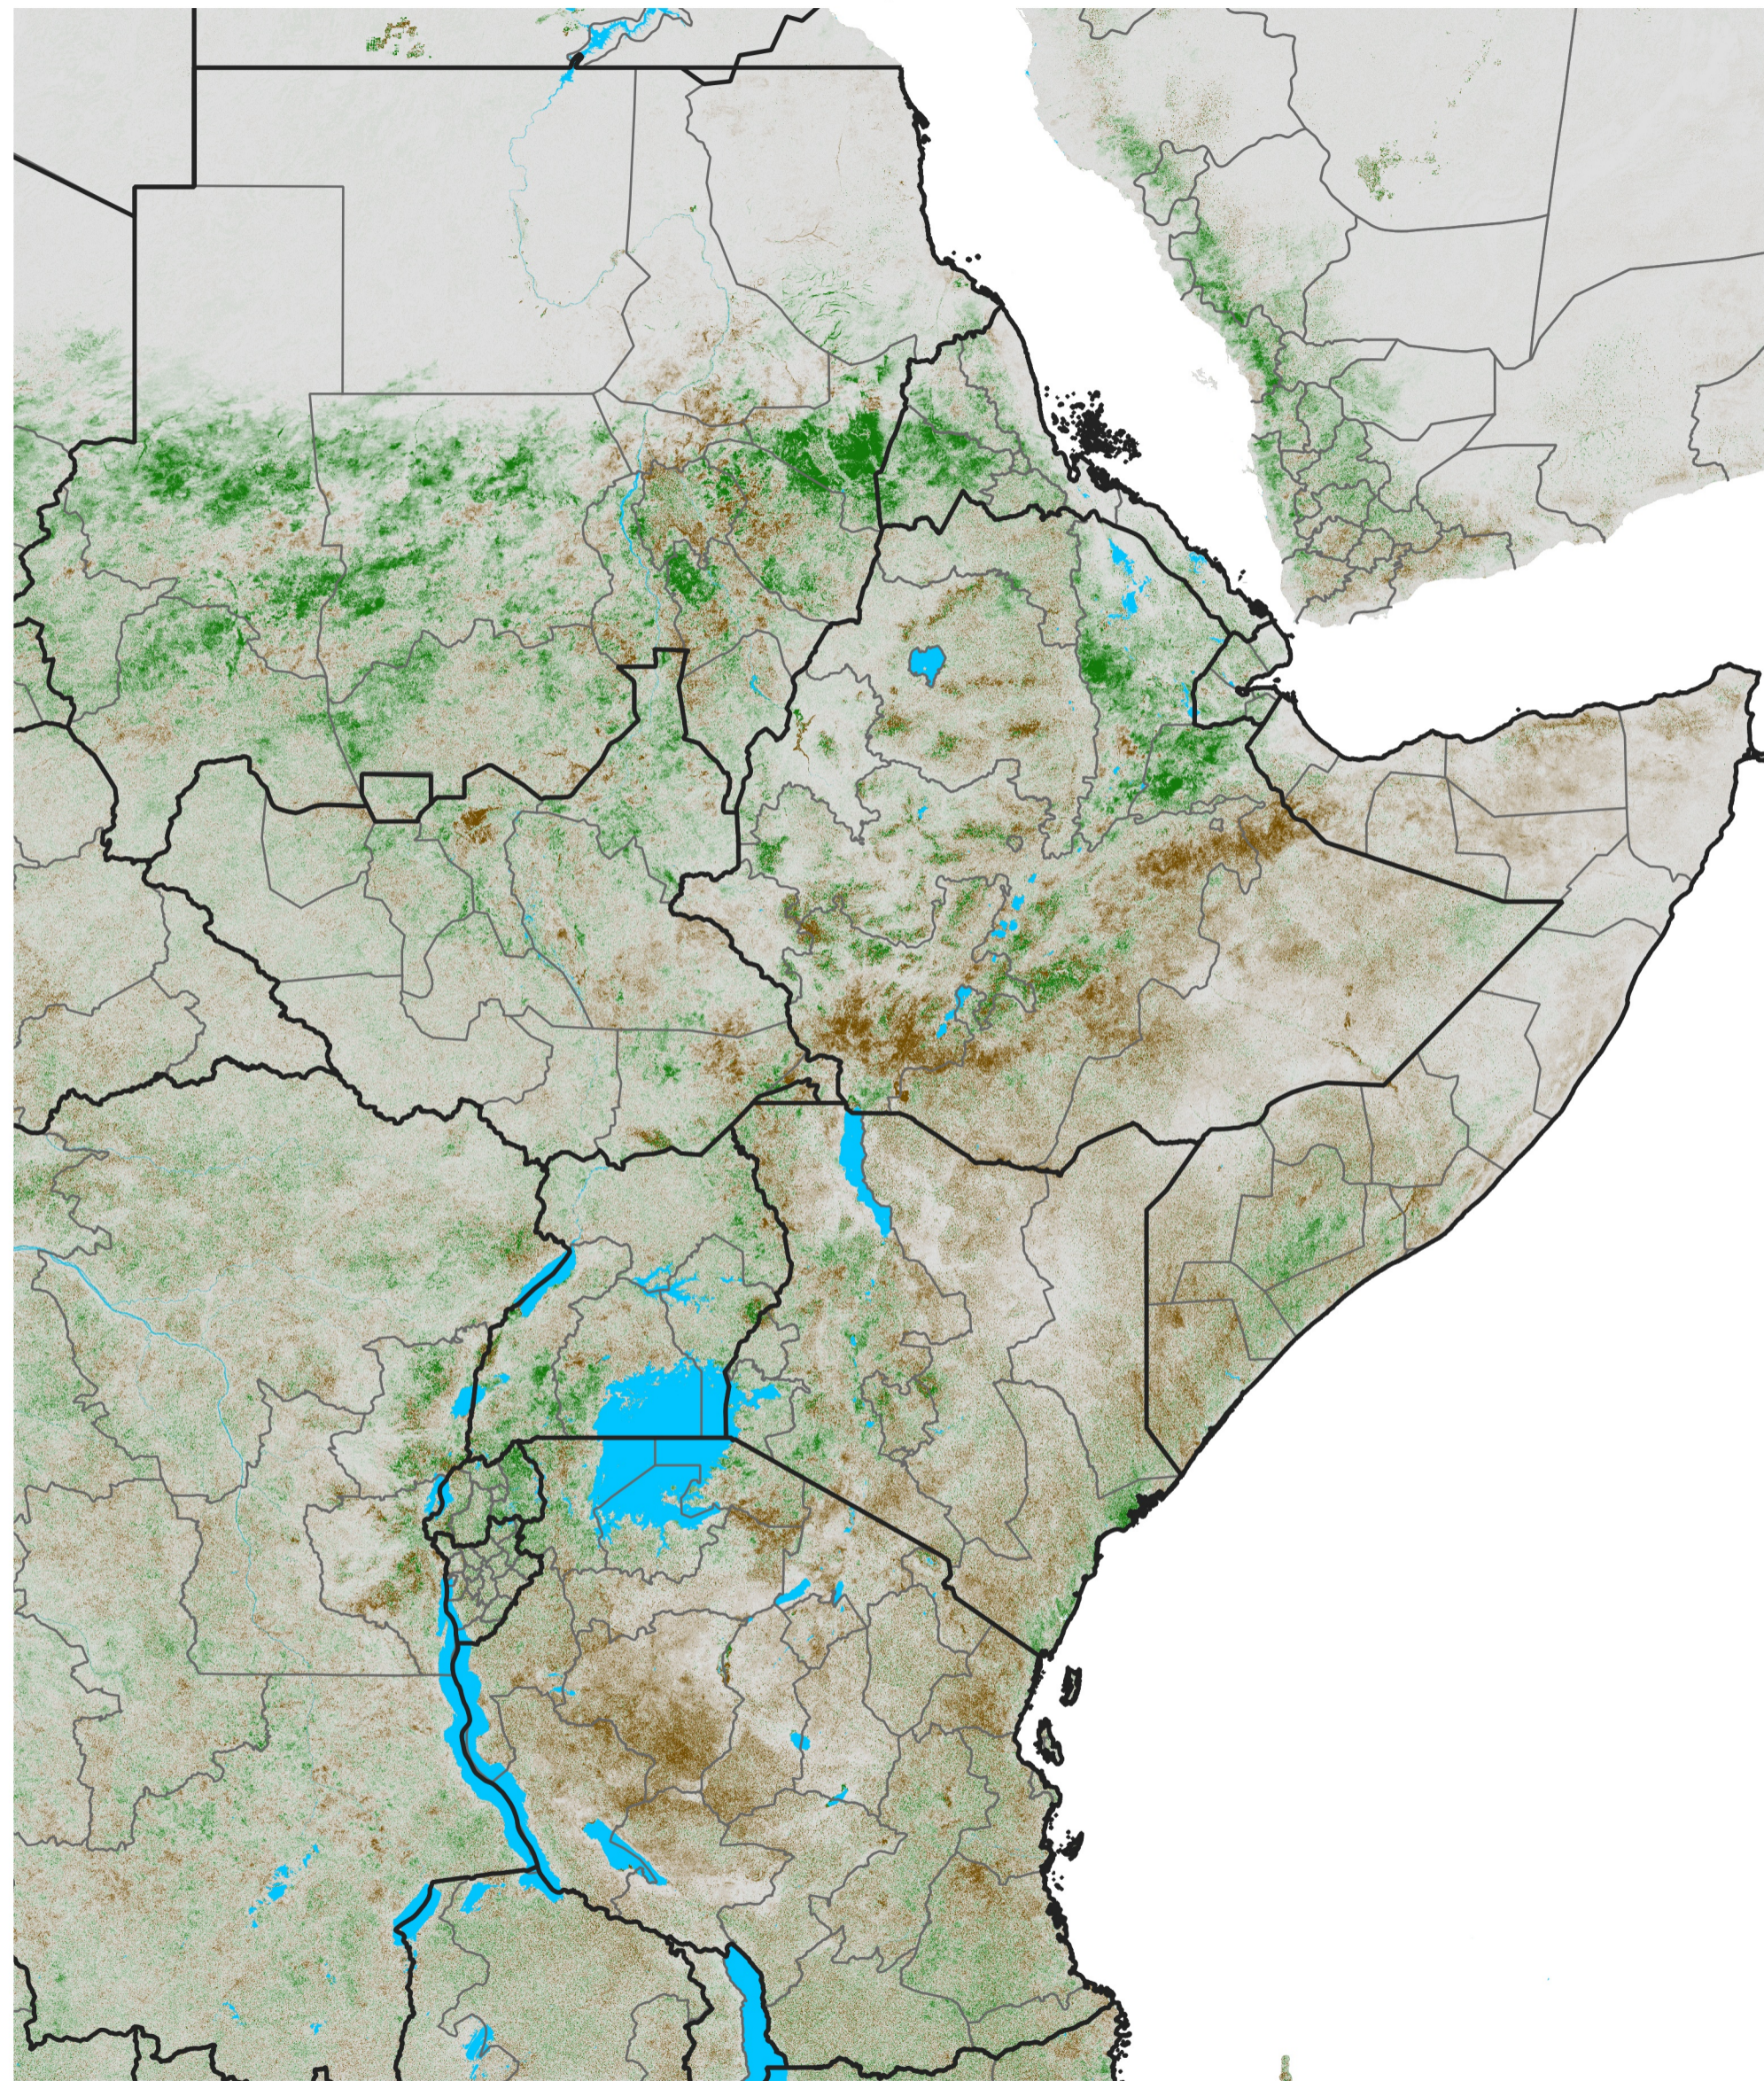

East Africa NDVI Difference

2022 minus 2021

Period 52 / Sep 11 - 20, 2022

NDVI Difference

< -0.3 -0.2 -0.1 -0.05 0.05 0.1 0.2 >0.3

Negative

No Difference

Positive