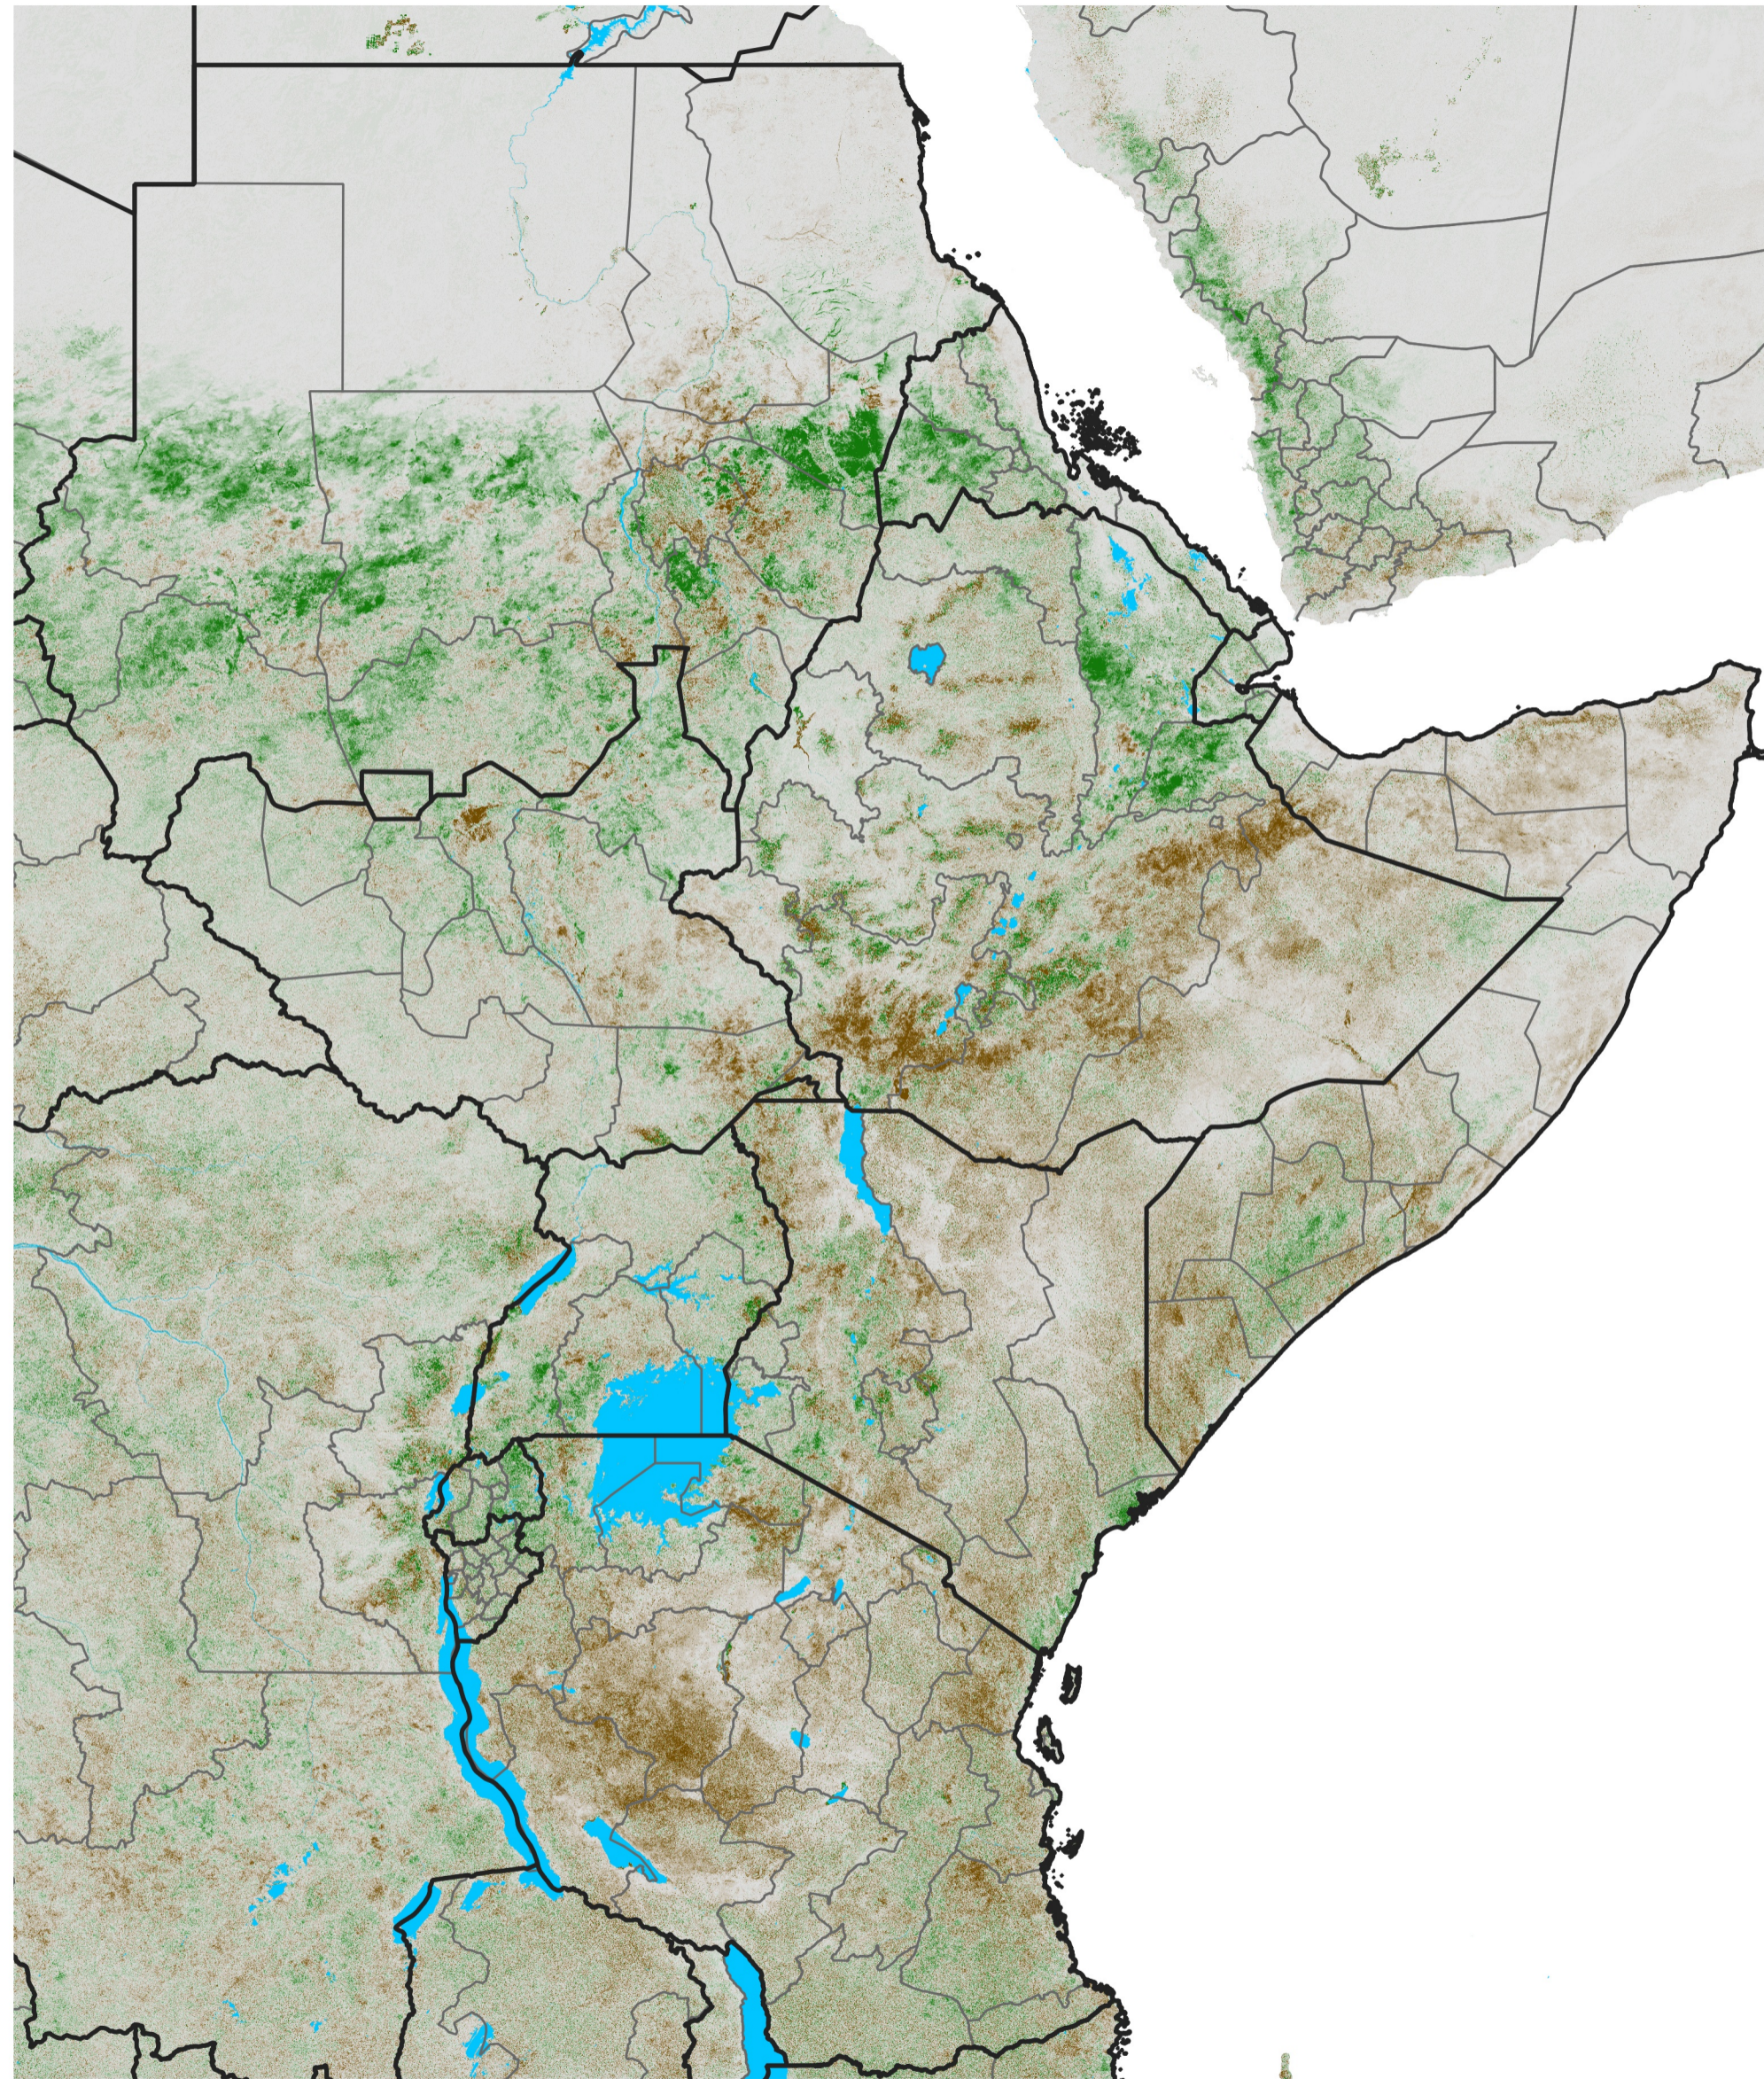

East Africa NDVI Difference

2022 minus 2021

Period 53 / Sep 16 - 25, 2022

NDVI Difference

< -0.3 -0.2 -0.1 -0.05 0.05 0.1 0.2 >0.3

Negative

No Difference

Positive