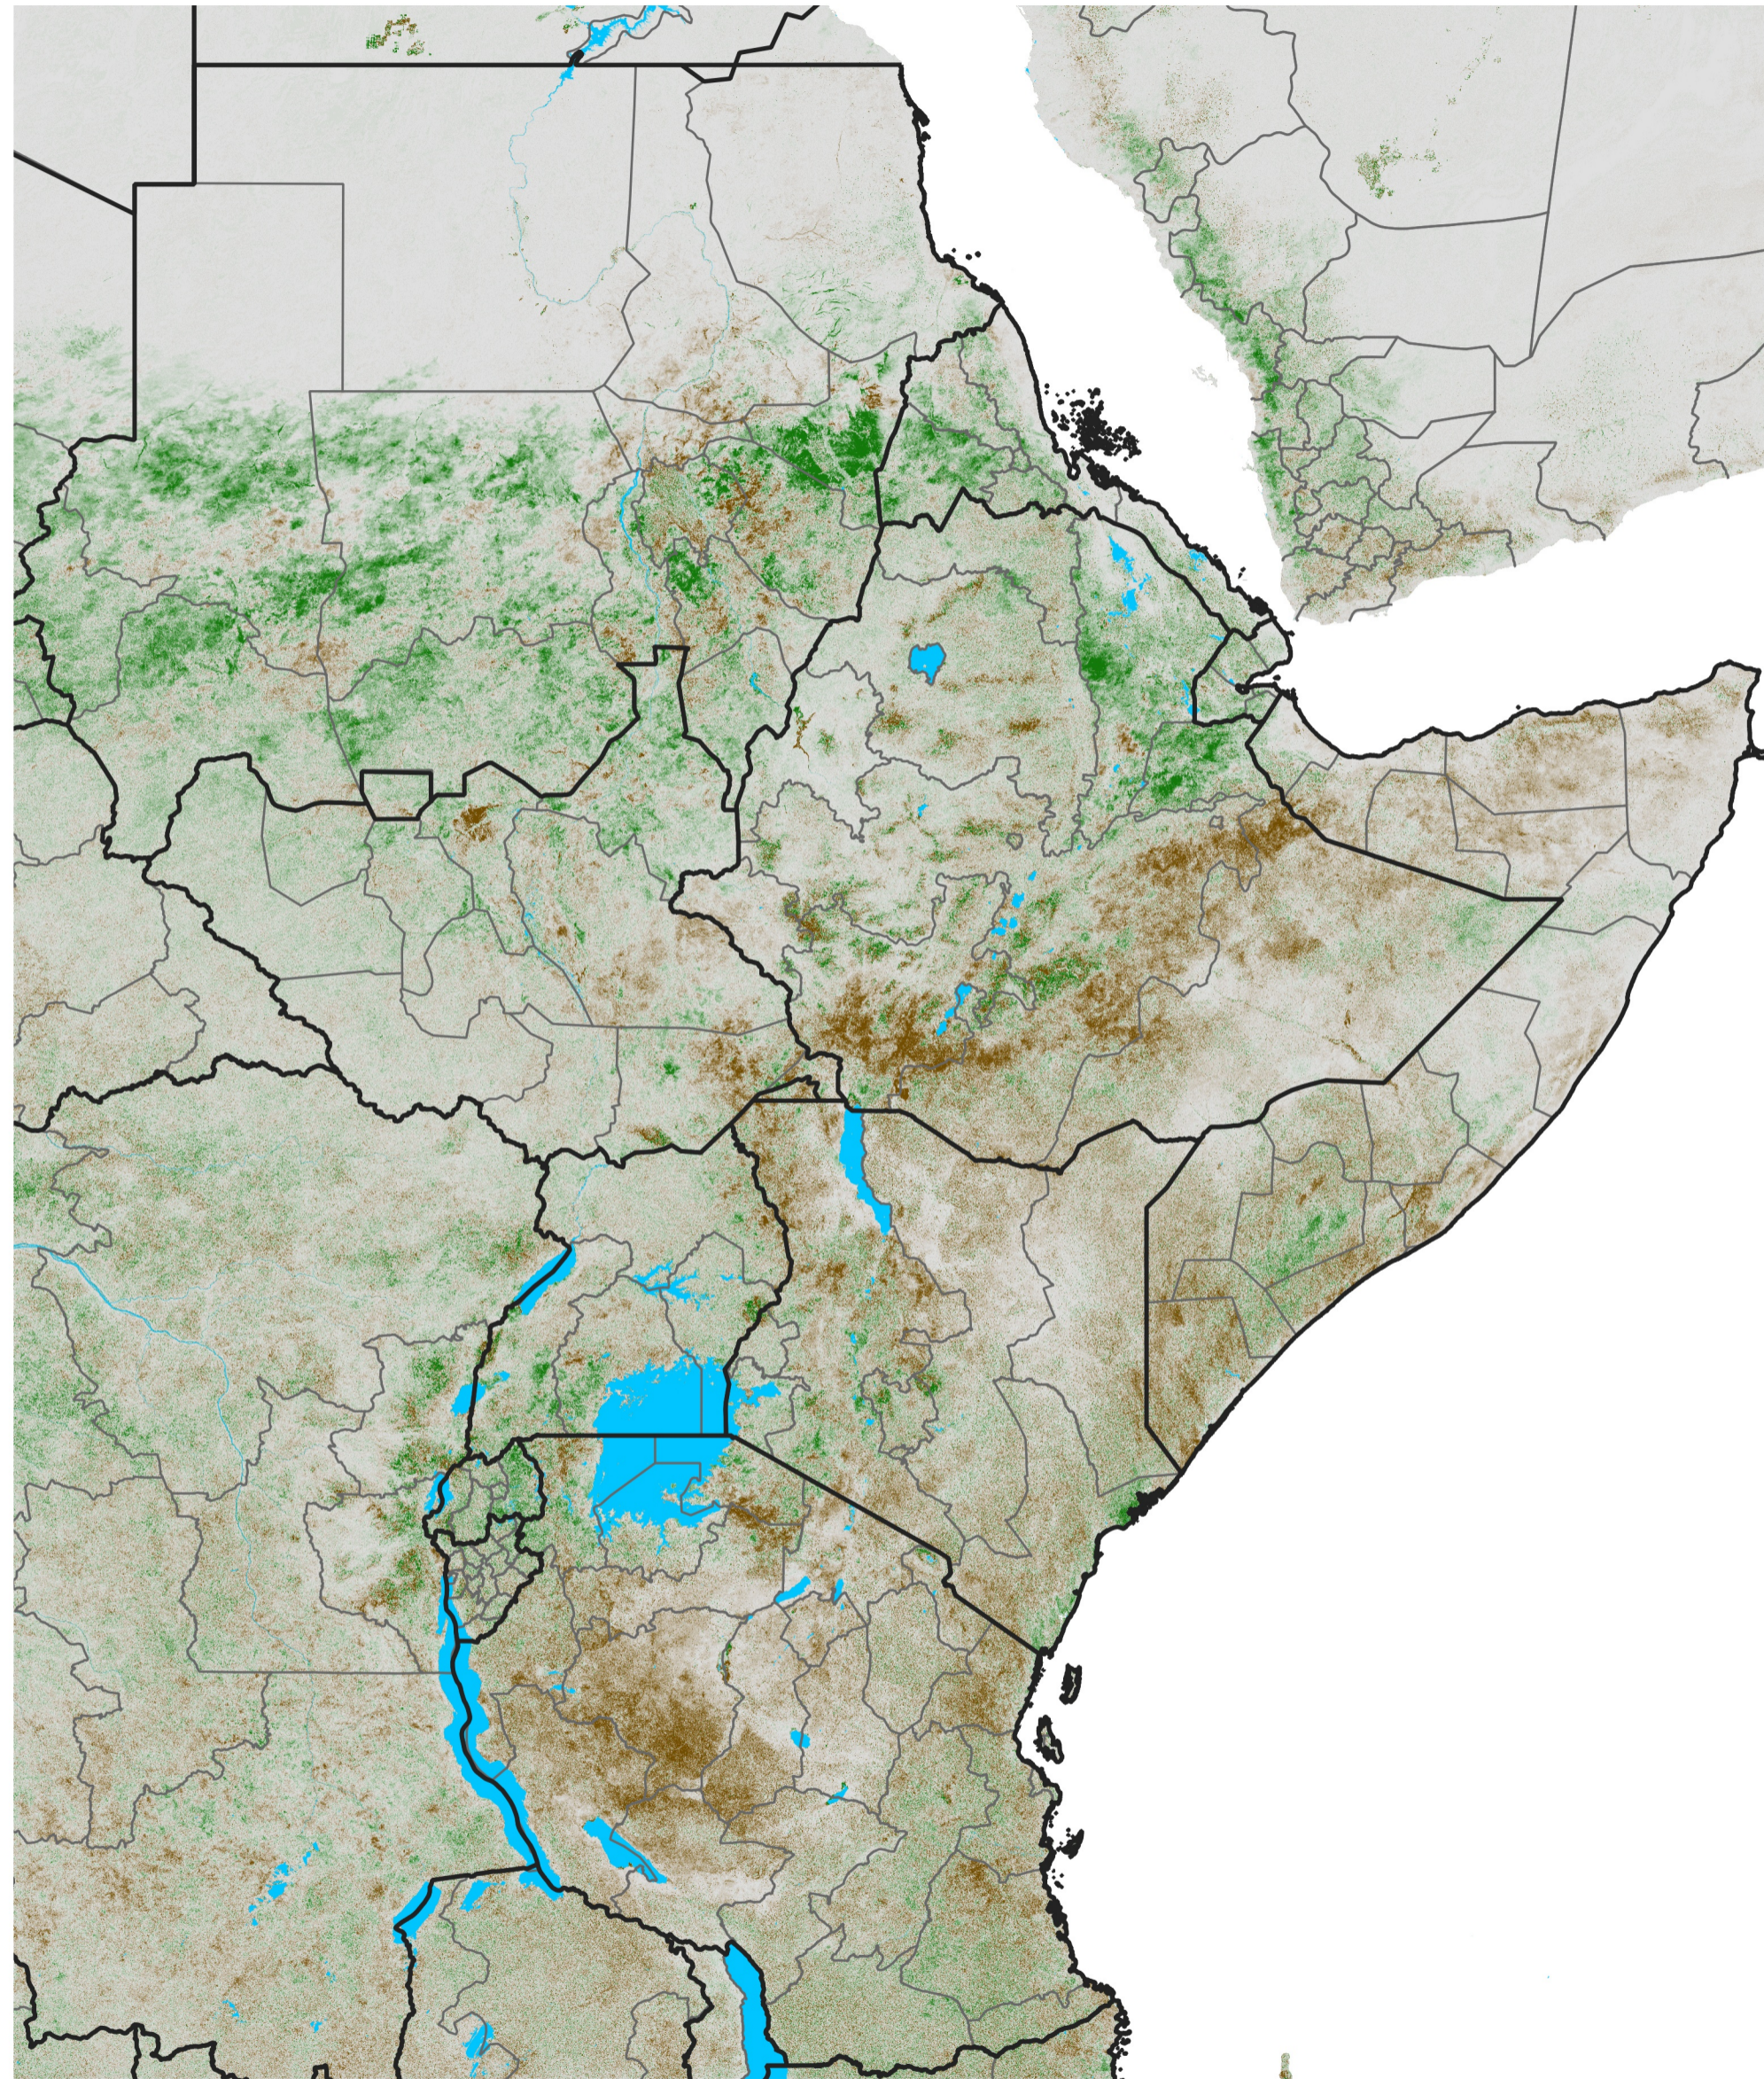

East Africa NDVI Difference

2022 minus 2021

Period 54 / Sep 21 - 30, 2022

NDVI Difference

< -0.3 -0.2 -0.1 -0.05 0.05 0.1 0.2 >0.3

Negative

No Difference

Positive