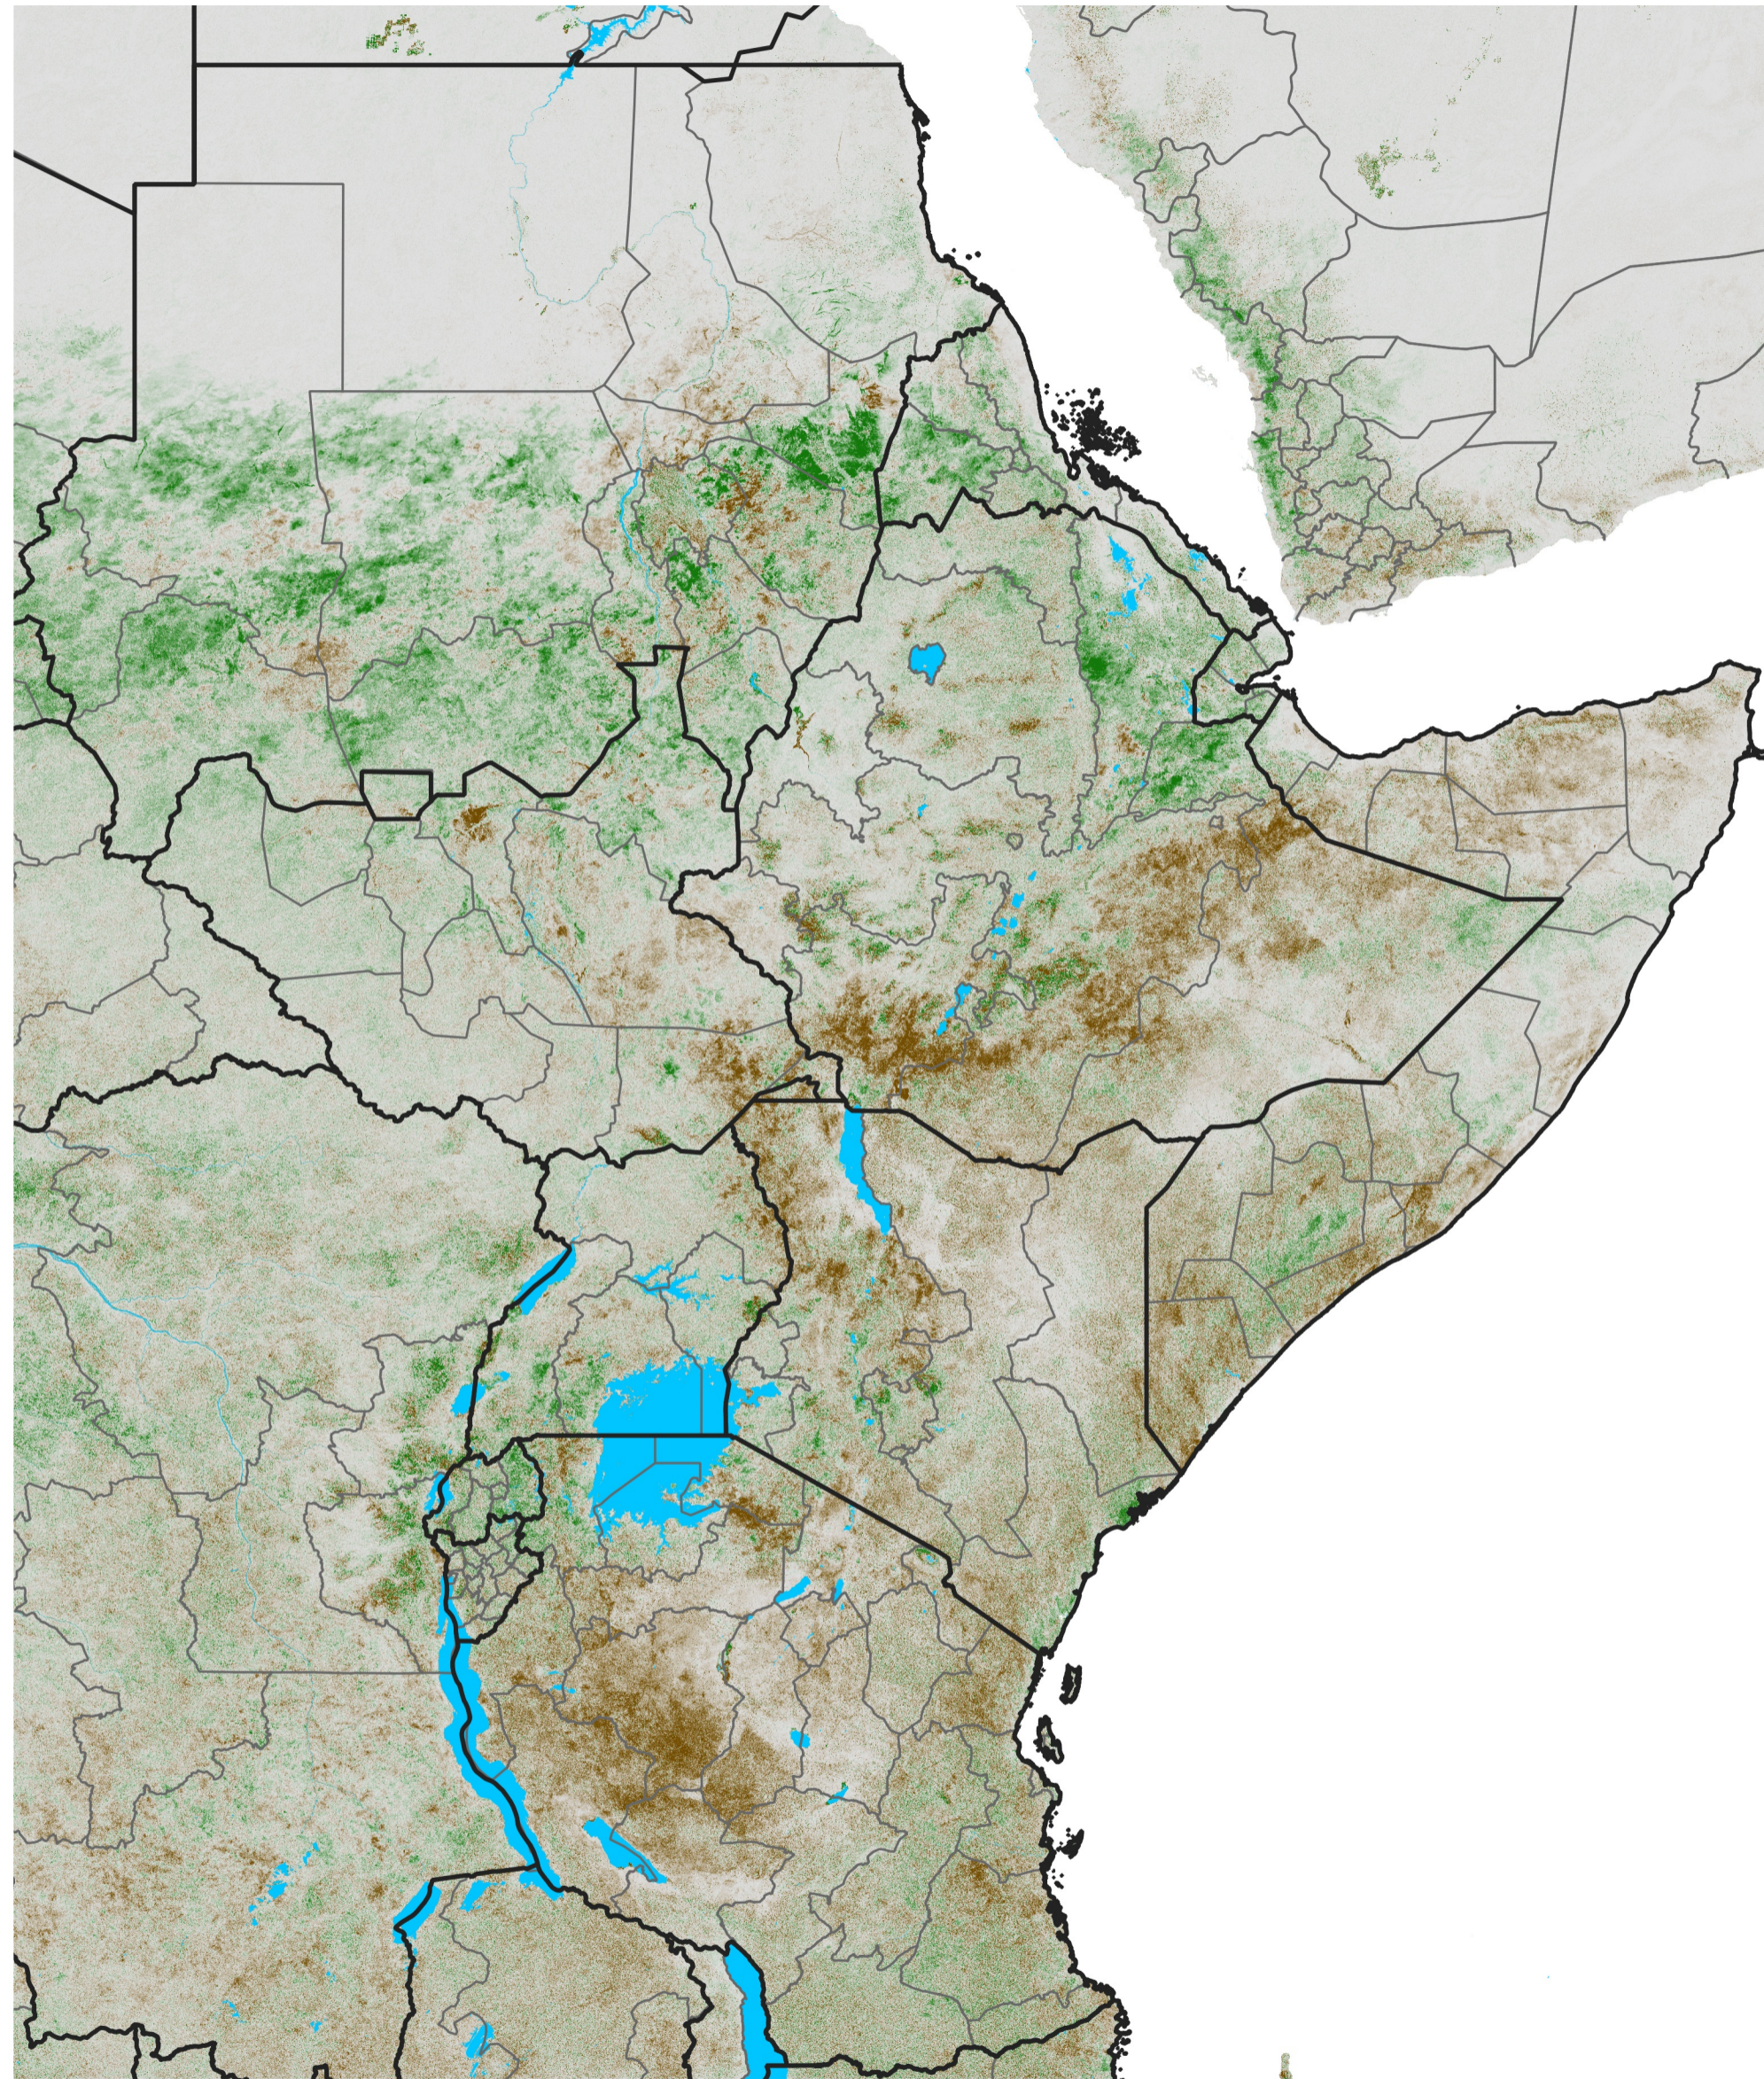

East Africa NDVI Difference

2022 minus 2021

Period 55 / Sep 26 - Oct 05, 2022

NDVI Difference

< -0.3 -0.2 -0.1 -0.05 0.05 0.1 0.2 >0.3

Negative

No Difference

Positive