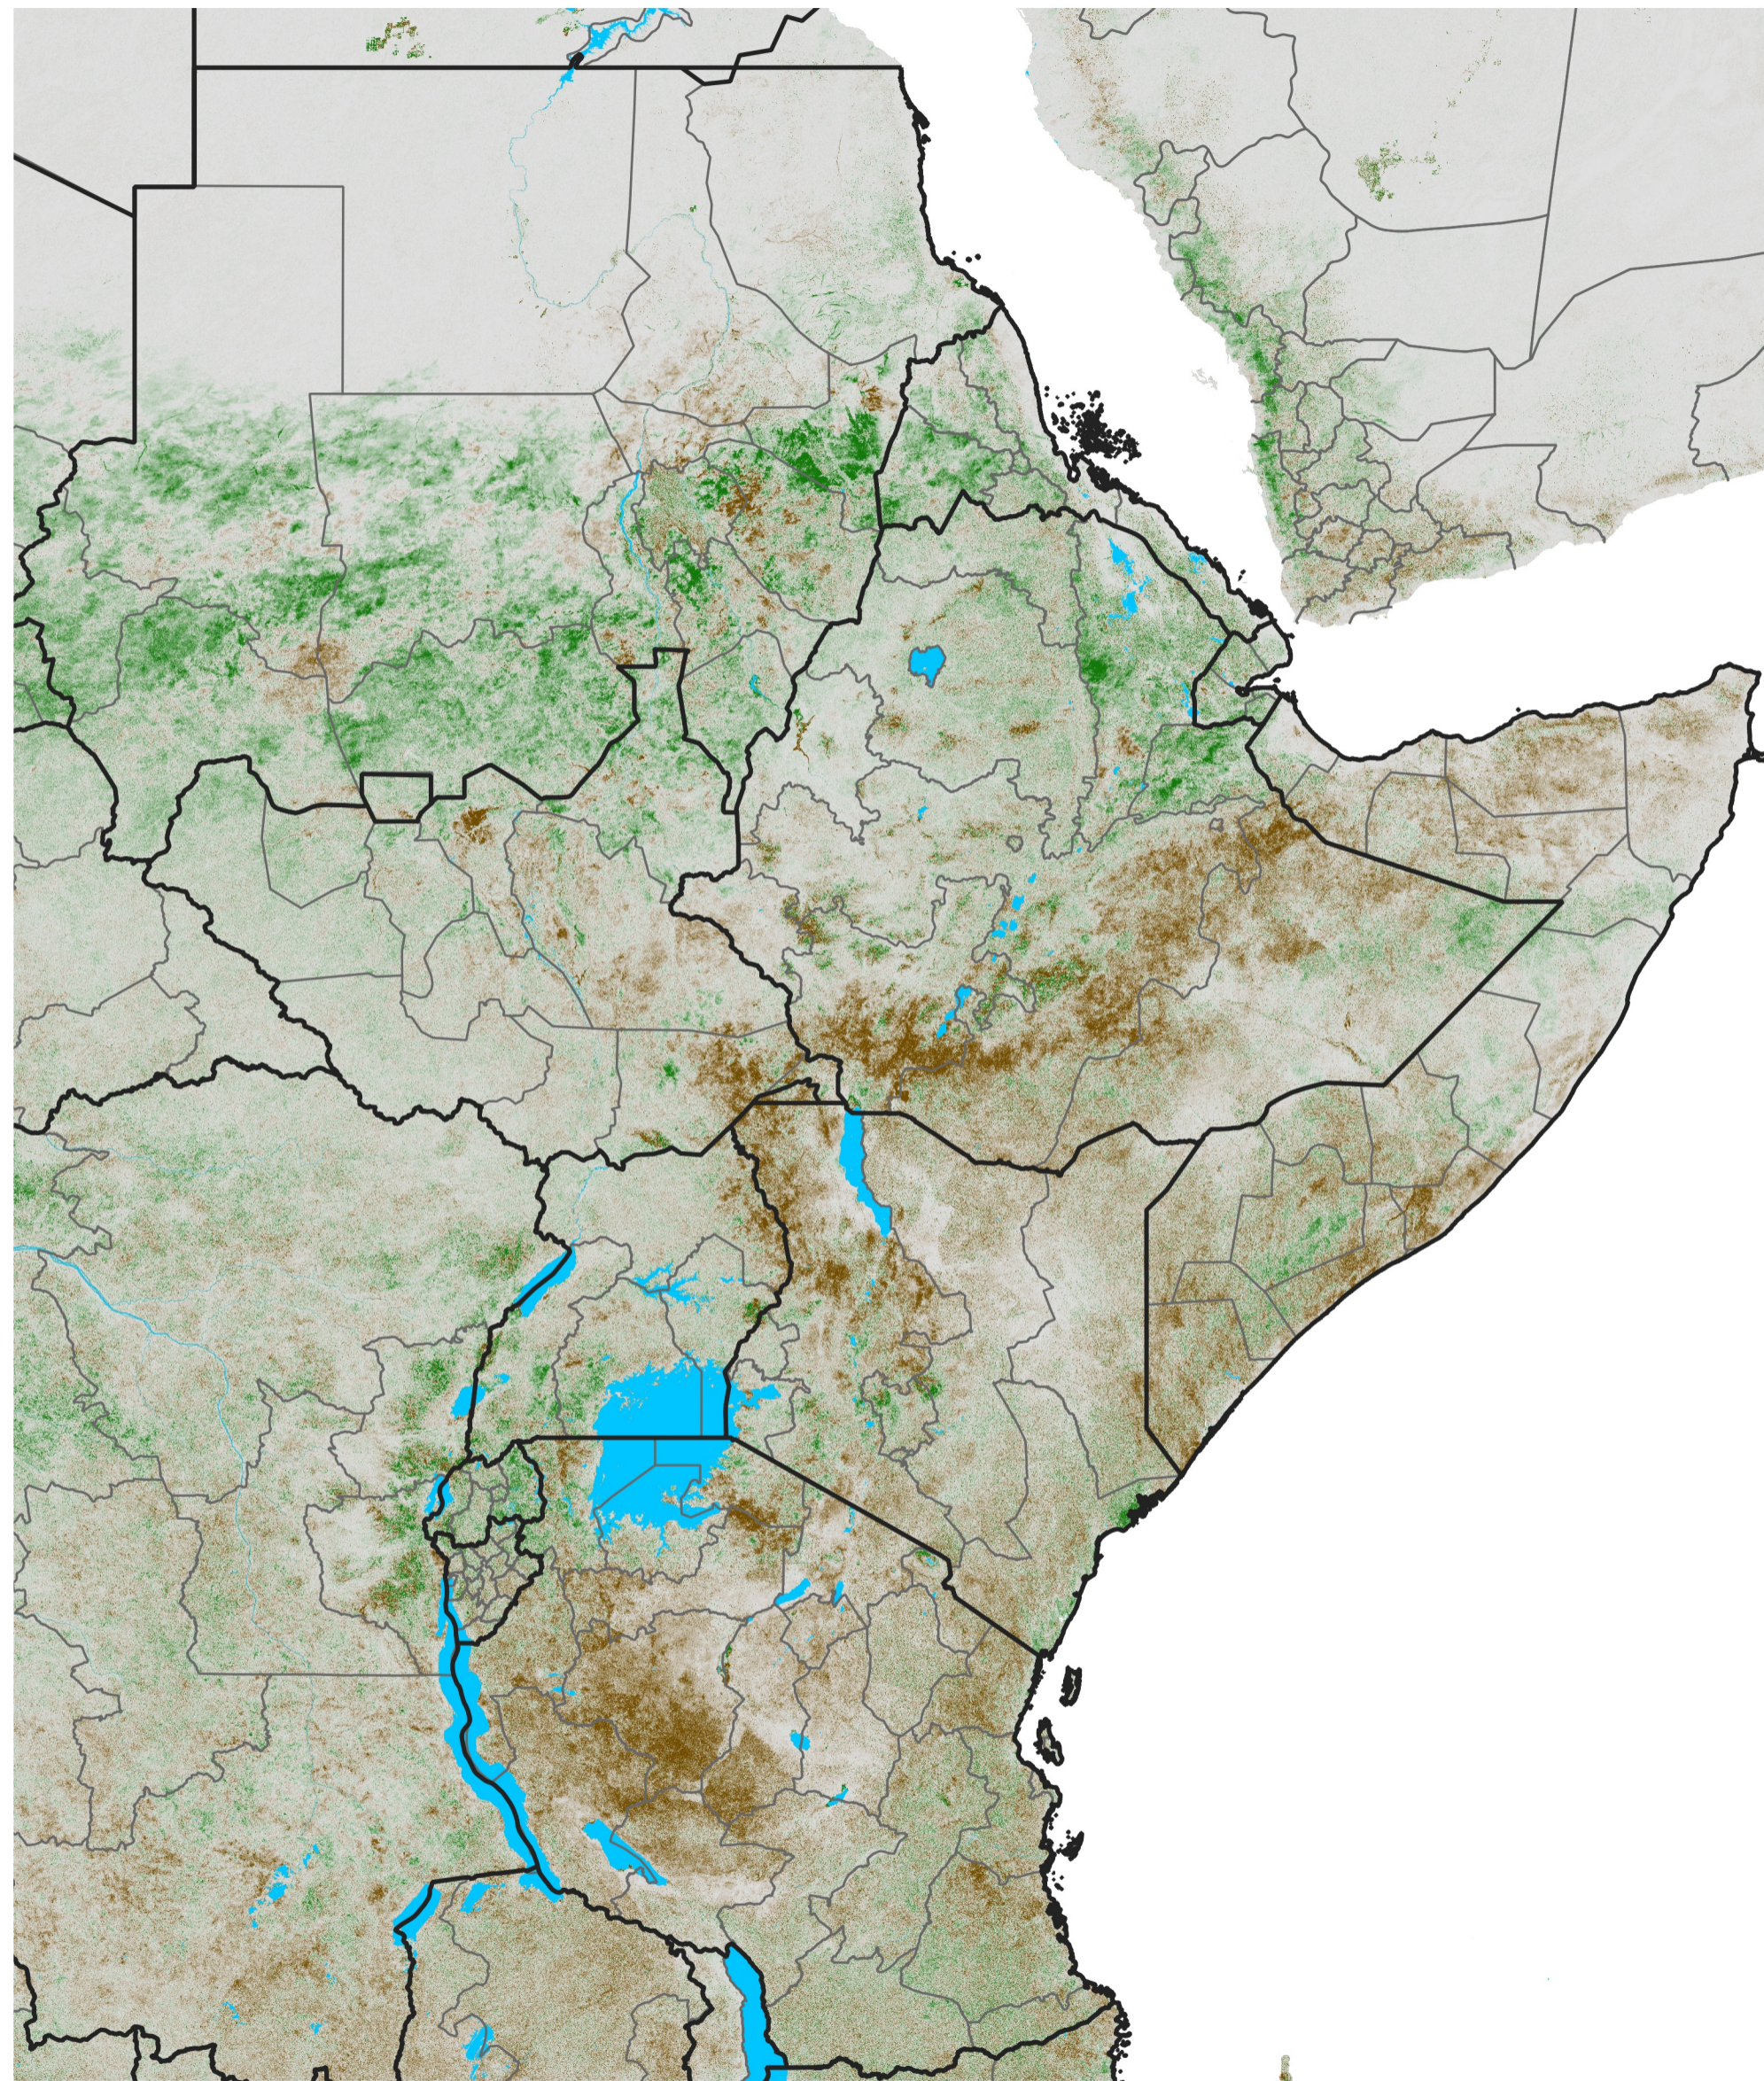

East Africa NDVI Difference

2022 minus 2021

Period 56 / Oct 01 - 10, 2022

NDVI Difference

< -0.3 -0.2 -0.1 -0.05 0.05 0.1 0.2 >0.3

Negative

No Difference

Positive