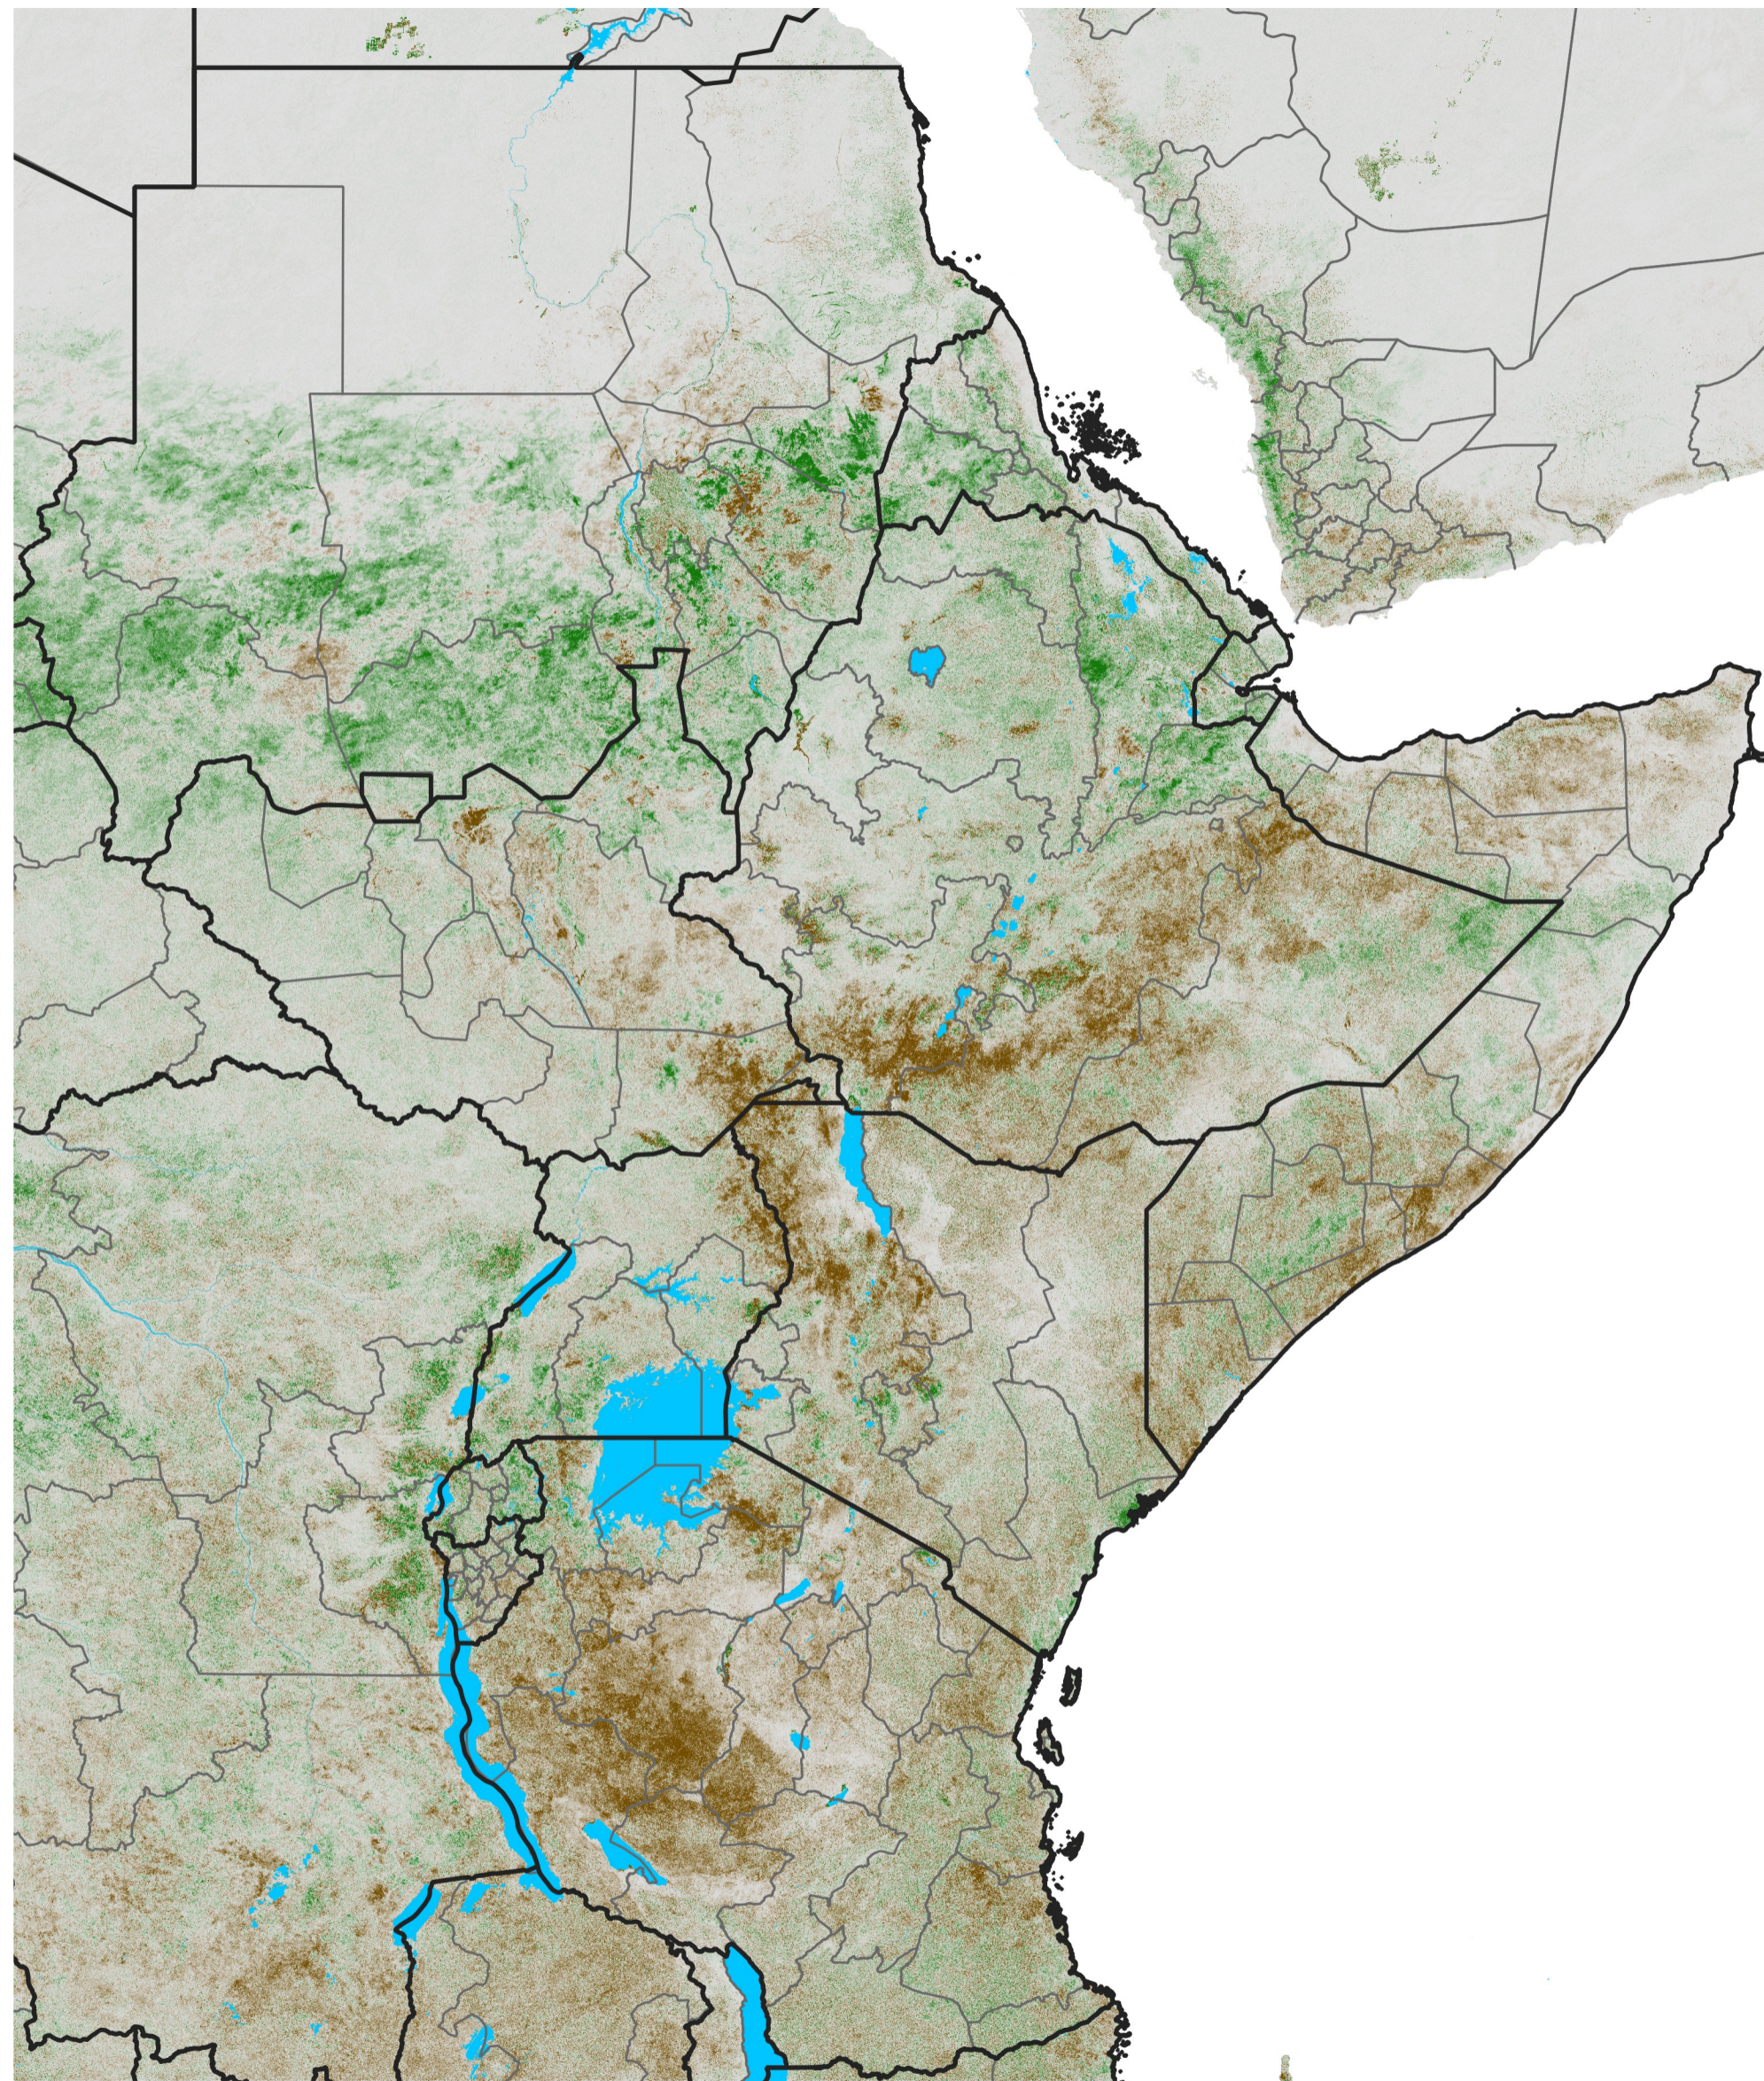

East Africa NDVI Difference

2022 minus 2021

Period 57 / Oct 06 - 15, 2022

NDVI Difference

< -0.3 -0.2 -0.1 -0.05 0.05 0.1 0.2 >0.3

Negative

No Difference

Positive