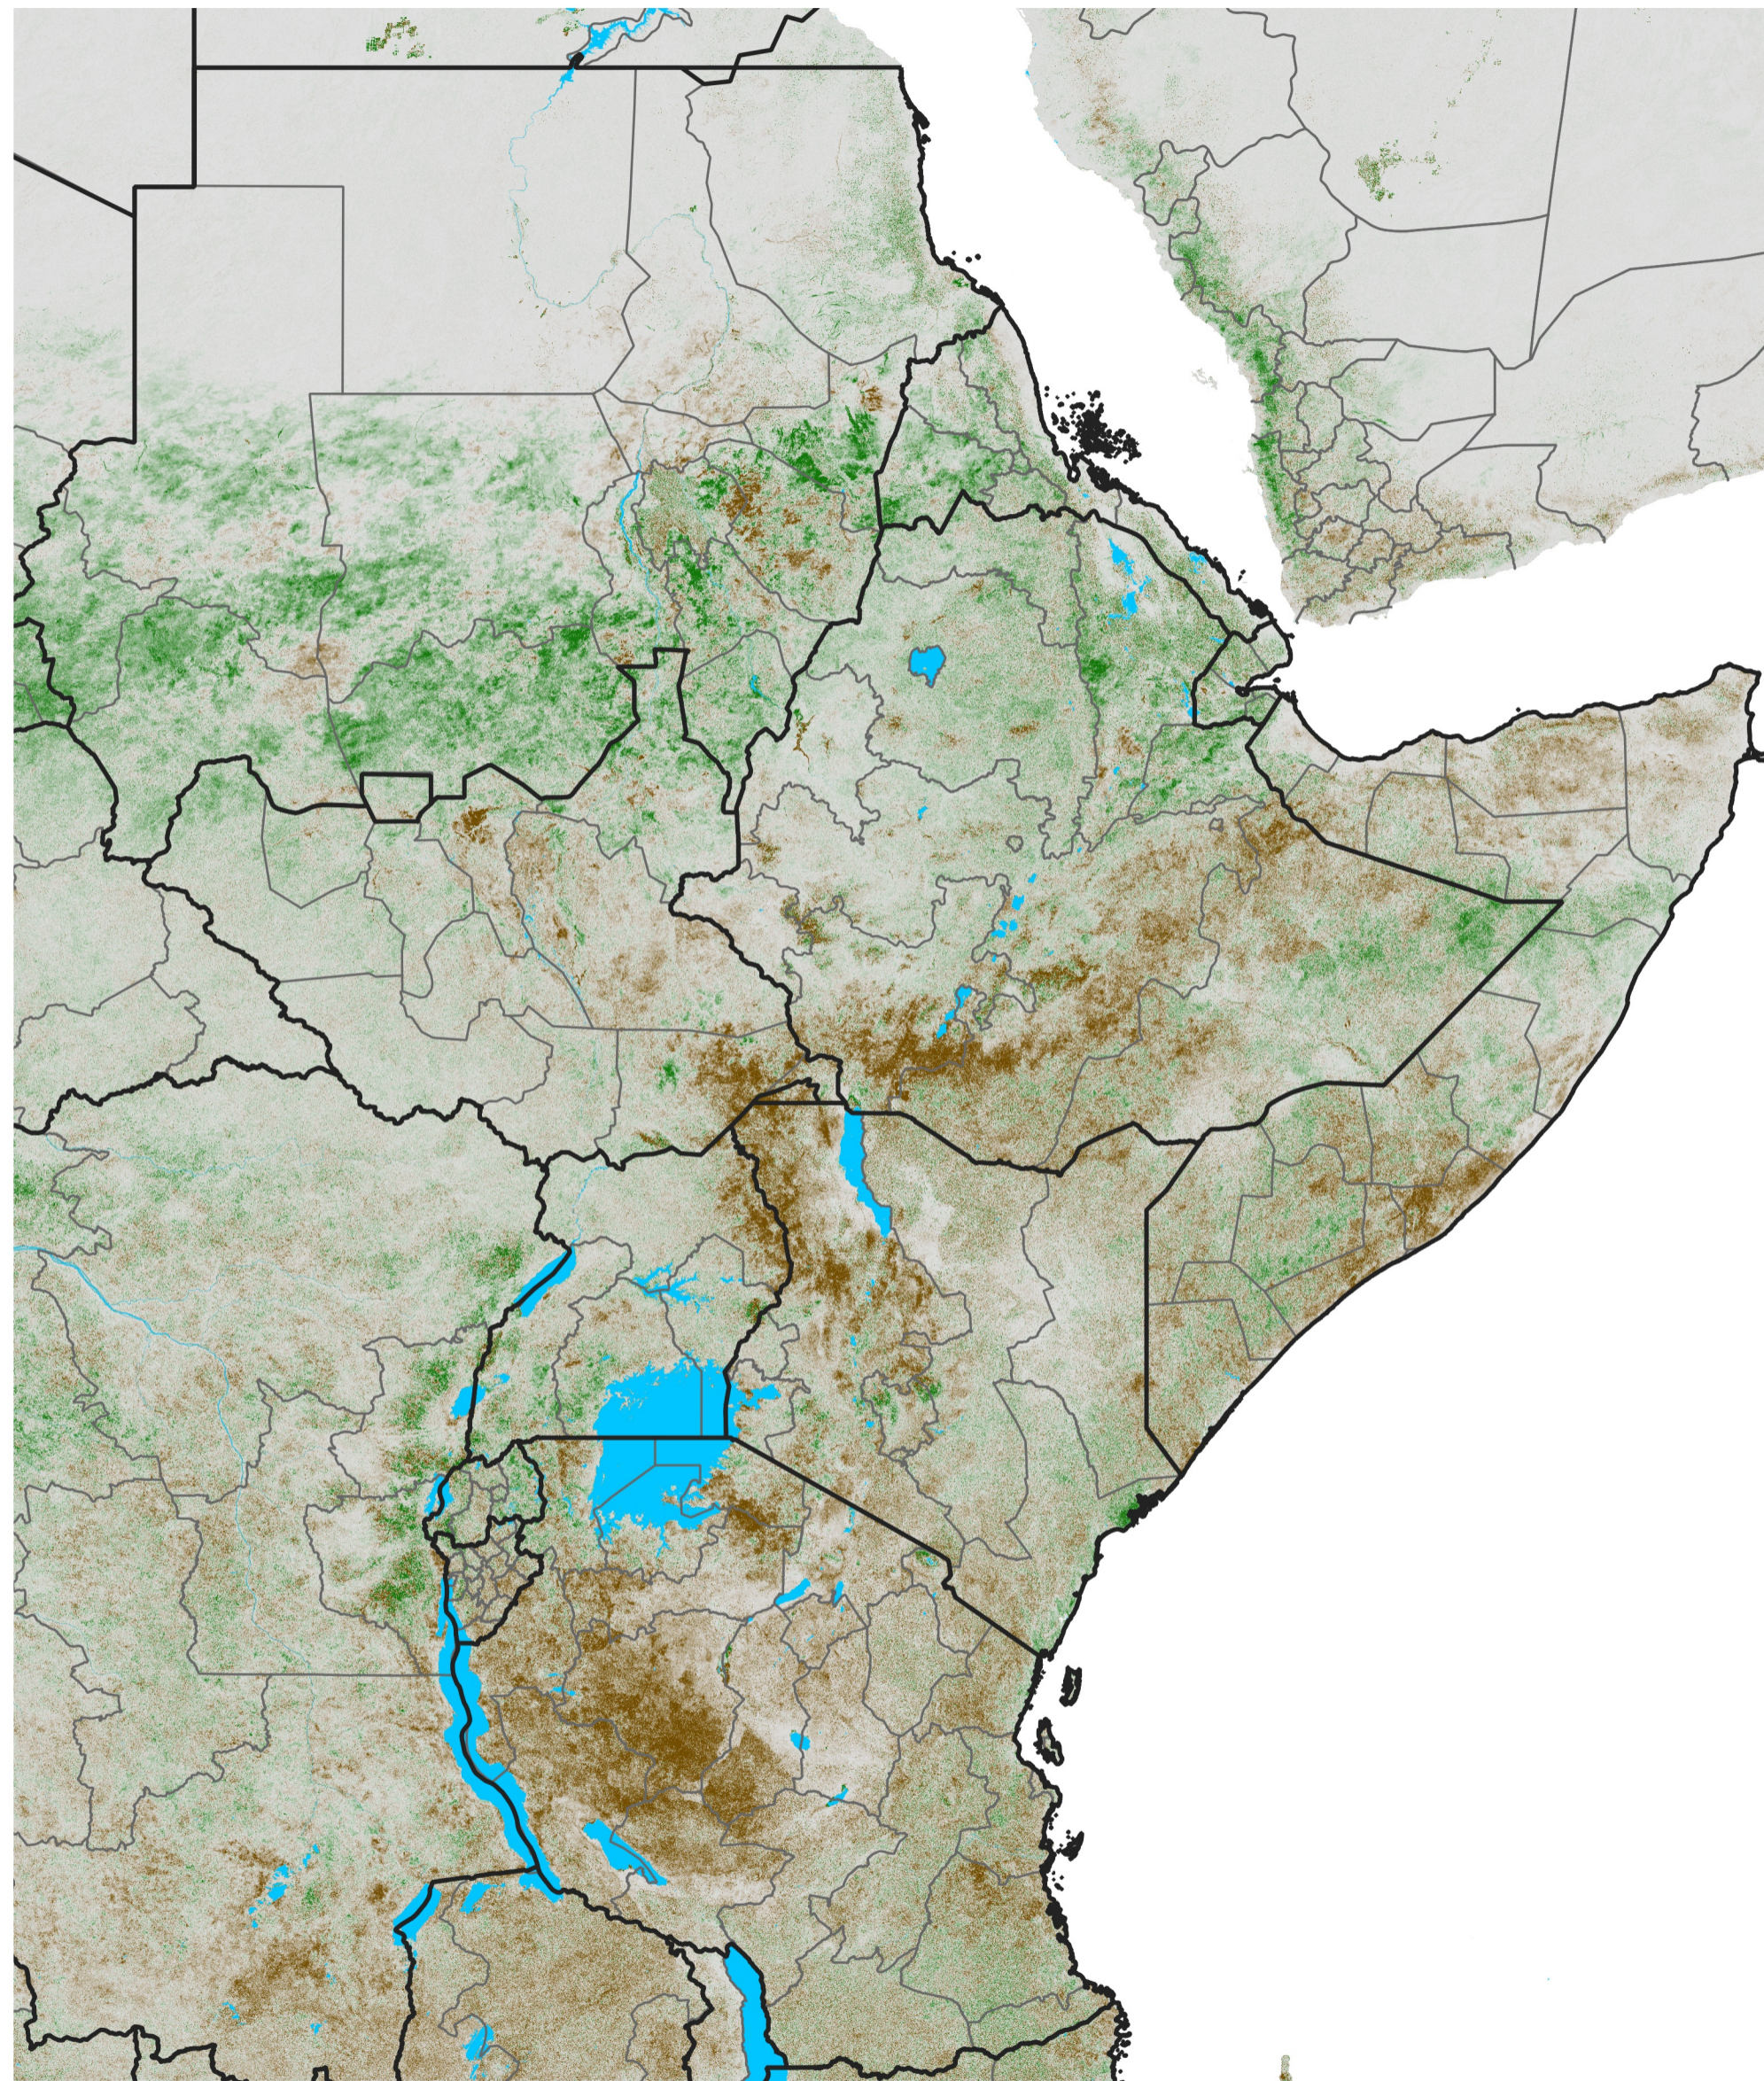

East Africa NDVI Difference

2022 minus 2021

Period 58 / Oct 11 - 20, 2022

NDVI Difference

< -0.3 -0.2 -0.1 -0.05 0.05 0.1 0.2 >0.3

Negative

No Difference

Positive