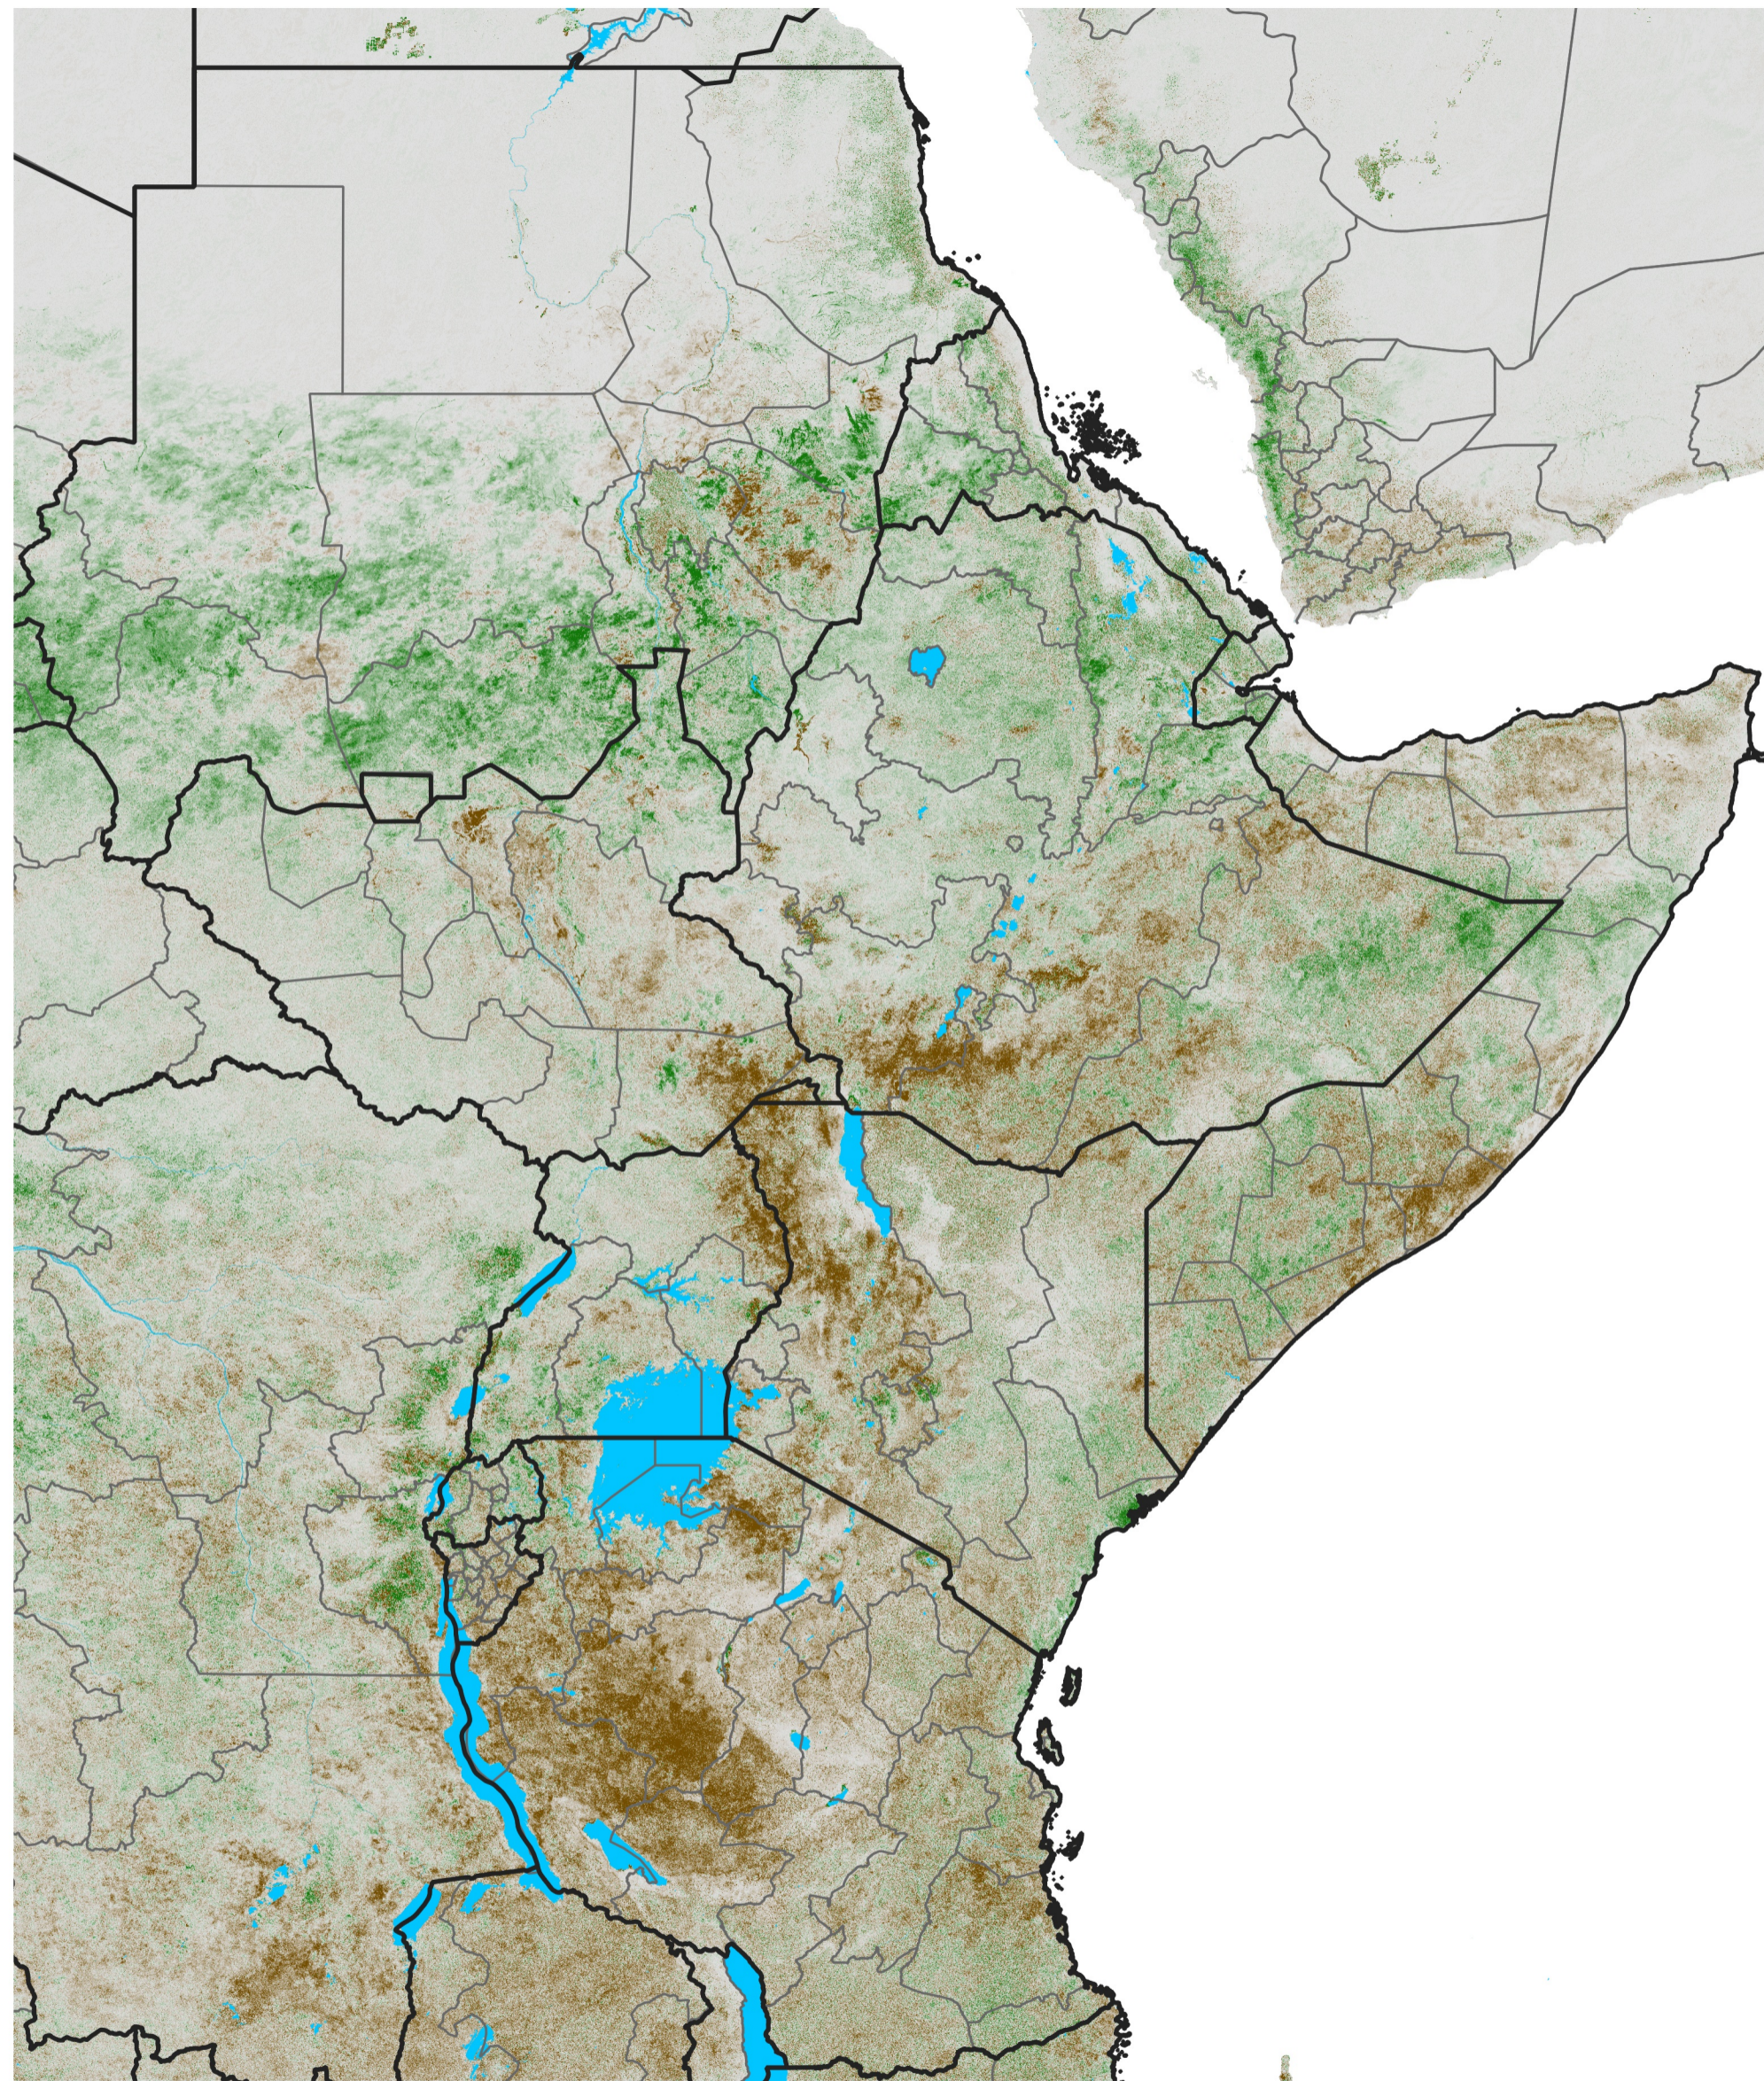

East Africa NDVI Difference

2022 minus 2021

Period 59 / Oct 16 - 25, 2022

NDVI Difference

< -0.3 -0.2 -0.1 -0.05 0.05 0.1 0.2 >0.3

Negative

No Difference

Positive