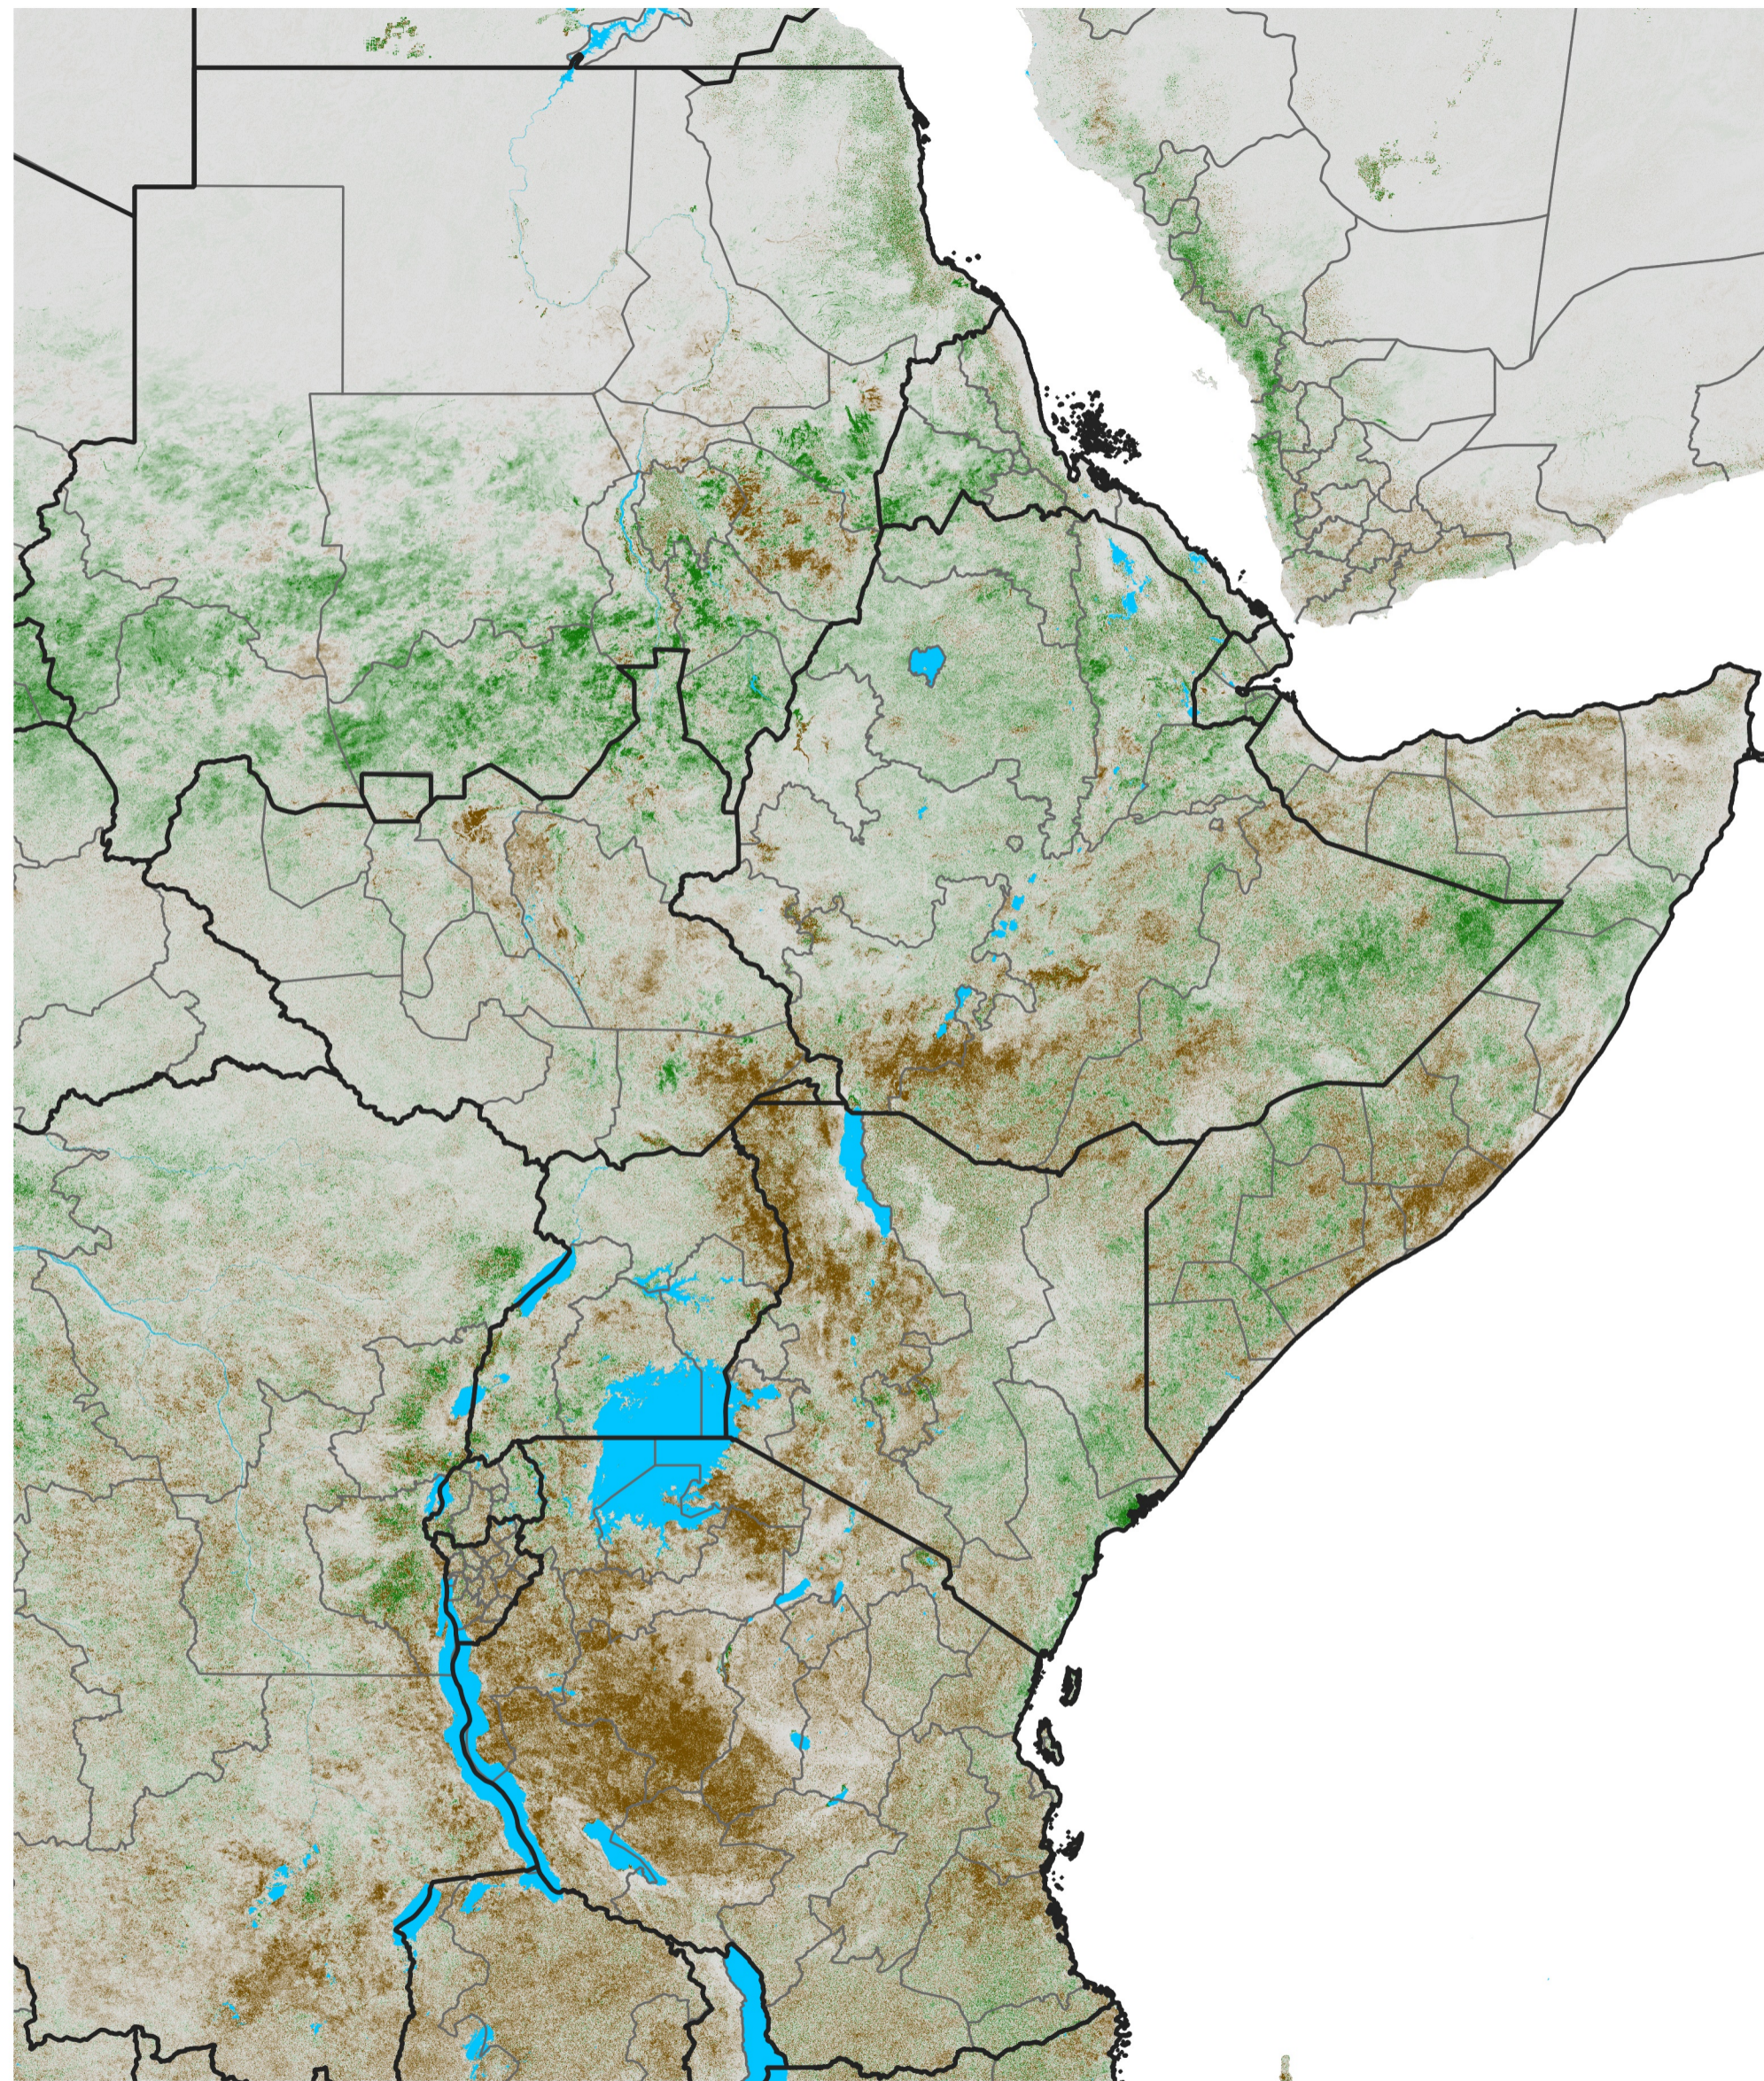

East Africa NDVI Difference

2022 minus 2021

Period 60 / Oct 21 - 31, 2022

NDVI Difference

< -0.3 -0.2 -0.1 -0.05 0.05 0.1 0.2 >0.3

Negative

No Difference

Positive