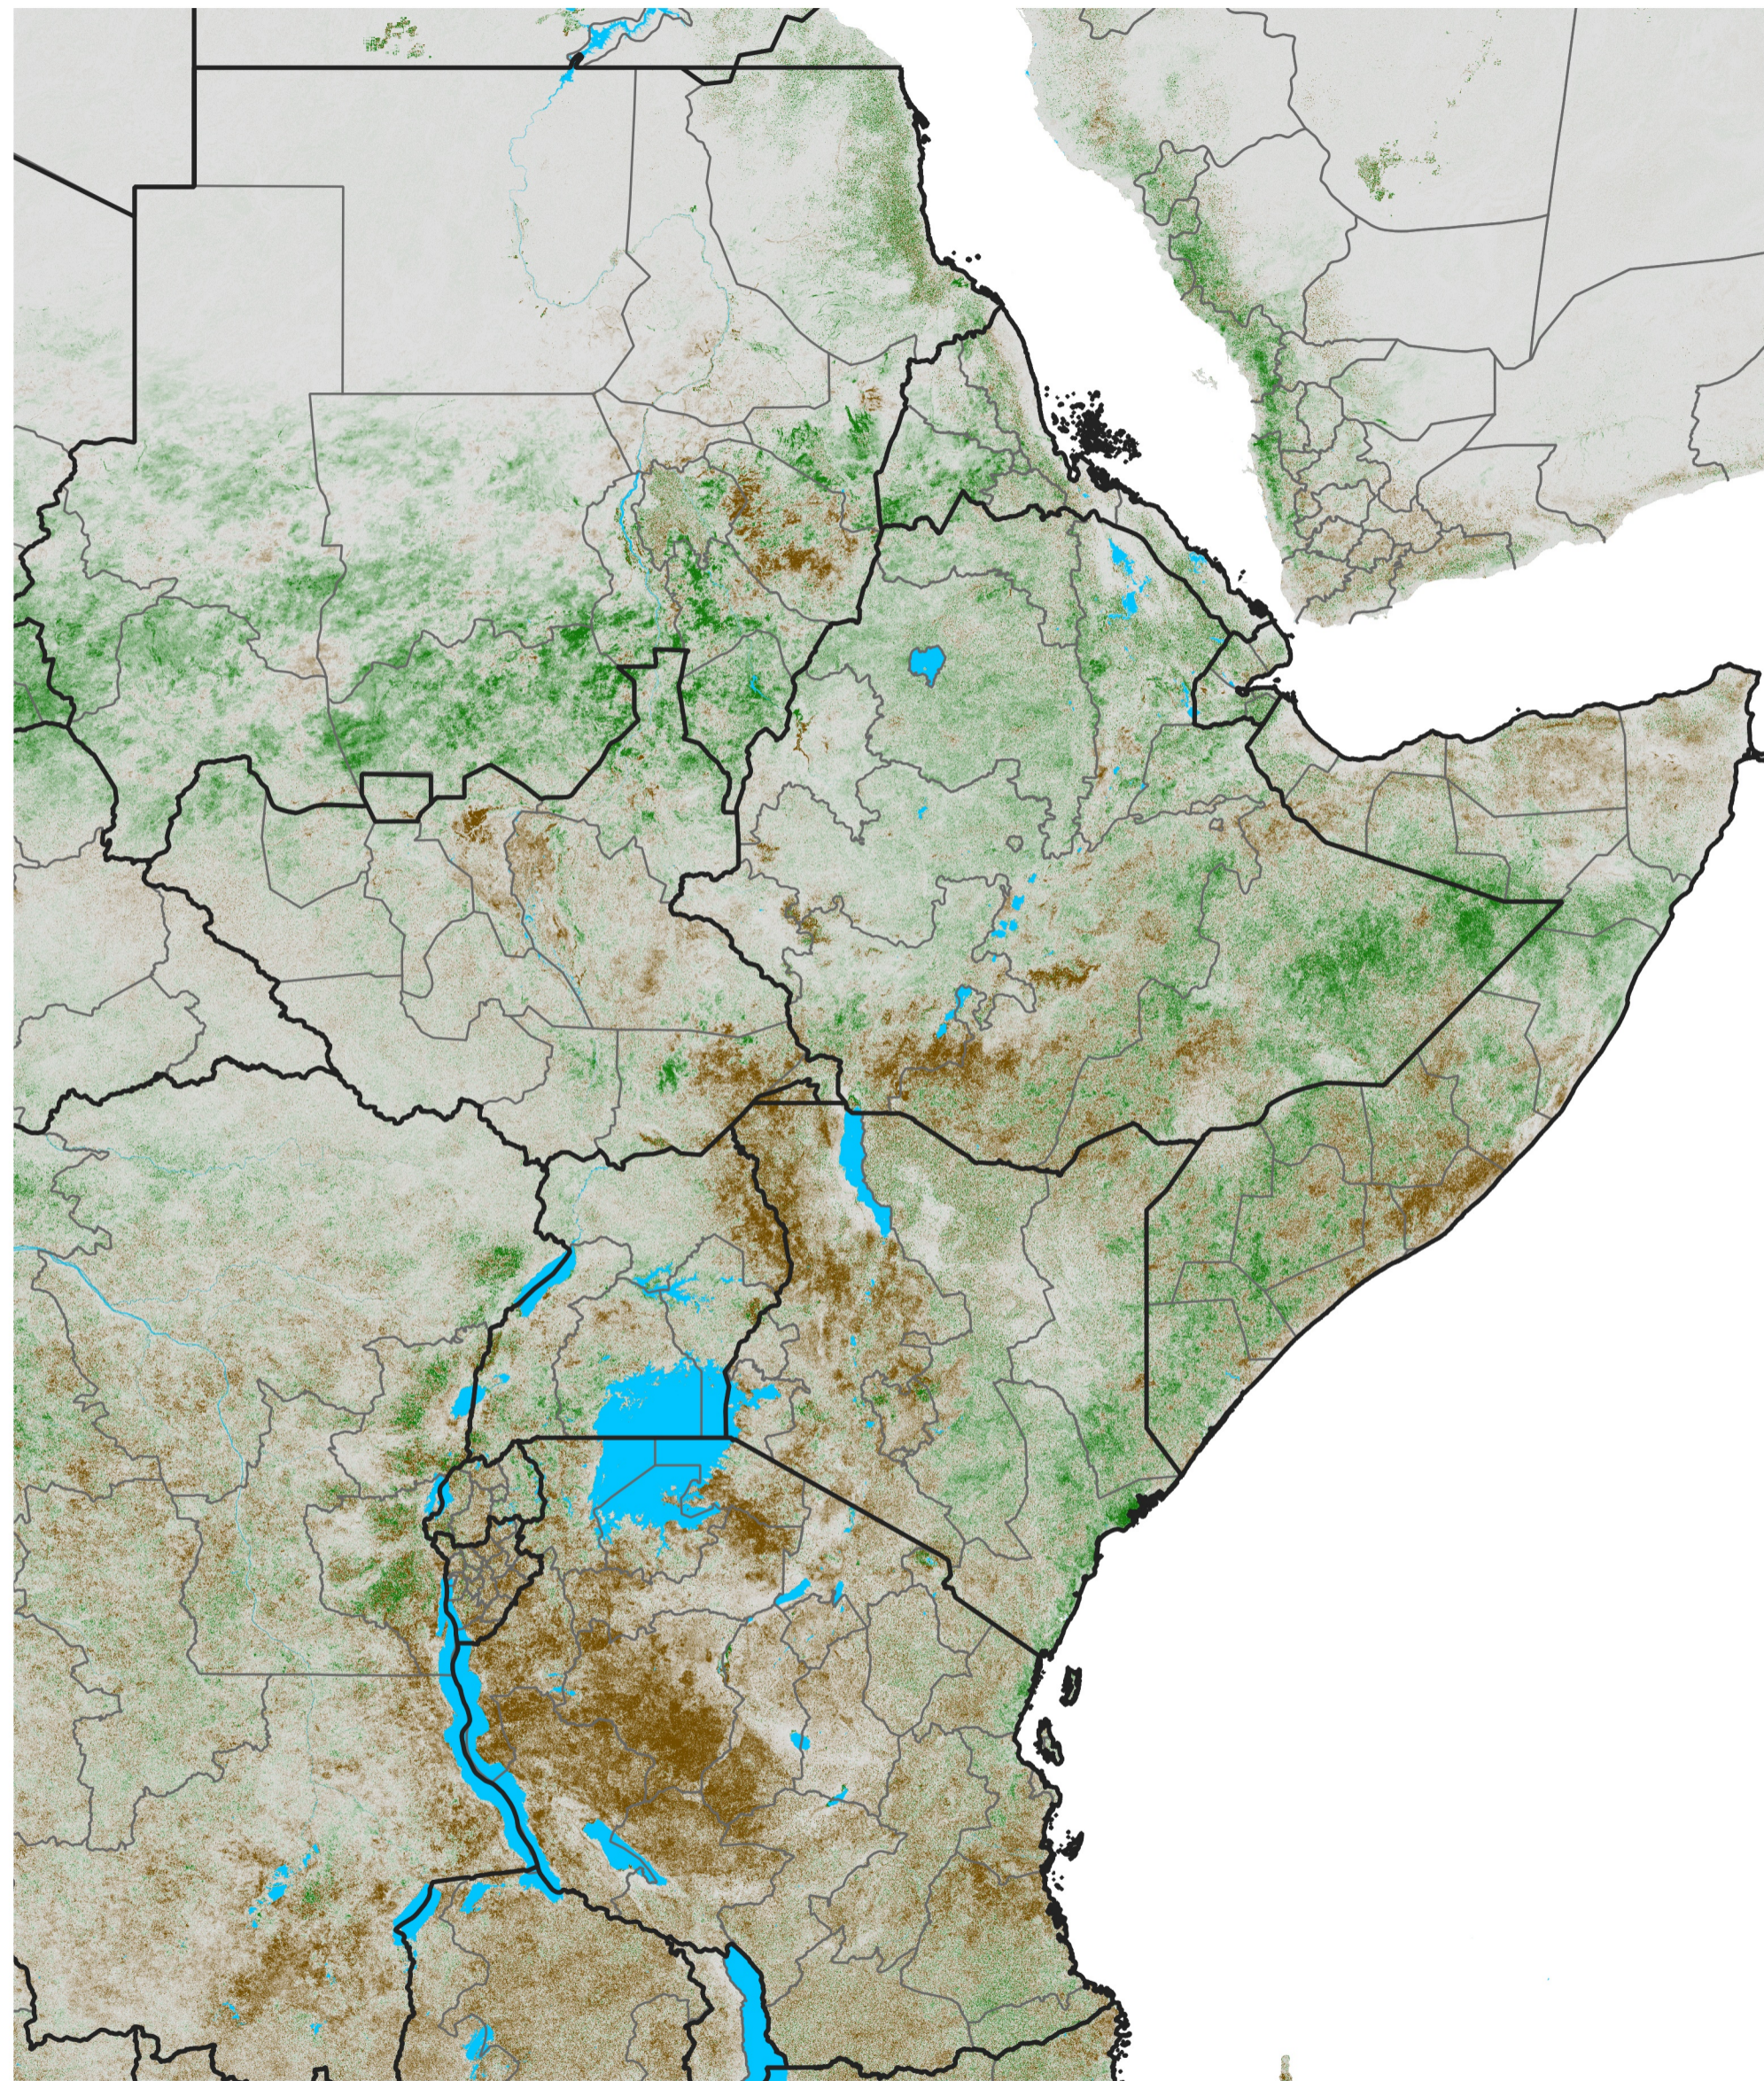

East Africa NDVI Difference

2022 minus 2021

Period 61 / Oct 26 - Nov 05, 2022

NDVI Difference

< -0.3 -0.2 -0.1 -0.05 0.05 0.1 0.2 >0.3

Negative

No Difference

Positive