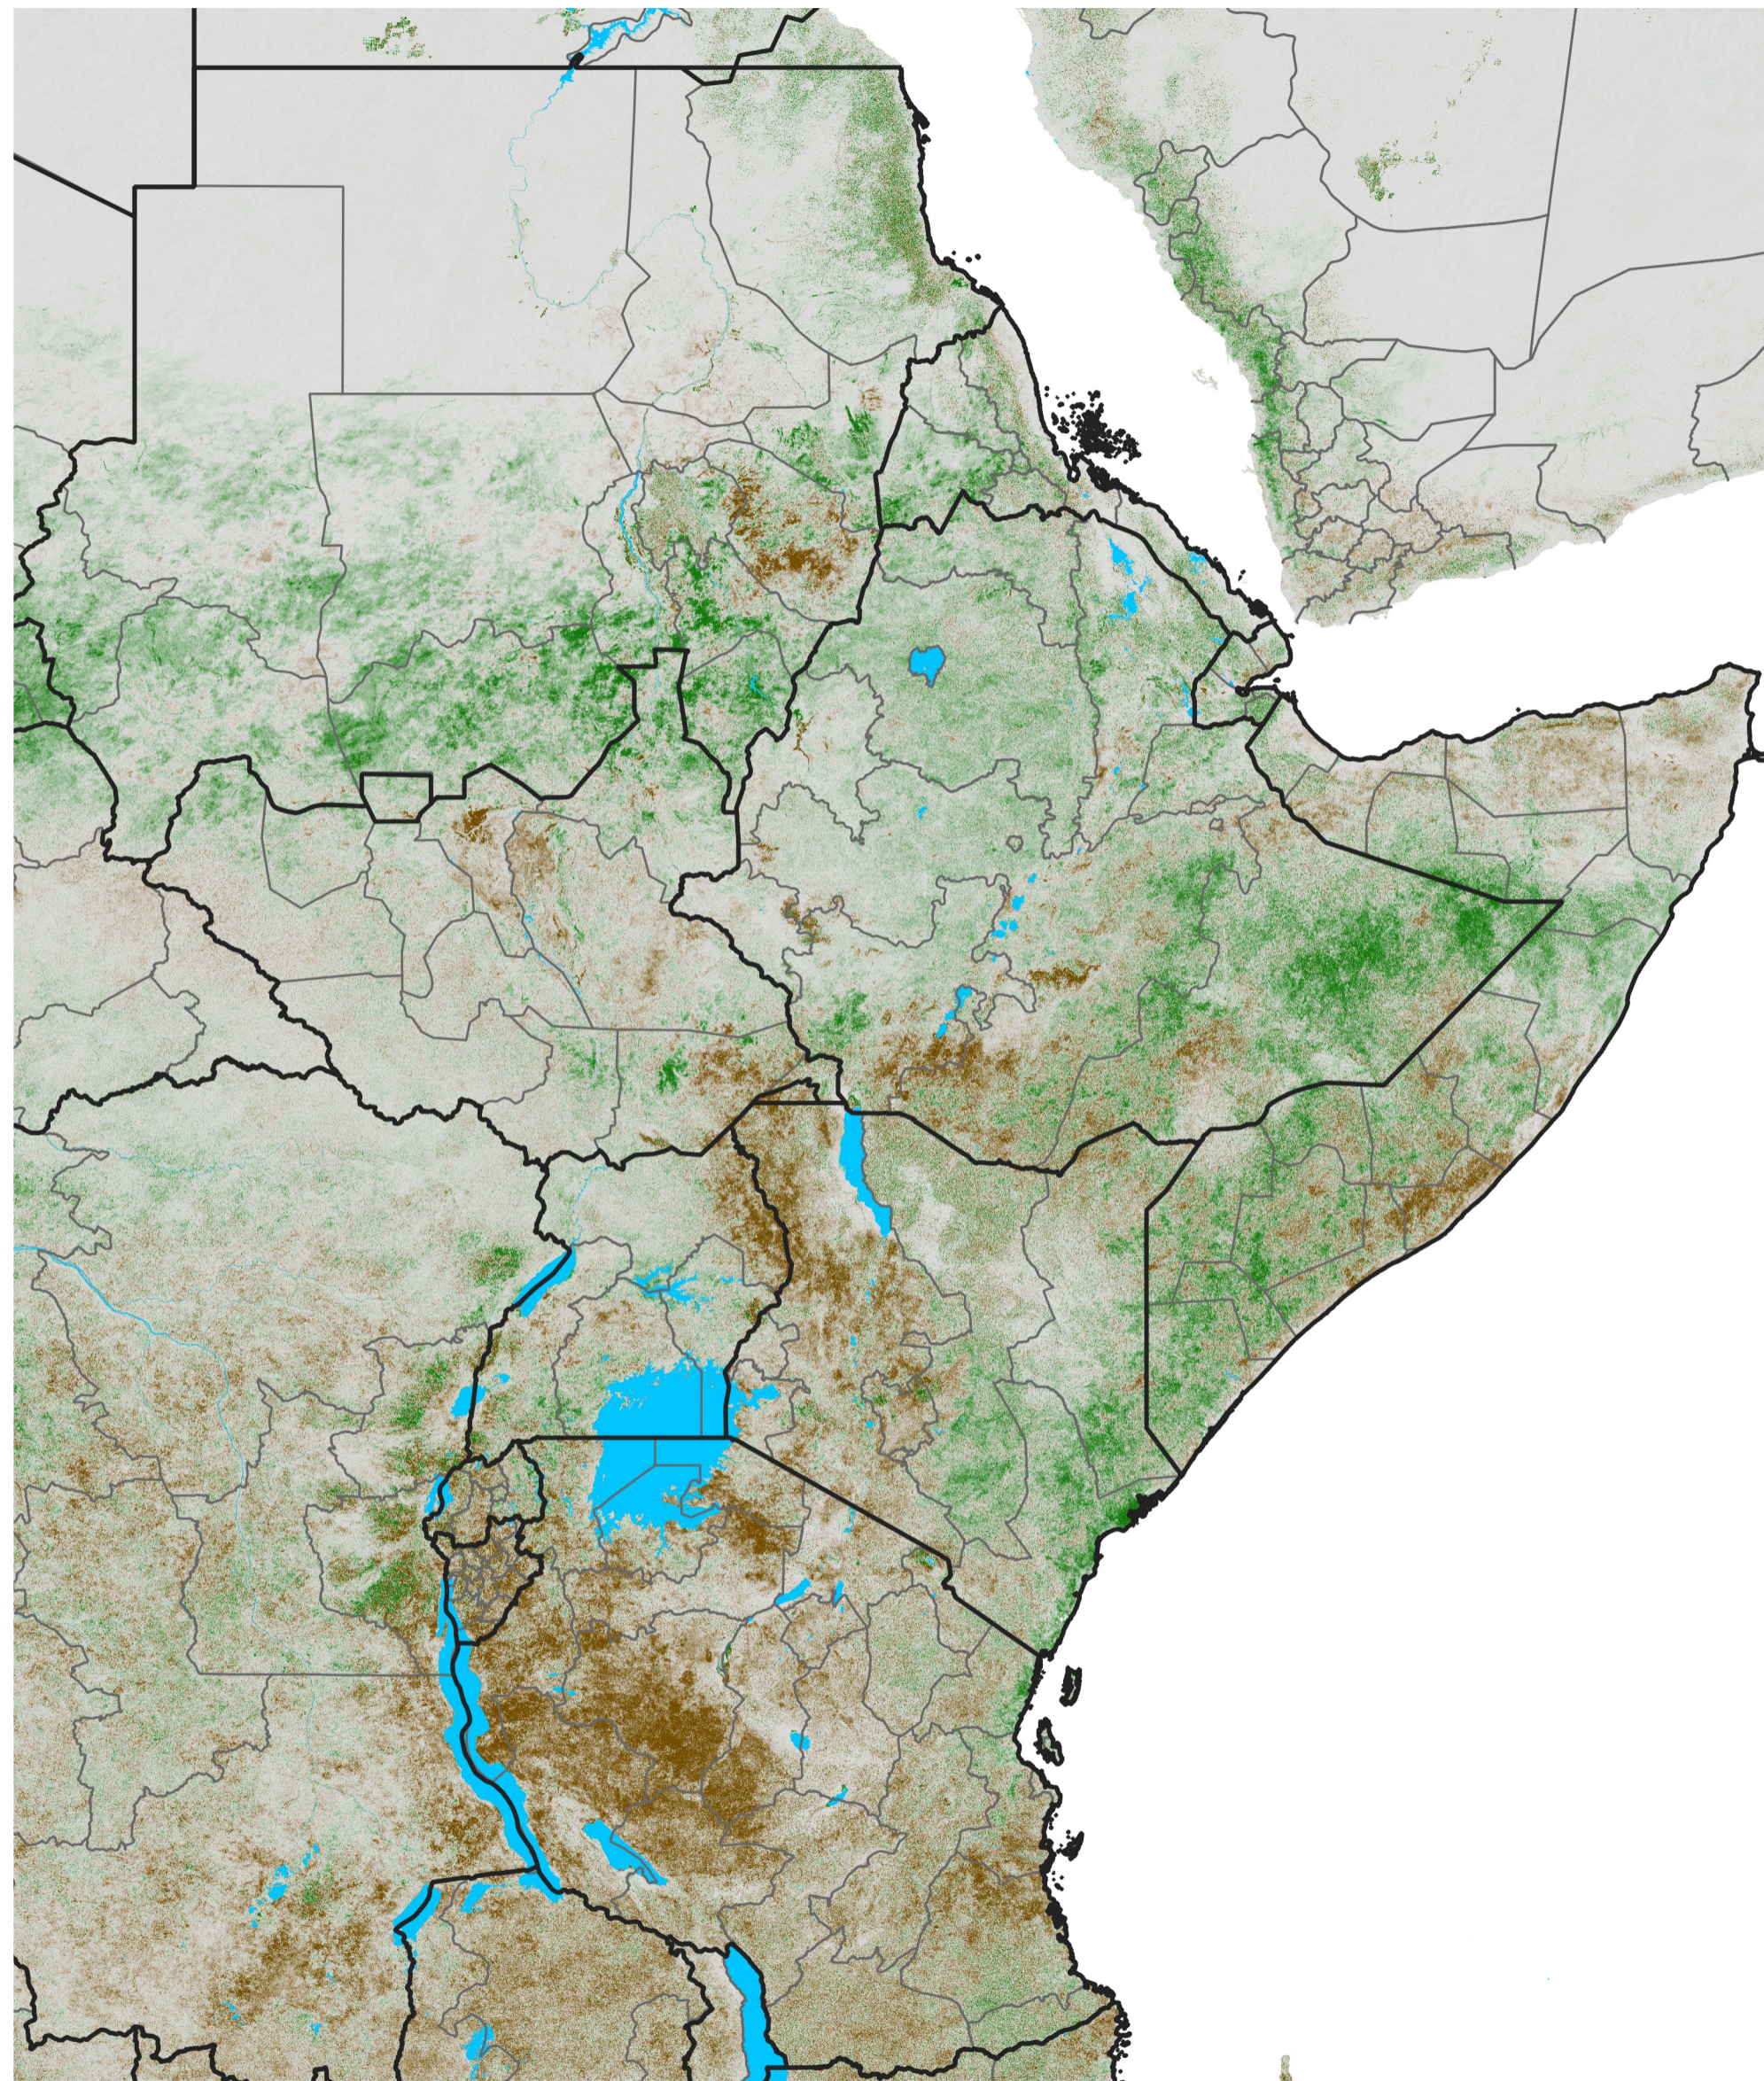

# East Africa NDVI Difference

2022 minus 2021

Period 62 / Nov 01 - 10, 2022

## NDVI Difference

< -0.3   -0.2   -0.1   -0.05   0.05   0.1   0.2   >0.3

Negative

No Difference

Positive