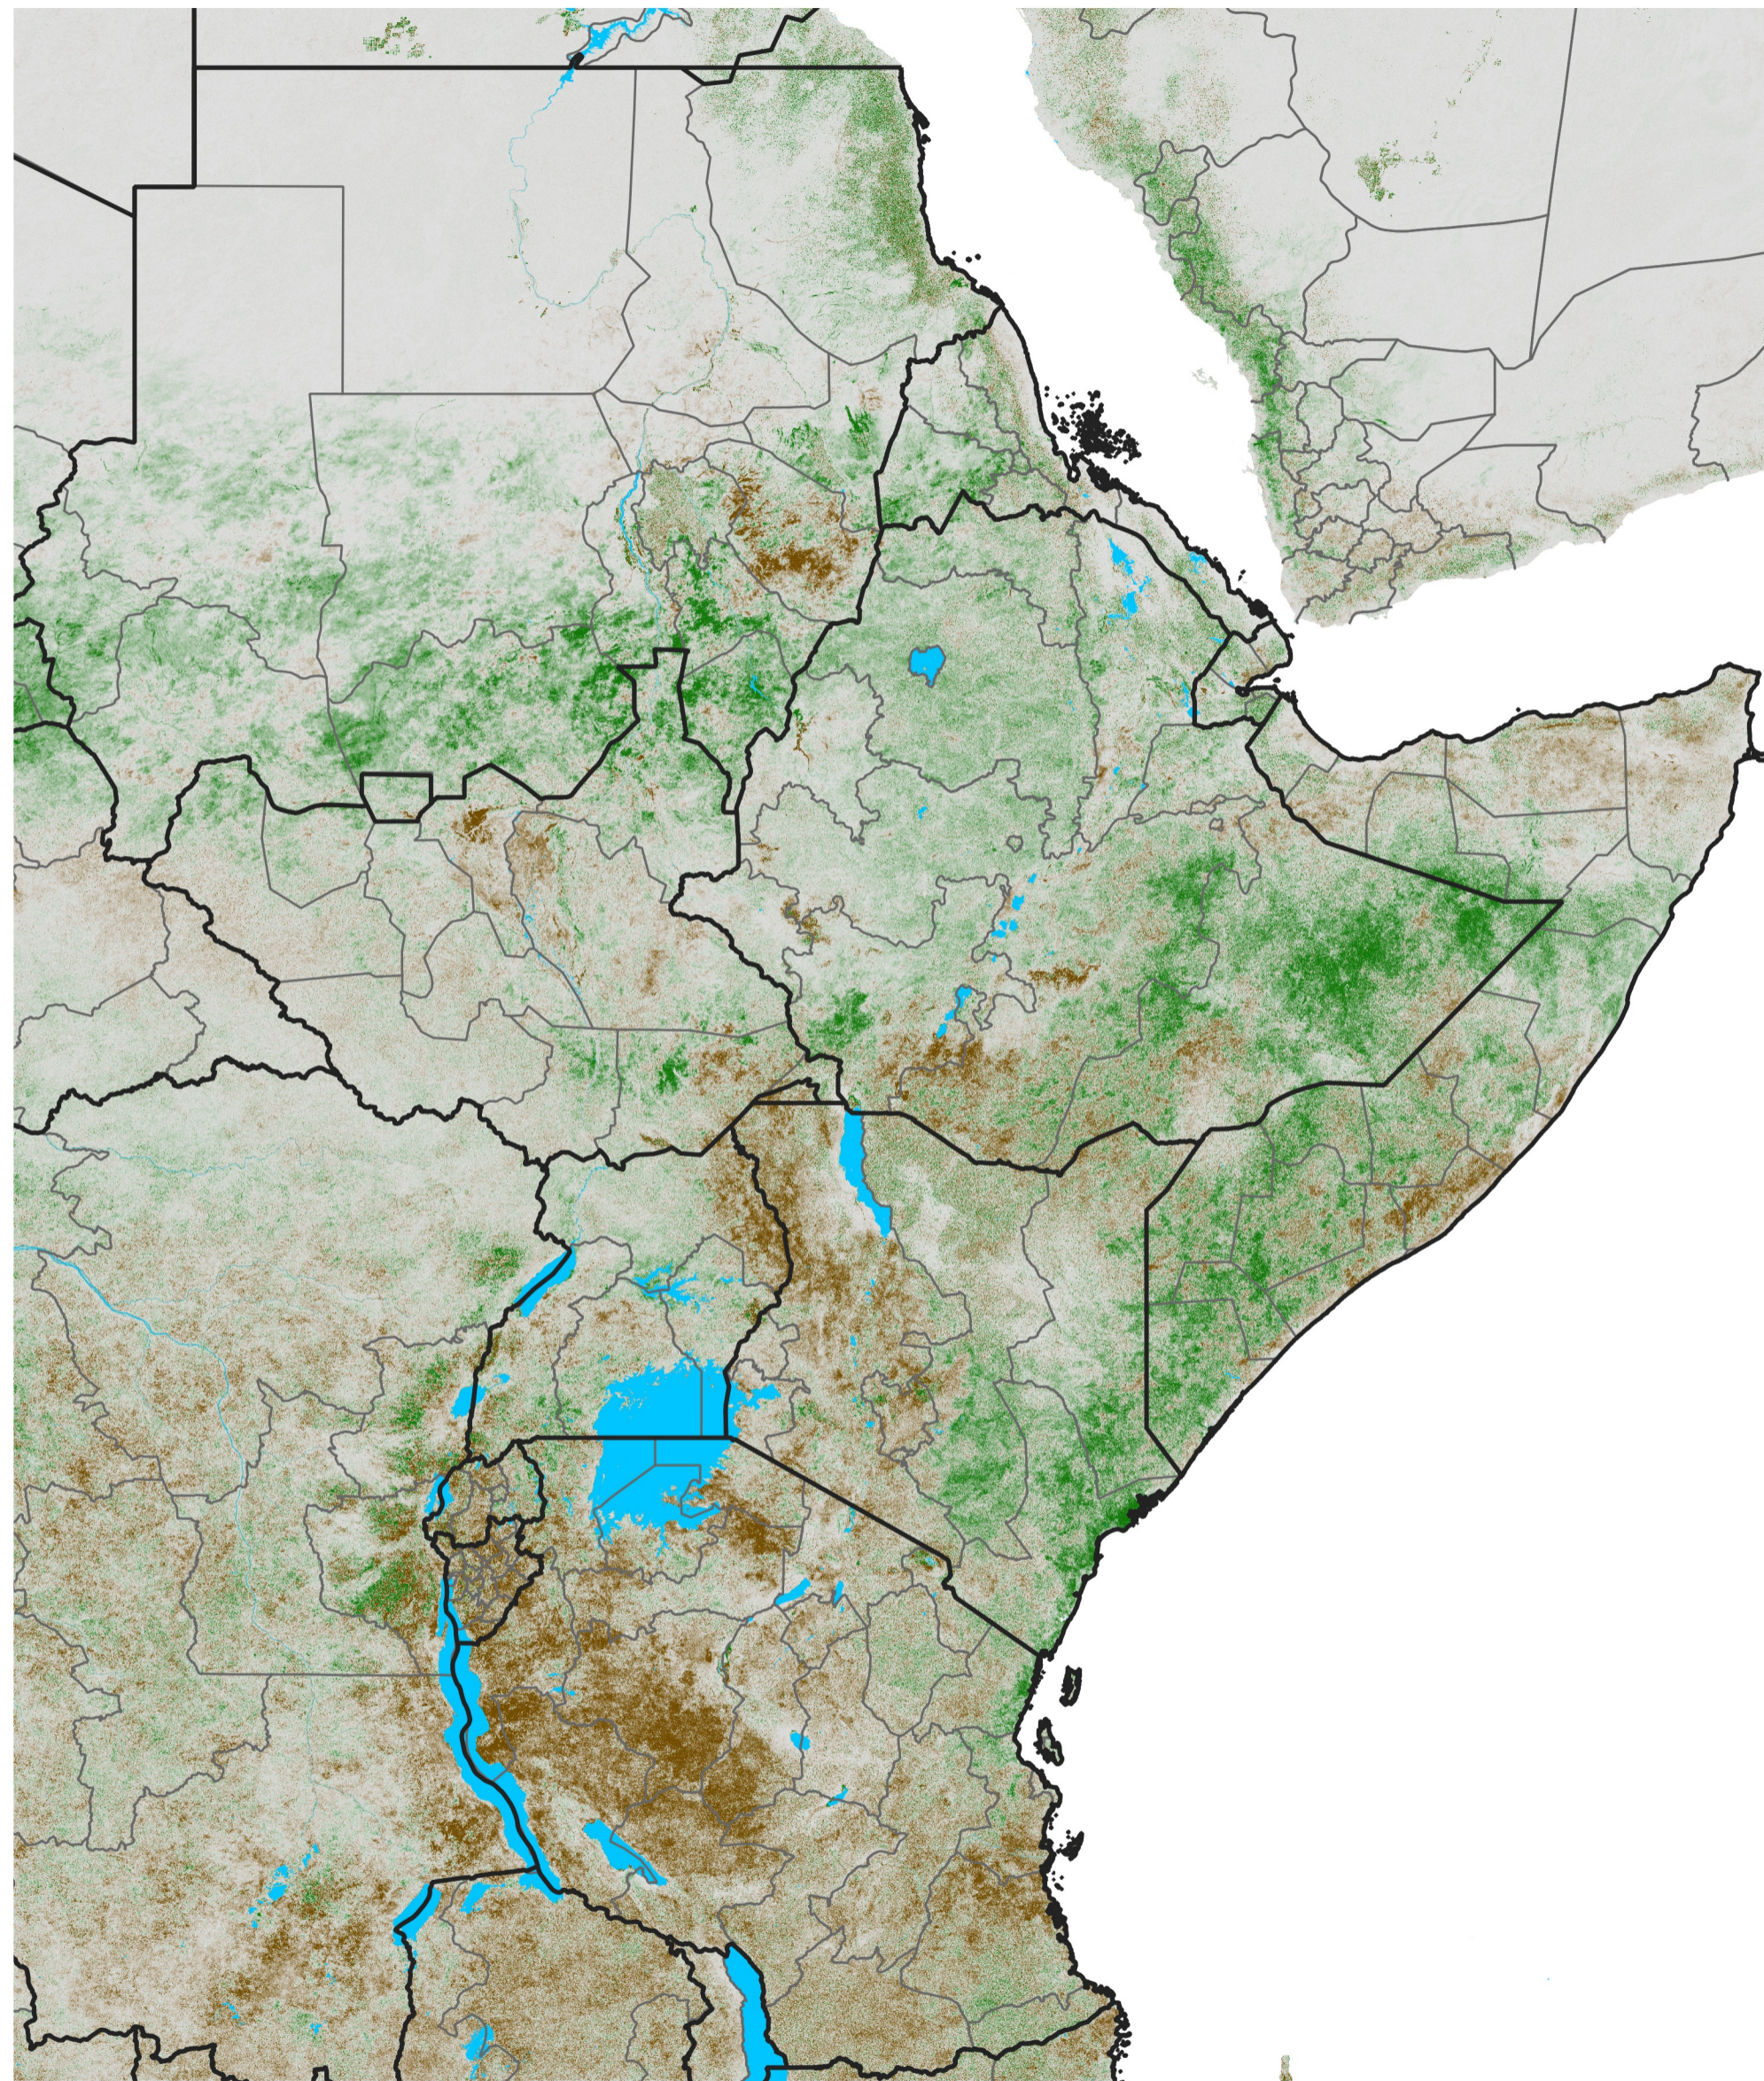

East Africa NDVI Difference

2022 minus 2021

Period 63 / Nov 06 - 15, 2022

NDVI Difference

< -0.3 -0.2 -0.1 -0.05 0.05 0.1 0.2 >0.3

Negative

No Difference

Positive