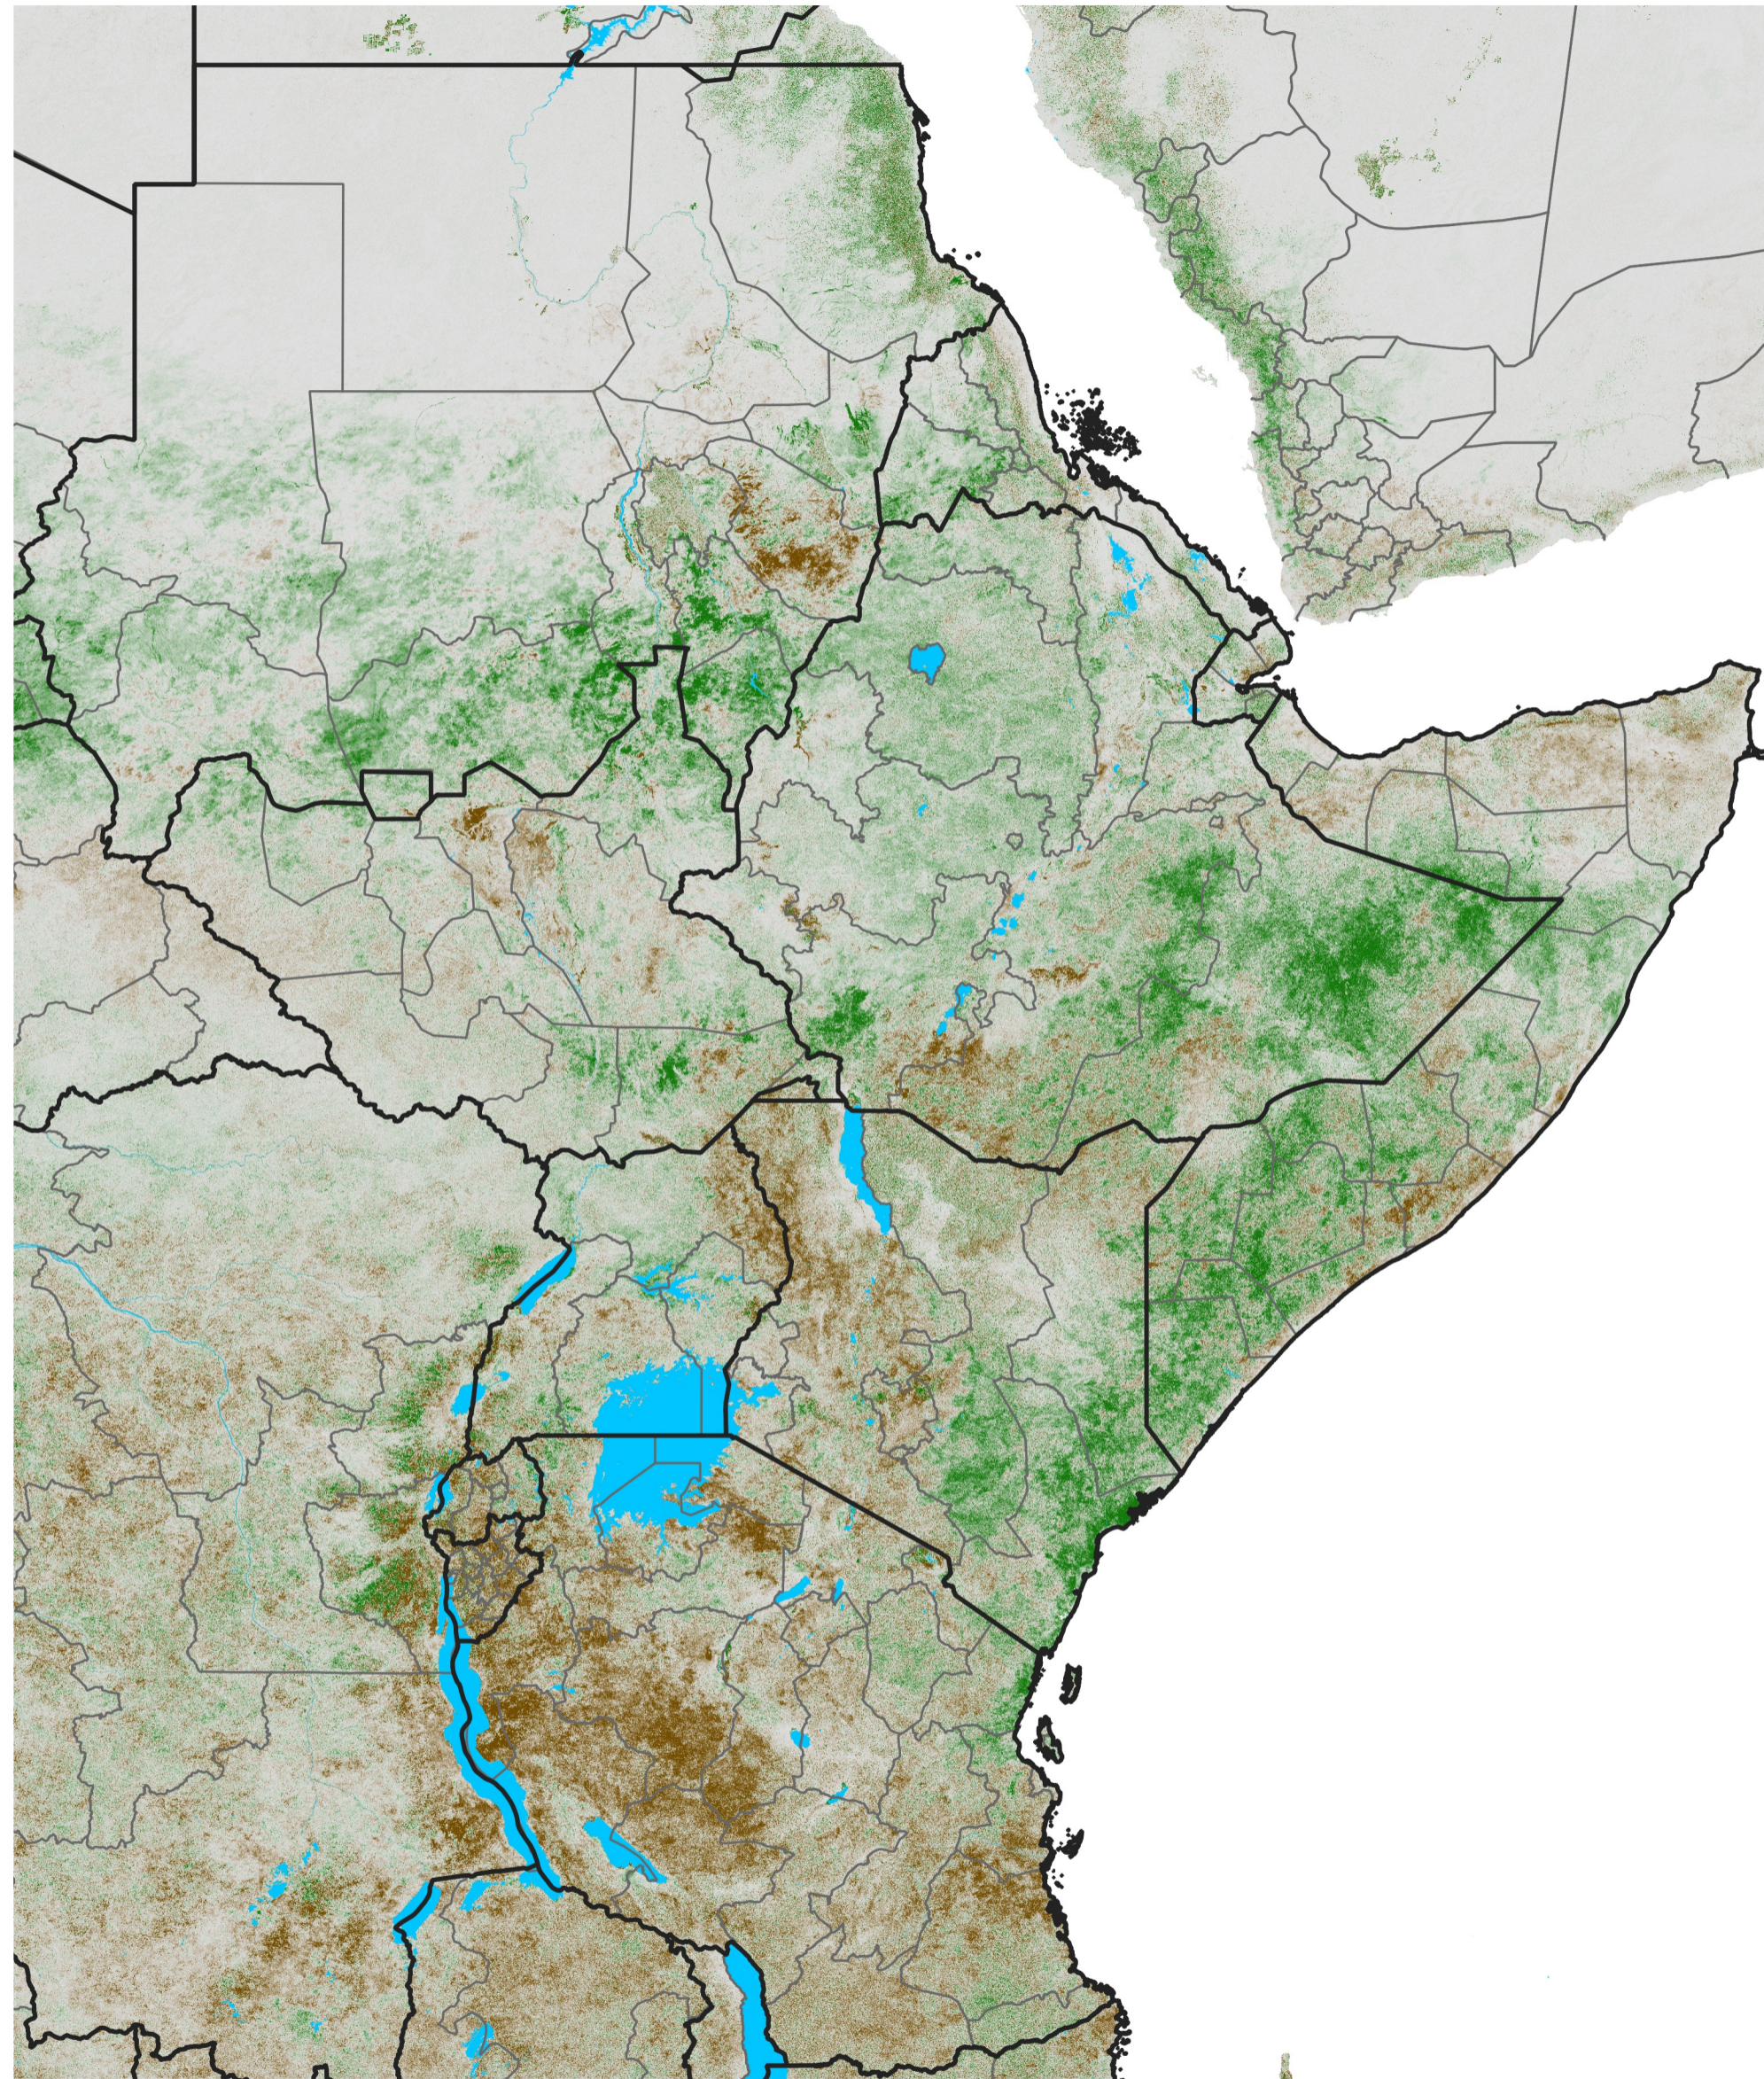

East Africa NDVI Difference

2022 minus 2021

Period 64 / Nov 11 - 20, 2022

NDVI Difference

< -0.3 -0.2 -0.1 -0.05 0.05 0.1 0.2 >0.3

Negative

No Difference

Positive