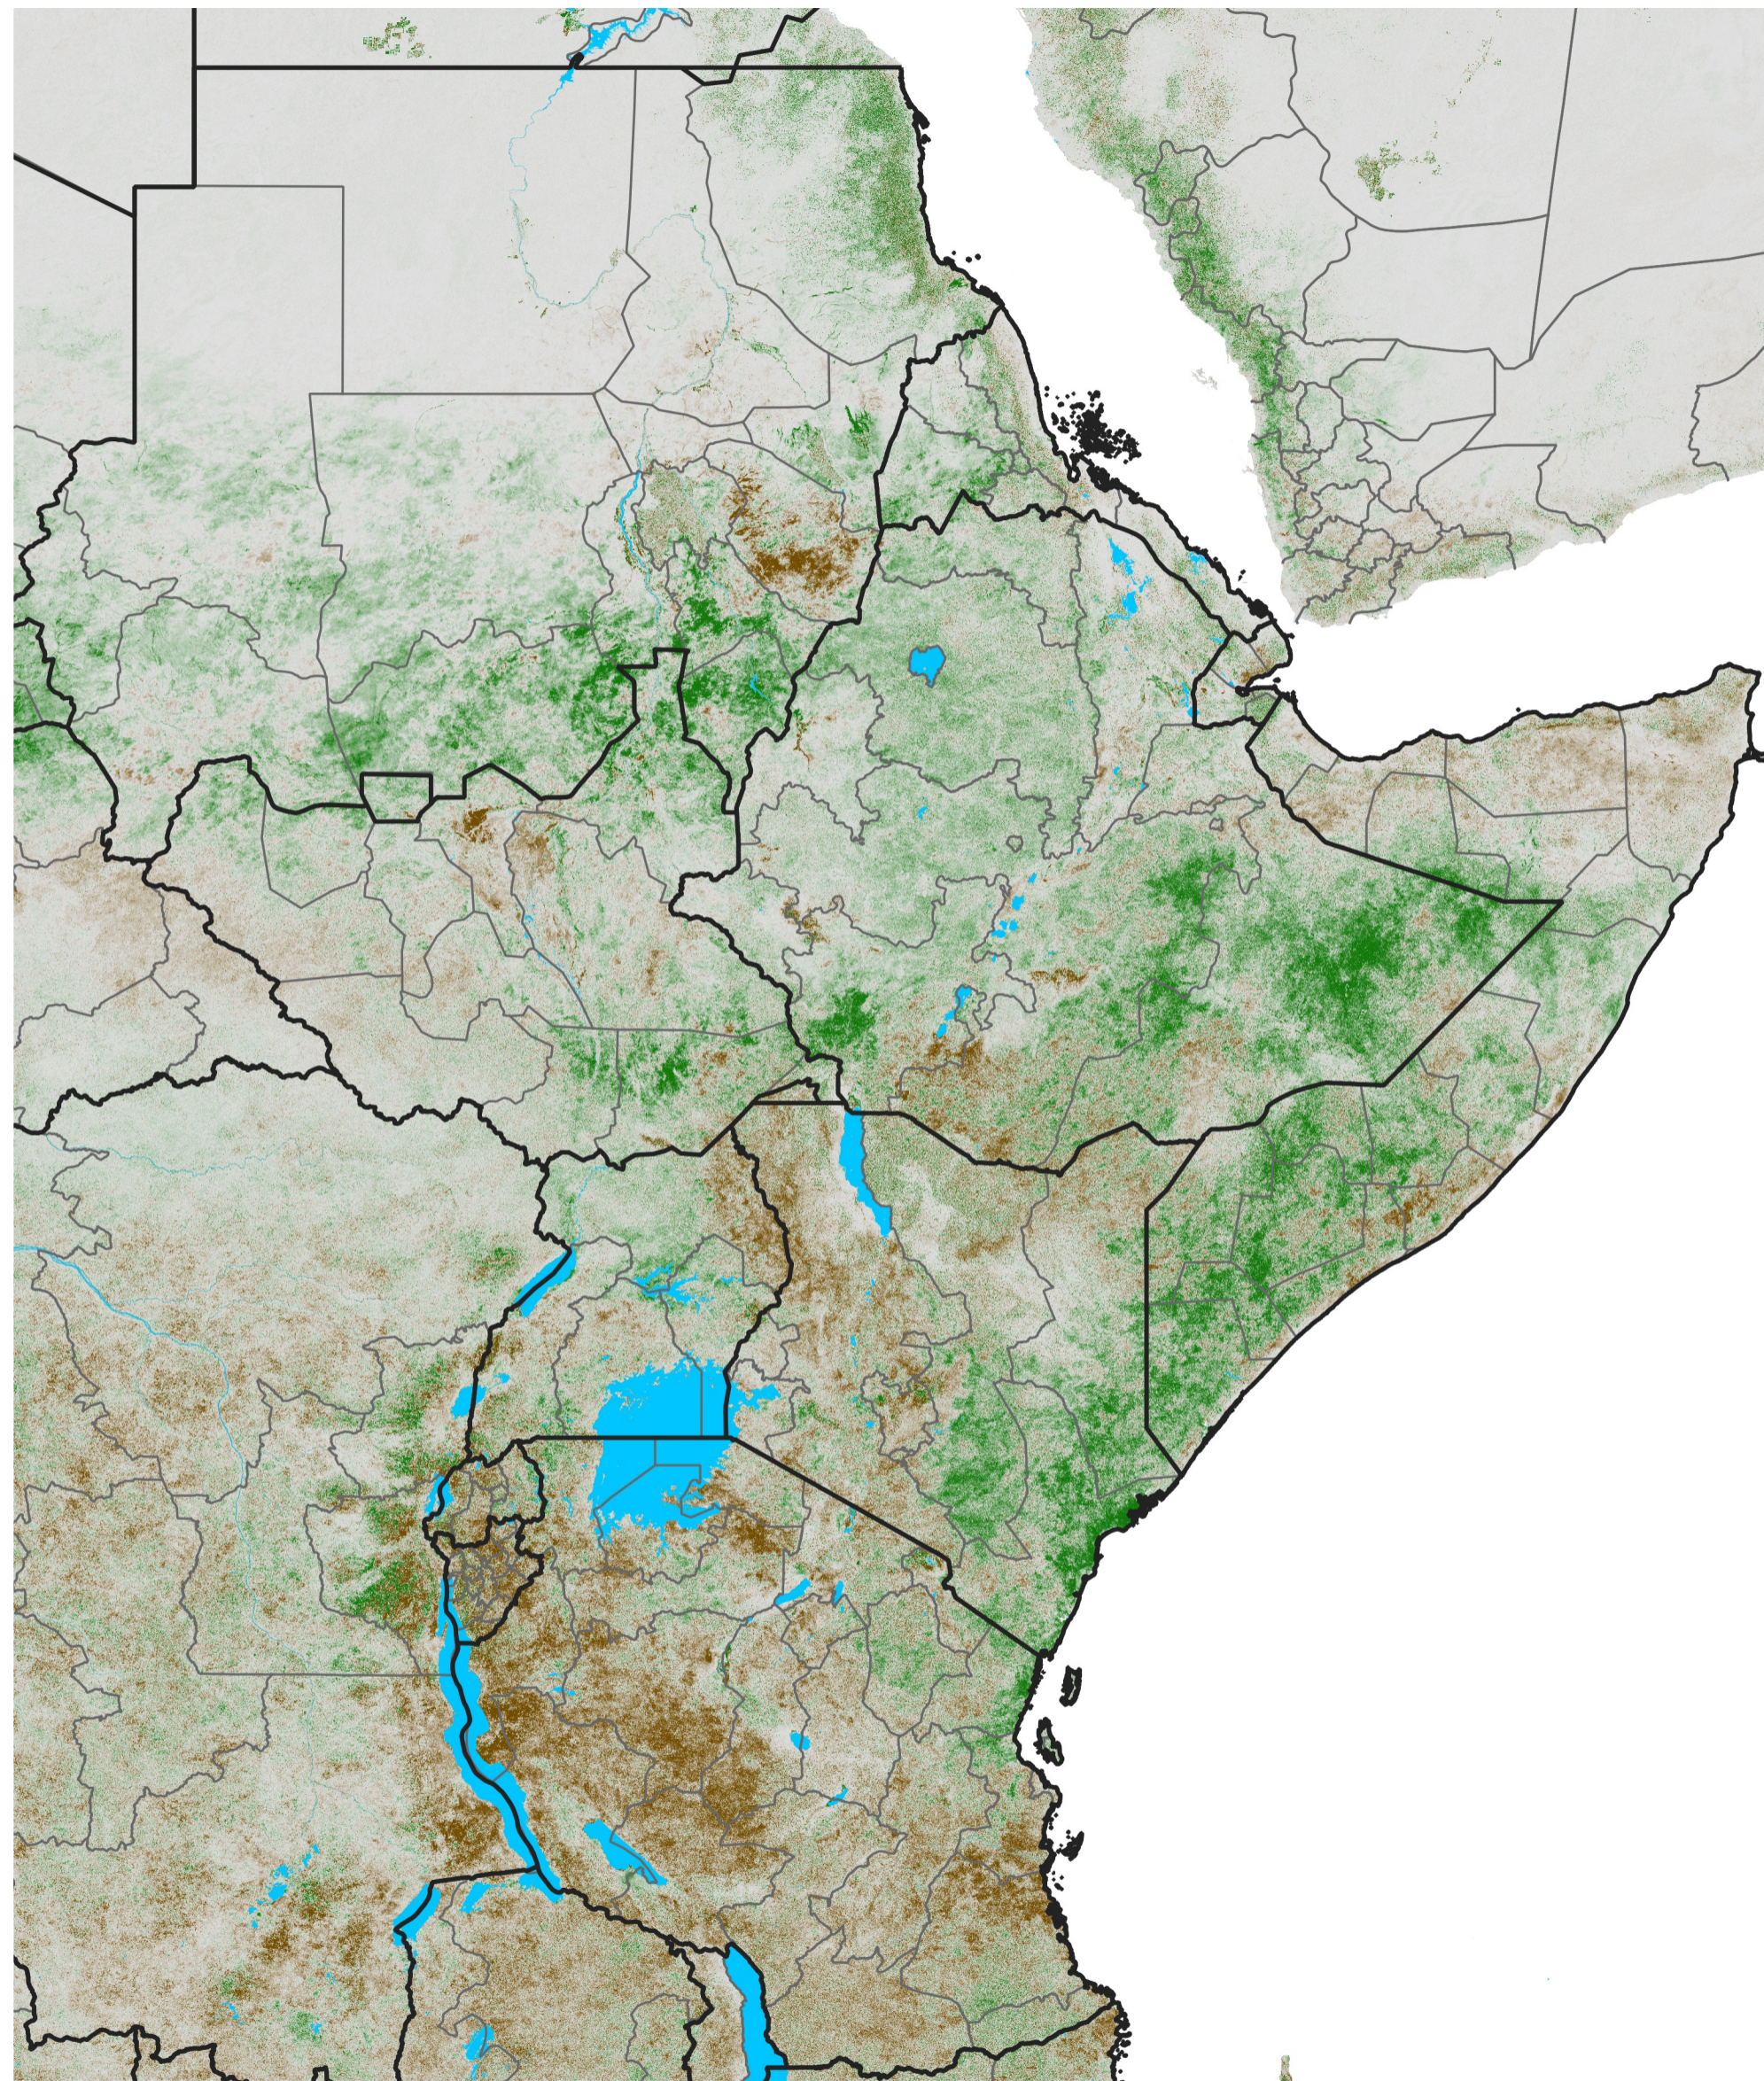

East Africa NDVI Difference

2022 minus 2021

Period 65 / Nov 16 - 25, 2022

NDVI Difference

< -0.3 -0.2 -0.1 -0.05 0.05 0.1 0.2 >0.3

Negative

No Difference

Positive