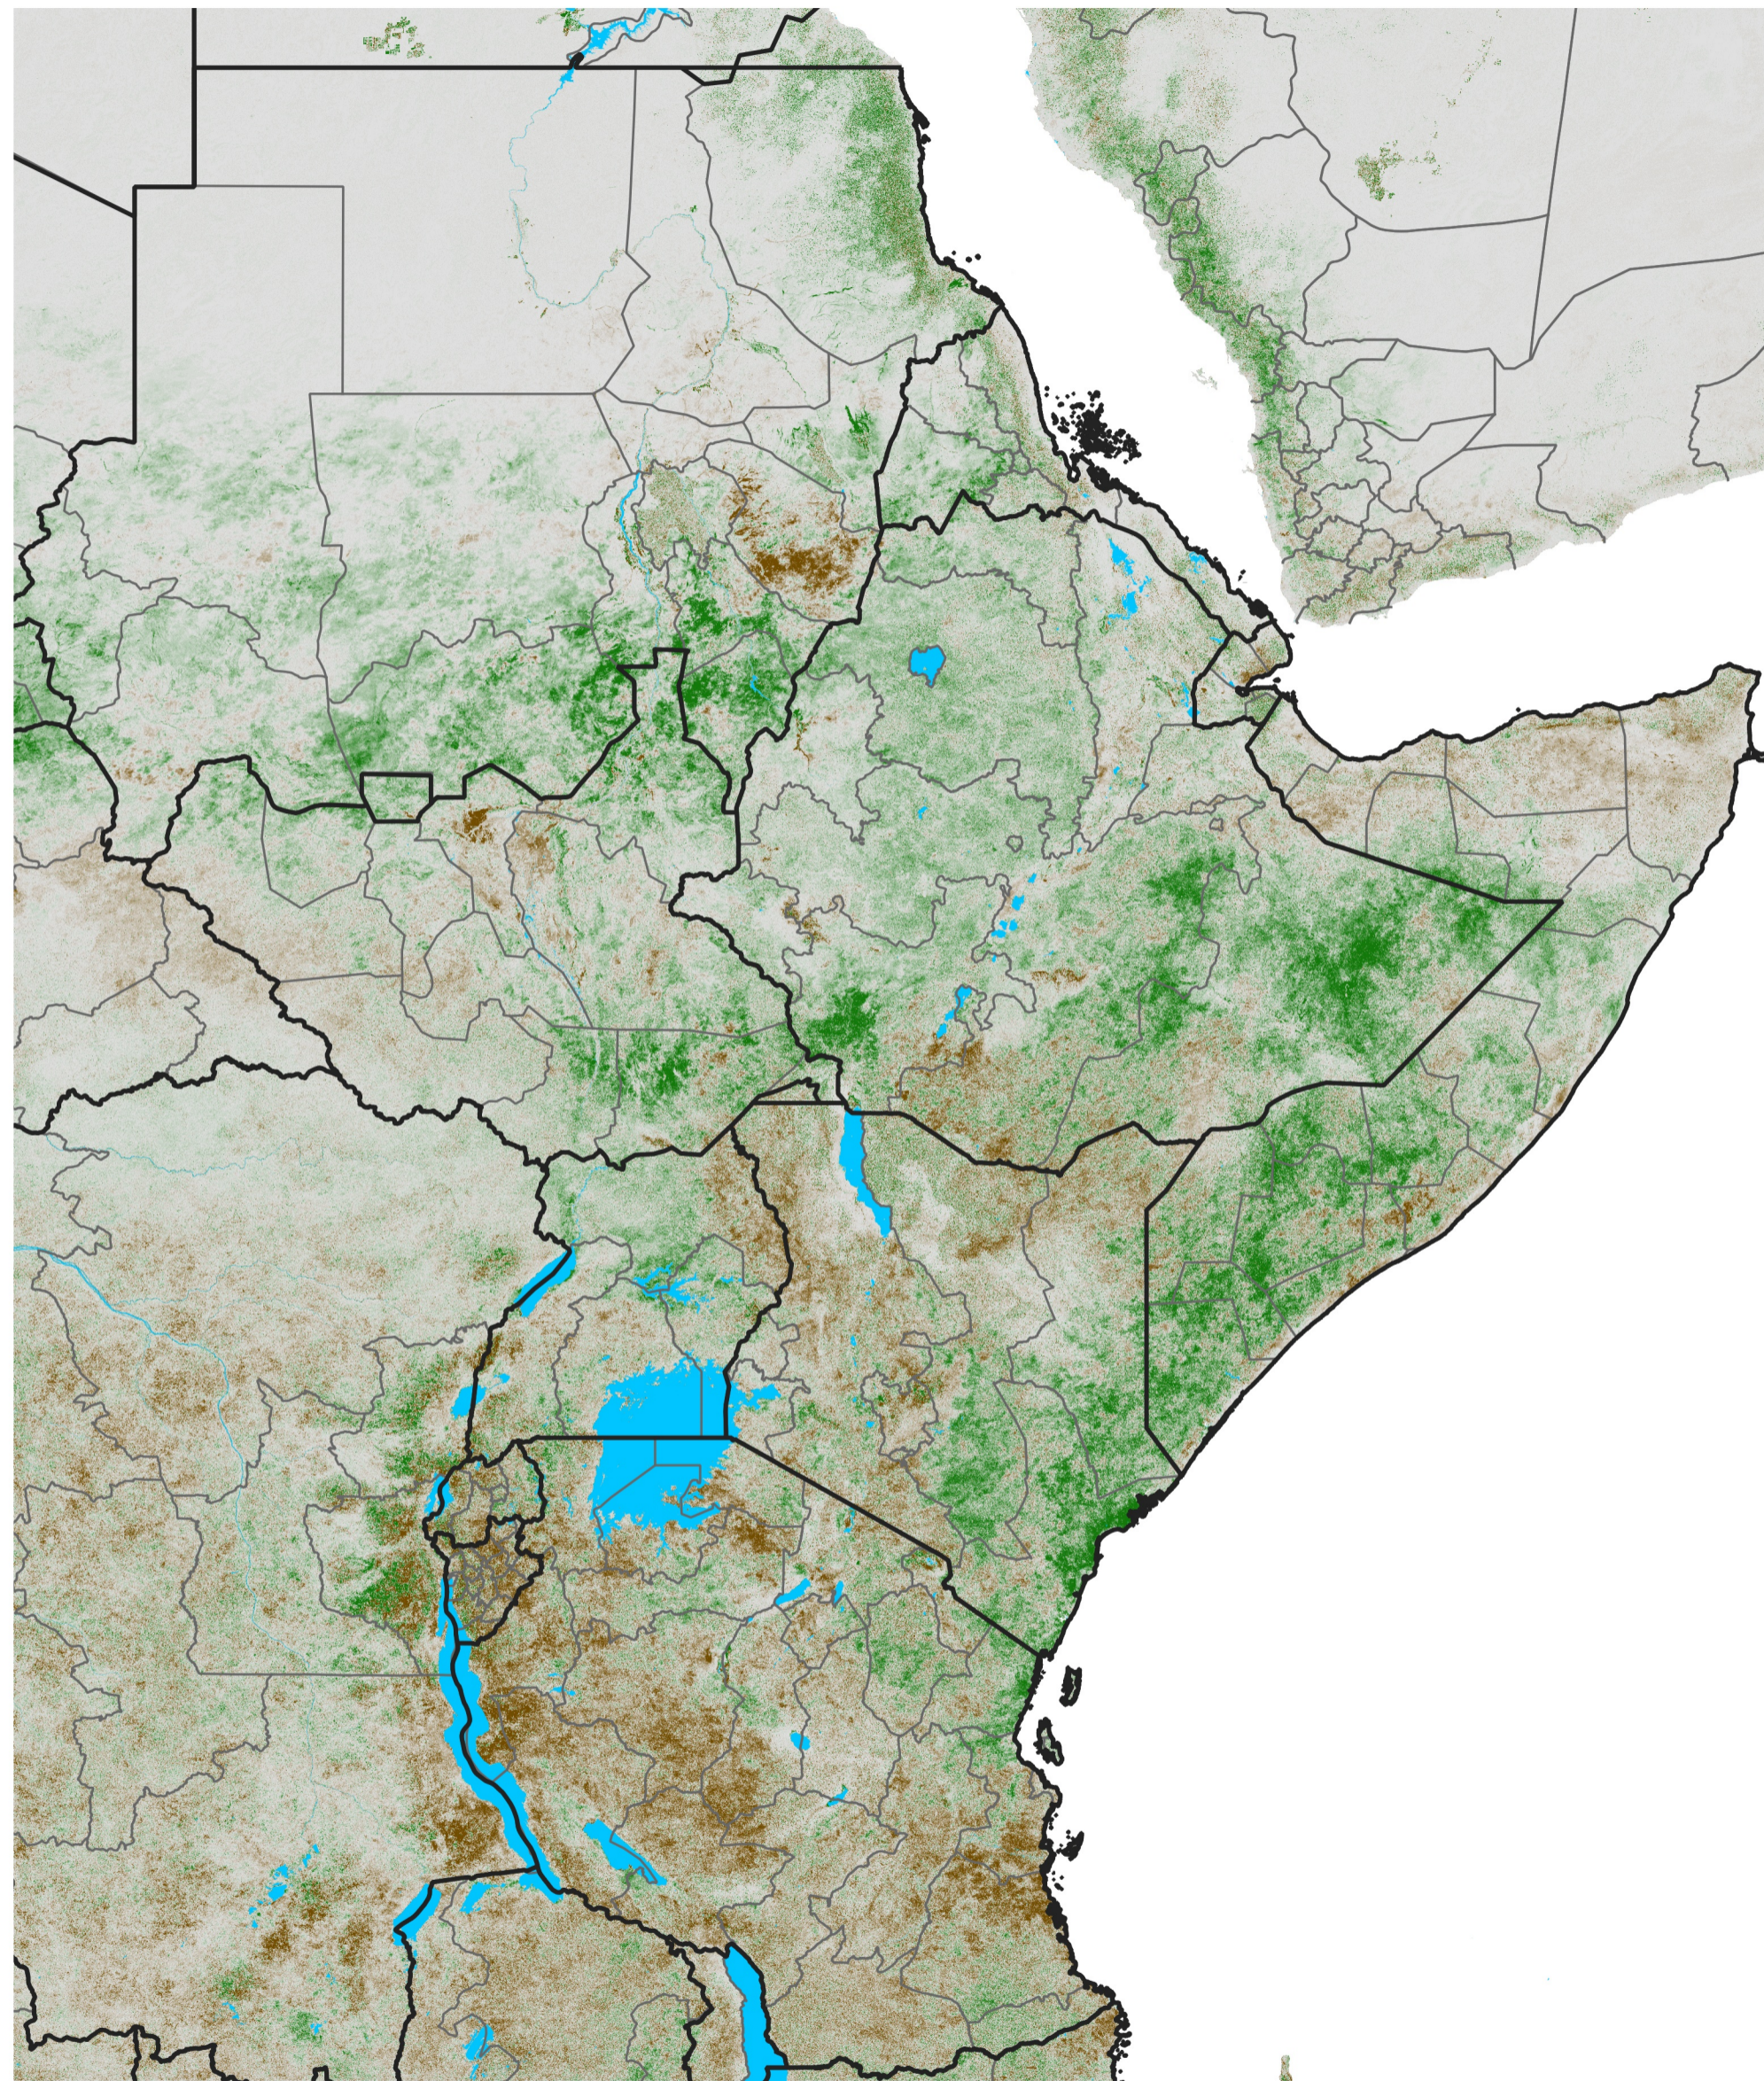

East Africa NDVI Difference

2022 minus 2021

Period 66 / Nov 21 - 30, 2022

NDVI Difference

< -0.3 -0.2 -0.1 -0.05 0.05 0.1 0.2 >0.3

Negative

No Difference

Positive