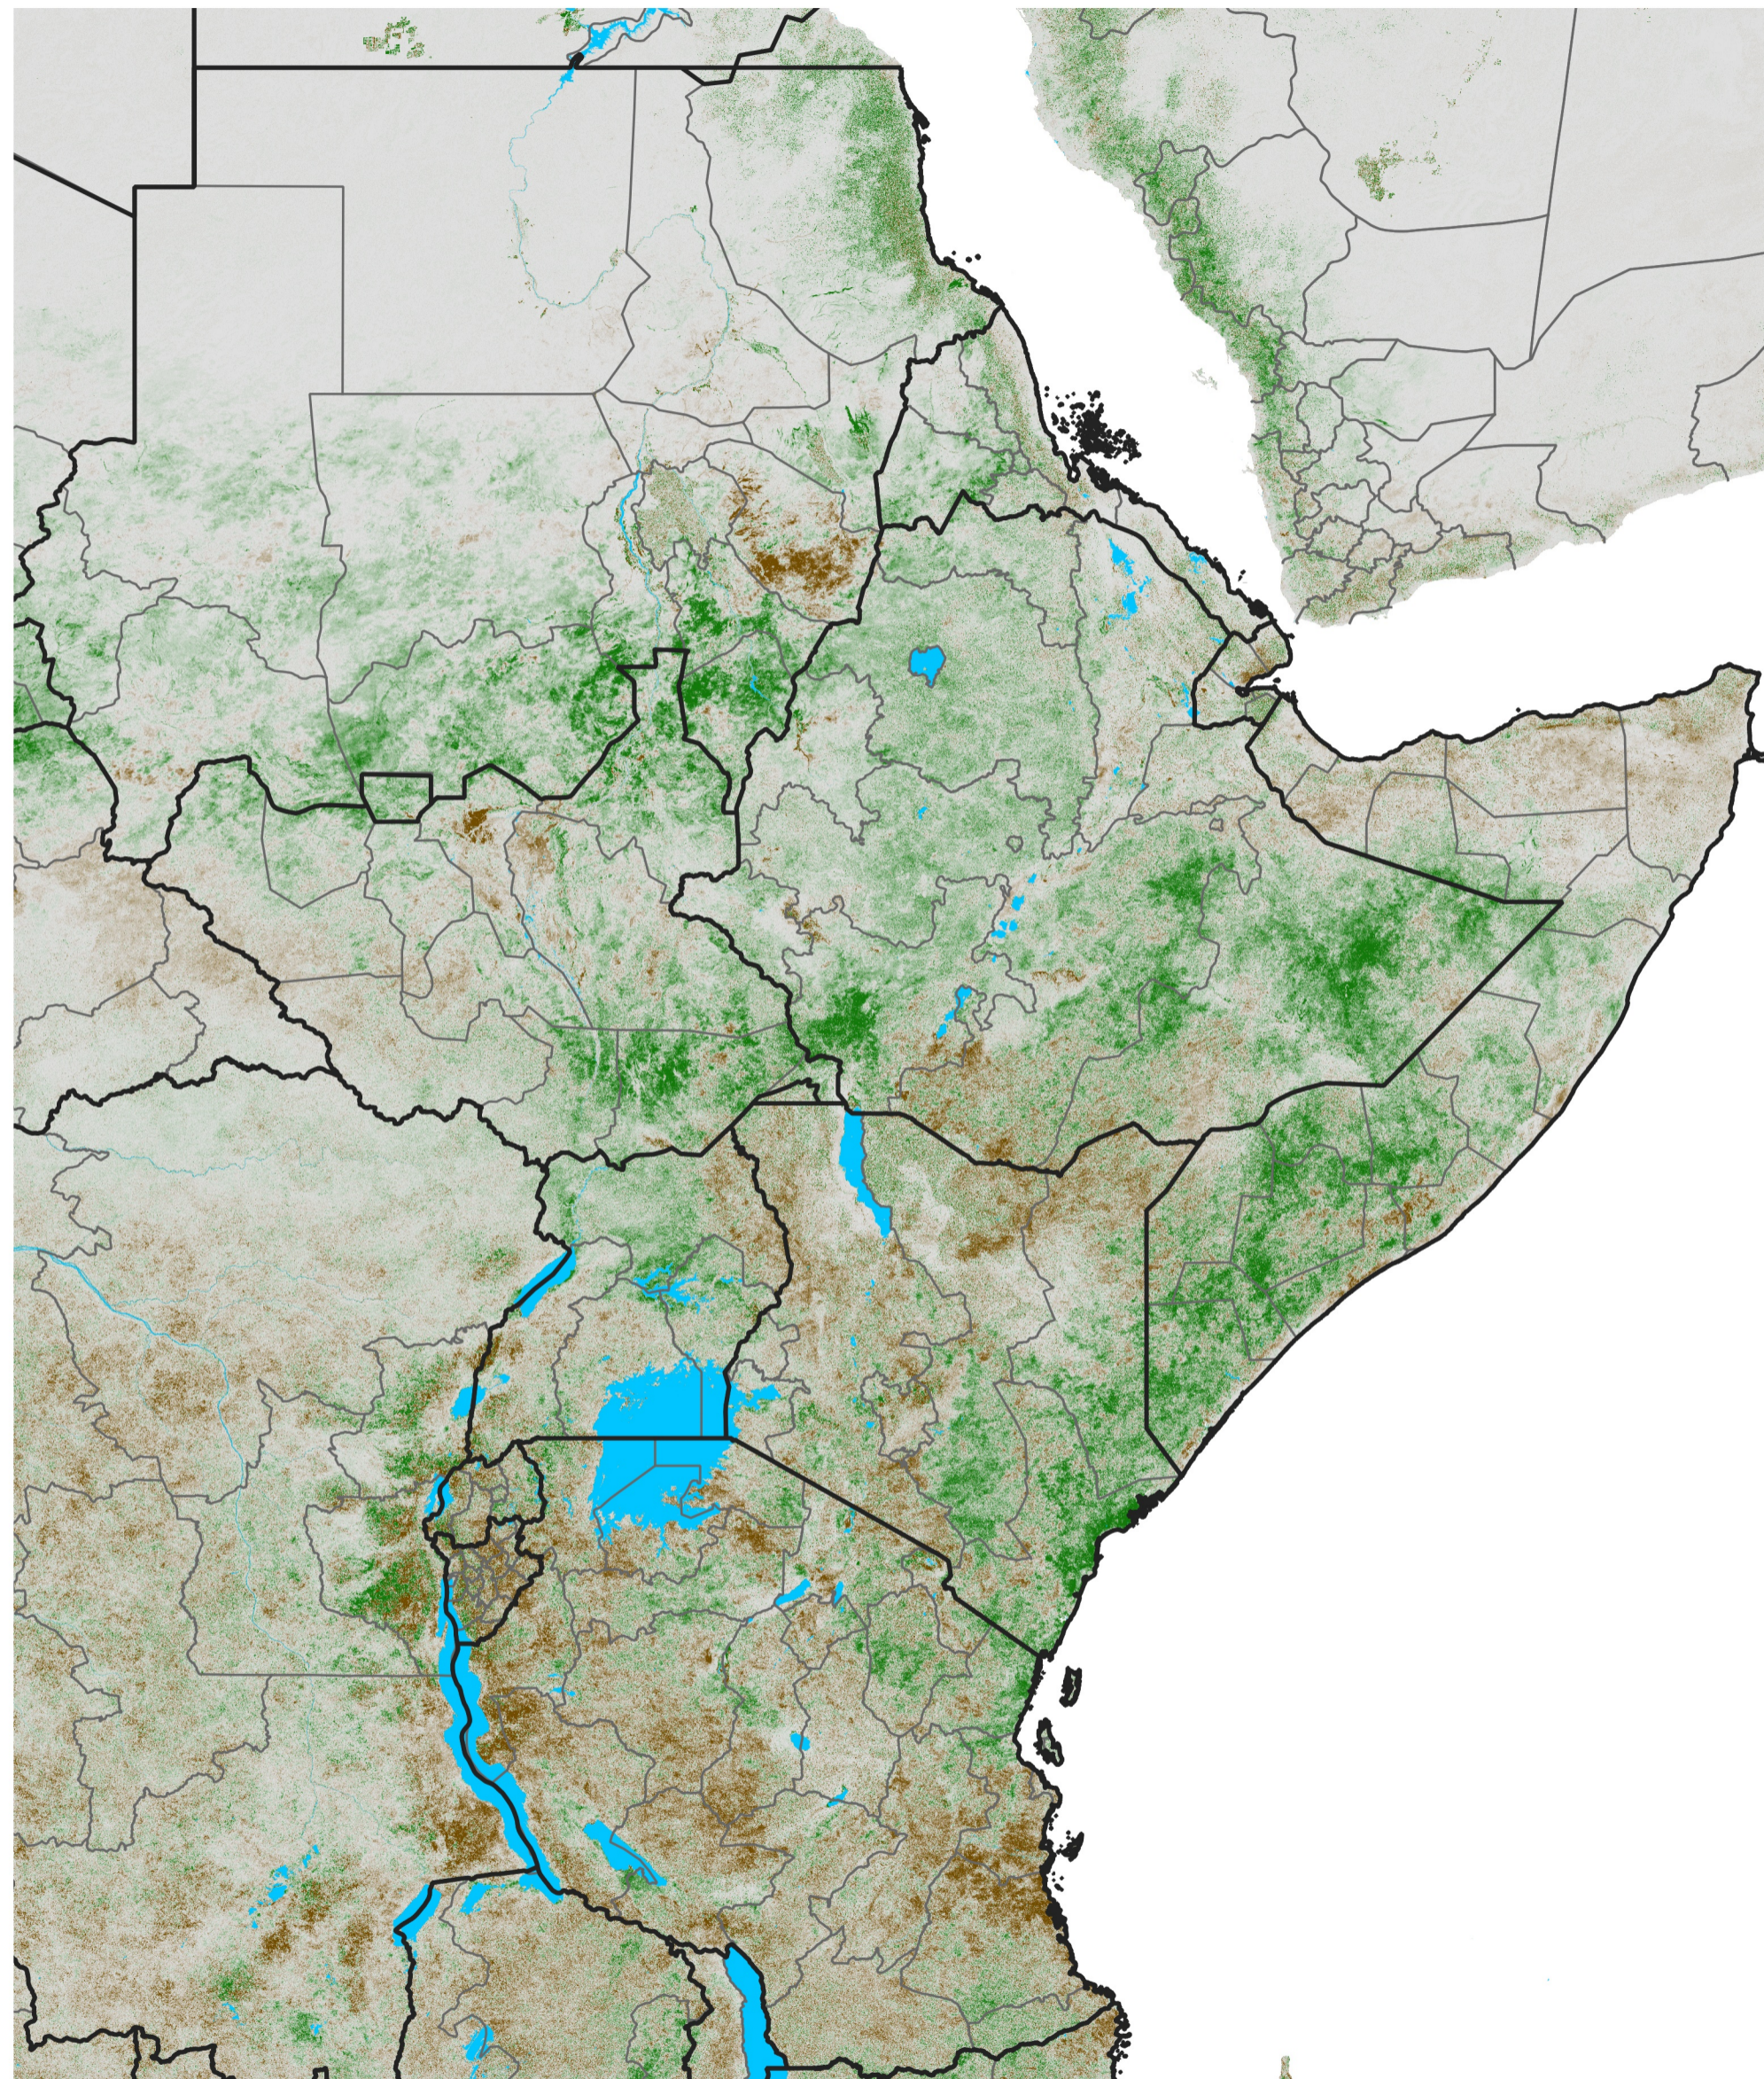

East Africa NDVI Difference

2022 minus 2021

Period 67 / Nov 26 - Dec 05, 2022

NDVI Difference

< -0.3 -0.2 -0.1 -0.05 0.05 0.1 0.2 >0.3

Negative

No Difference

Positive