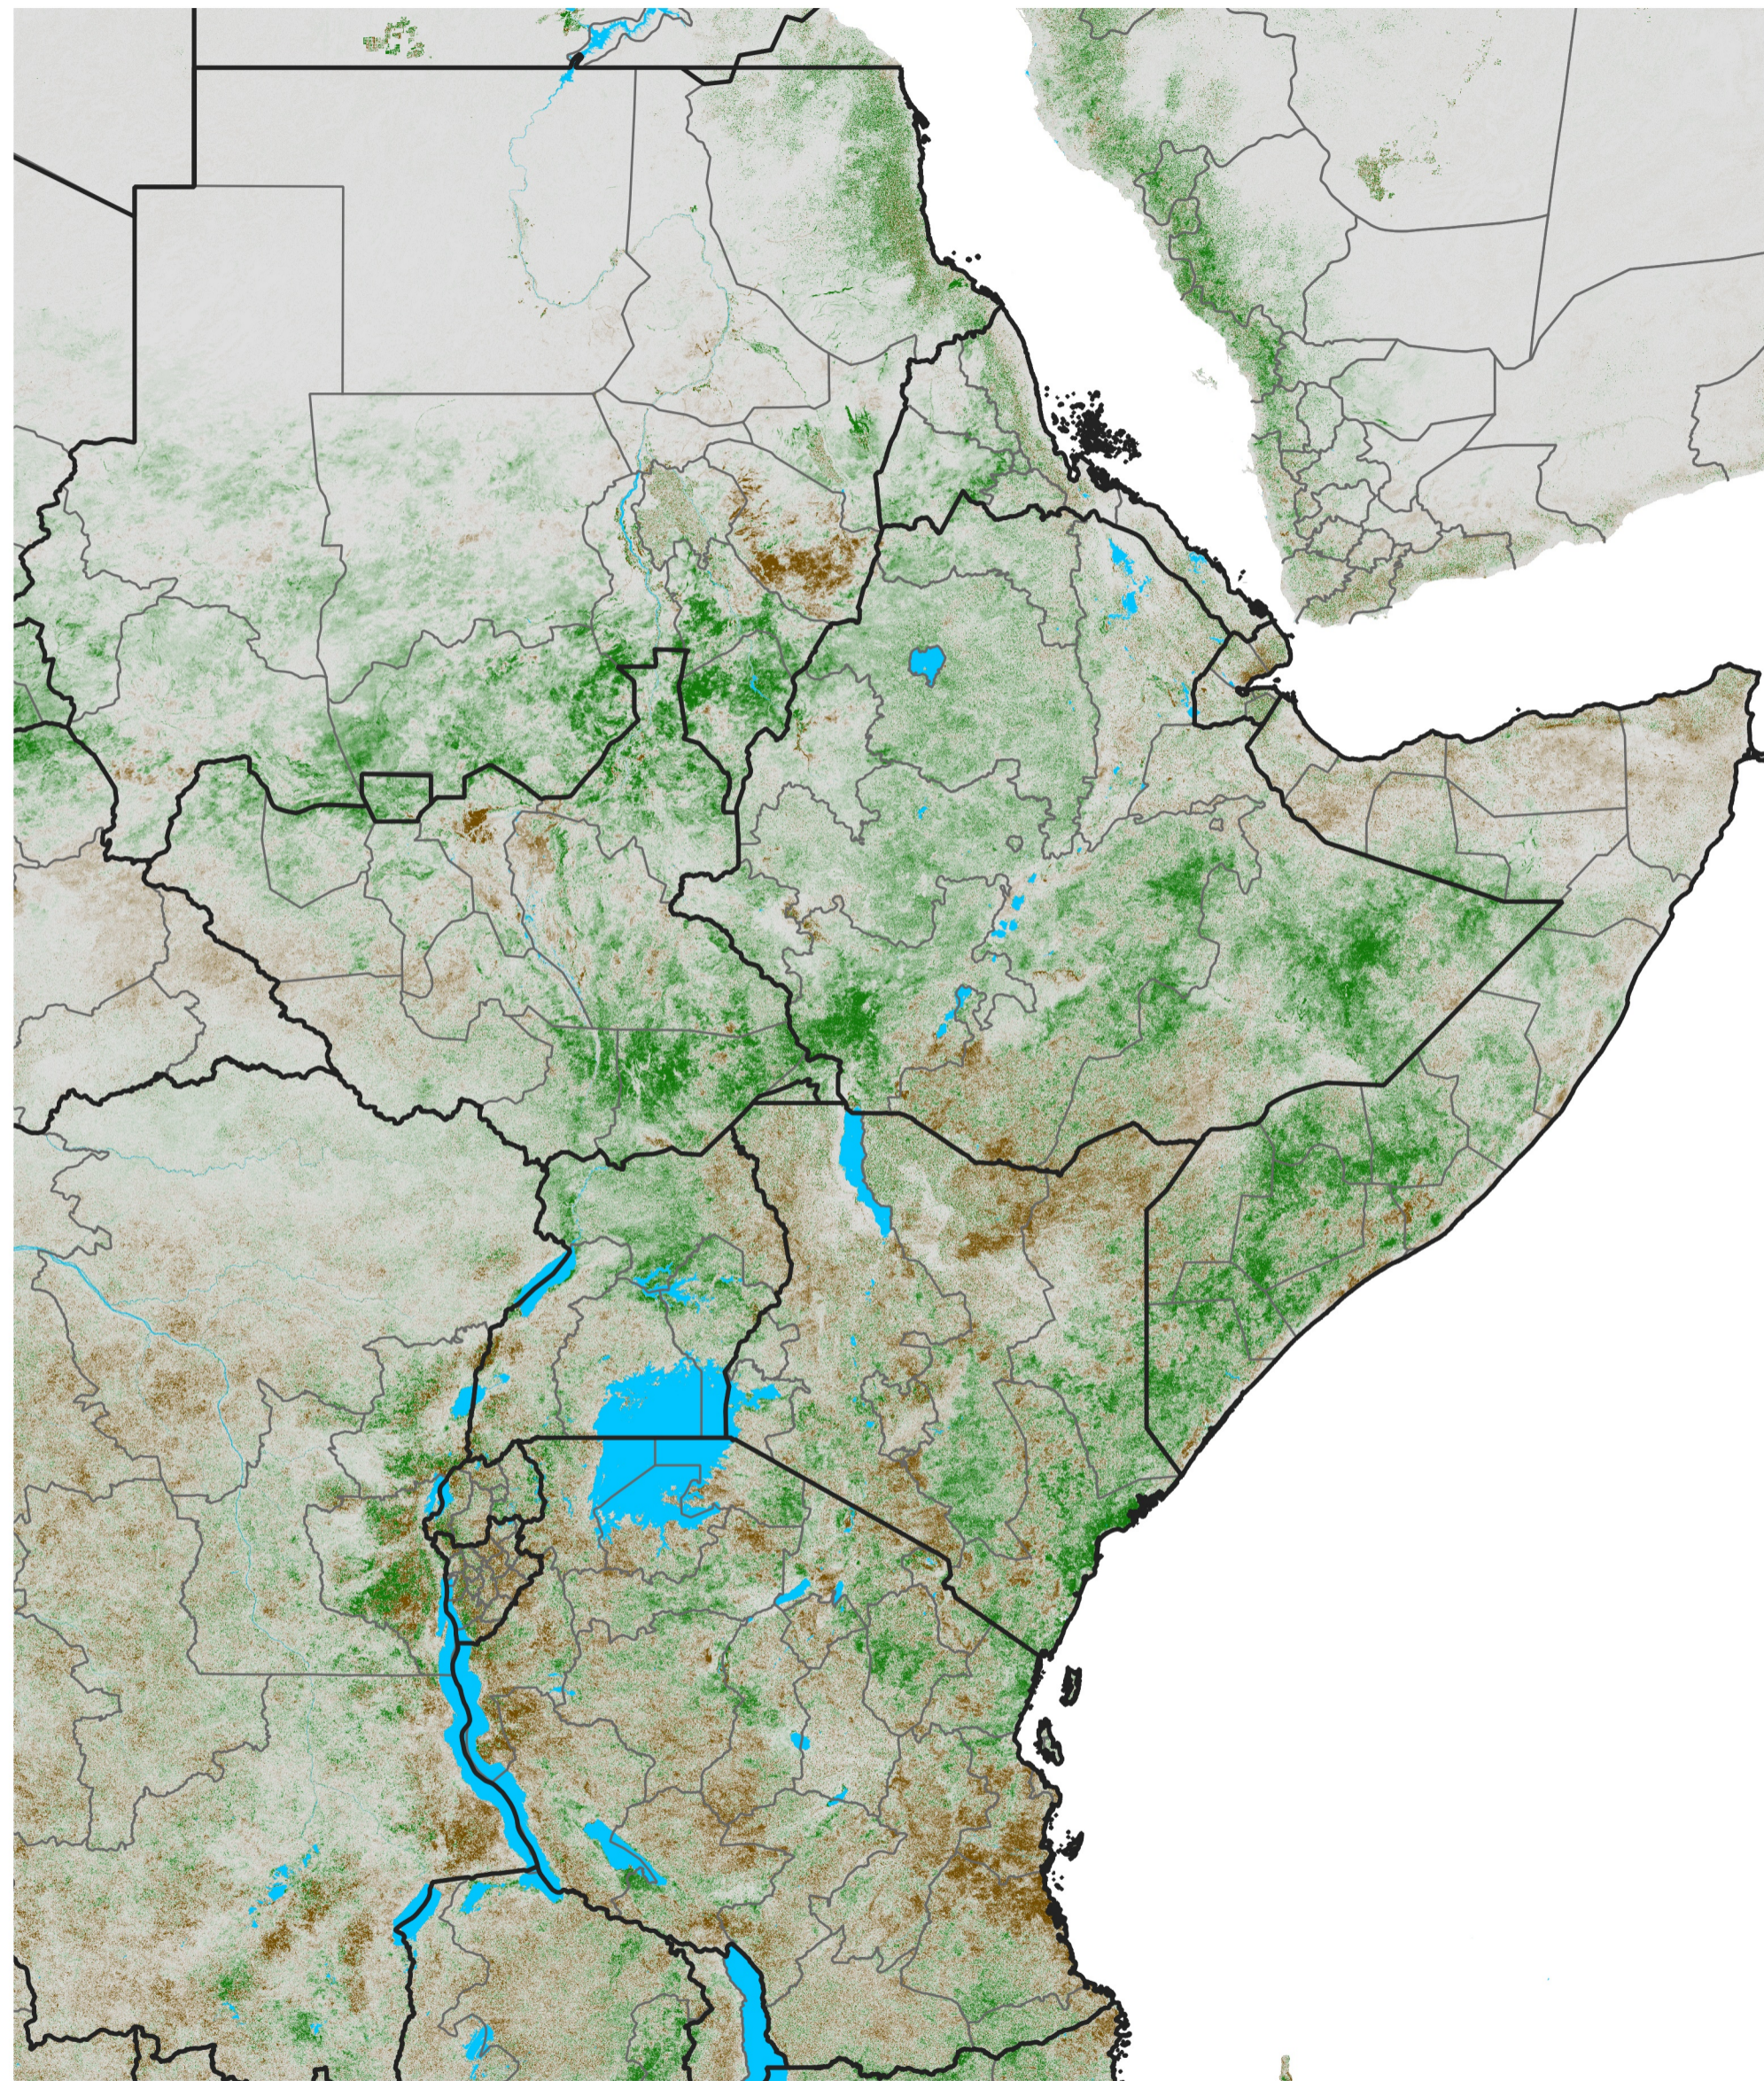

East Africa NDVI Difference

2022 minus 2021

Period 68 / Dec 01 - 10, 2022

NDVI Difference

< -0.3 -0.2 -0.1 -0.05 0.05 0.1 0.2 >0.3

Negative

No Difference

Positive