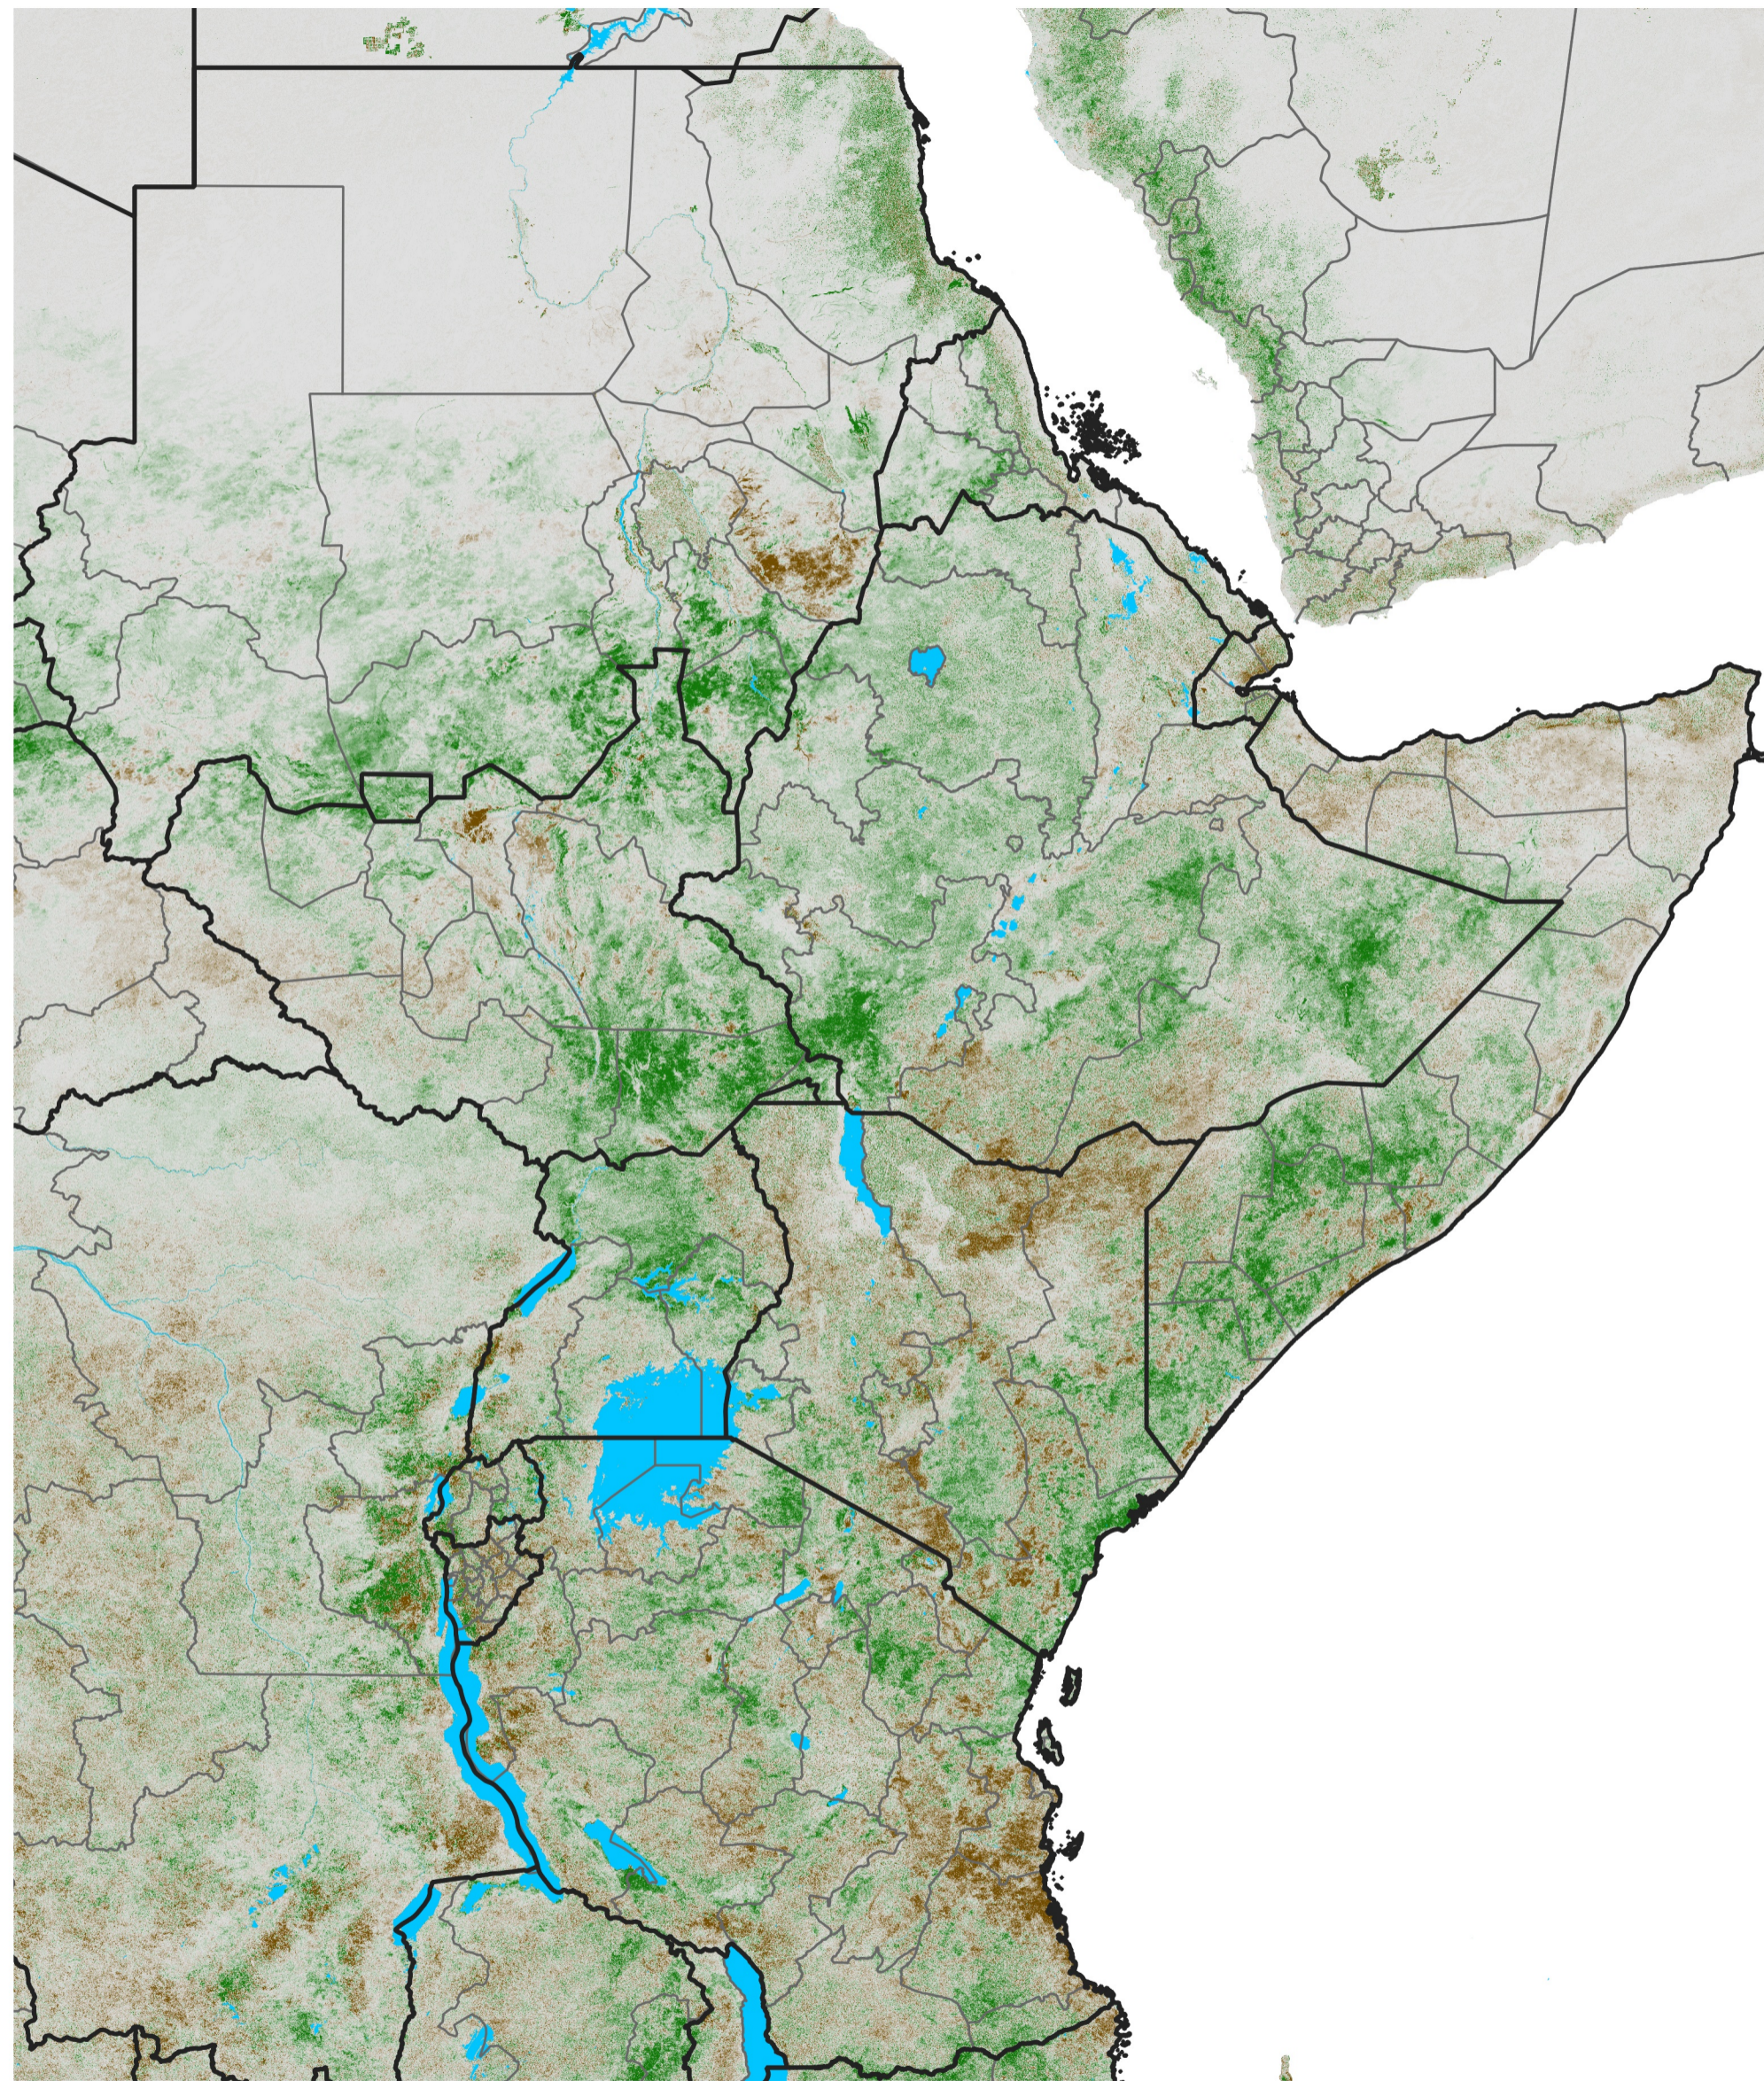

# East Africa NDVI Difference

2022 minus 2021

Period 69 / Dec 06 - 15, 2022

## NDVI Difference

< -0.3   -0.2   -0.1   -0.05   0.05   0.1   0.2   >0.3

Negative

No Difference

Positive