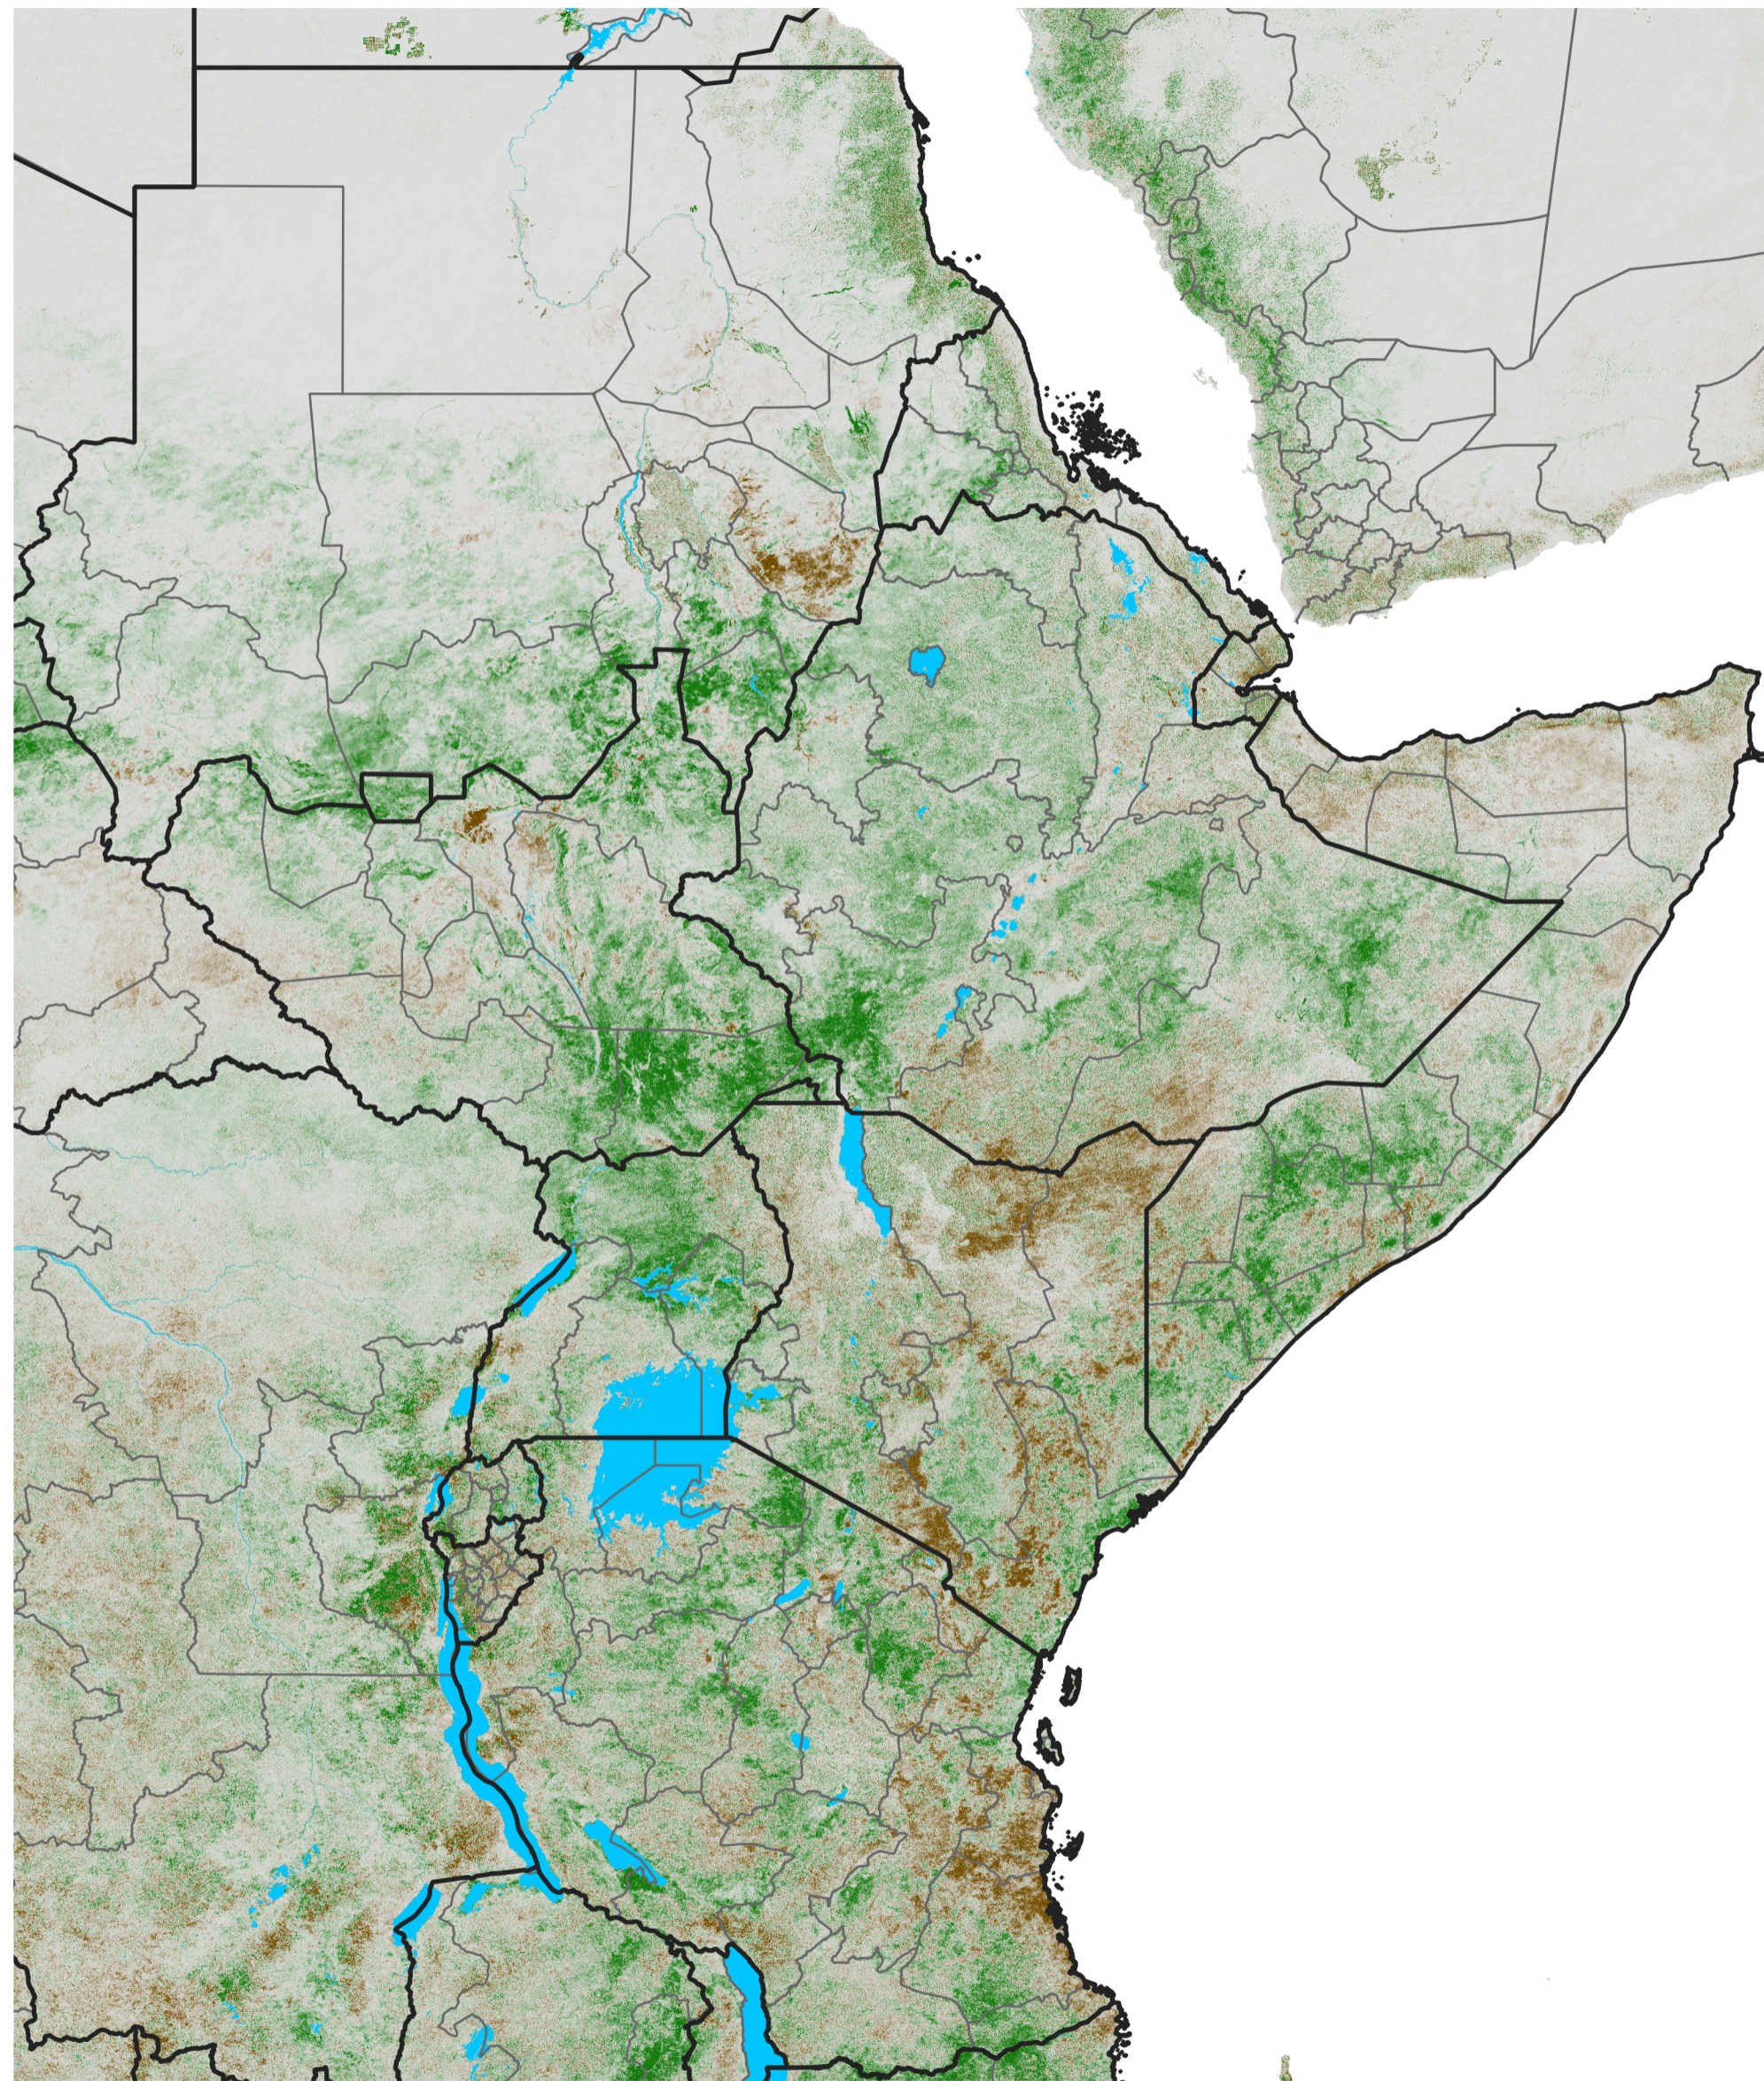

East Africa NDVI Difference

2022 minus 2021

Period 70 / Dec 11 - 20, 2022

NDVI Difference

< -0.3 -0.2 -0.1 -0.05 0.05 0.1 0.2 >0.3

Negative

No Difference

Positive