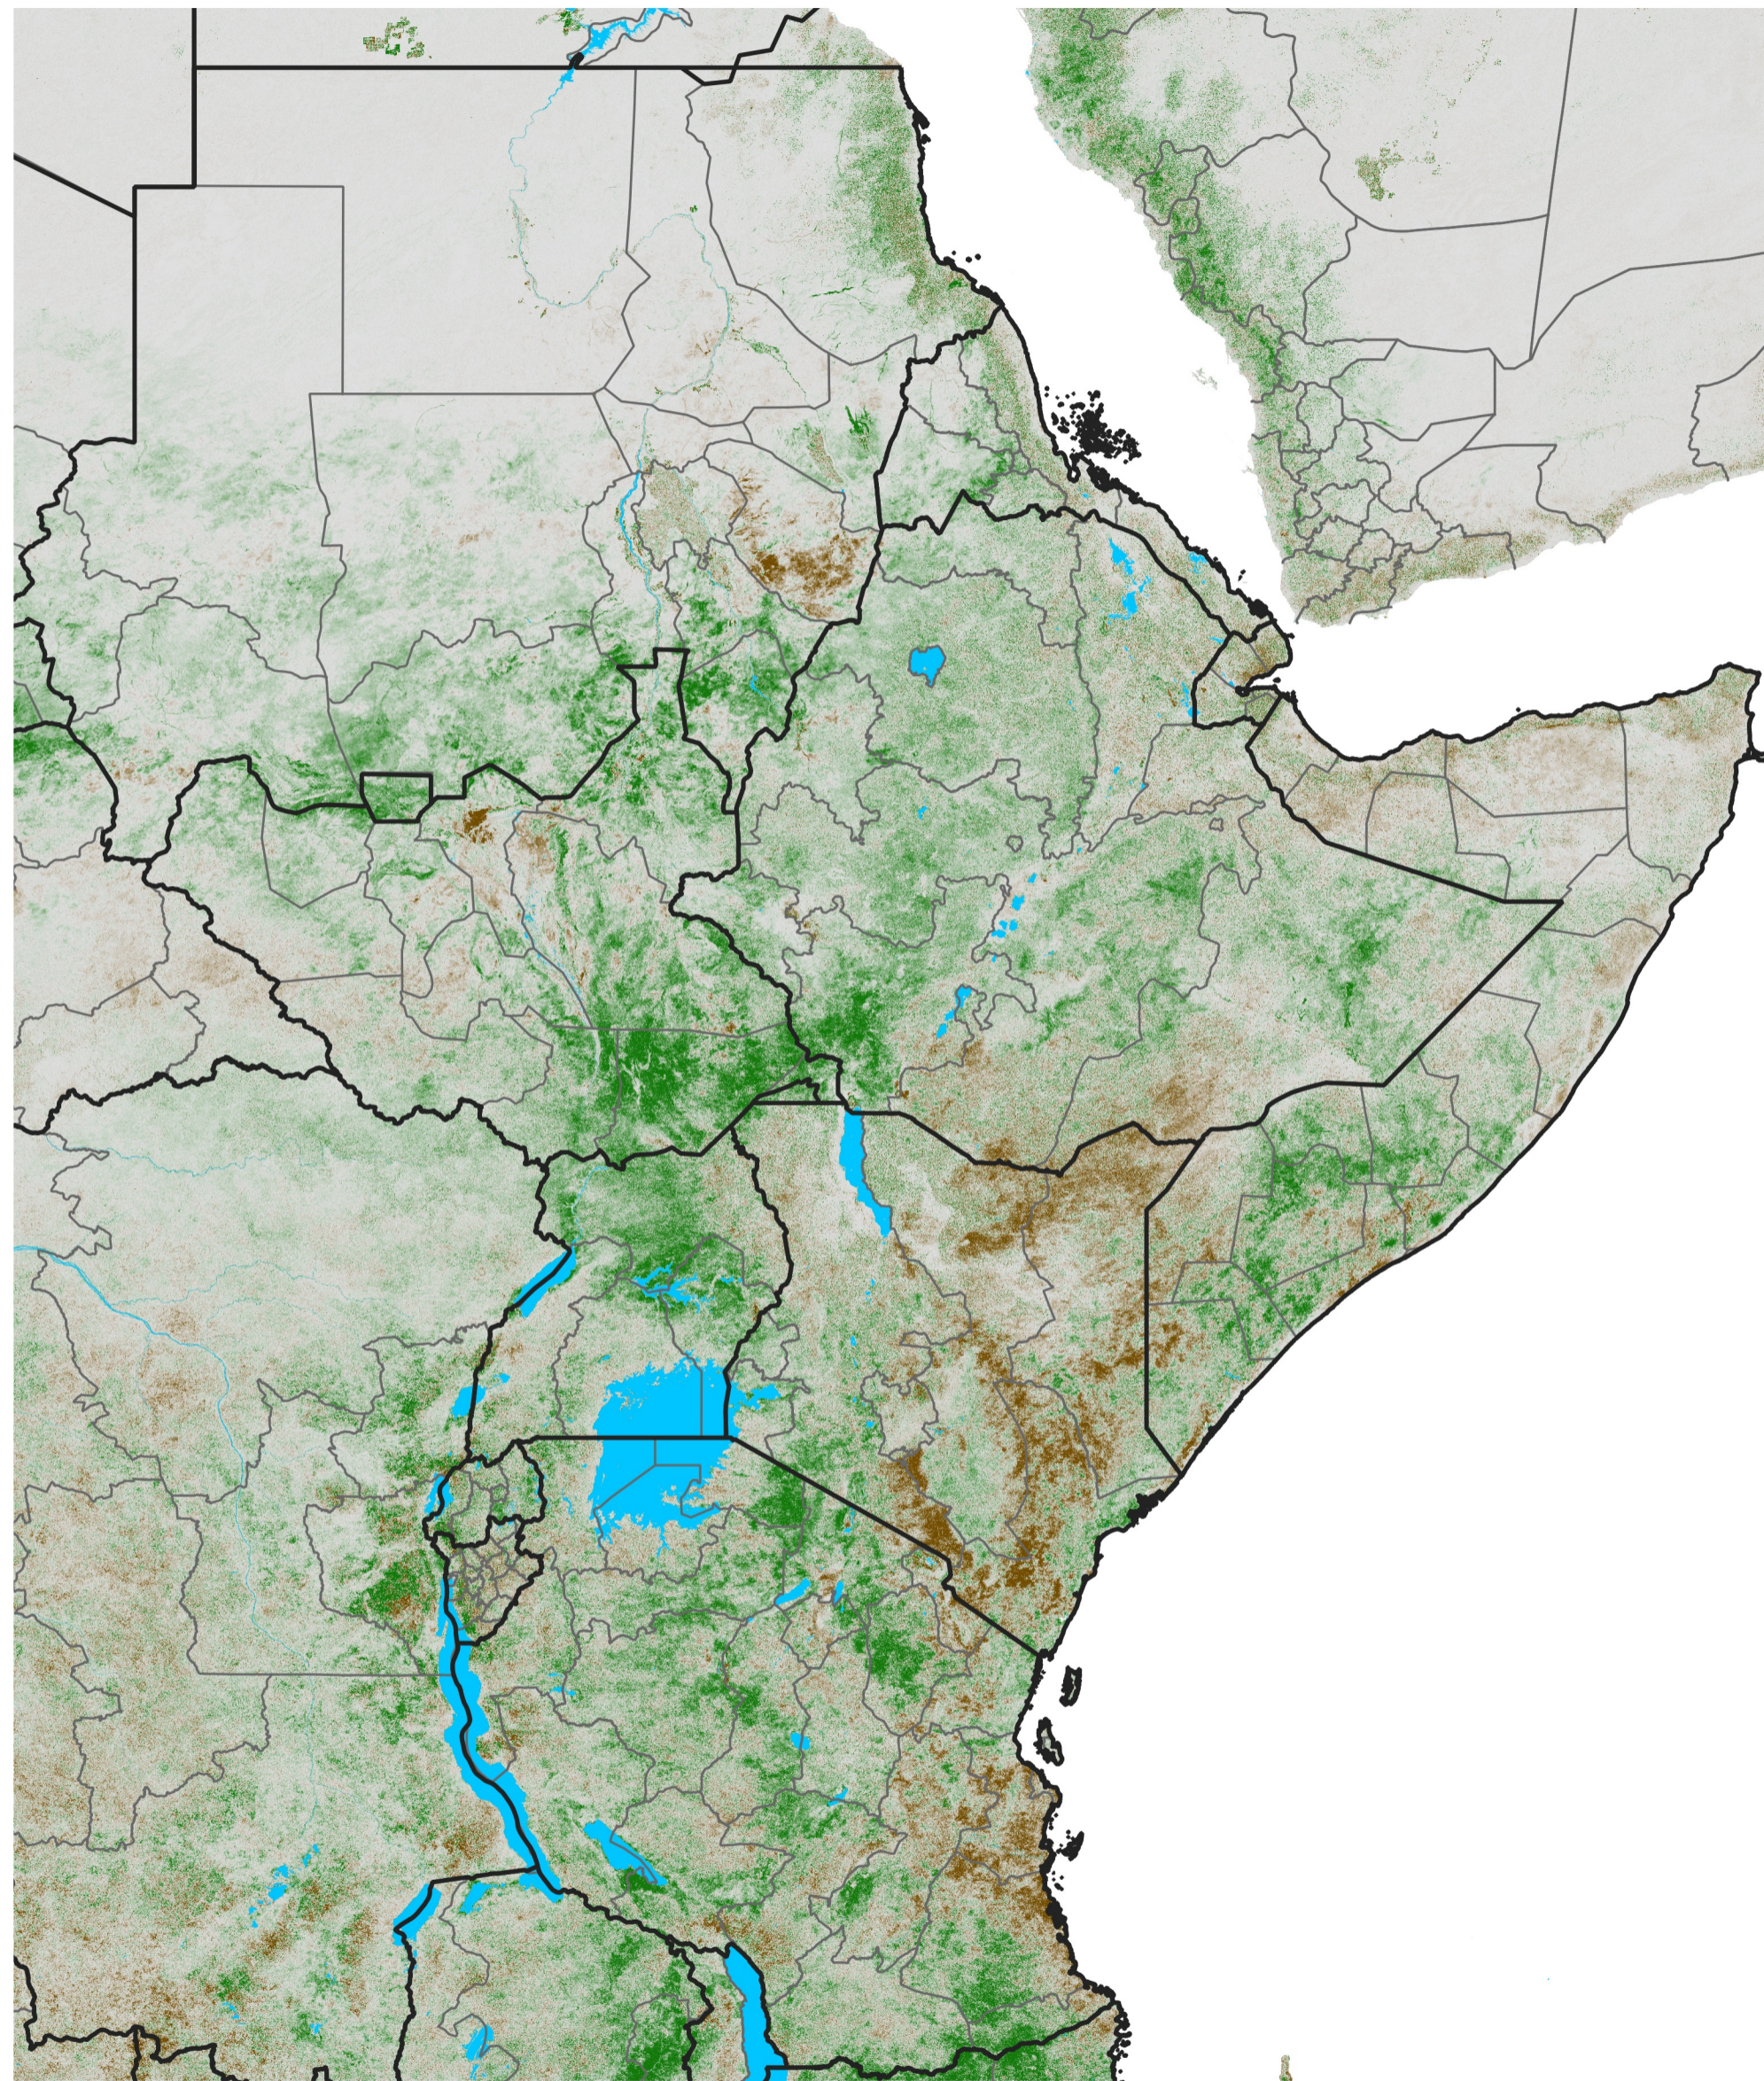

East Africa NDVI Difference

2022 minus 2021

Period 71 / Dec 16 - 25, 2022

NDVI Difference

< -0.3 -0.2 -0.1 -0.05 0.05 0.1 0.2 >0.3

Negative

No Difference

Positive