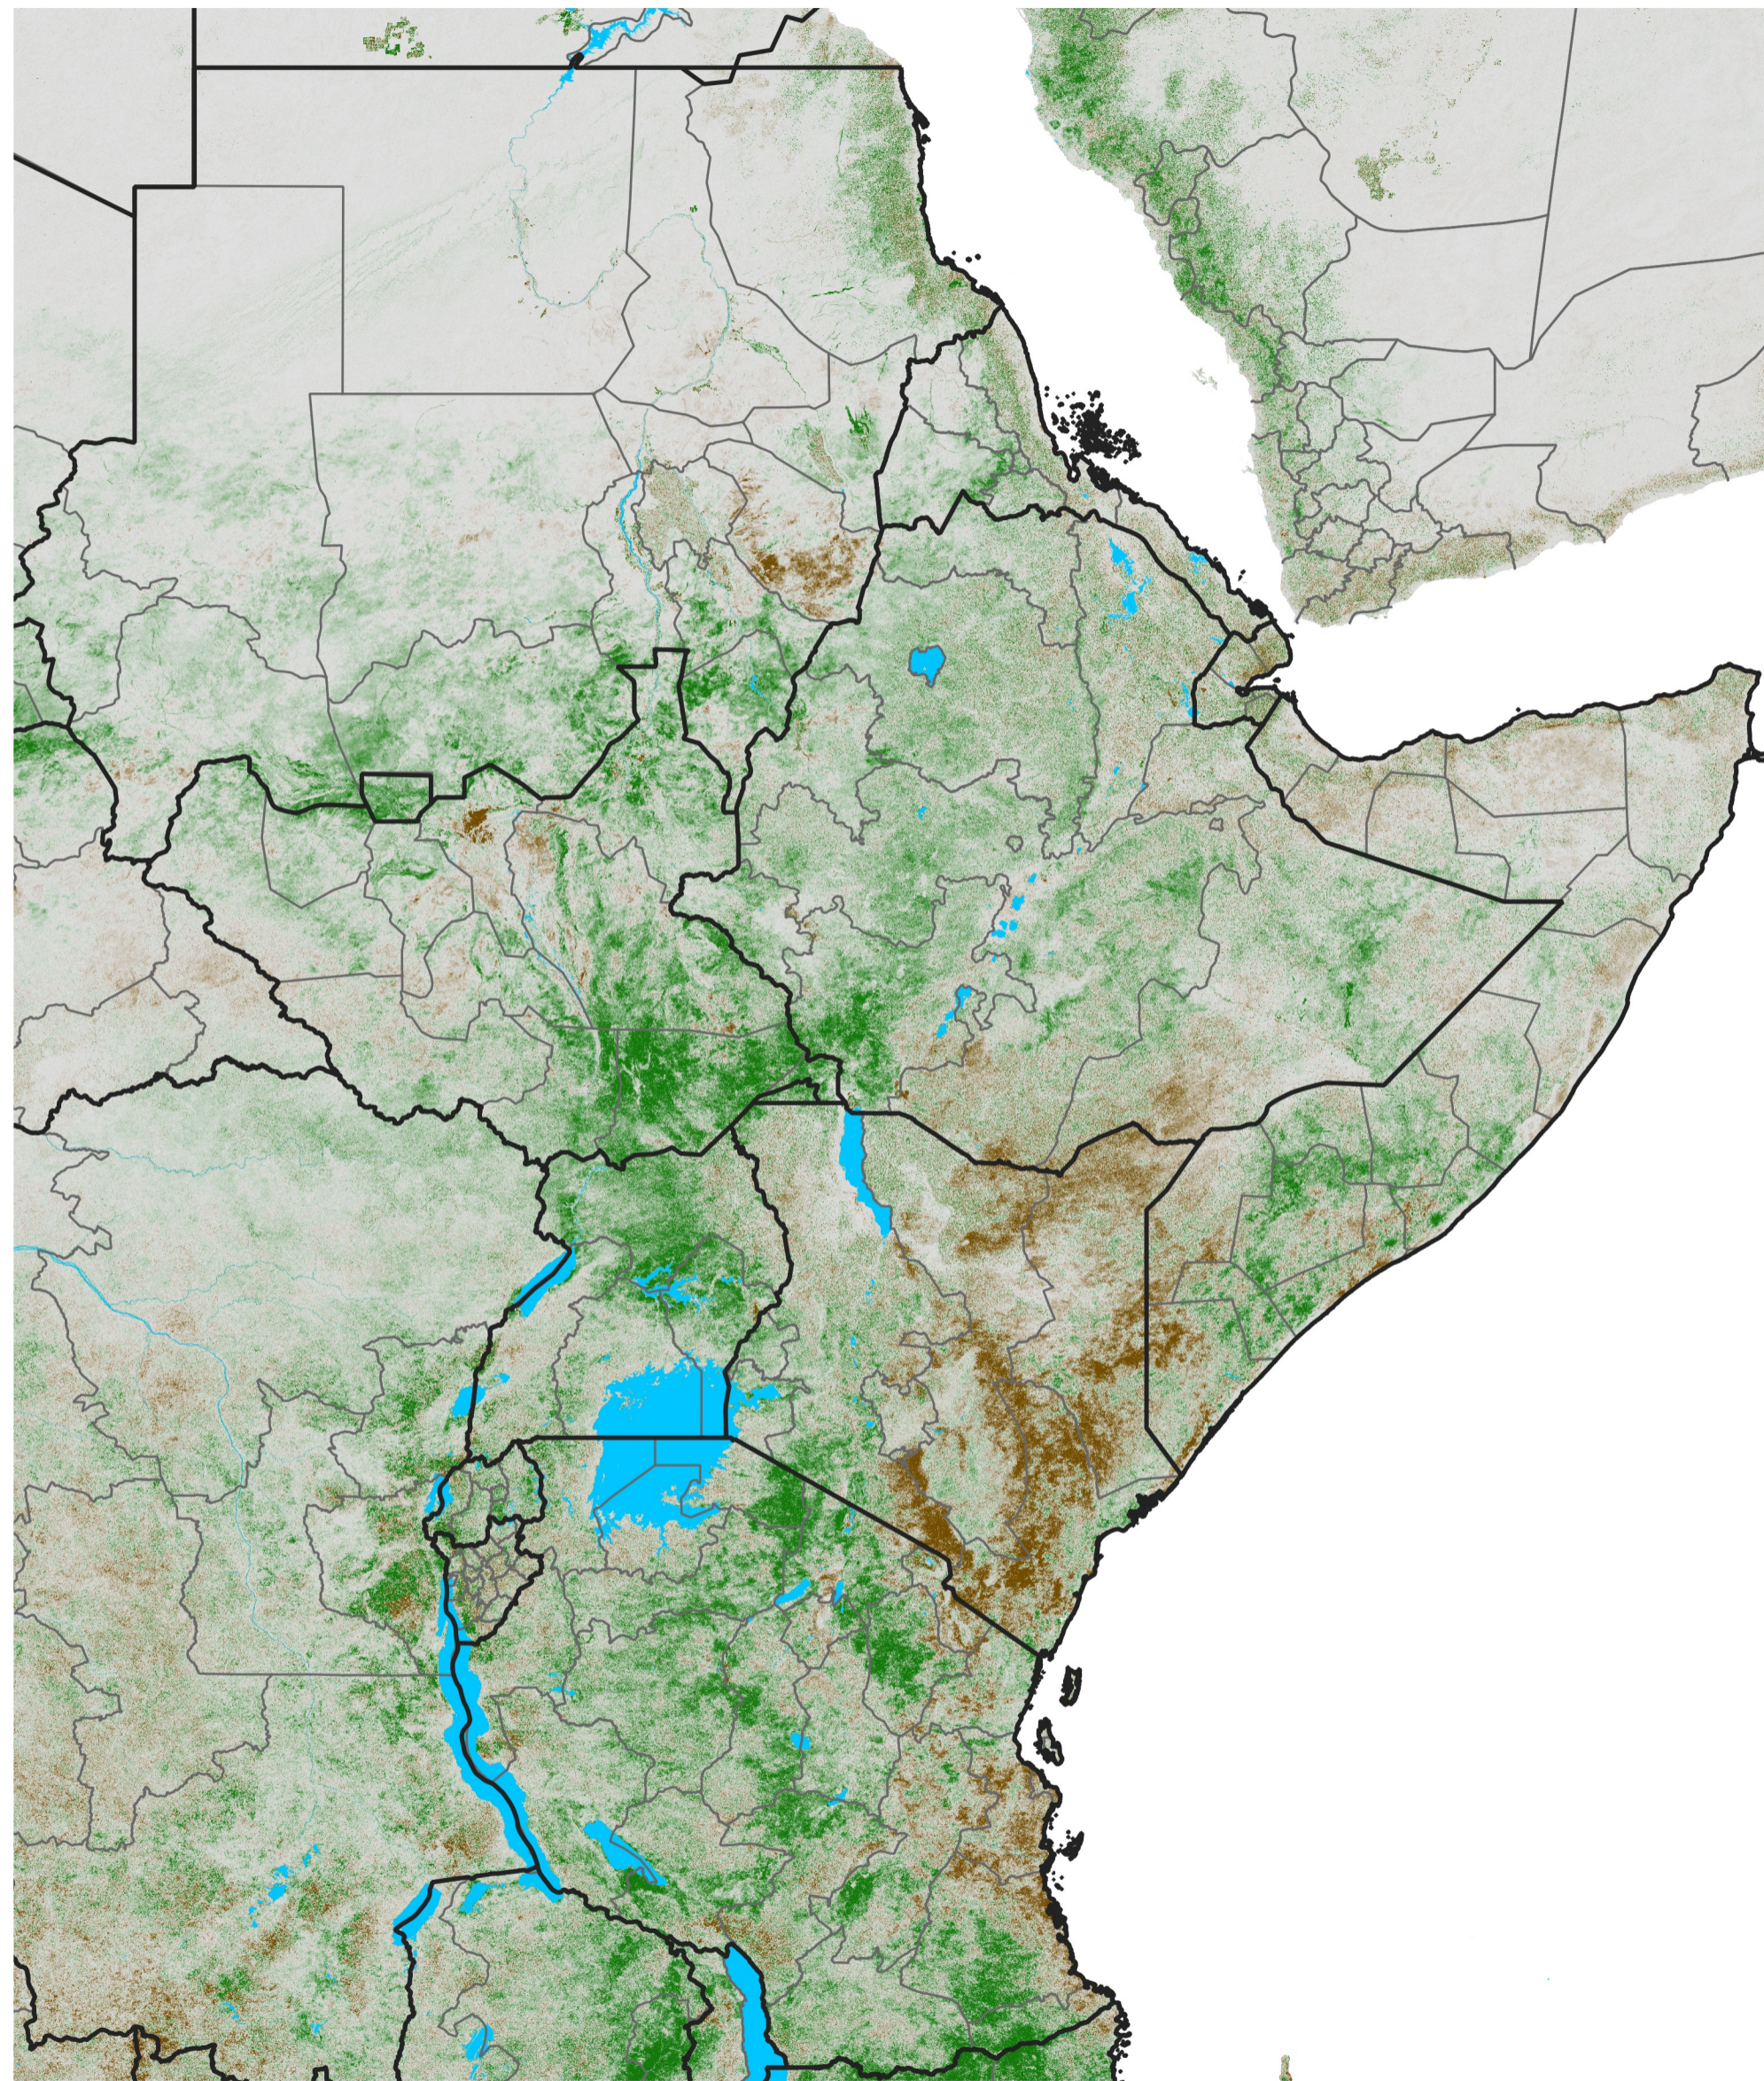

East Africa NDVI Difference

2022 minus 2021

Period 72 / Dec 21 - 31, 2022

NDVI Difference

< -0.3 -0.2 -0.1 -0.05 0.05 0.1 0.2 >0.3

Negative

No Difference

Positive