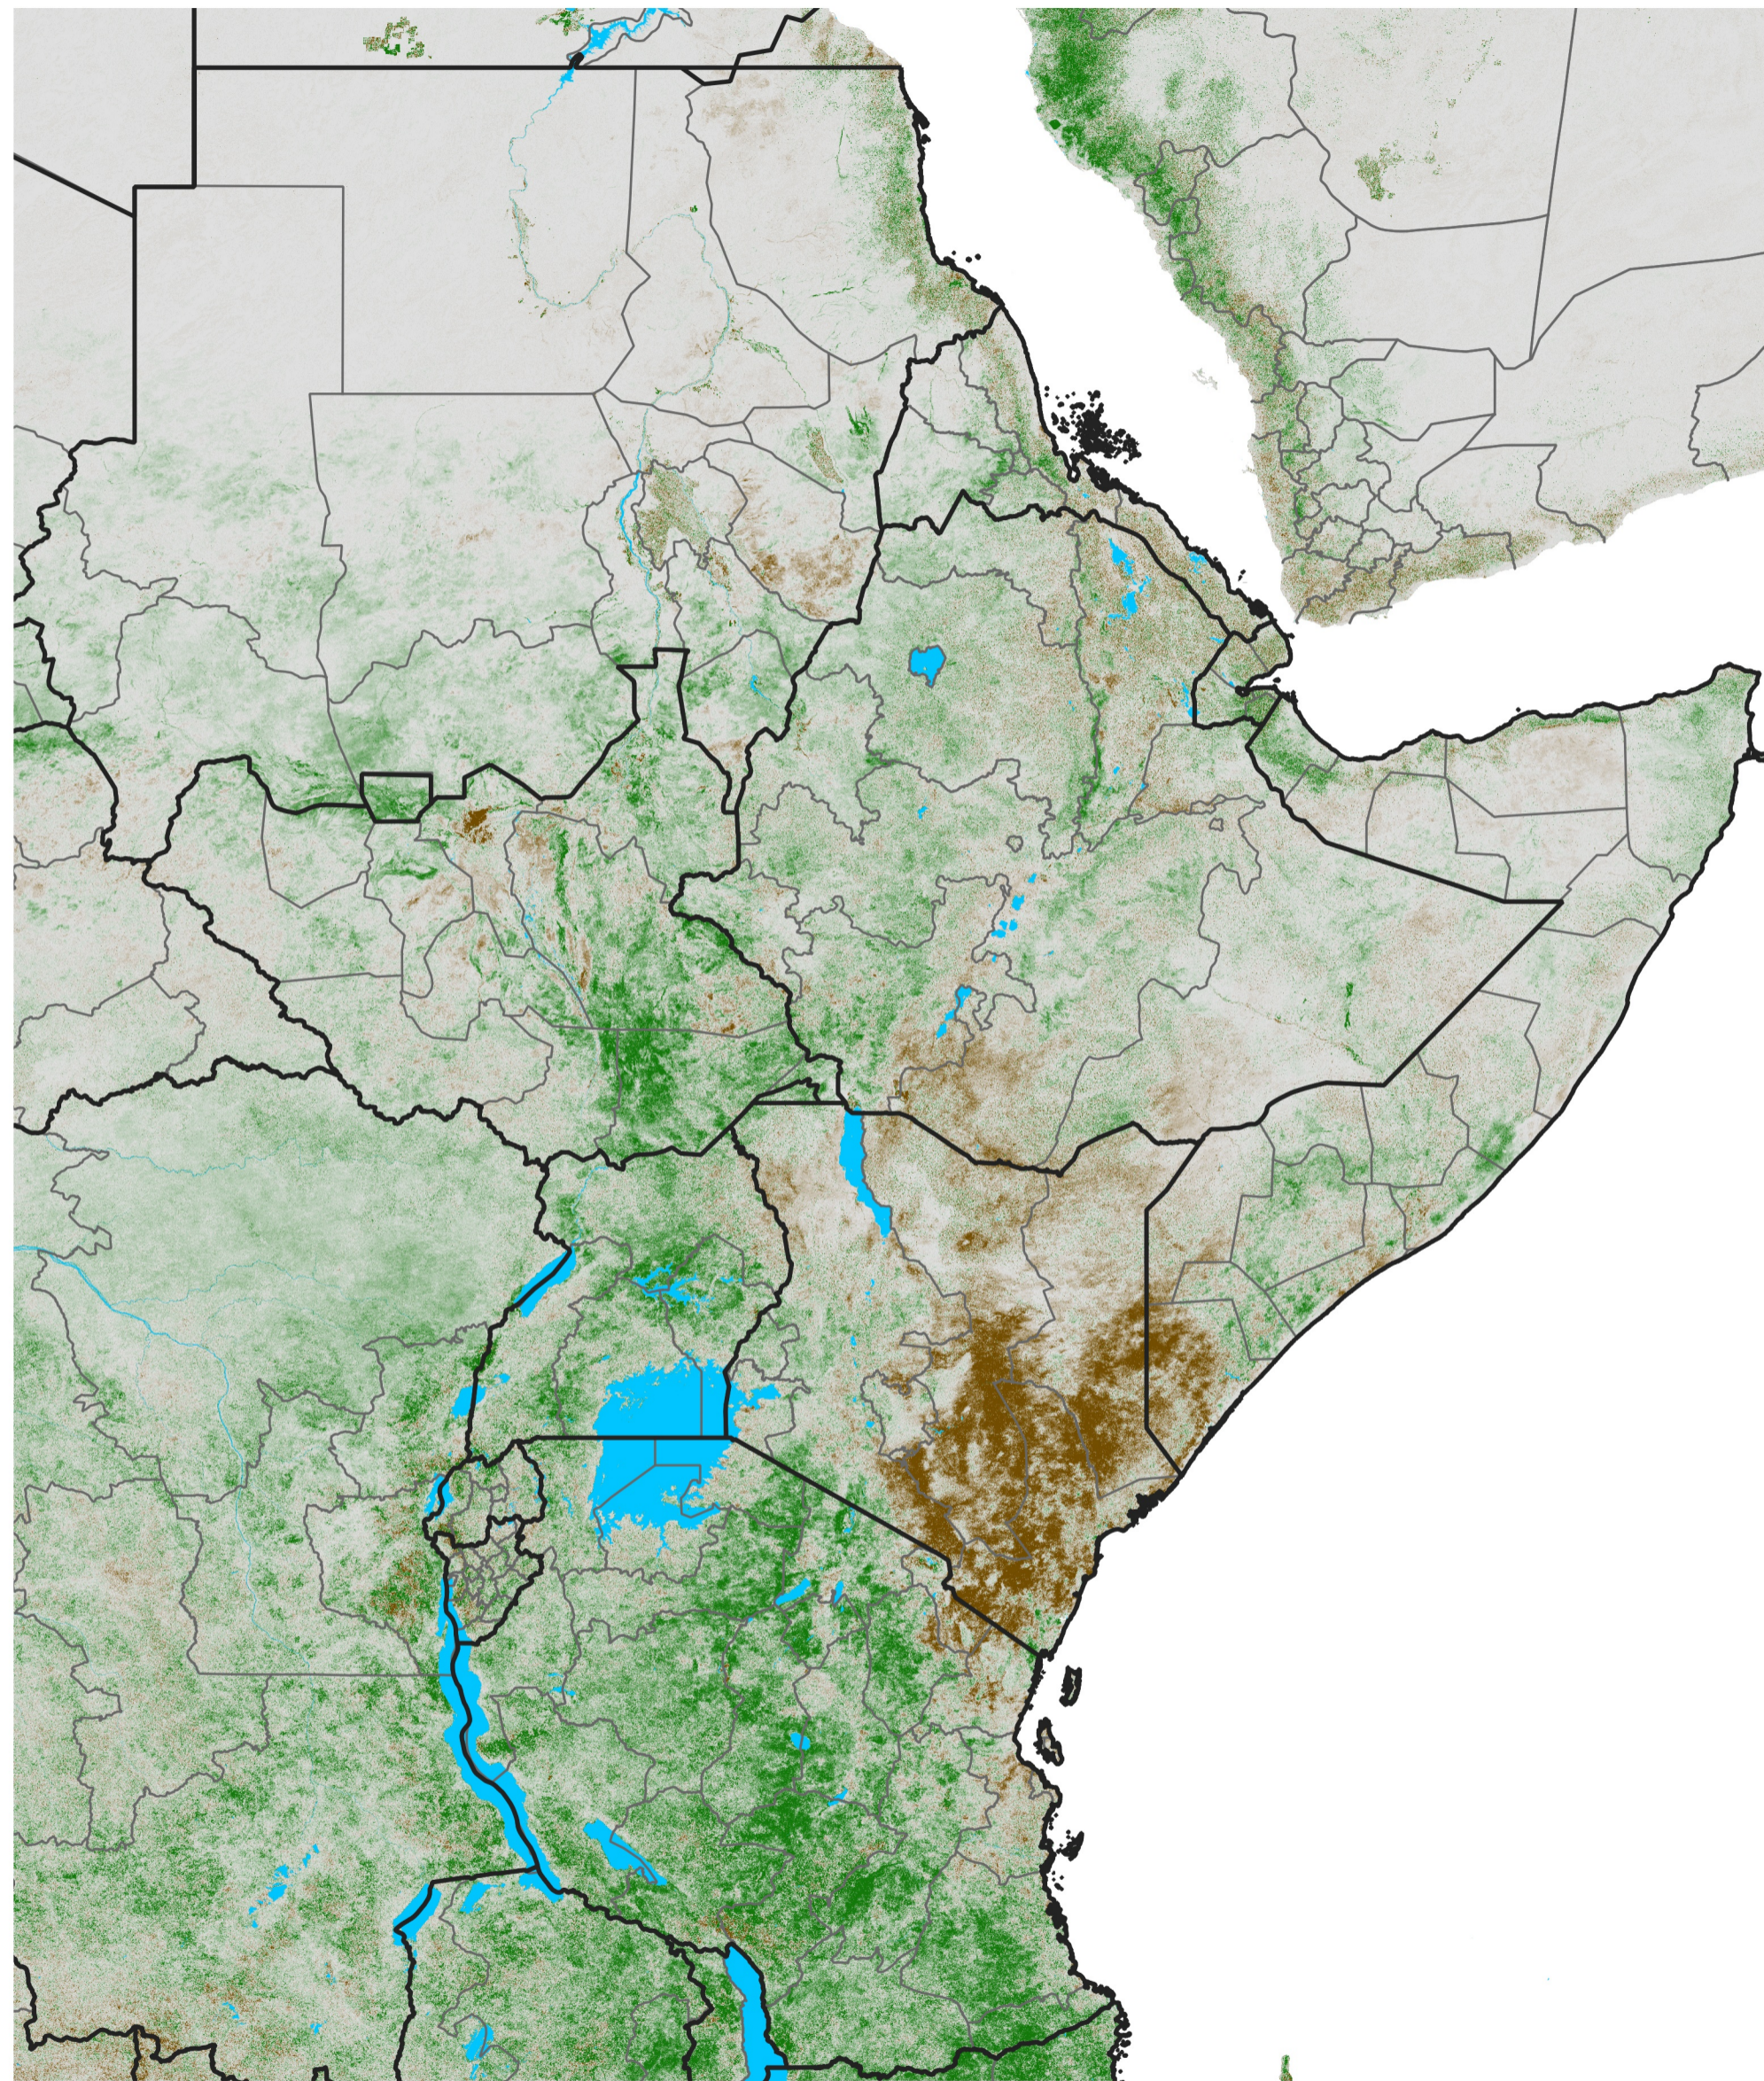

# East Africa NDVI Difference

2023 minus 2022

Period 05 / Jan 16 - 25, 2023

## NDVI Difference

< -0.3   -0.2   -0.1   -0.05   0.05   0.1   0.2   >0.3

Negative

No Difference

Positive