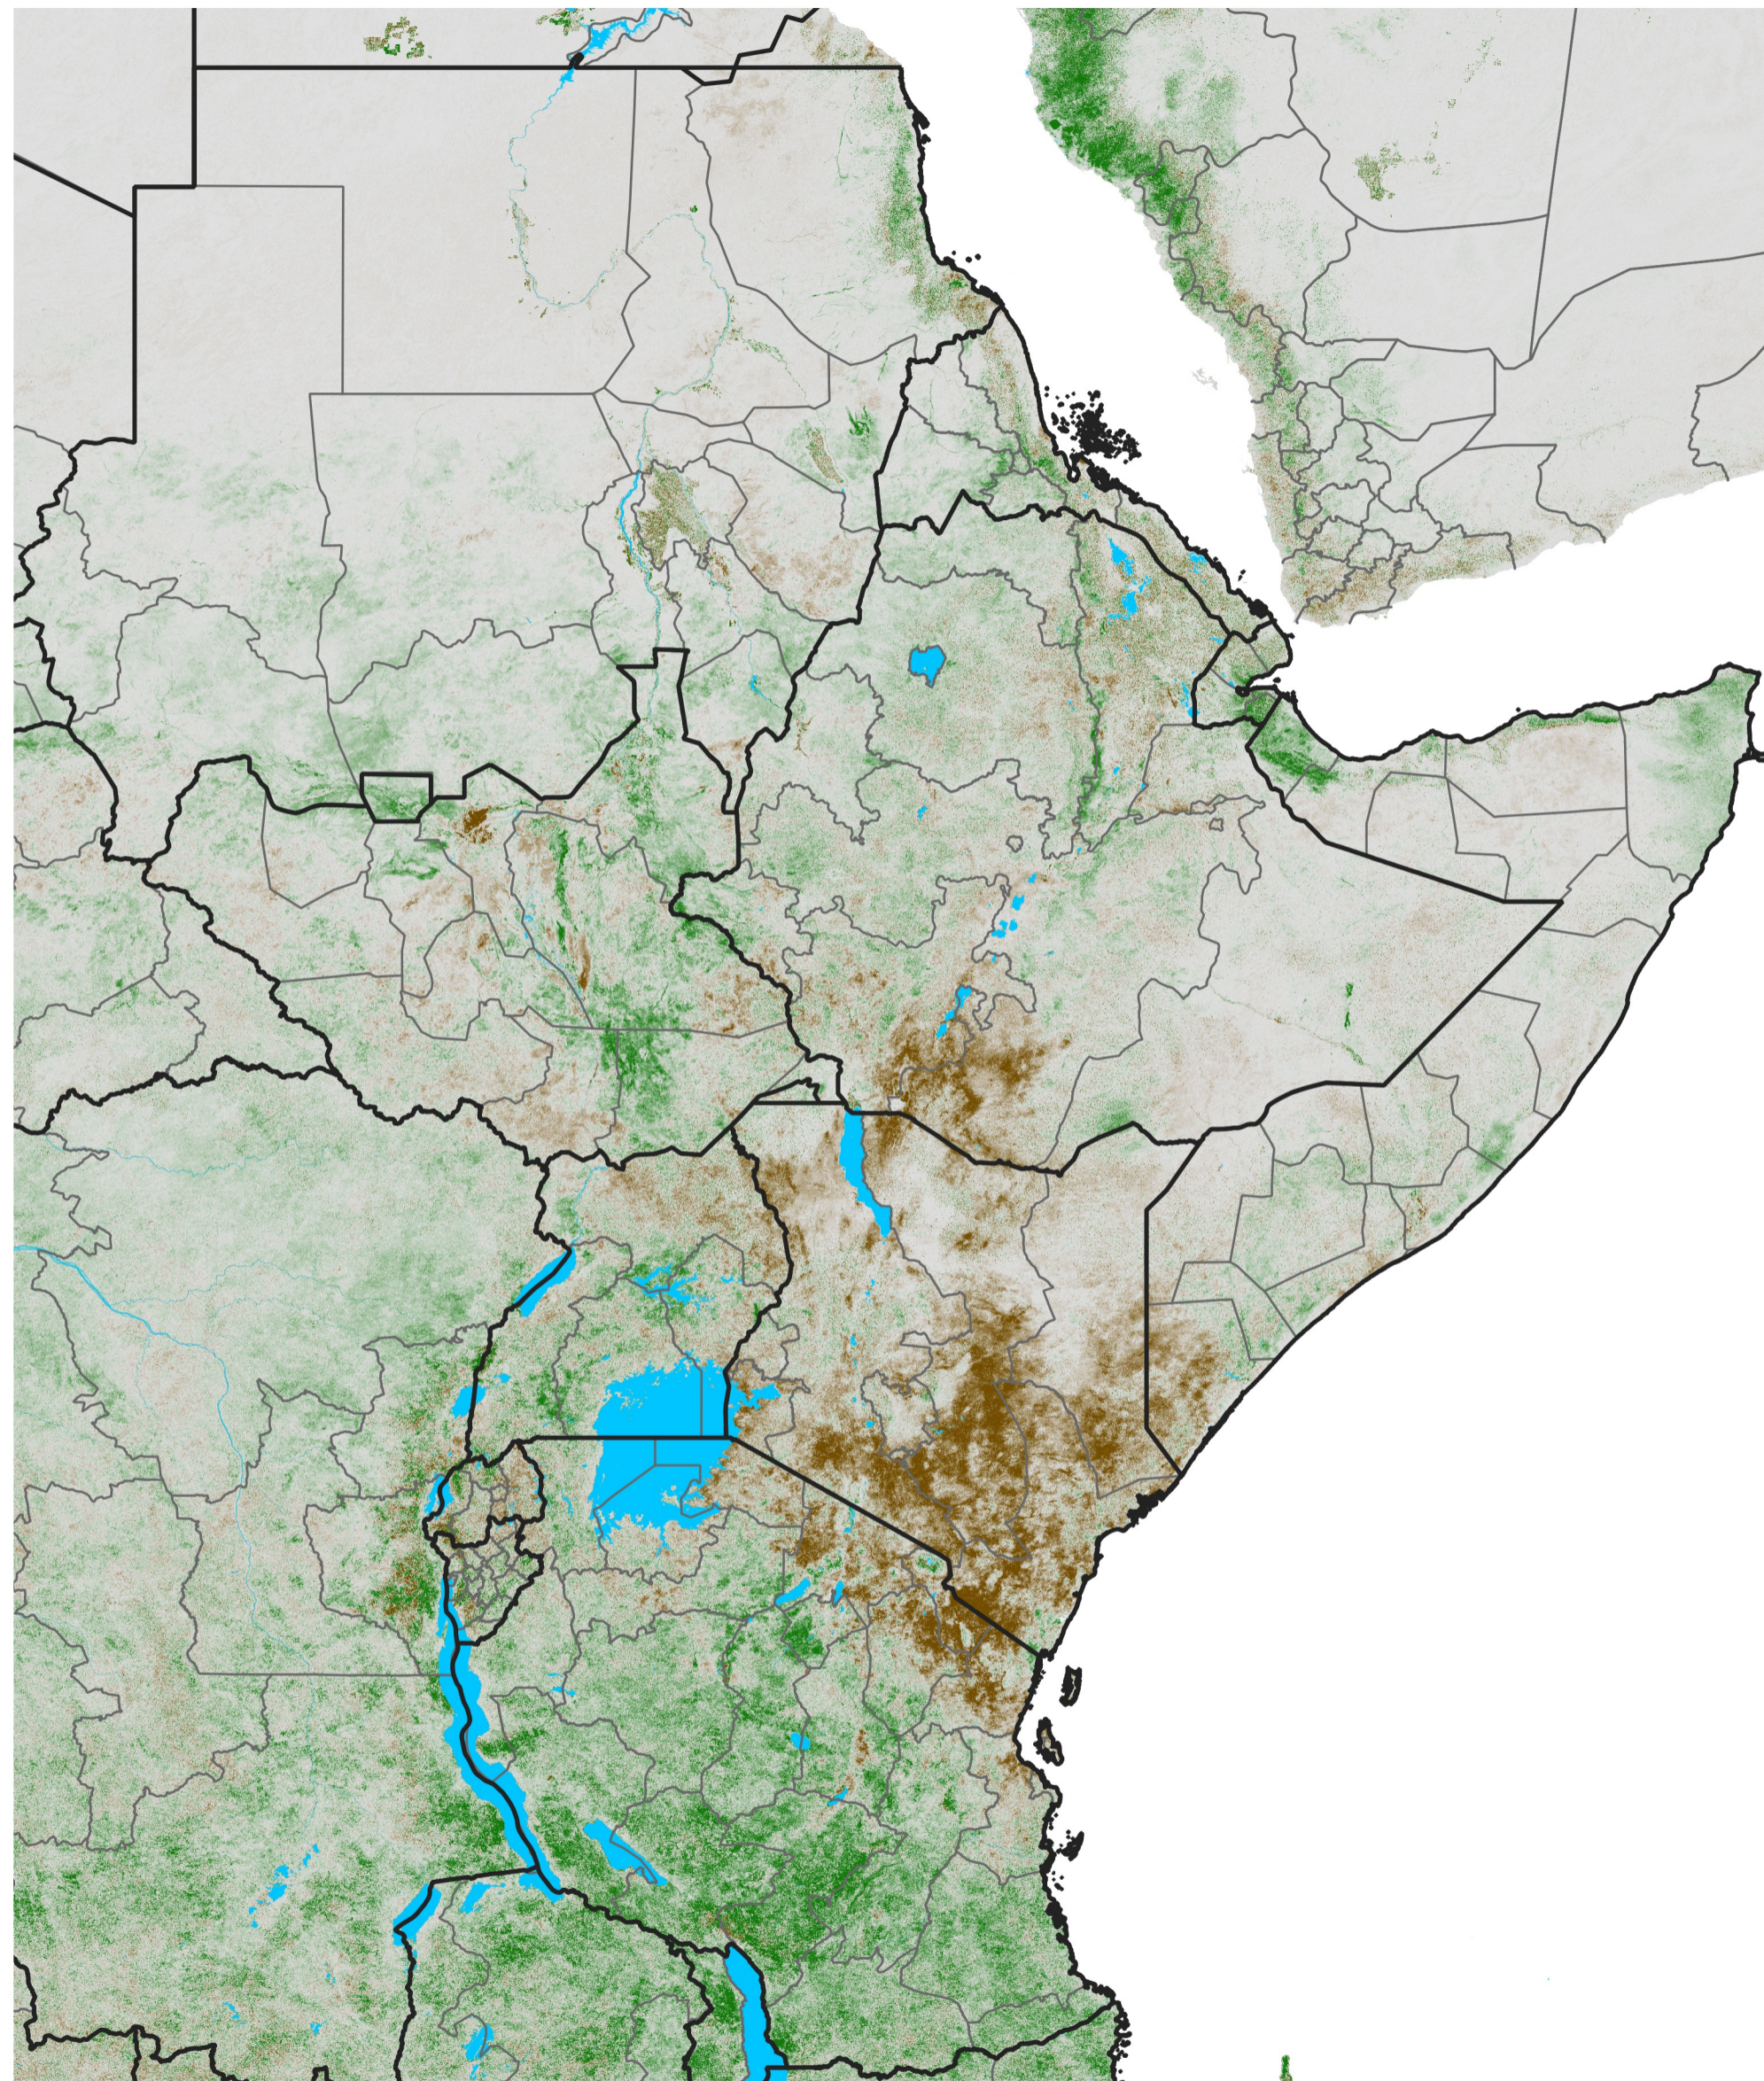

East Africa NDVI Difference

2023 minus 2022

Period 09 / Feb 06 - 15, 2023

NDVI Difference

< -0.3 -0.2 -0.1 -0.05 0.05 0.1 0.2 >0.3

Negative

No Difference

Positive