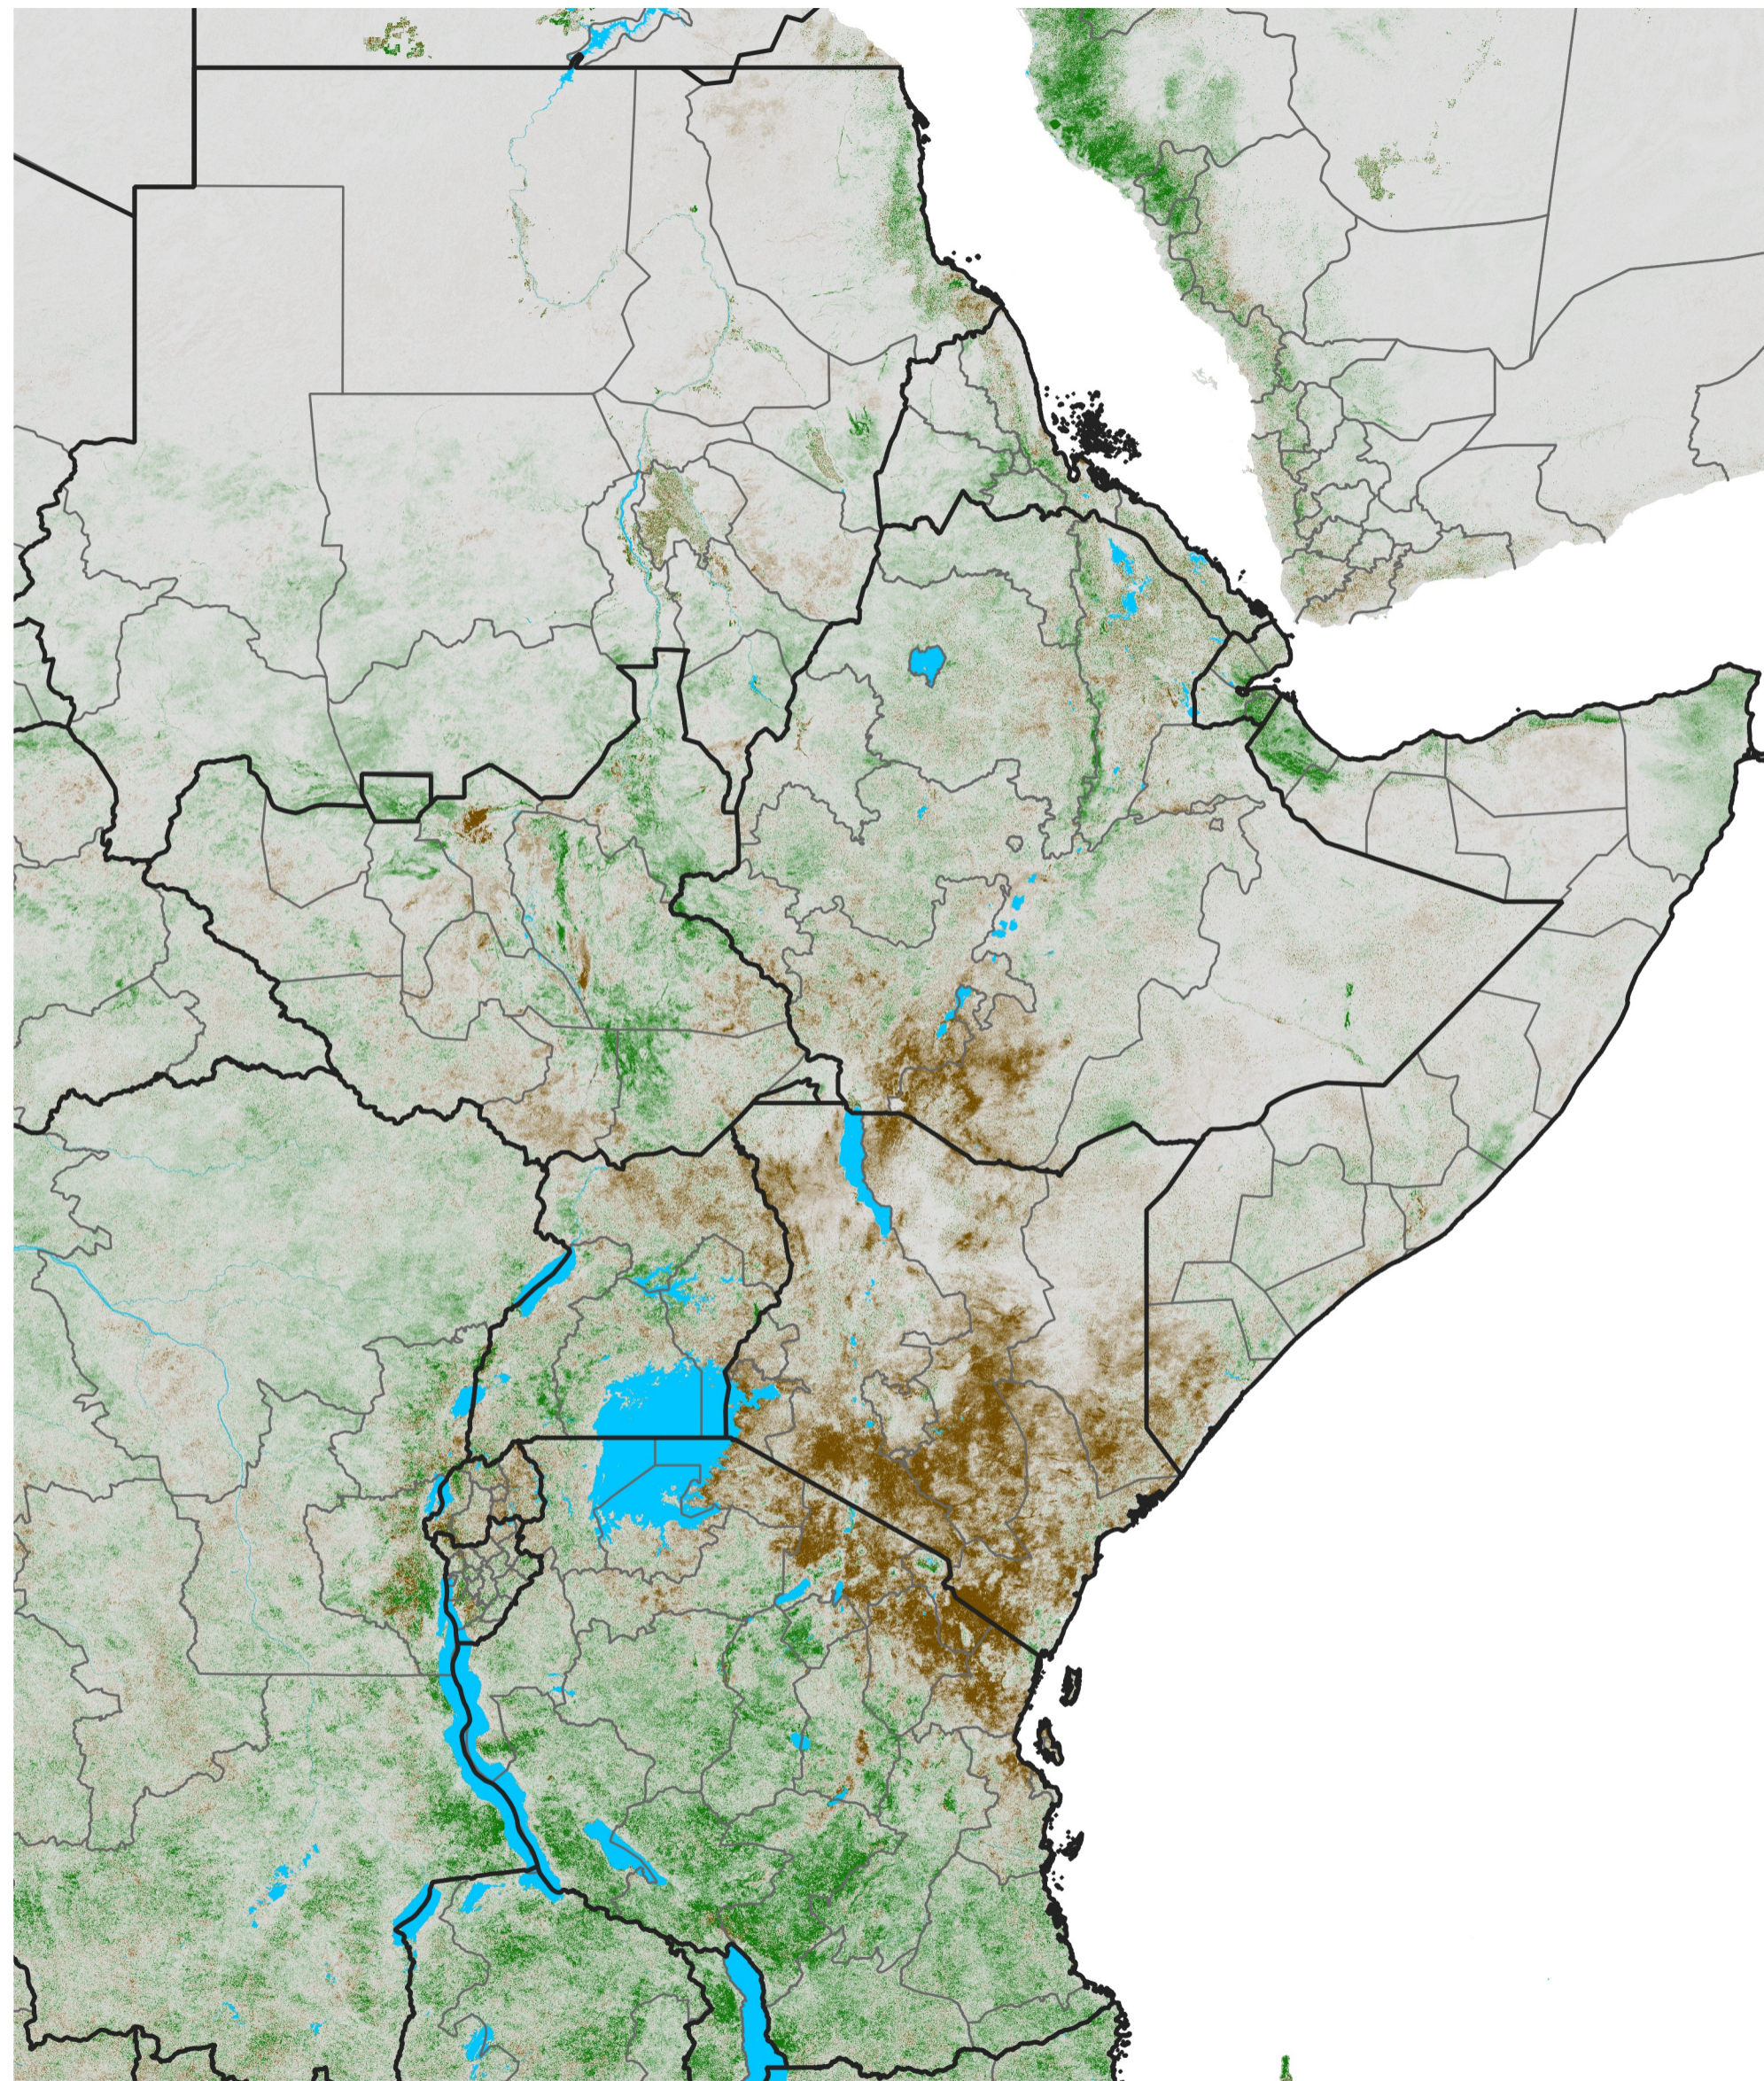

East Africa NDVI Difference

2023 minus 2022

Period 10 / Feb 11 - 20, 2023

NDVI Difference

< -0.3 -0.2 -0.1 -0.05 0.05 0.1 0.2 >0.3

Negative

No Difference

Positive