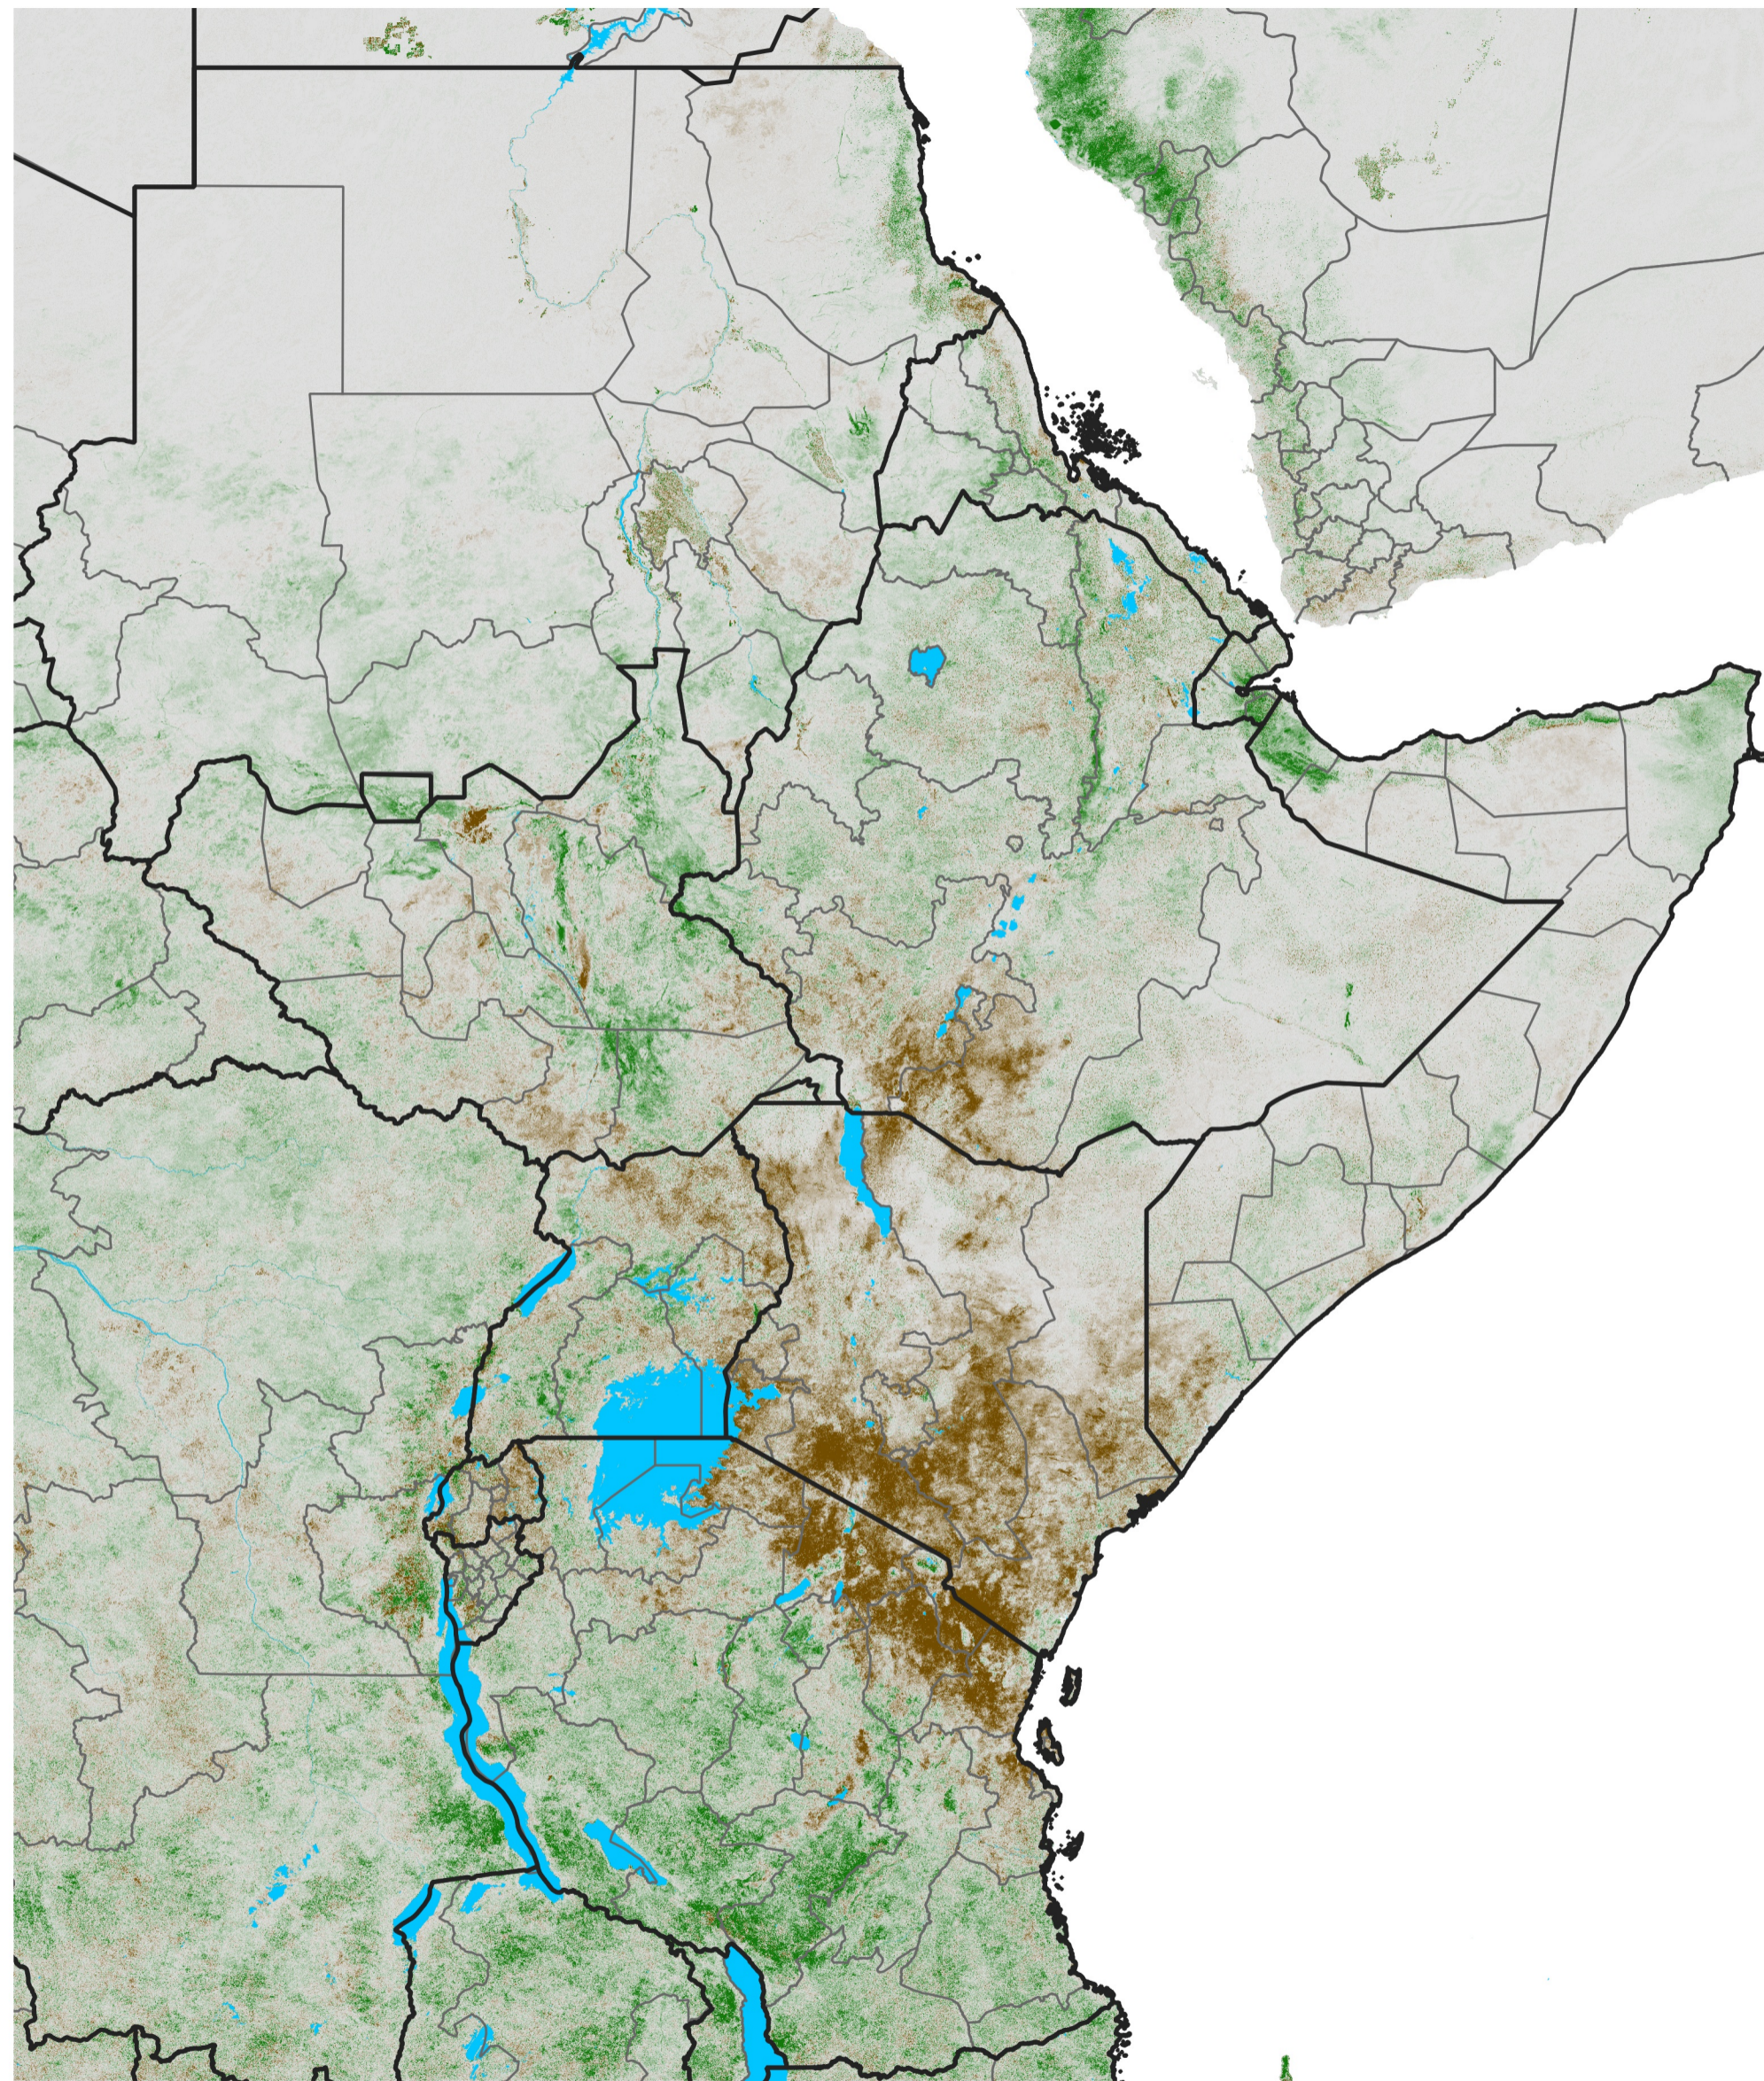

East Africa NDVI Difference

2023 minus 2022

Period 11 / Feb 16 - 25, 2023

NDVI Difference

< -0.3 -0.2 -0.1 -0.05 0.05 0.1 0.2 >0.3

Negative

No Difference

Positive