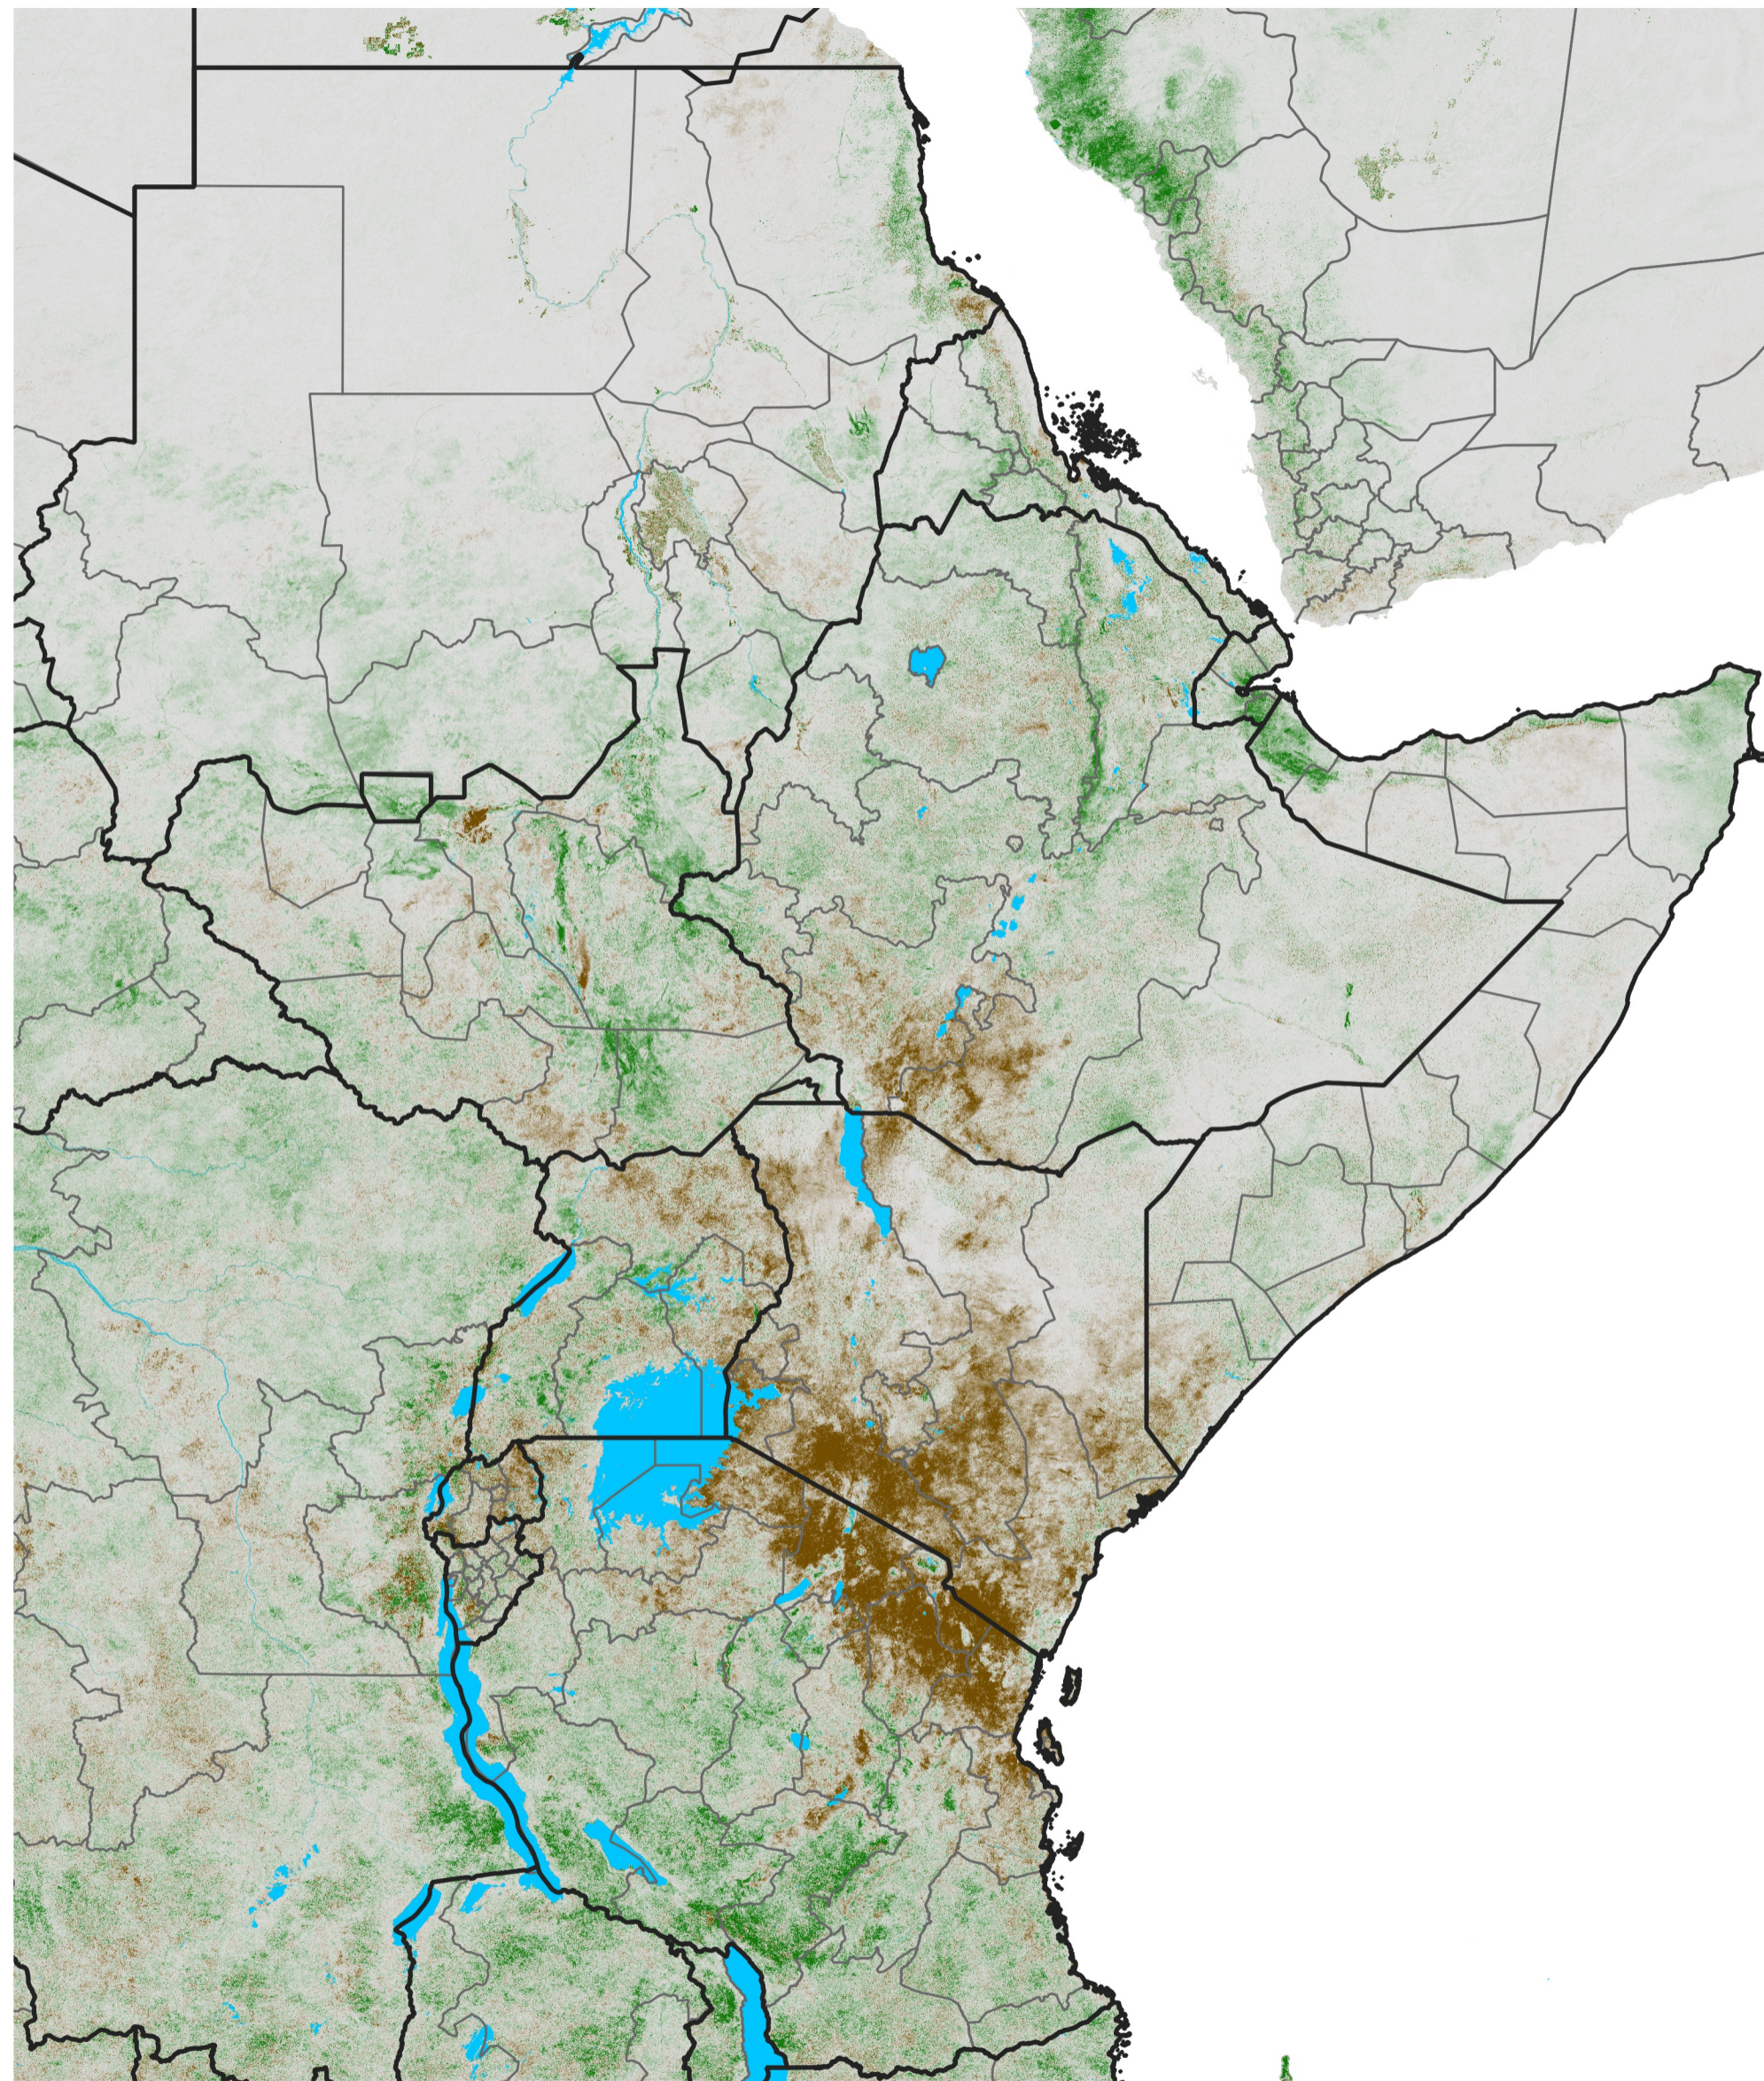

East Africa NDVI Difference

2023 minus 2022

Period 12 / Feb 21 - 28, 2023

NDVI Difference

< -0.3 -0.2 -0.1 -0.05 0.05 0.1 0.2 >0.3

Negative

No Difference

Positive