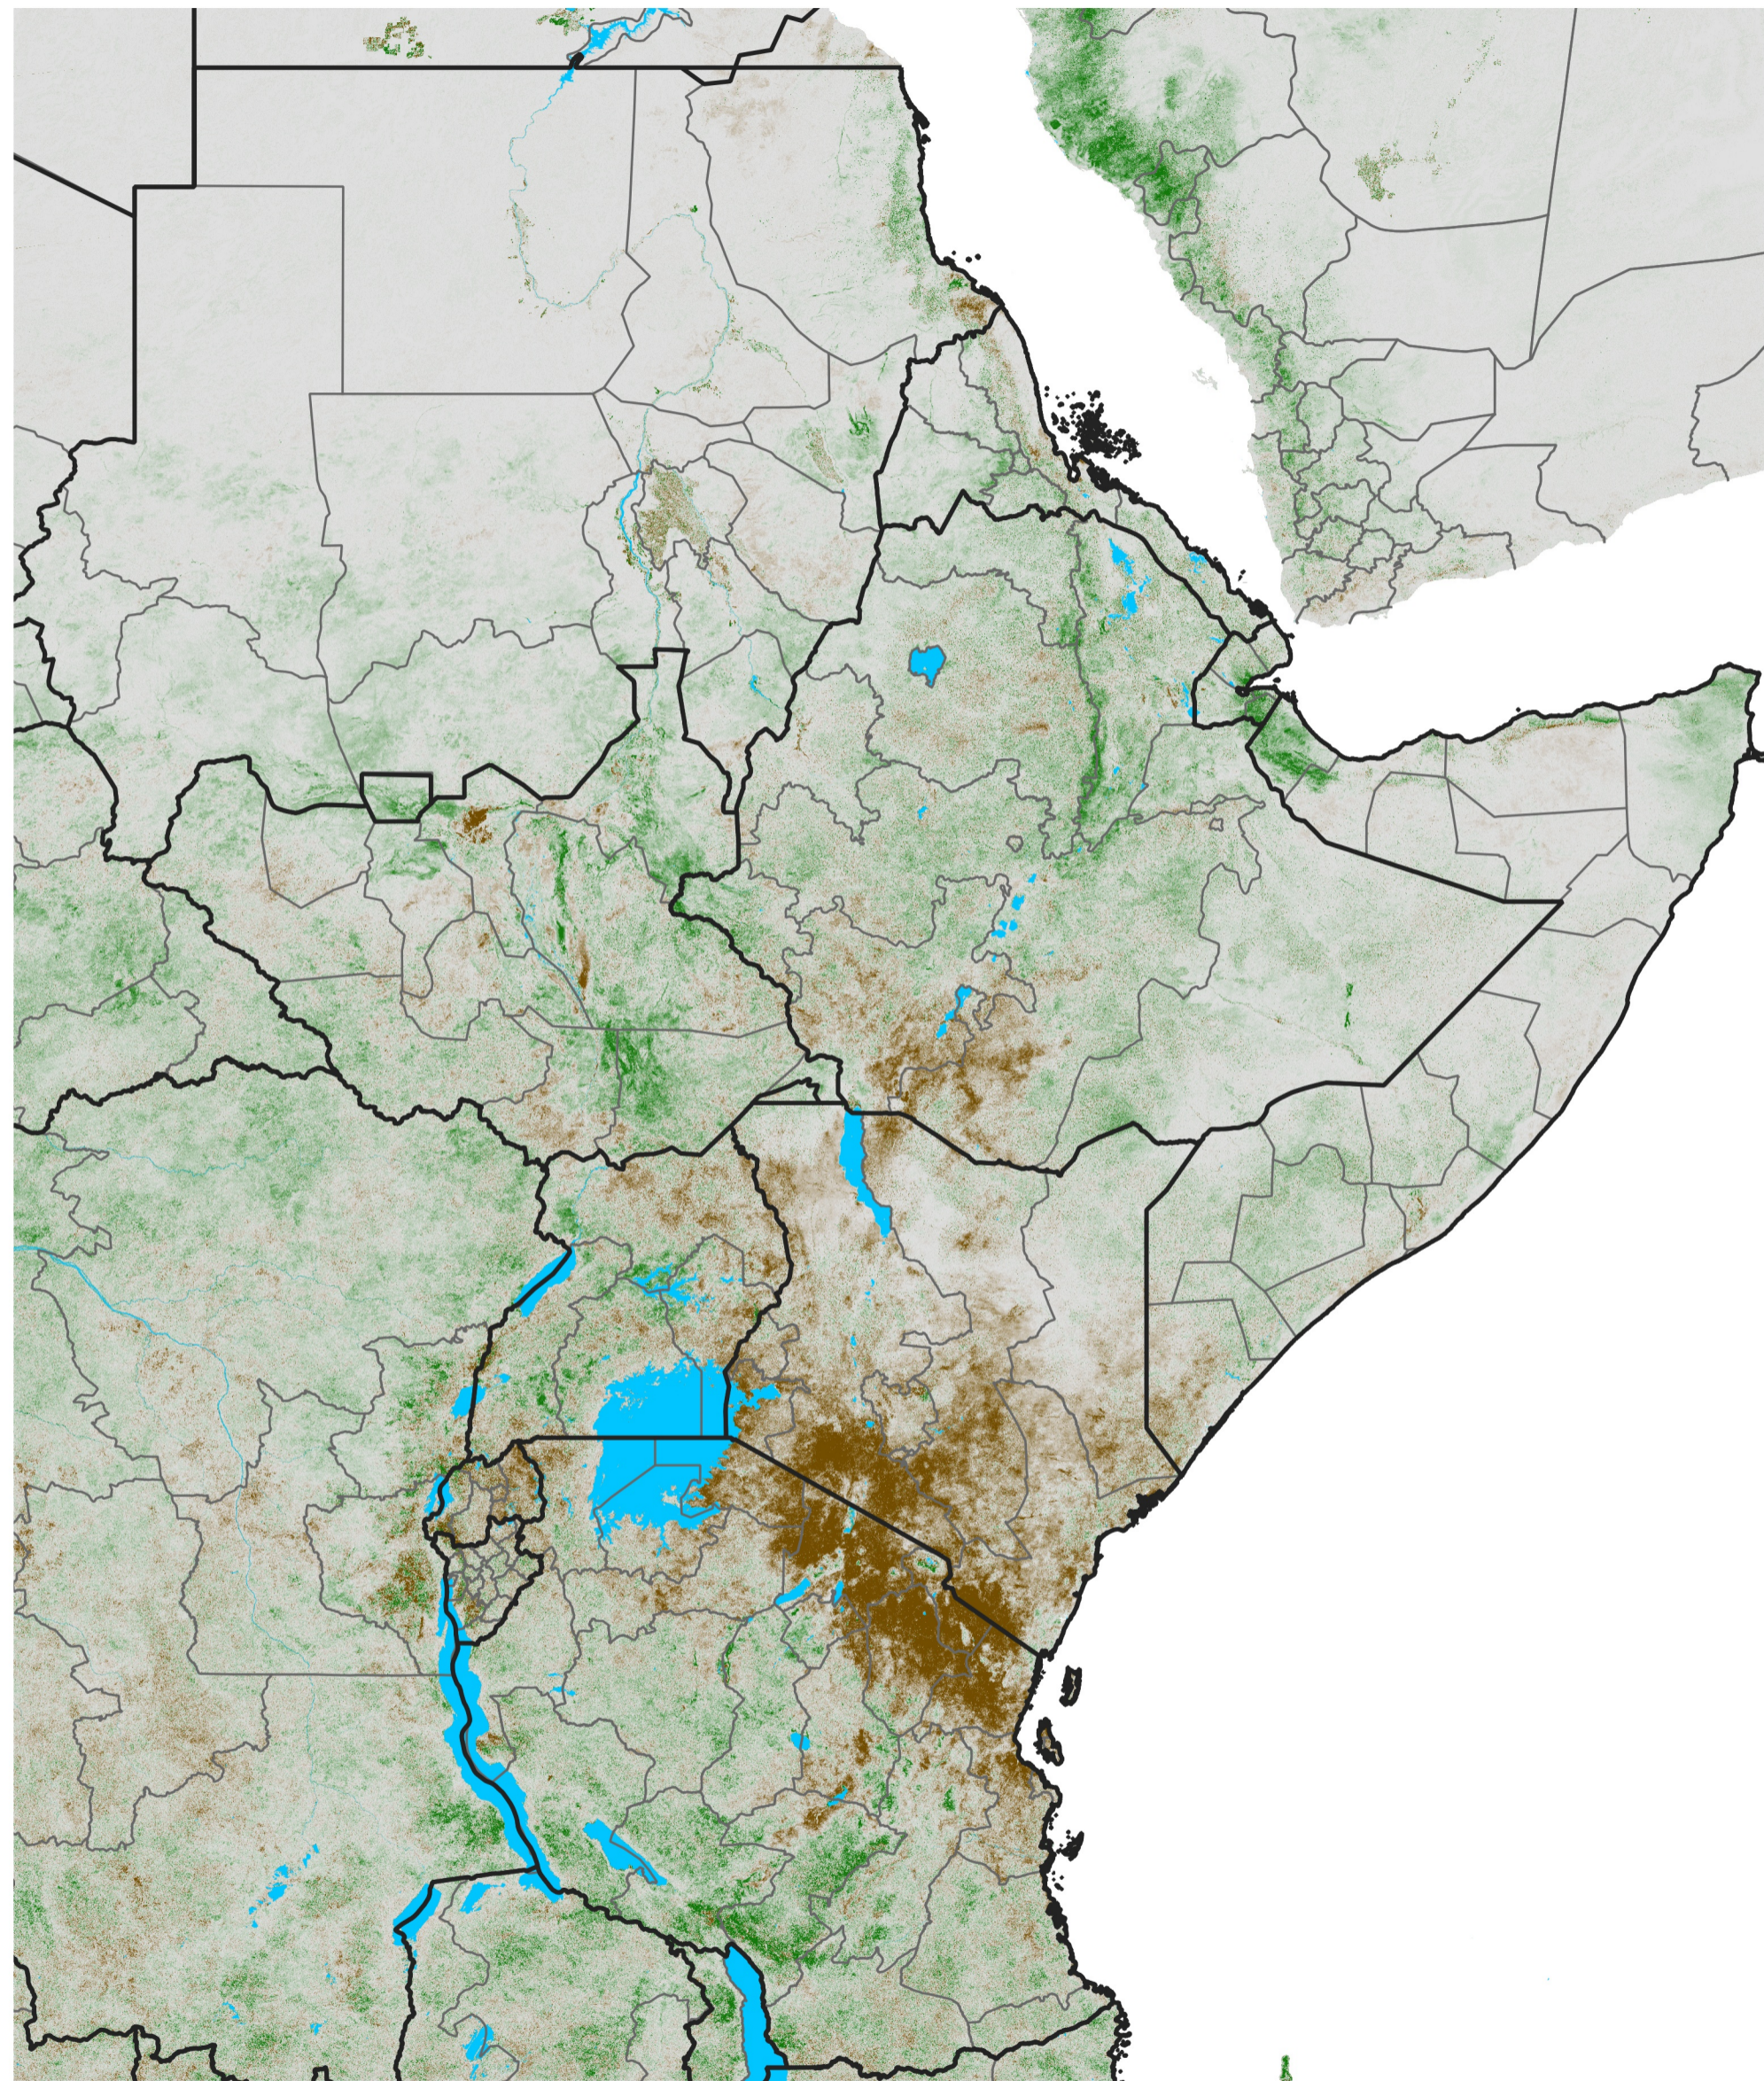

East Africa NDVI Difference

2023 minus 2022

Period 13 / Feb 26 - Mar 05, 2023

NDVI Difference

< -0.3 -0.2 -0.1 -0.05 0.05 0.1 0.2 >0.3

Negative

No Difference

Positive