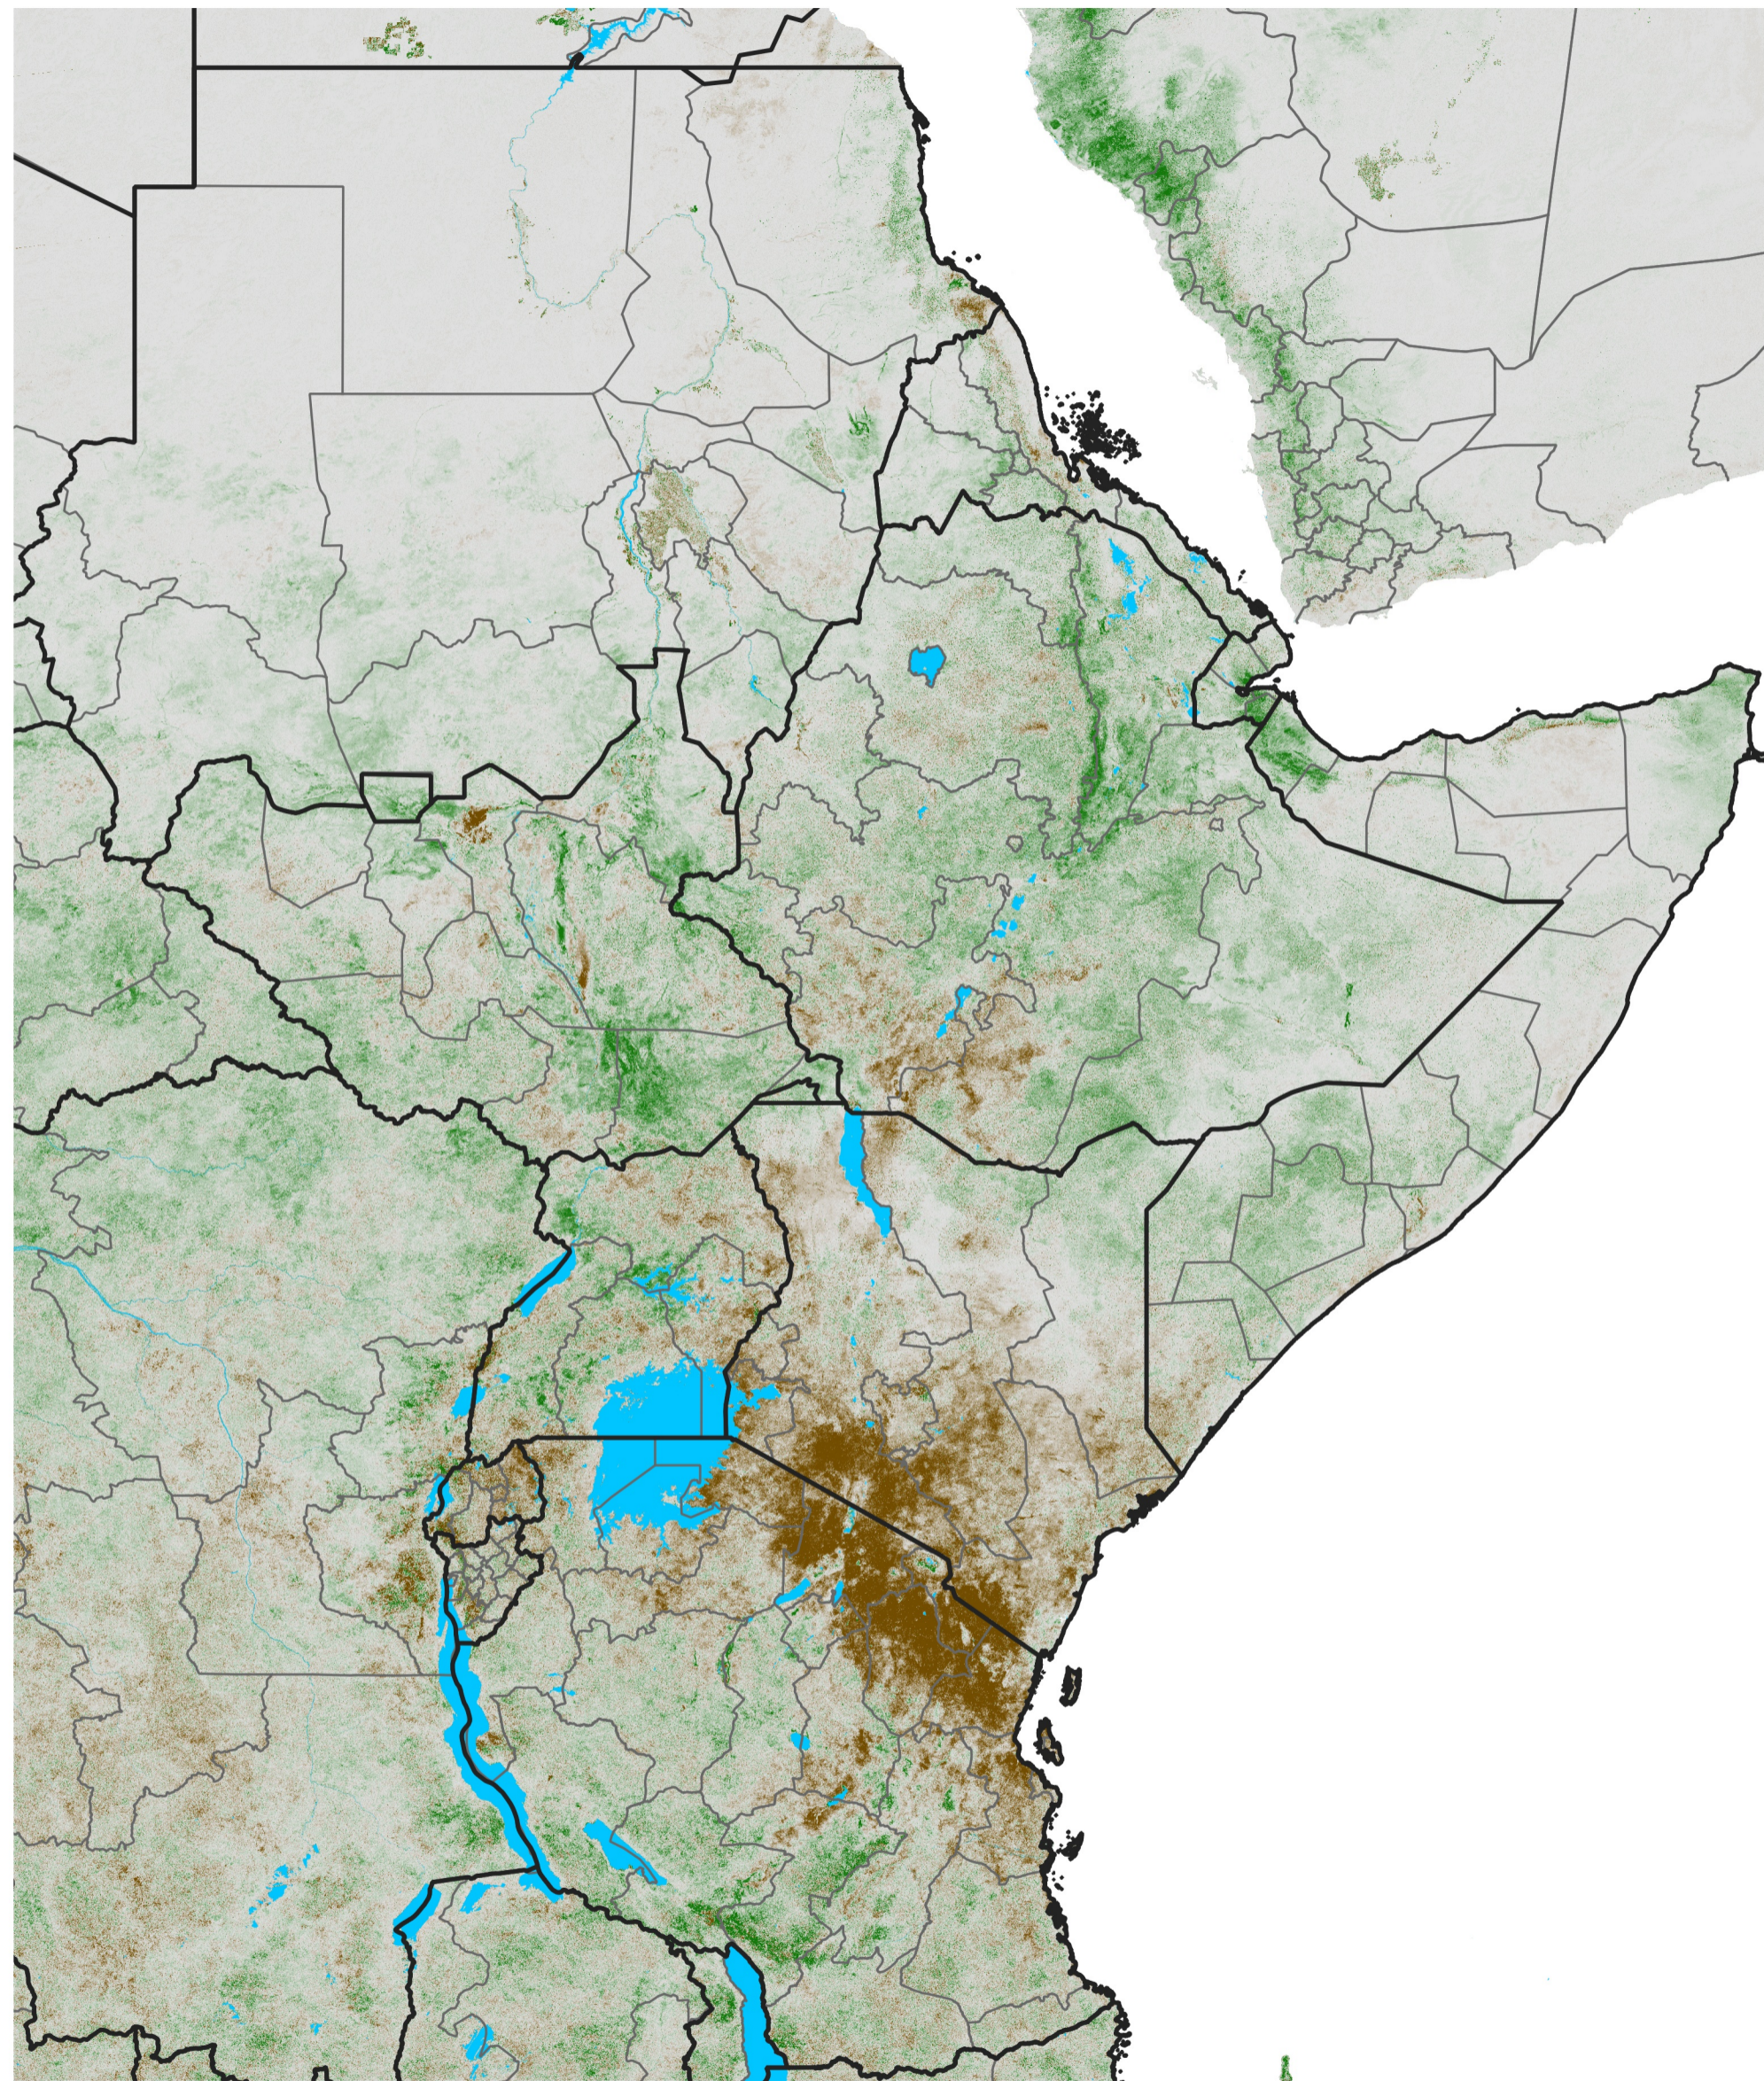

East Africa NDVI Difference

2023 minus 2022

Period 14 / Mar 01 - 10, 2023

NDVI Difference

< -0.3 -0.2 -0.1 -0.05 0.05 0.1 0.2 >0.3

Negative

No Difference

Positive